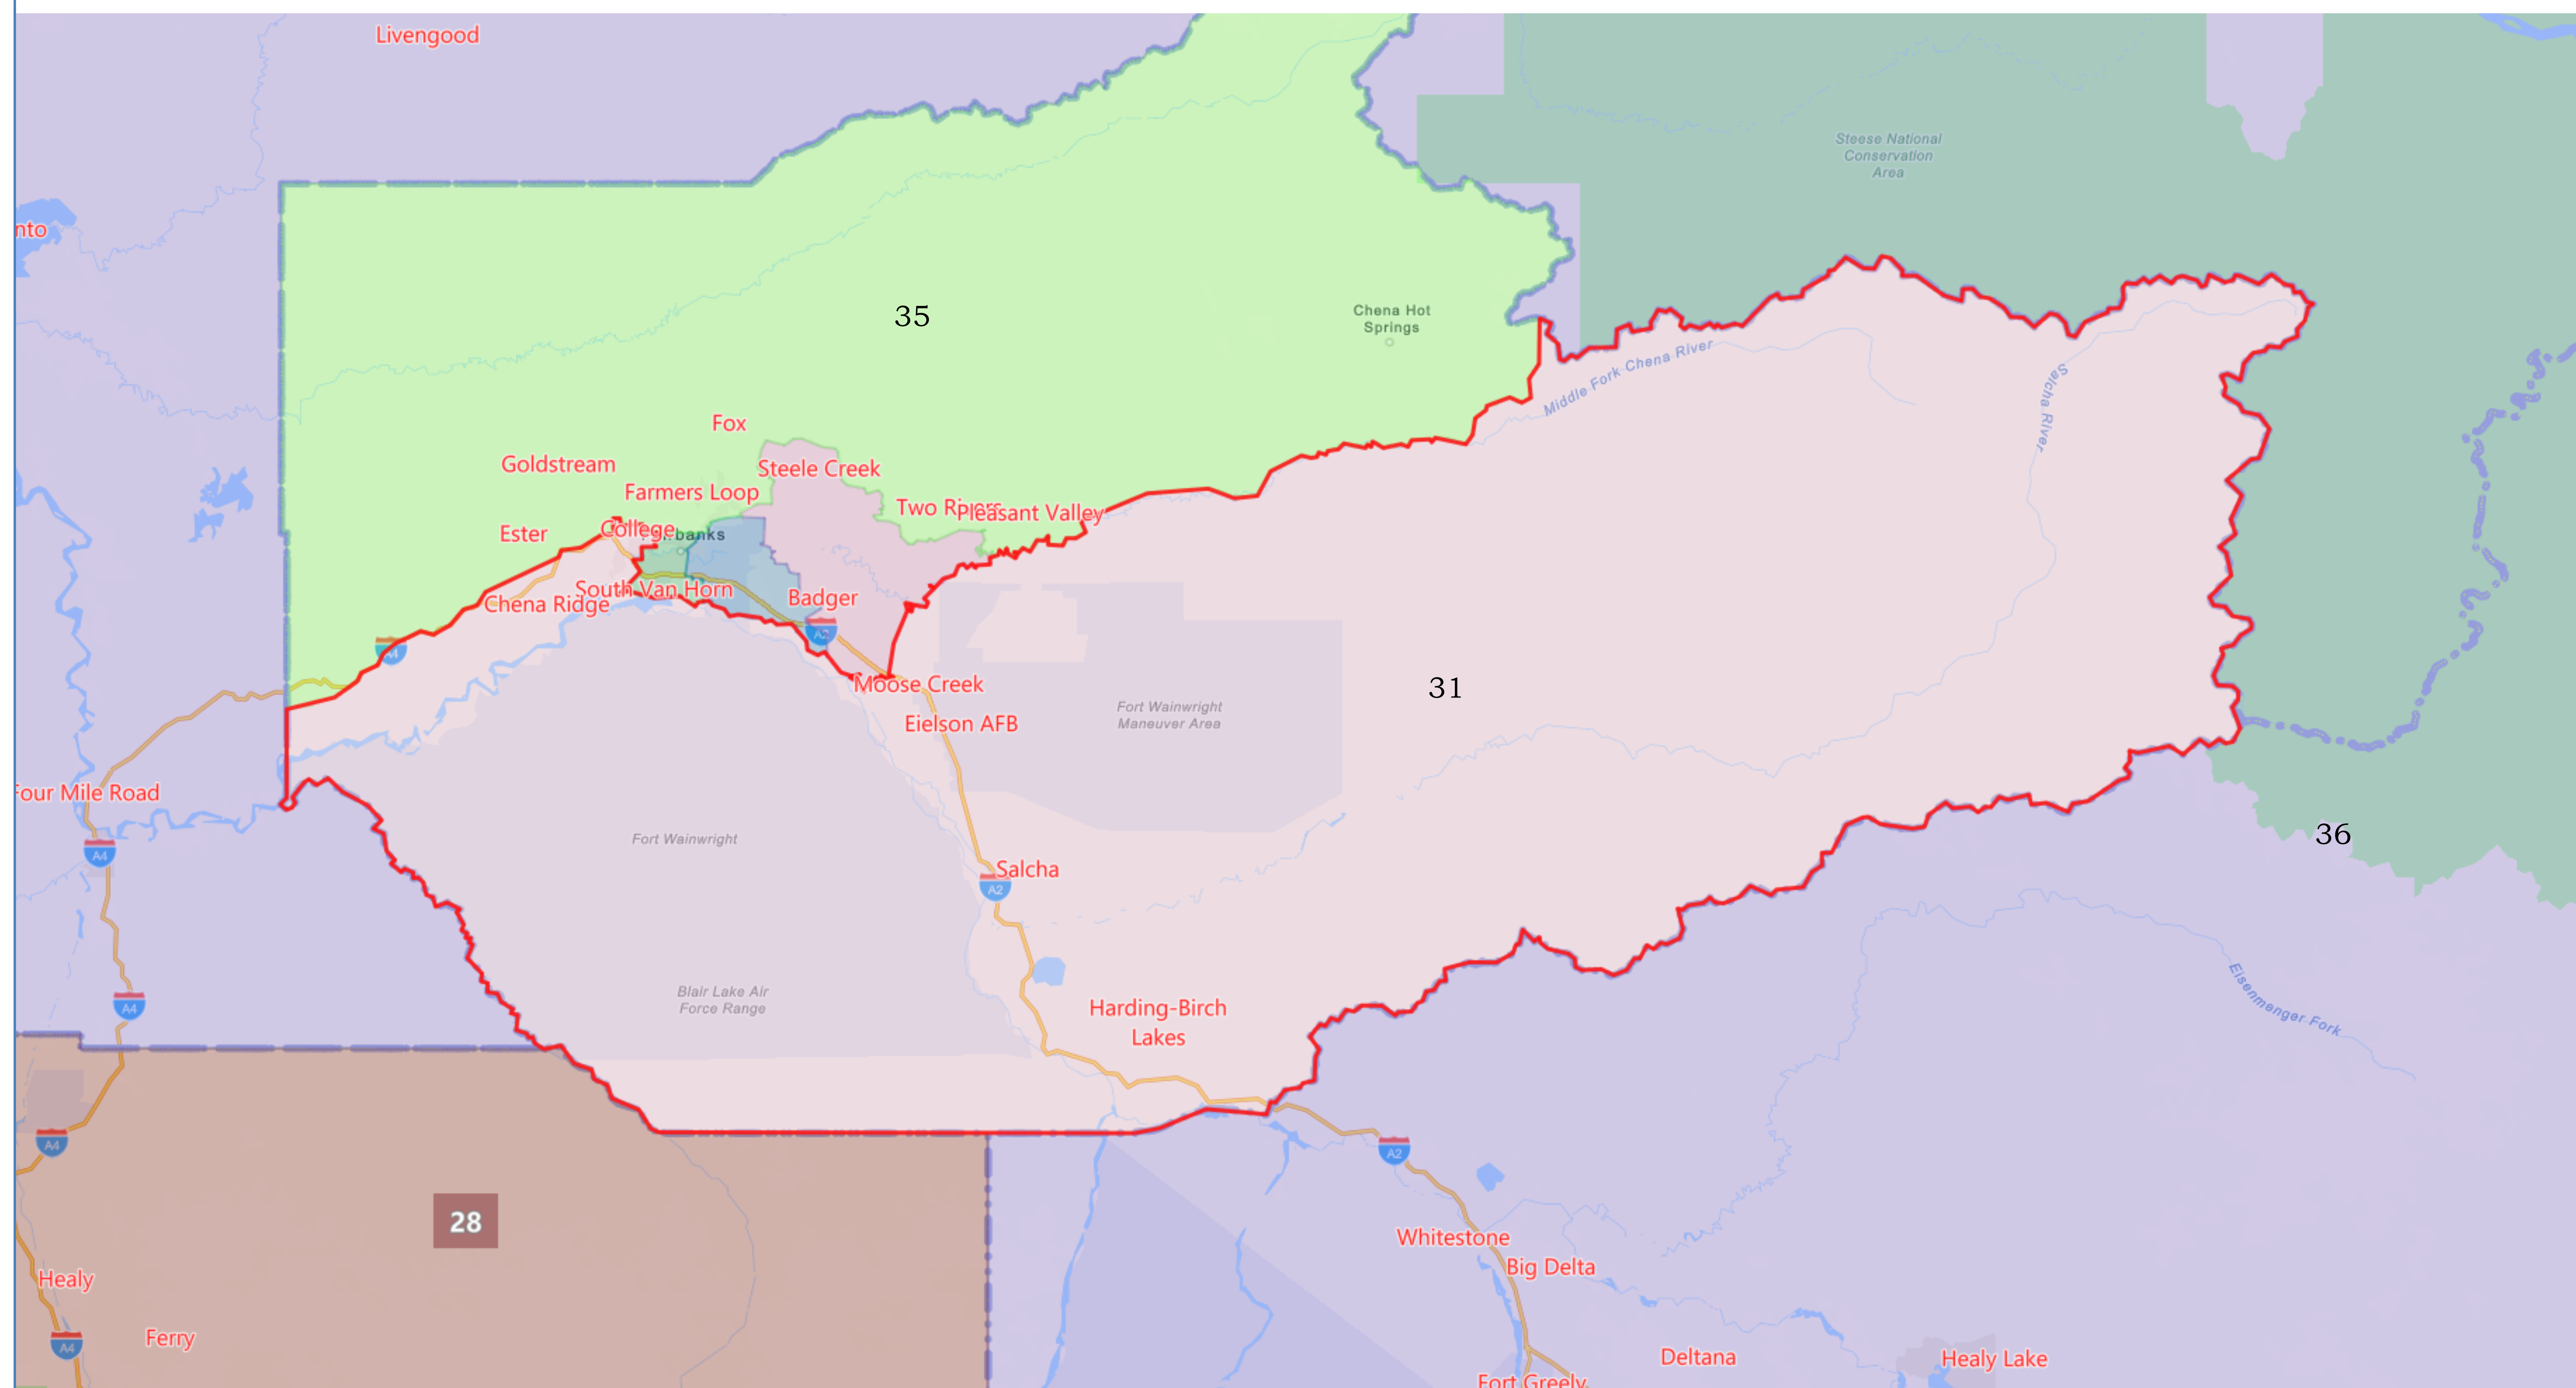

Board Composite v. 2

Proposed Redistricting Plan Adopted by the Alaska Redistricting Board 9/9/2021

District 31

Population: 19,145

Based on 2020 Census Geography and 2020 PL94-171 Data
Map Gallery link: www.akredistrict.org/maps