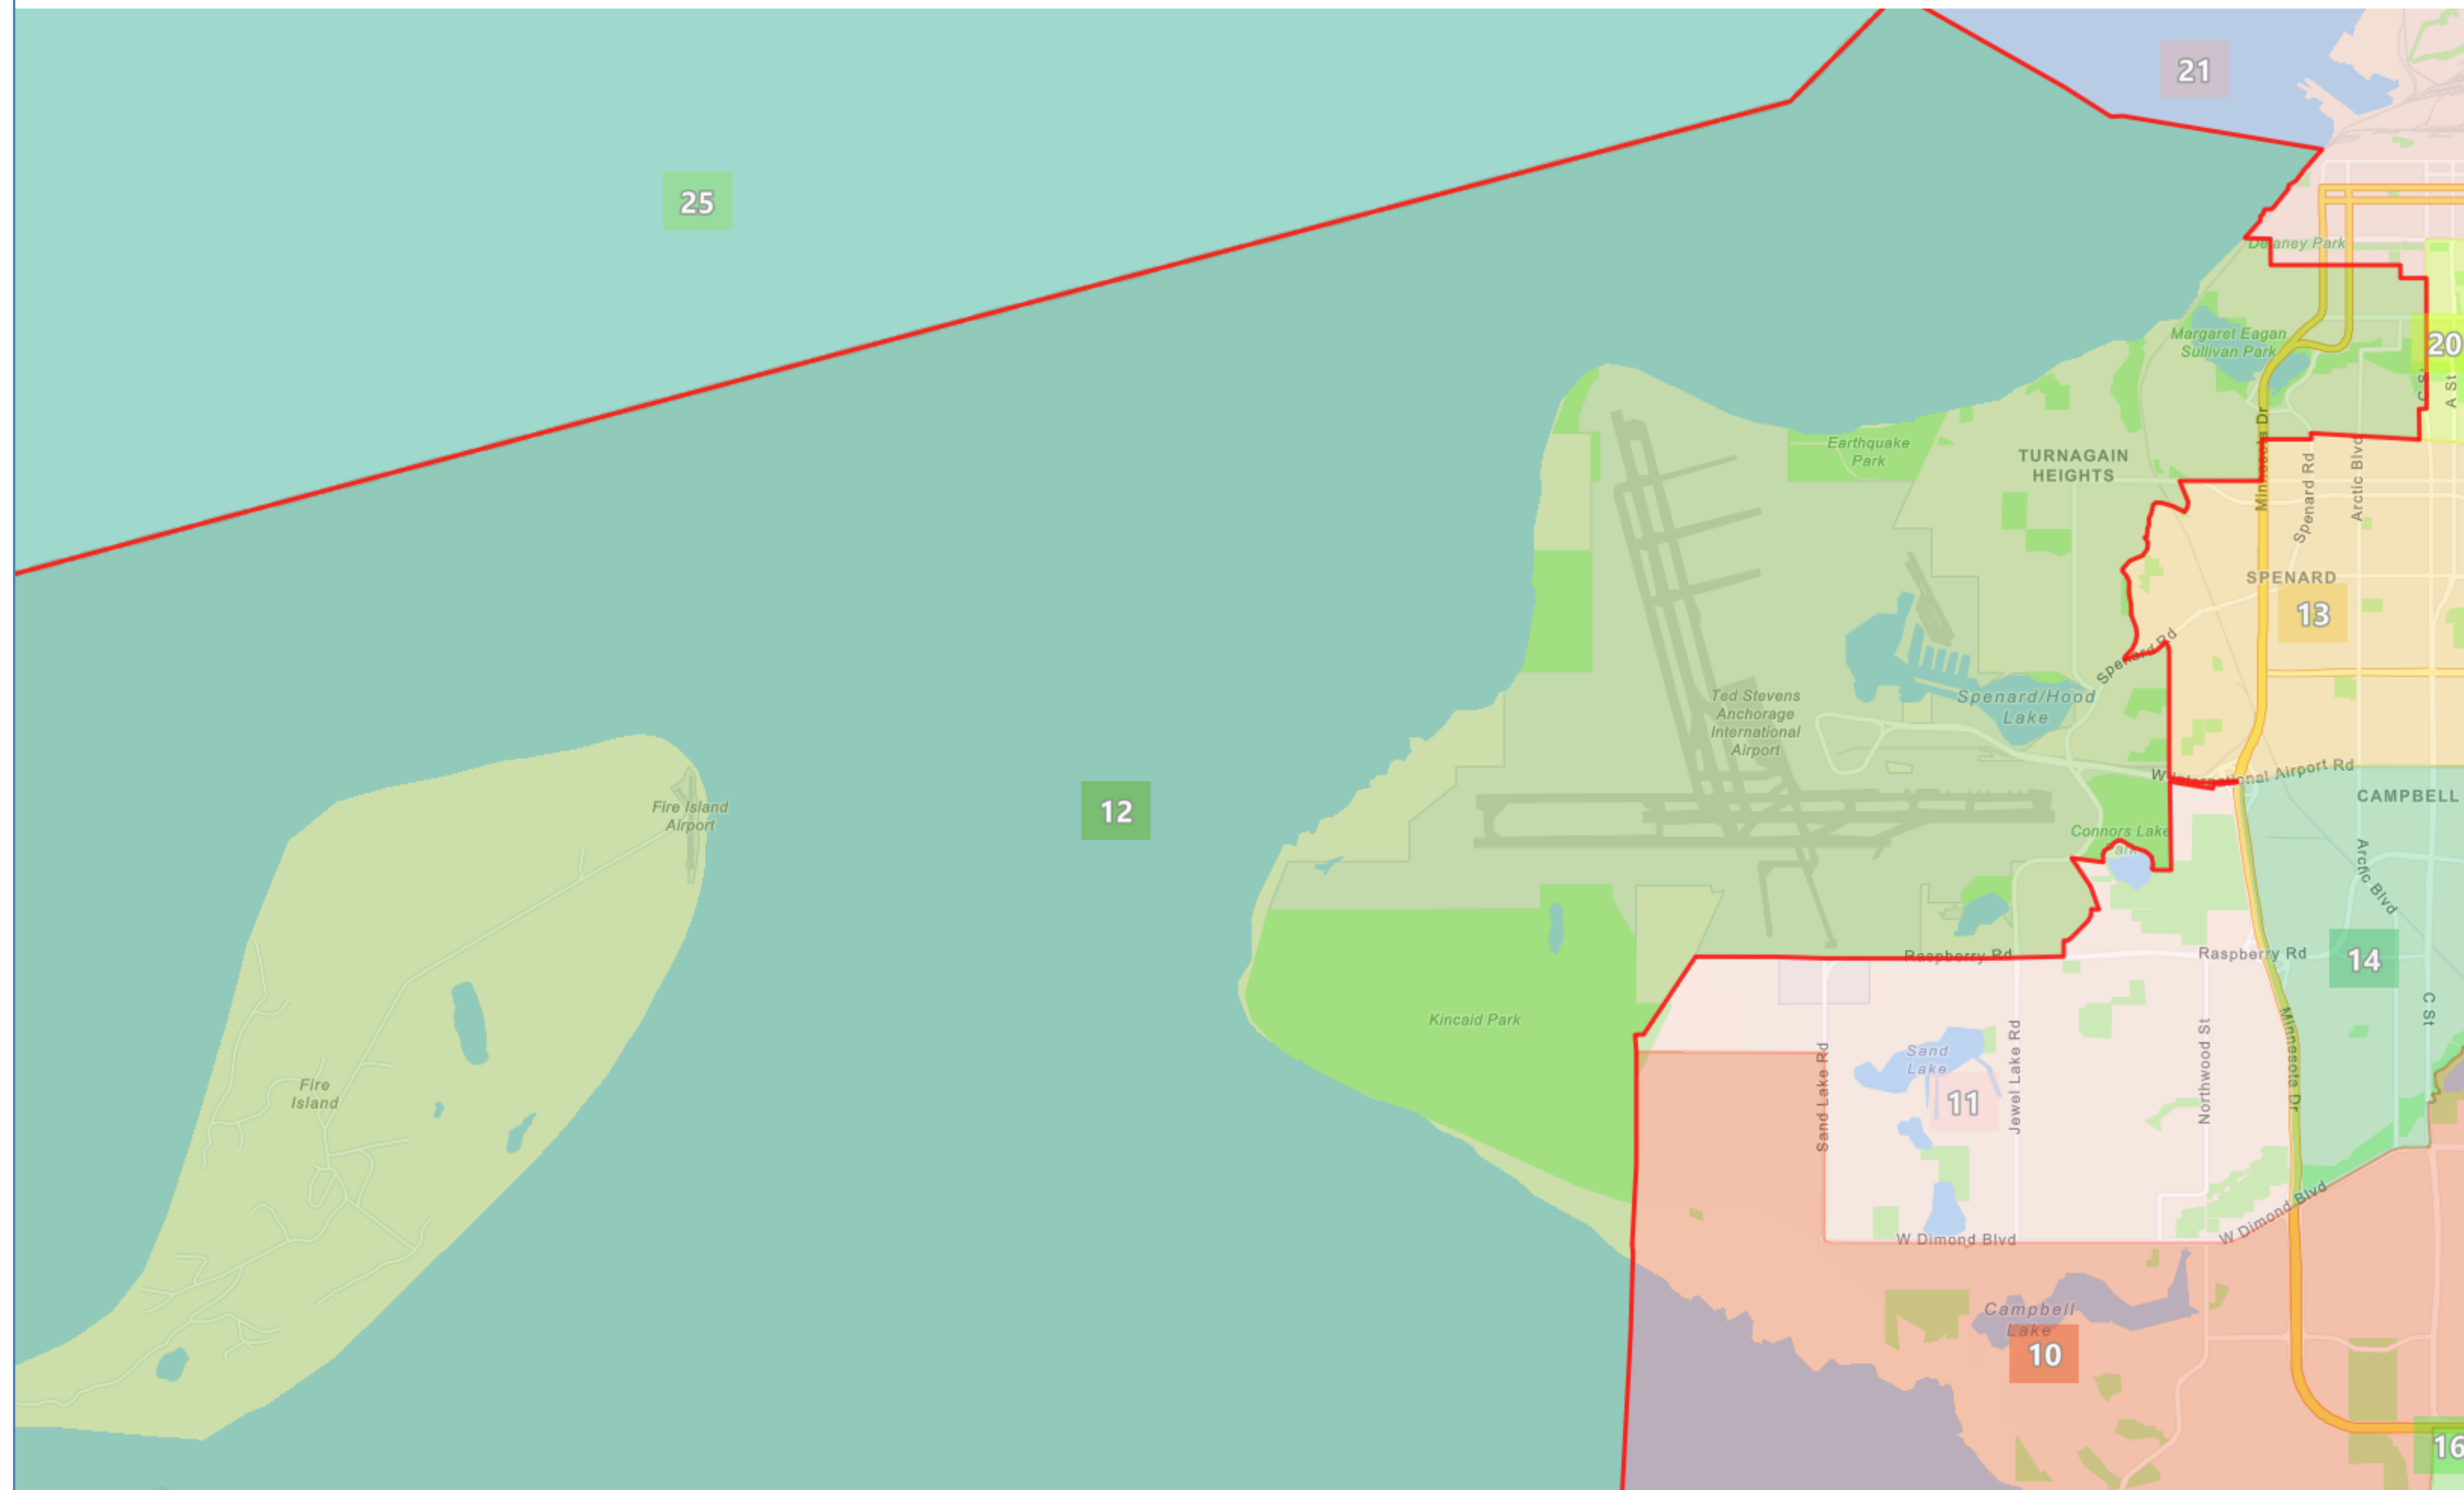

Board Composite v. 2

Proposed Redistricting Plan Adopted by the Alaska Redistricting Board 9/9/2021

District 12

Population: 18,209

Based on 2020 Census Geography and 2020 PL94-171 Data
Map Gallery link: www.akredistrict.org/maps