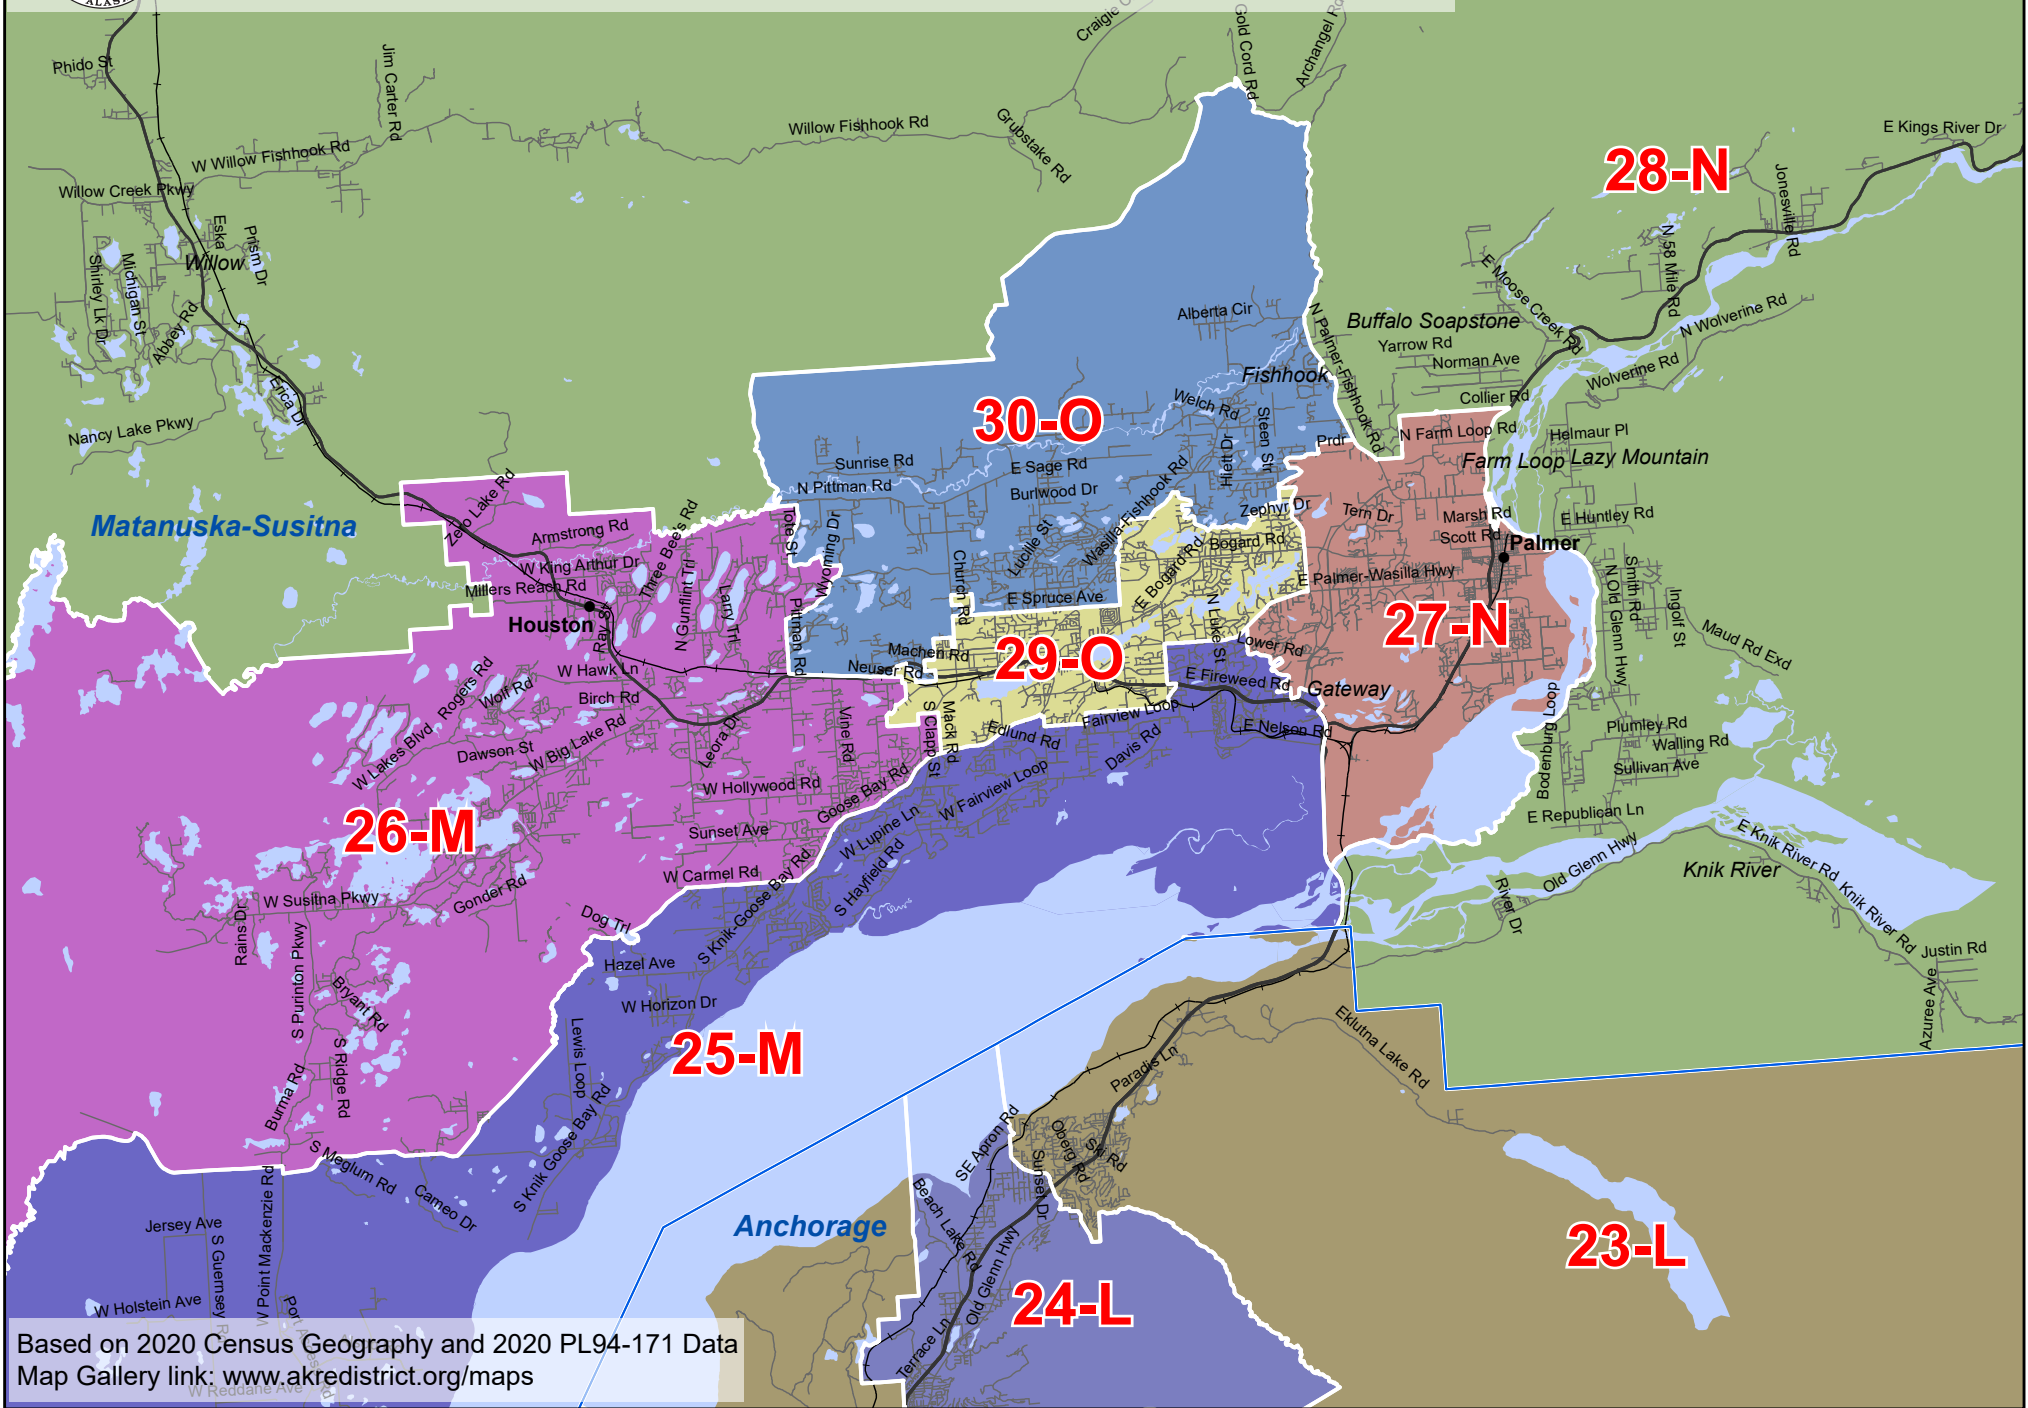

# AFFR Proposed Mat-Su

Proposed Redistricting Plan Adopted by the Alaska Redistricting Board 9/20/2021

Based on 2020 Census Geography and 2020 PL94-171 Data  
Map Gallery link: [www.akredistrict.org/maps](http://www.akredistrict.org/maps)