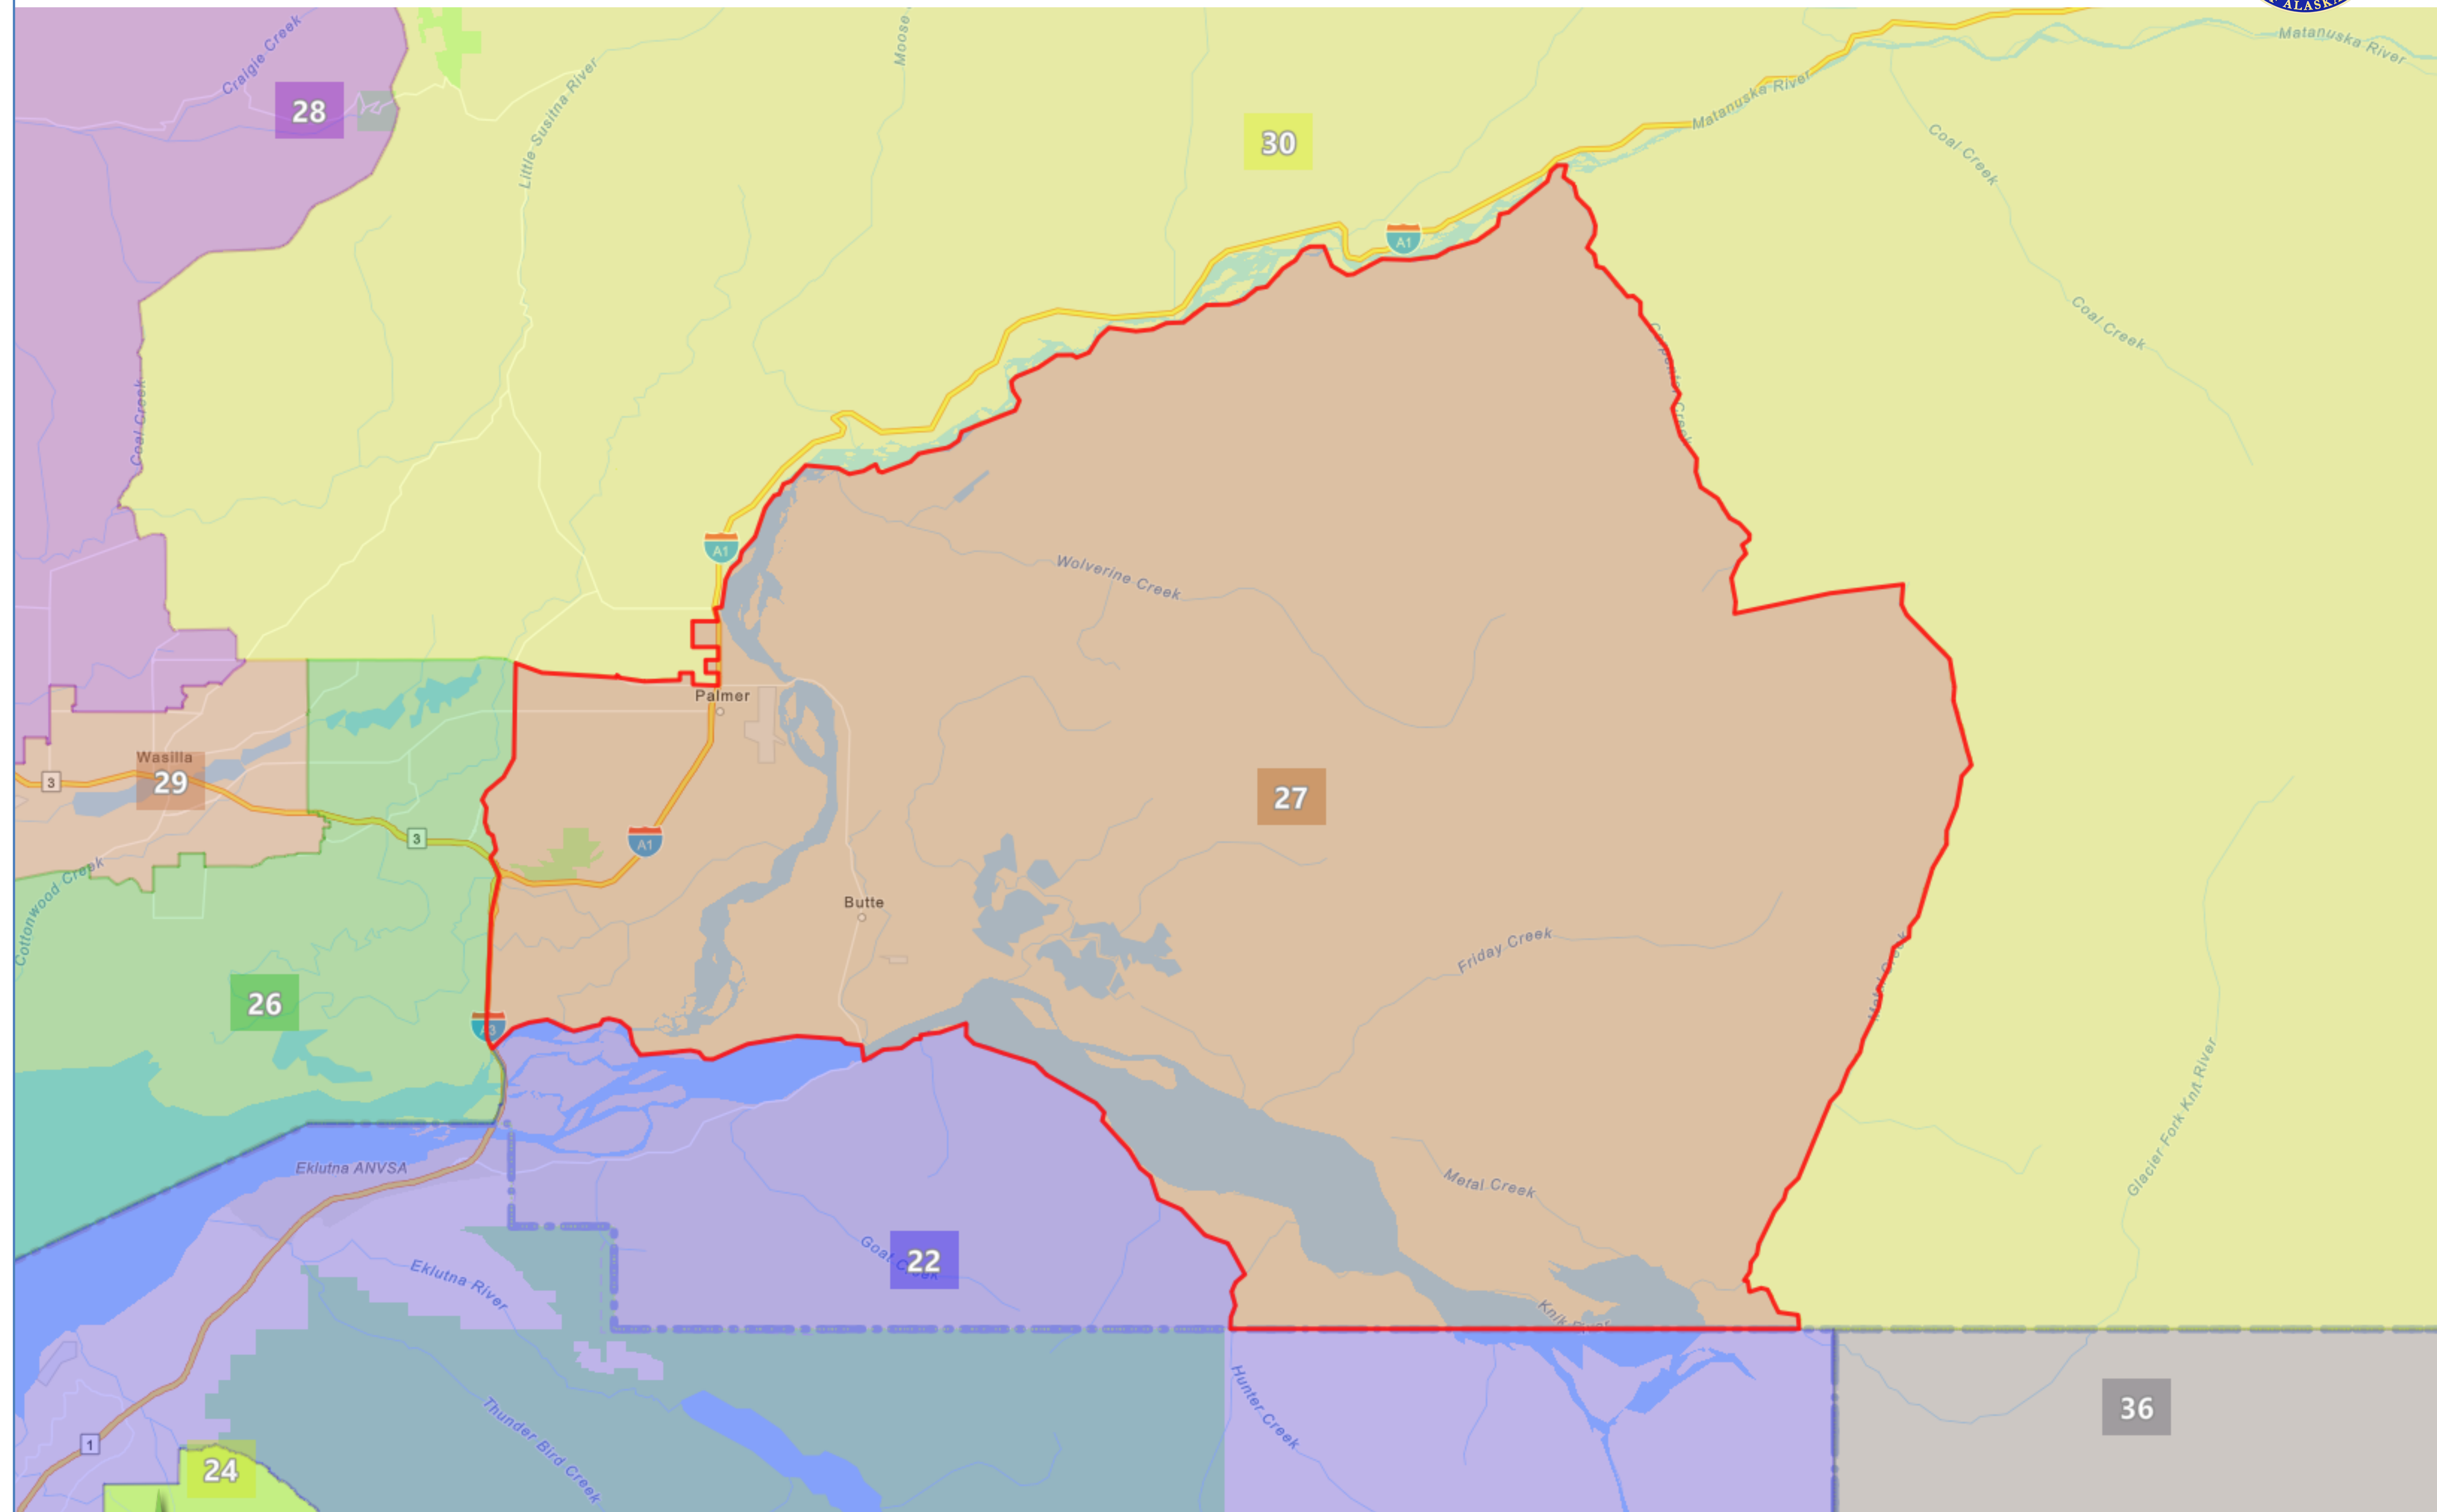

# Board Composite v.1

Proposed Redistricting Plan Adopted by the Alaska Redistricting Board 9/9/2021

## District 27

Population: 18,081

Based on 2020 Census Geography and 2020 PL94-171 Data  
Map Gallery link: [www.akredistrict.org/maps](http://www.akredistrict.org/maps)