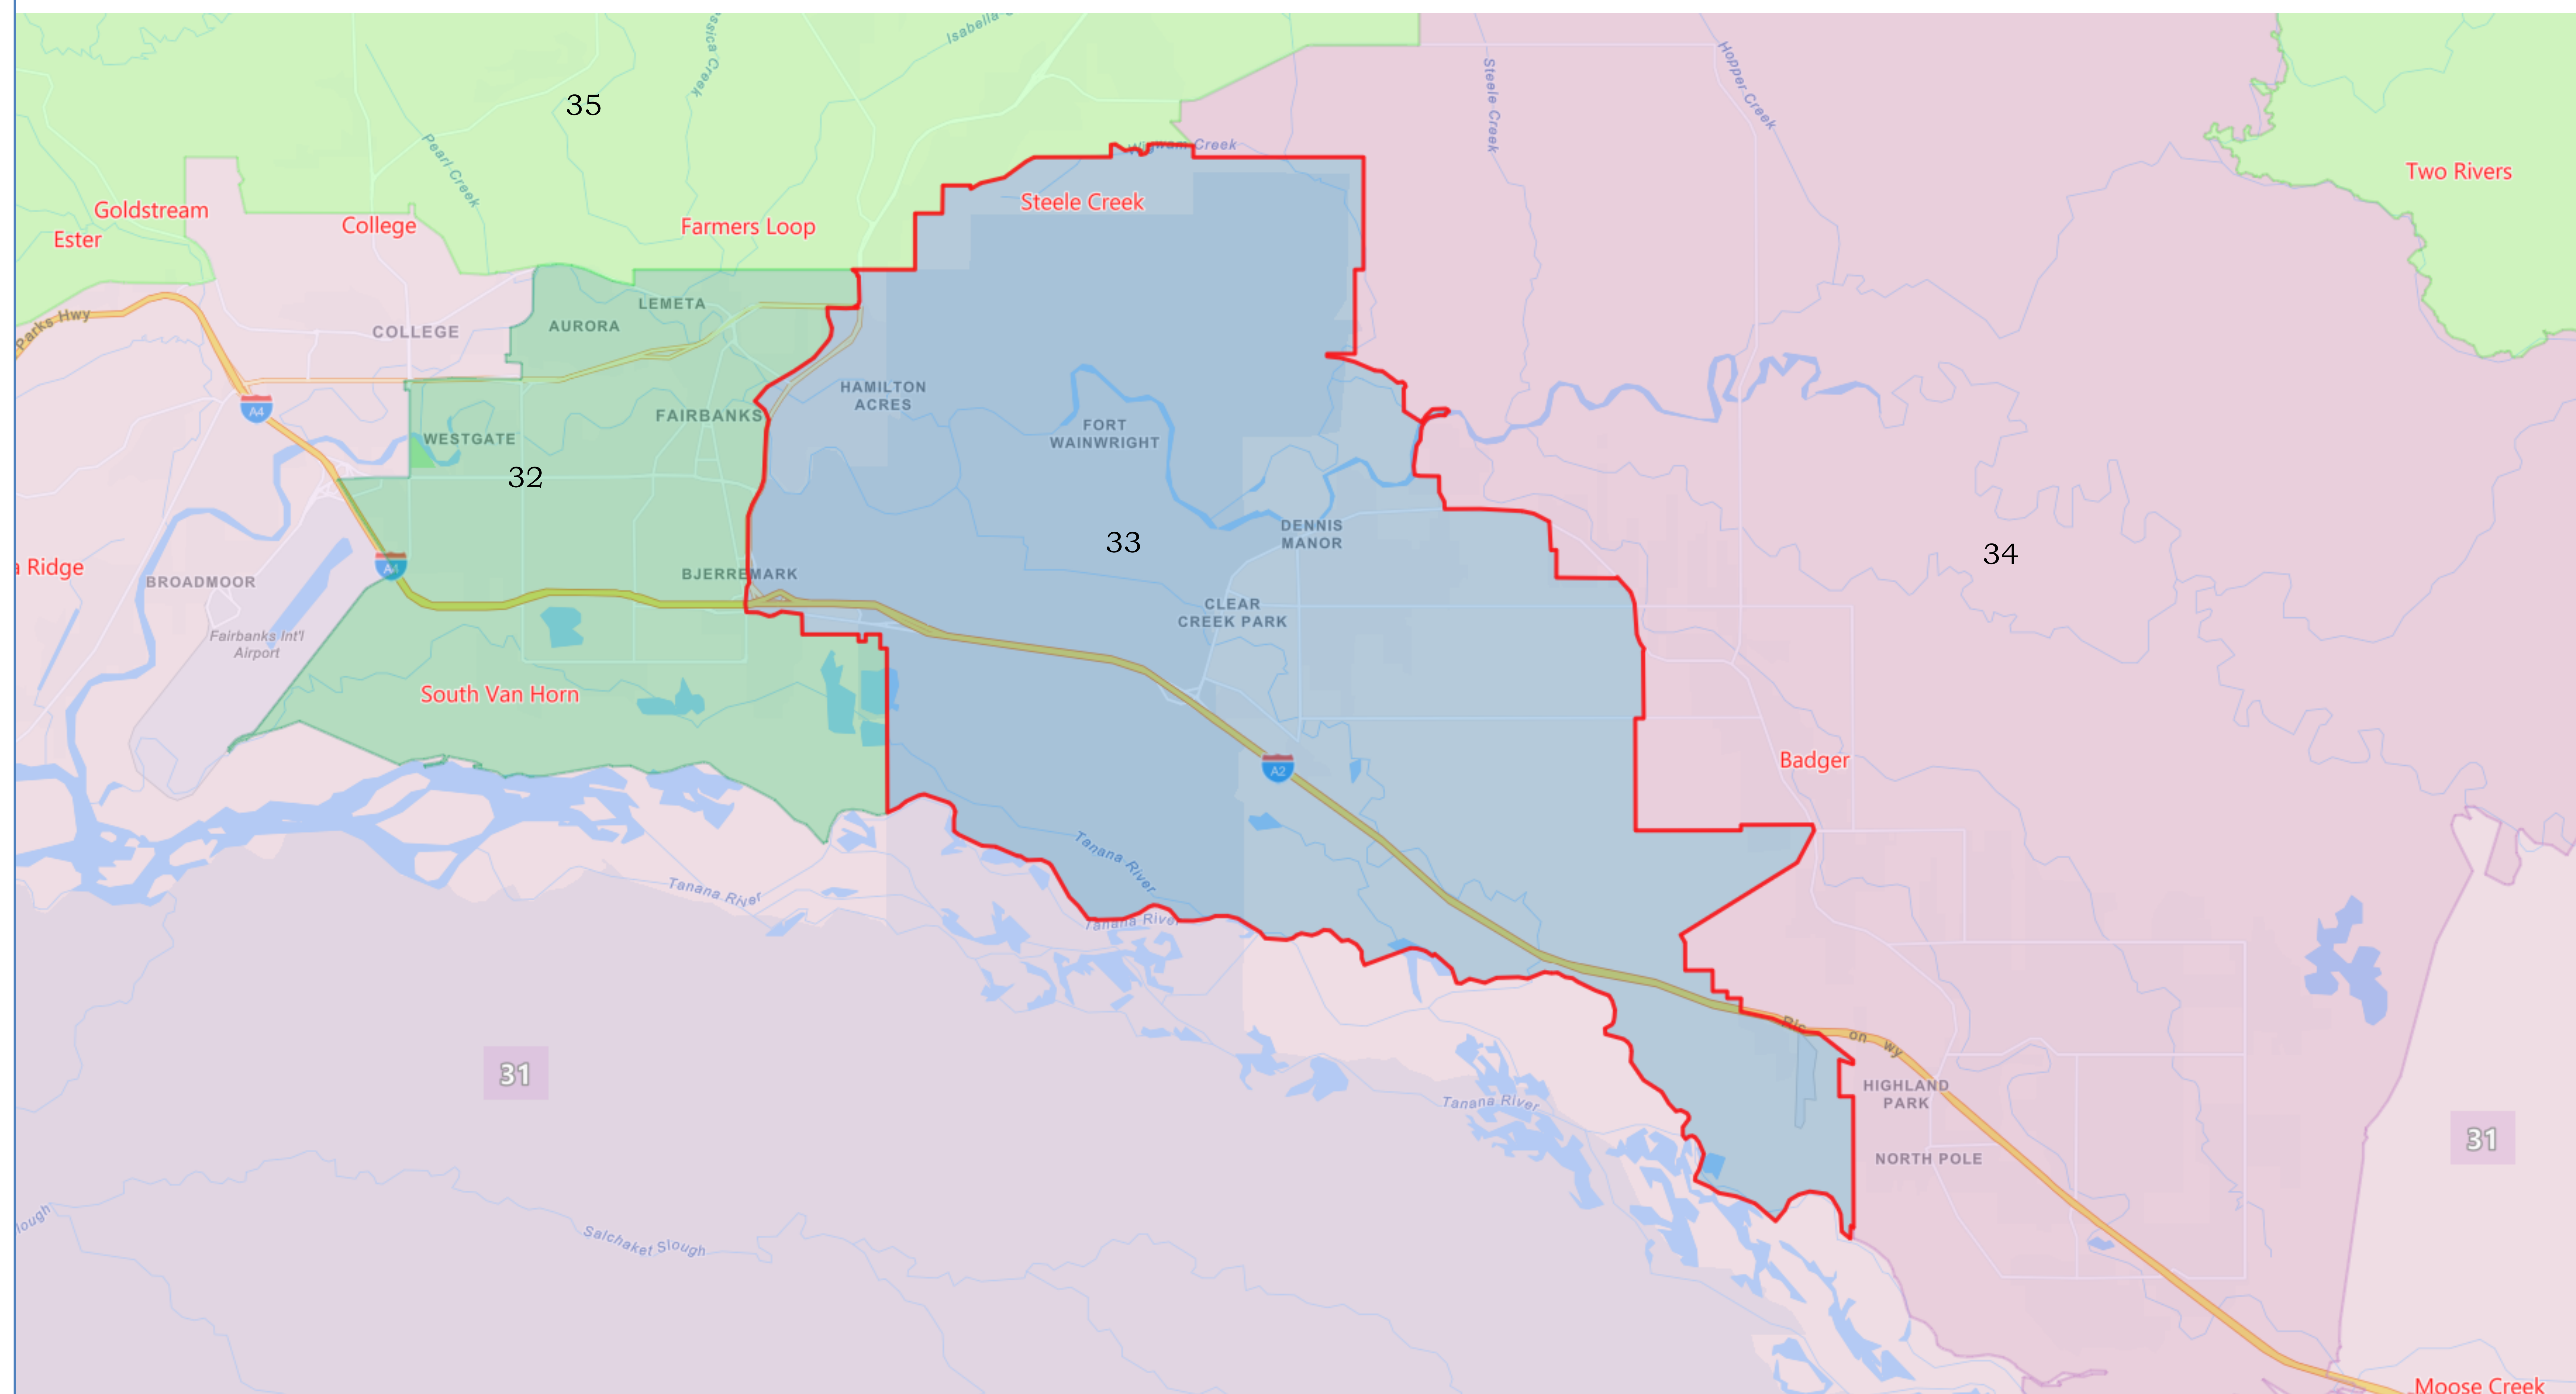

Board Composite v. 2

Proposed Redistricting Plan Adopted by the Alaska Redistricting Board 9/9/2021

District 33

Population: 19,114

Based on 2020 Census Geography and 2020 PL94-171 Data
Map Gallery link: www.akredistrict.org/maps