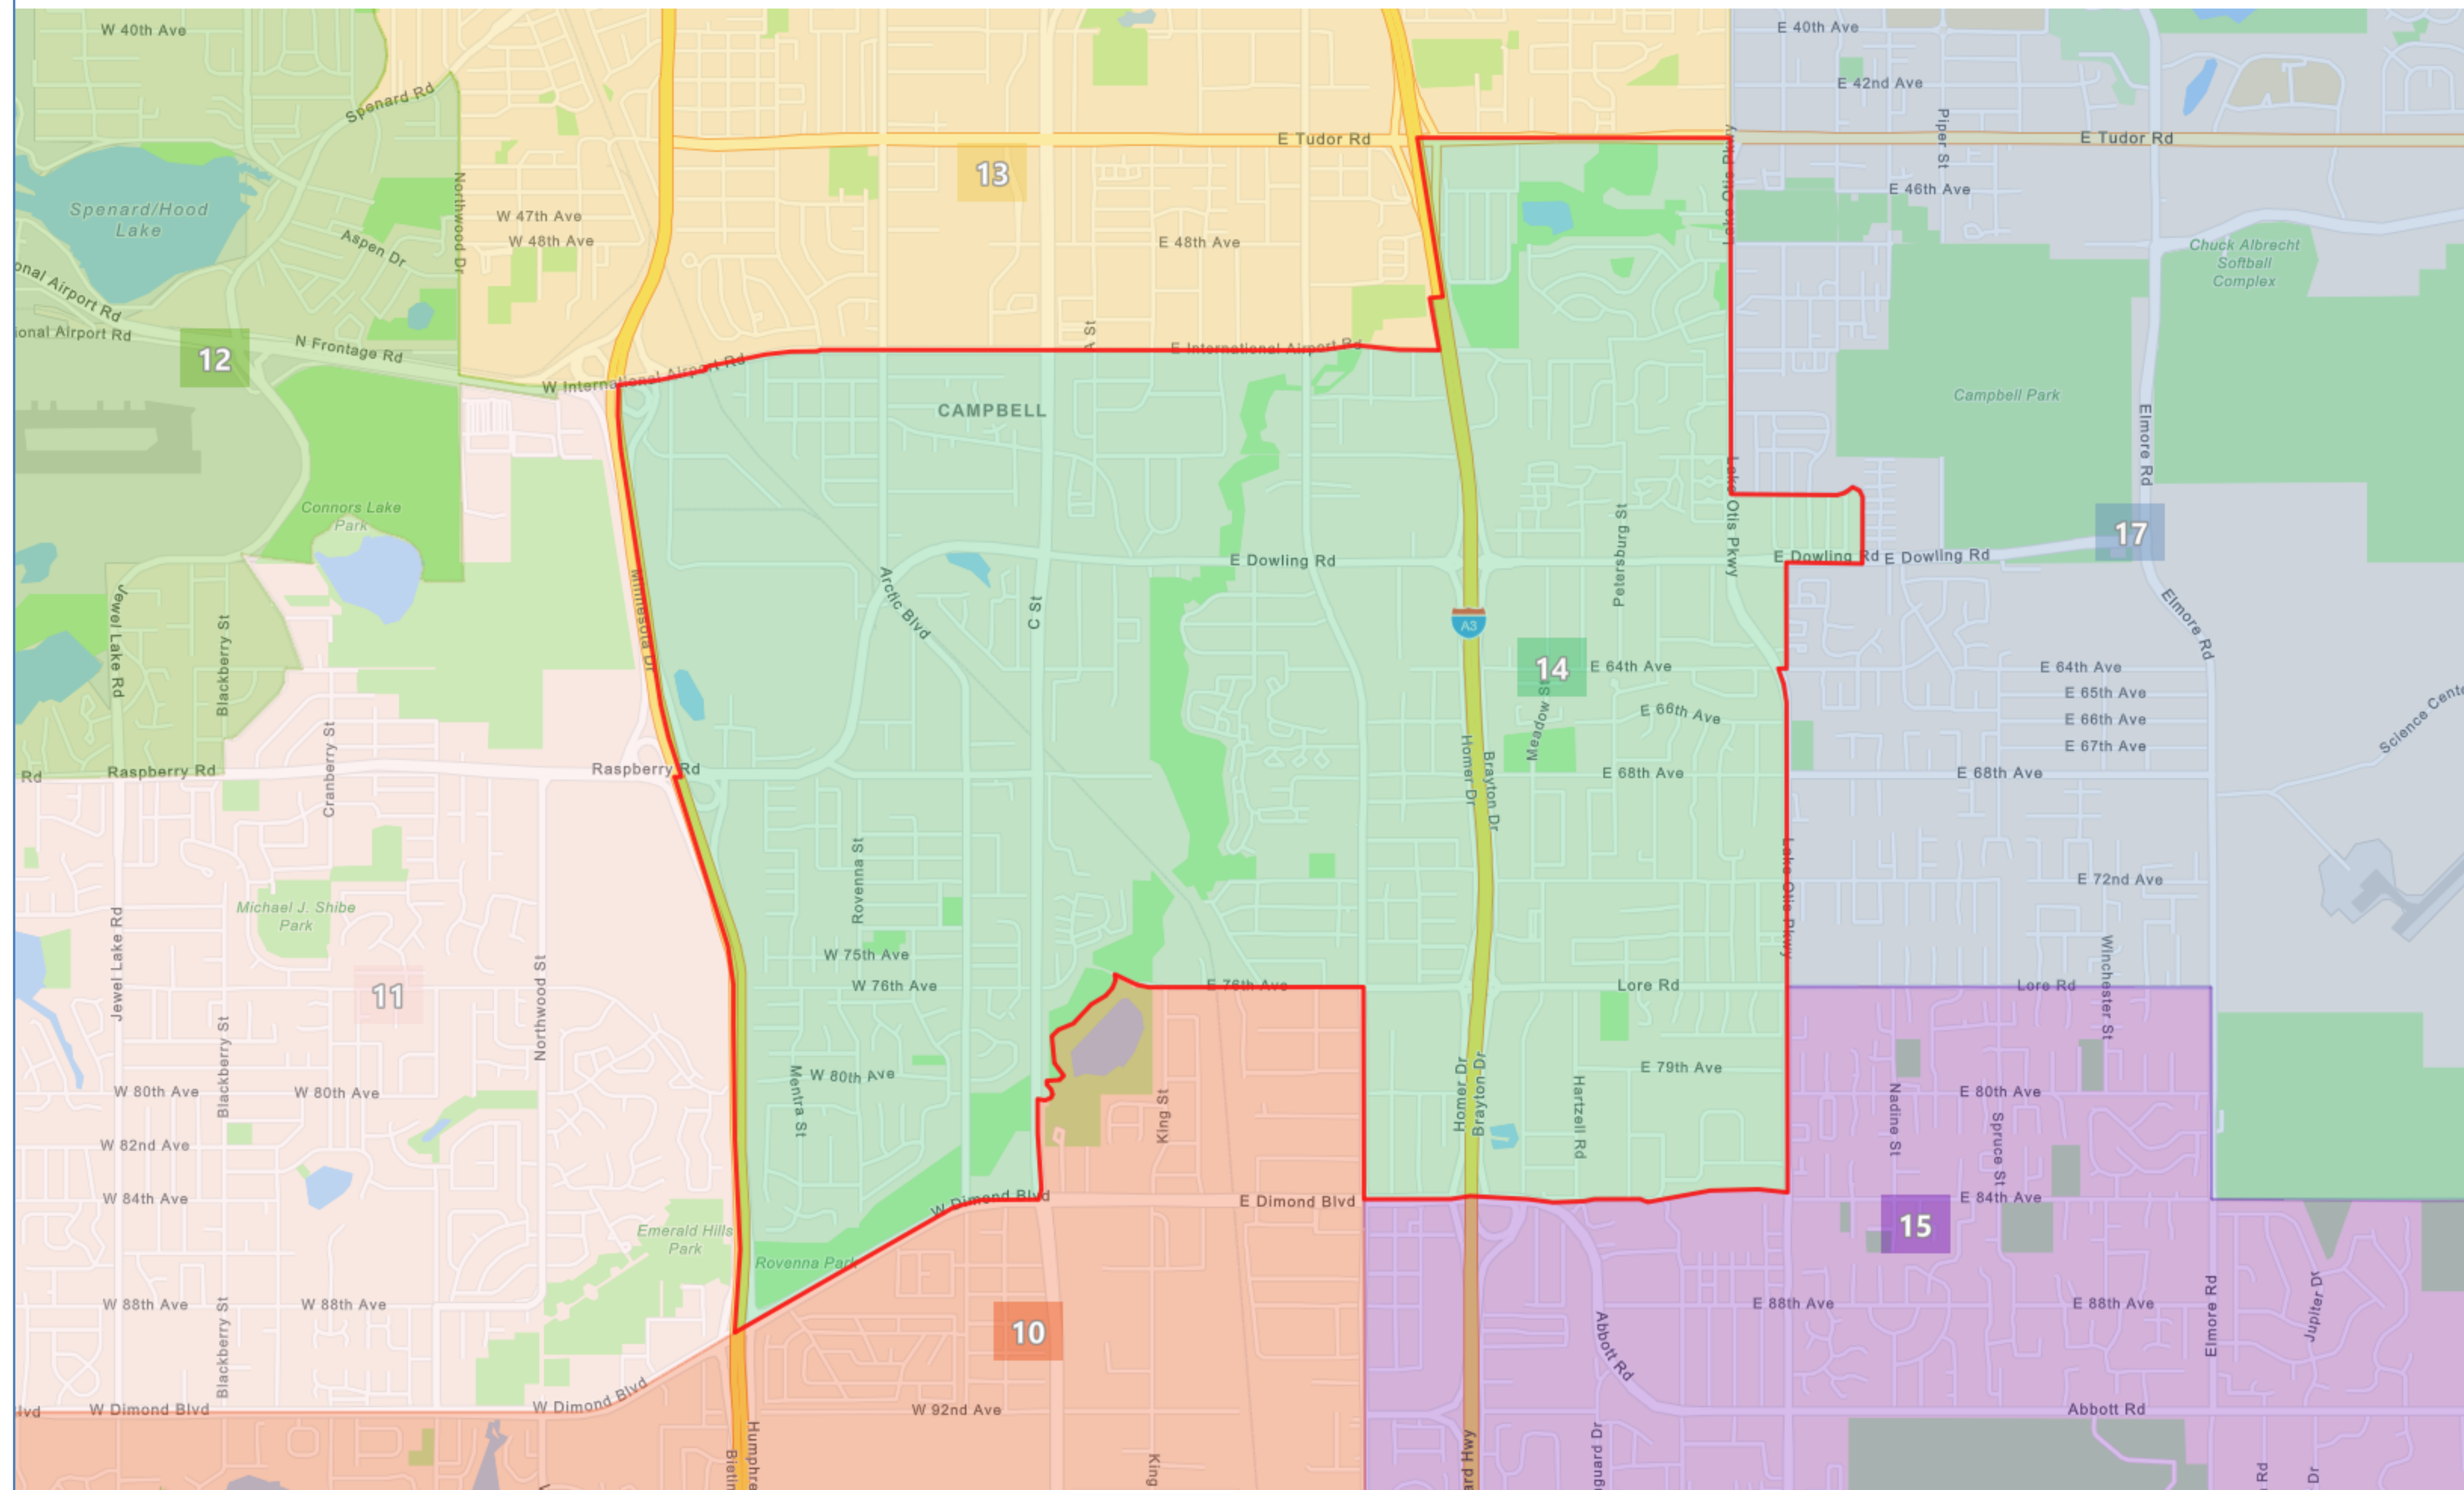

Board Composite v. 2

Proposed Redistricting Plan Adopted by the Alaska Redistricting Board 9/9/2021

District 14

Population: 18,077

Based on 2020 Census Geography and 2020 PL94-171 Data
Map Gallery link: www.akredistrict.org/maps