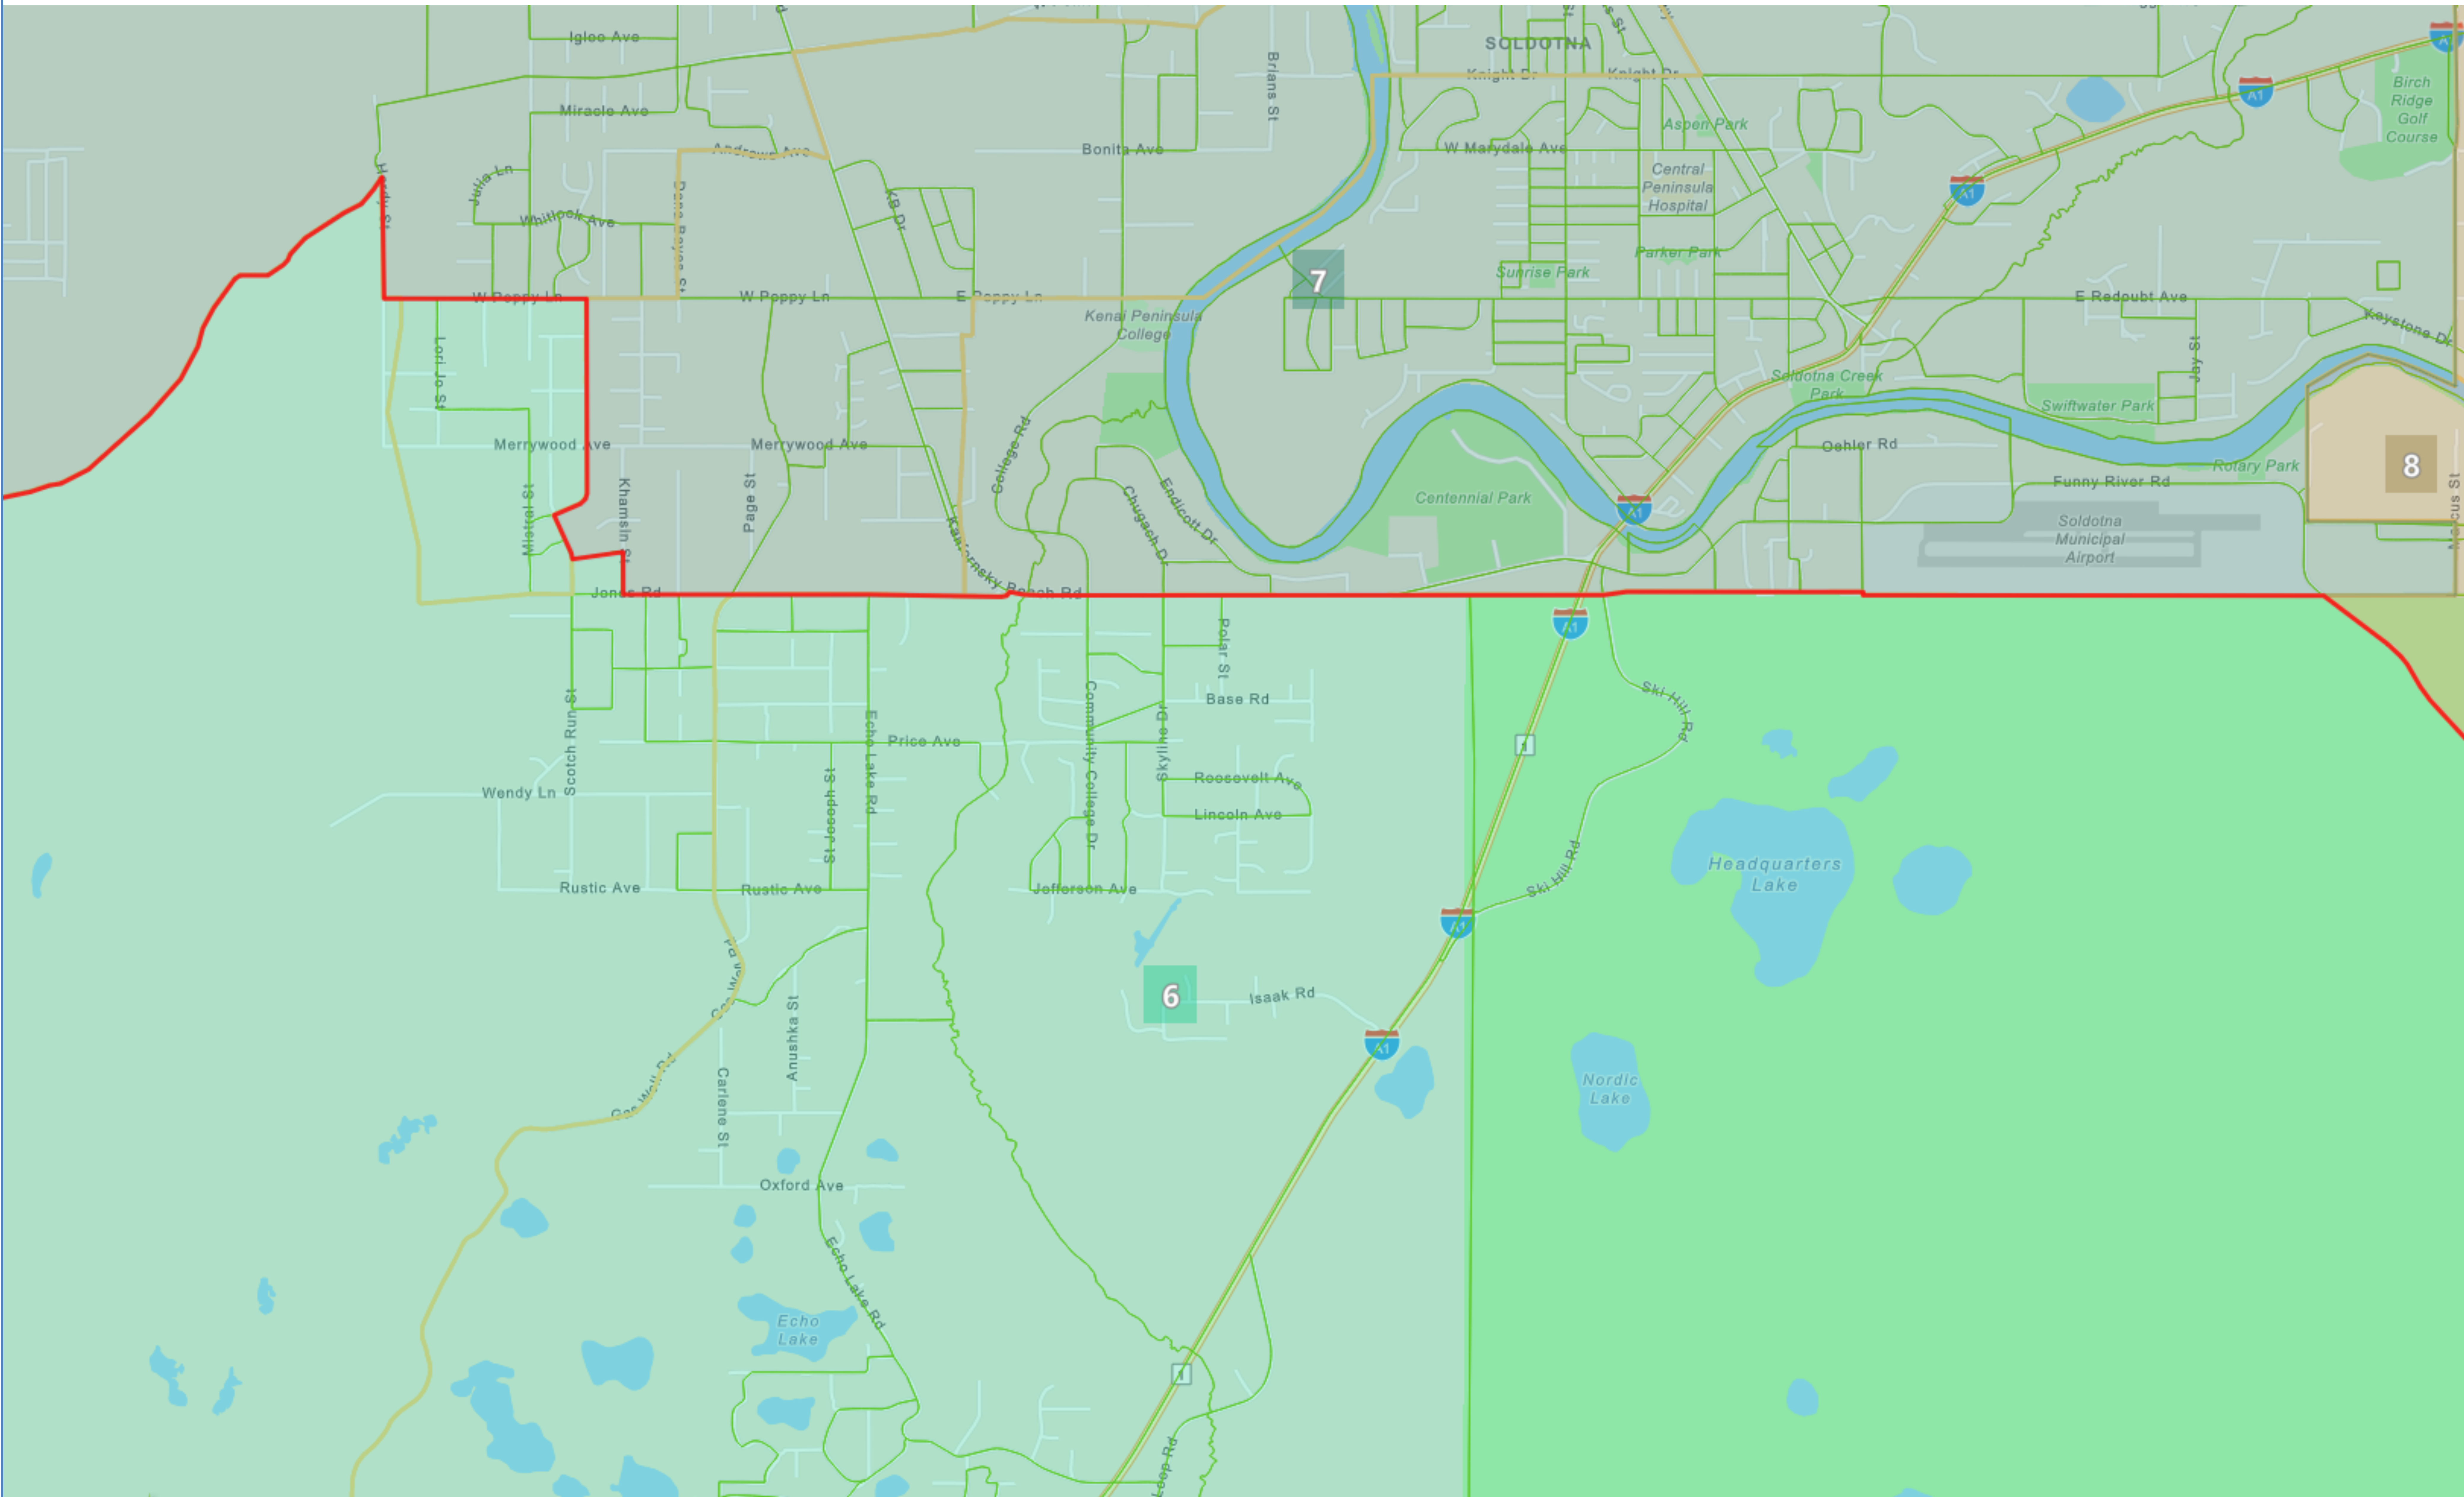

# Board Composite v. 2

Proposed Redistricting Plan Adopted by the Alaska Redistricting Board 9/9/2021

# District 6 & 8 Border

Based on 2020 Census Geography and 2020 PL94-171 Data  
Map Gallery link: [www.akredistrict.org/maps](http://www.akredistrict.org/maps)