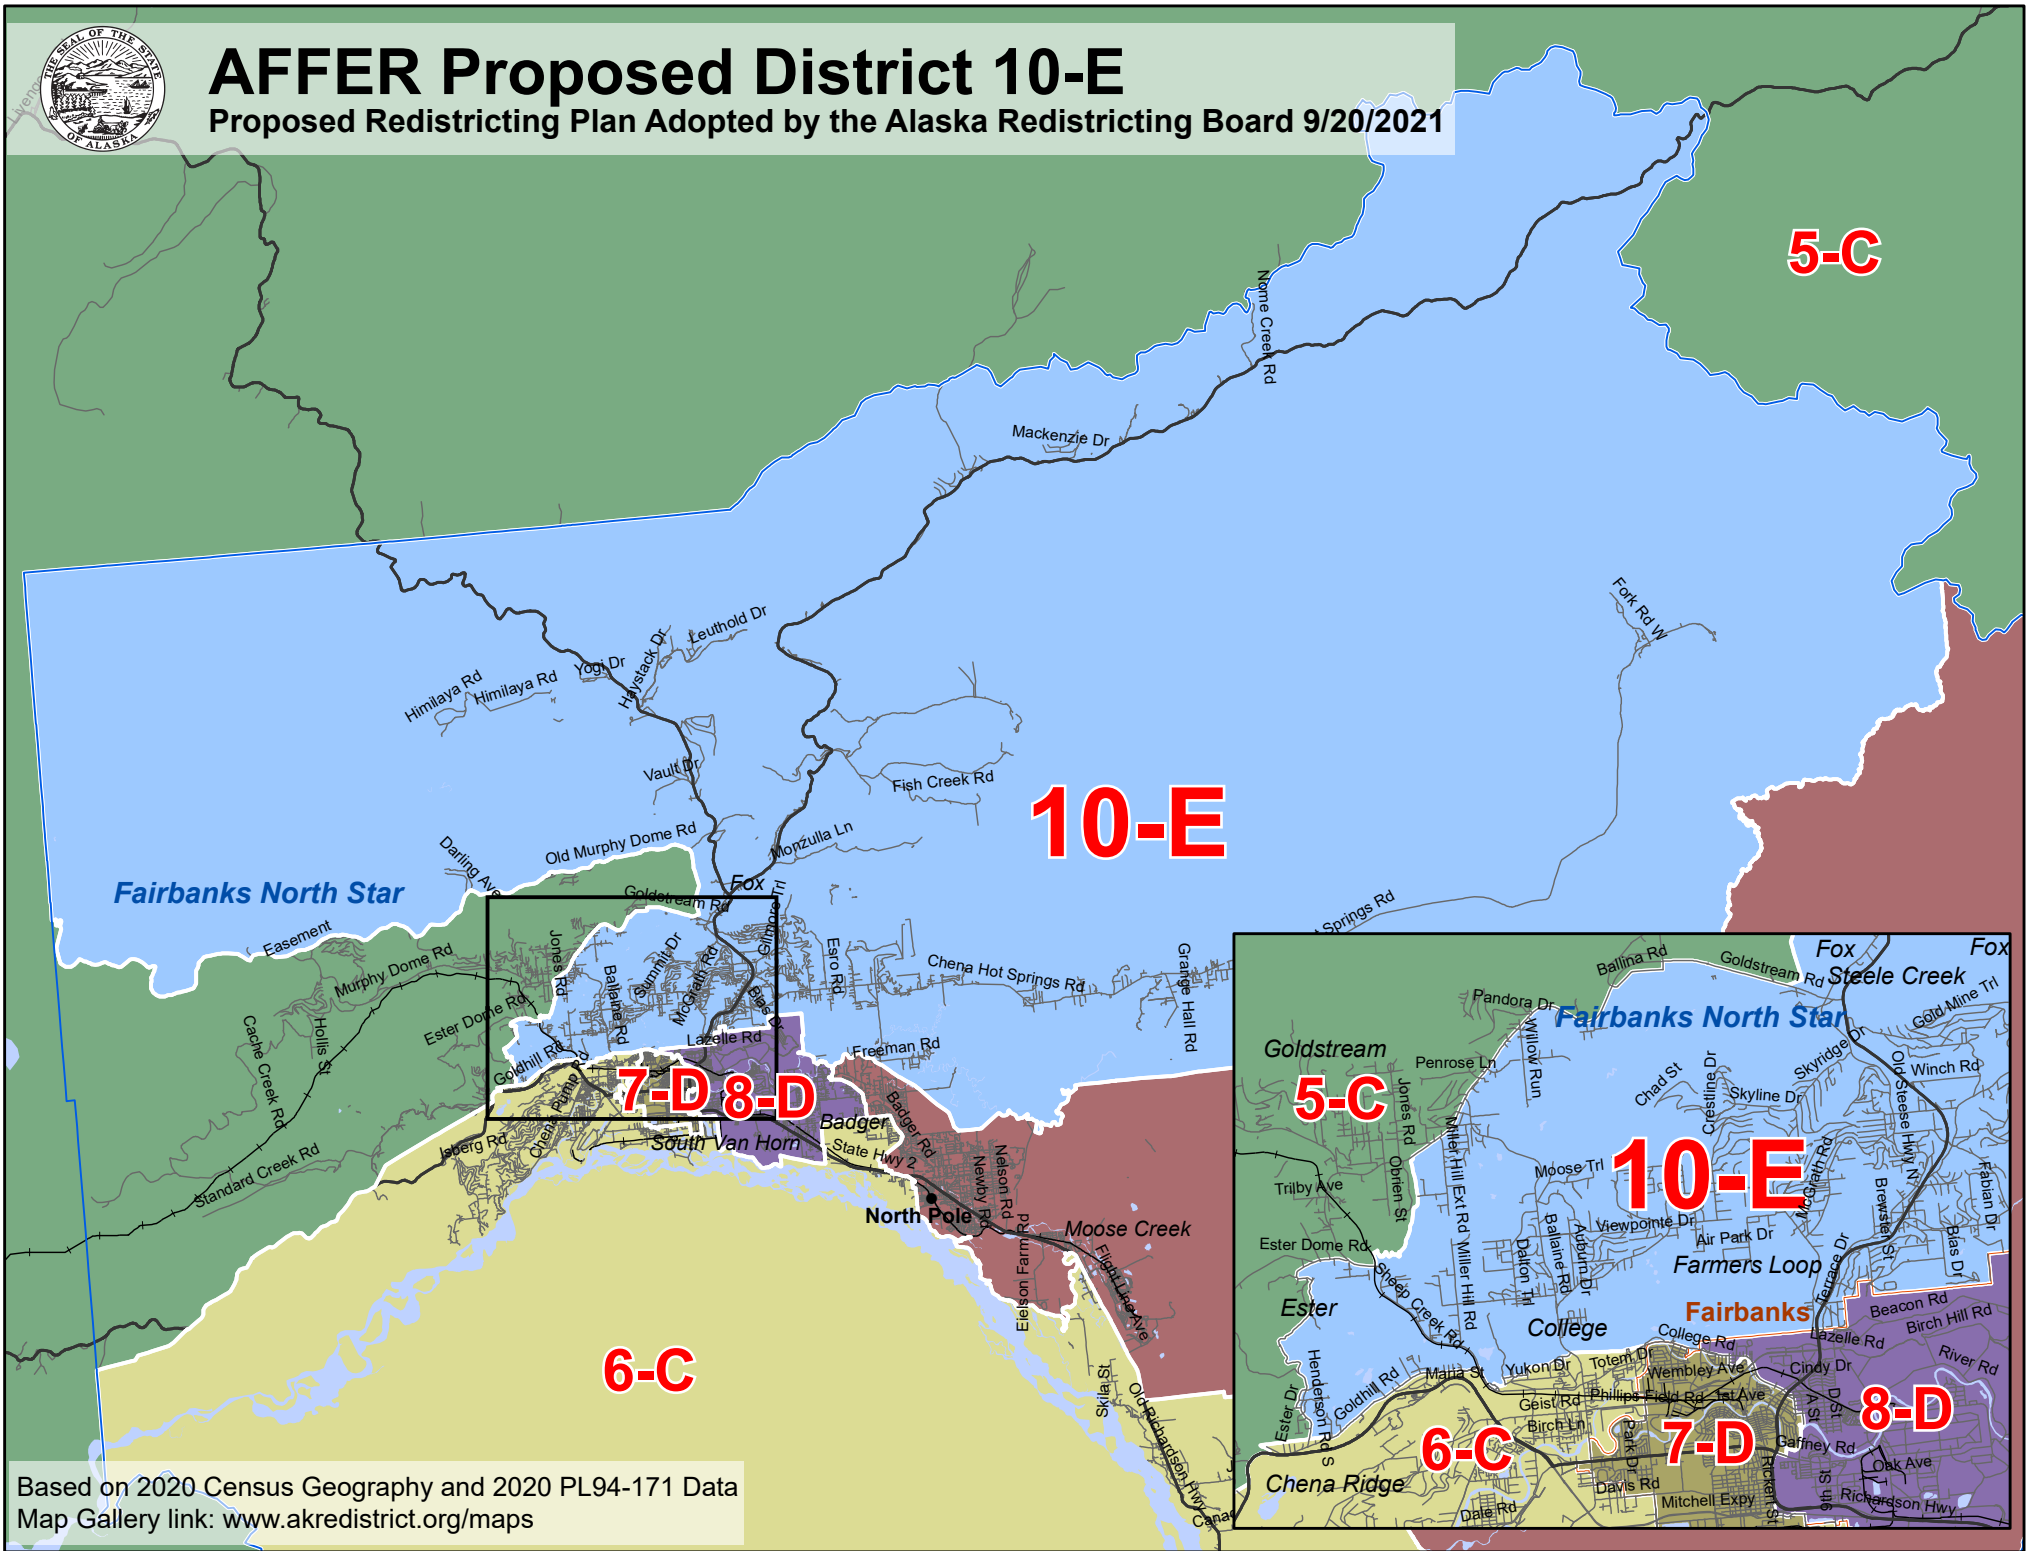

AFFER Proposed District 10-E

Proposed Redistricting Plan Adopted by the Alaska Redistricting Board 9/20/2021

Based on 2020 Census Geography and 2020 PL94-171 Data
Map Gallery link: www.akredistrict.org/maps