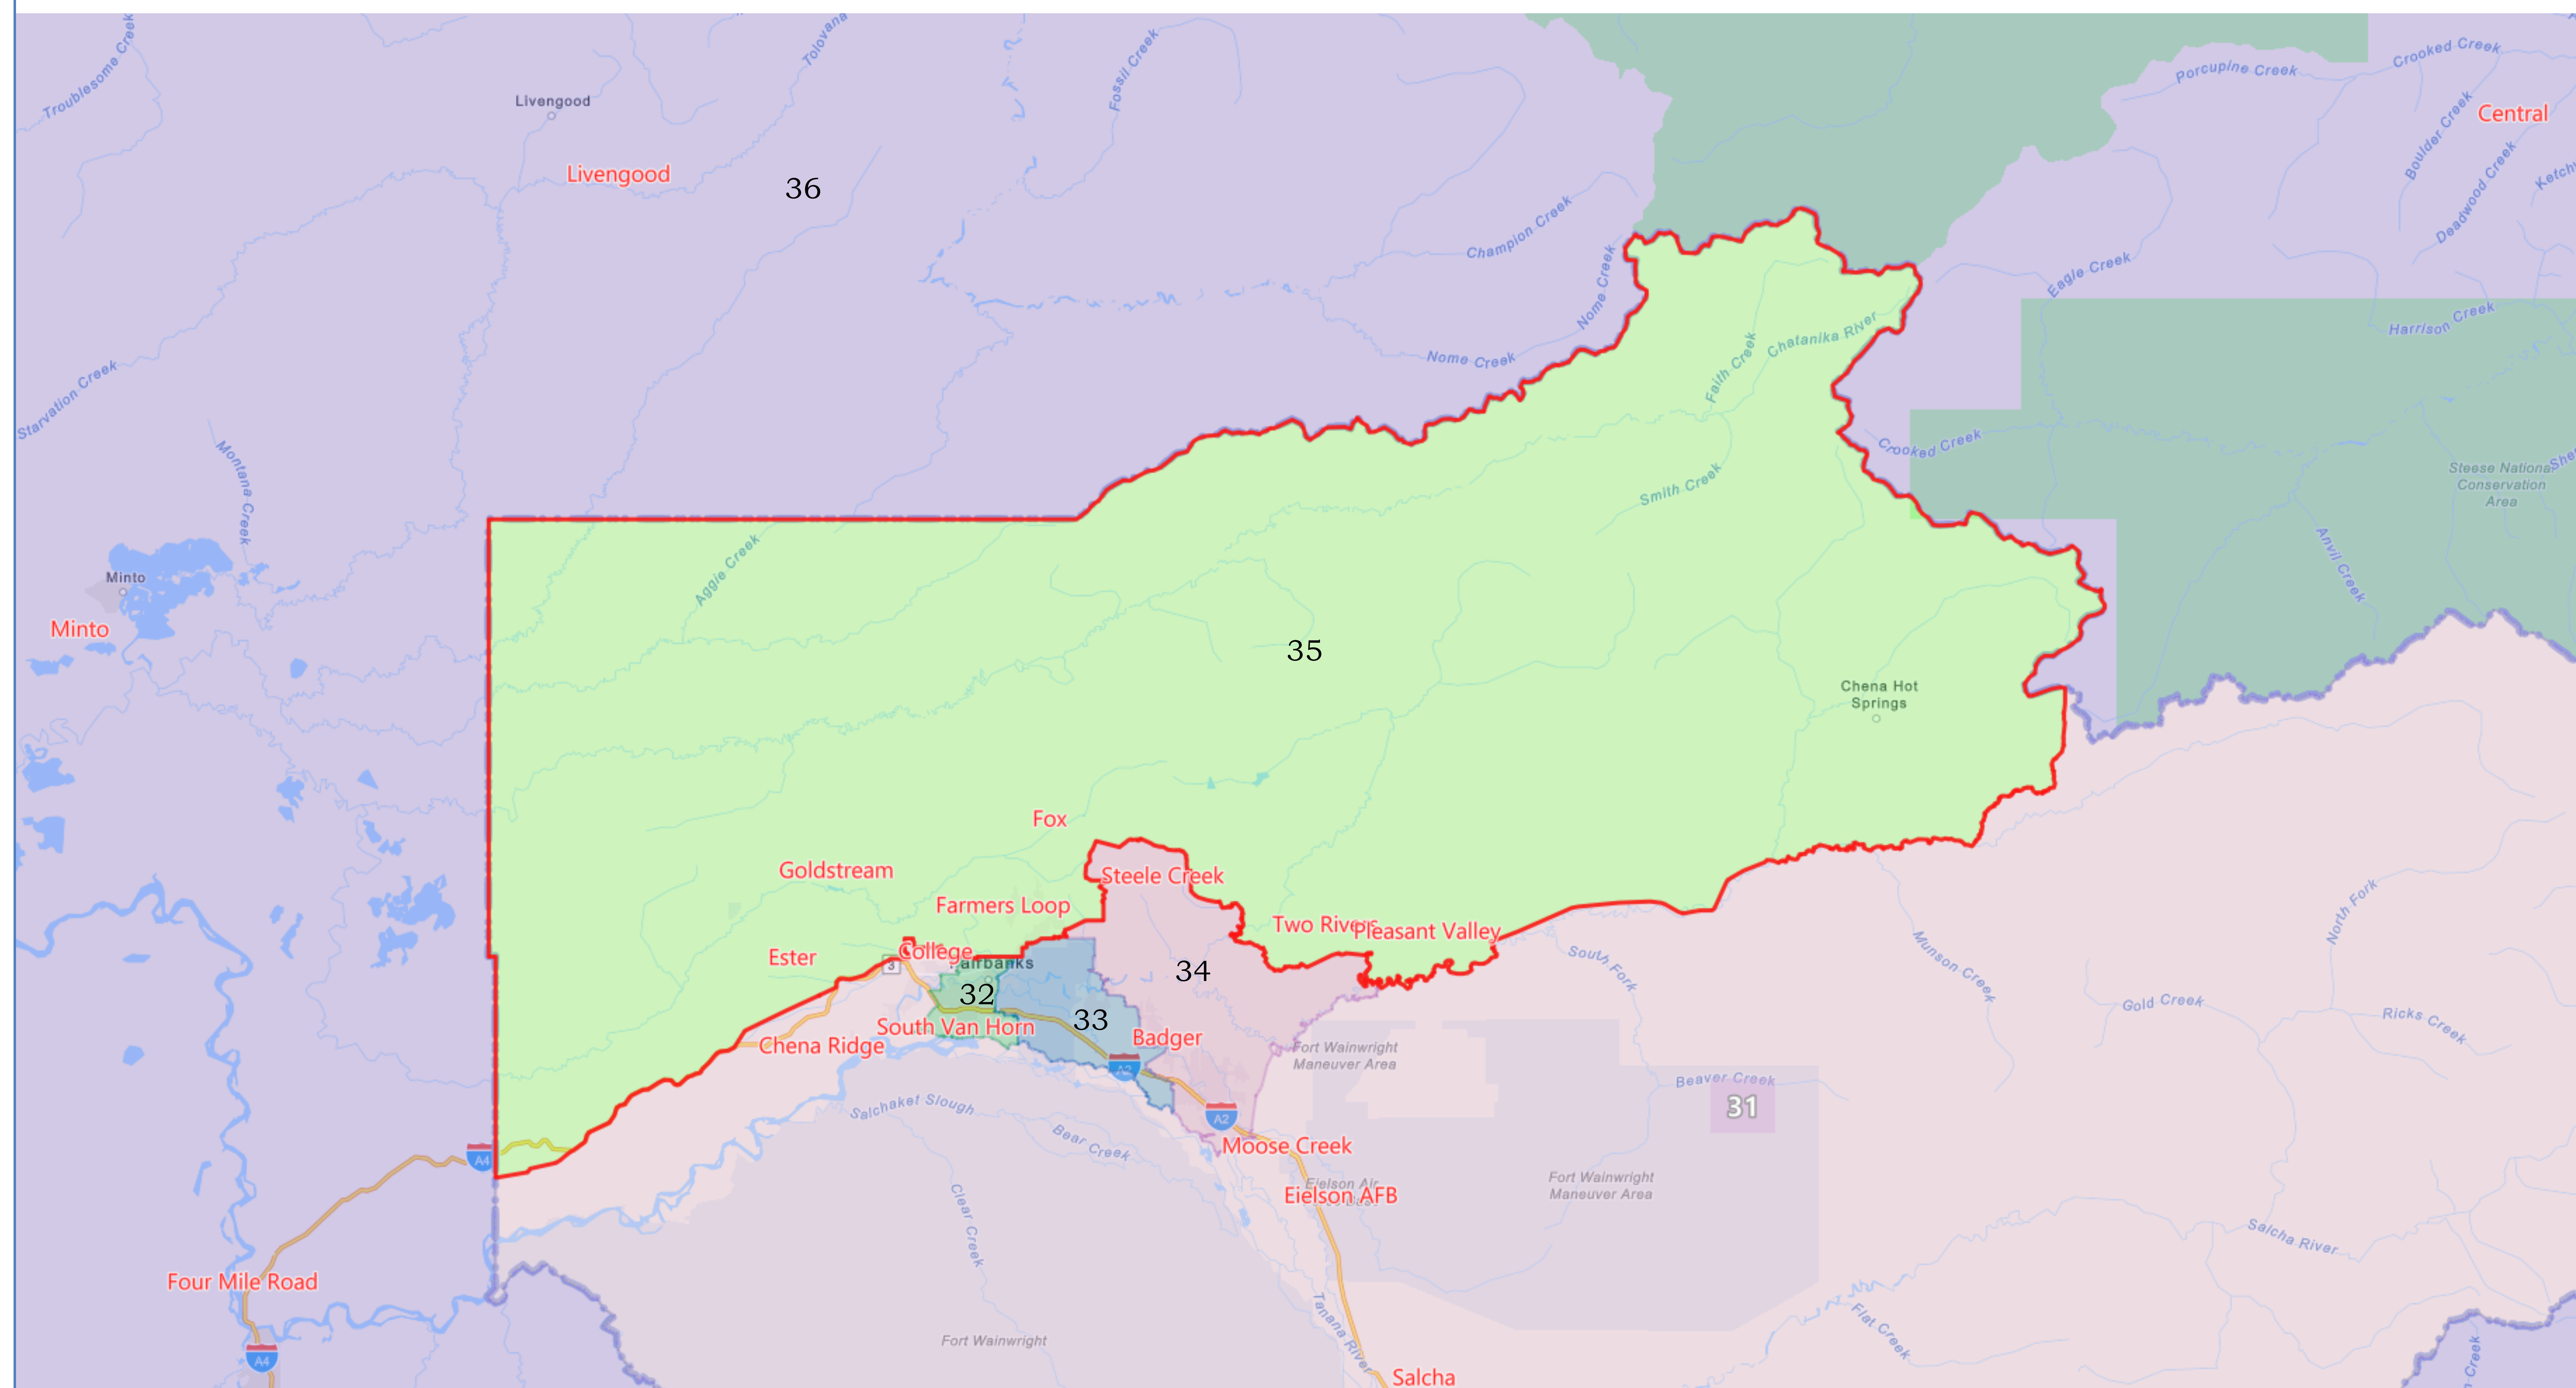

Board Composite v. 1

Proposed Redistricting Plan Adopted by the Alaska Redistricting Board 9/9/2021

District 35

Population: 19,150

Based on 2020 Census Geography and 2020 PL94-171 Data
Map Gallery link: www.akredistrict.org/maps