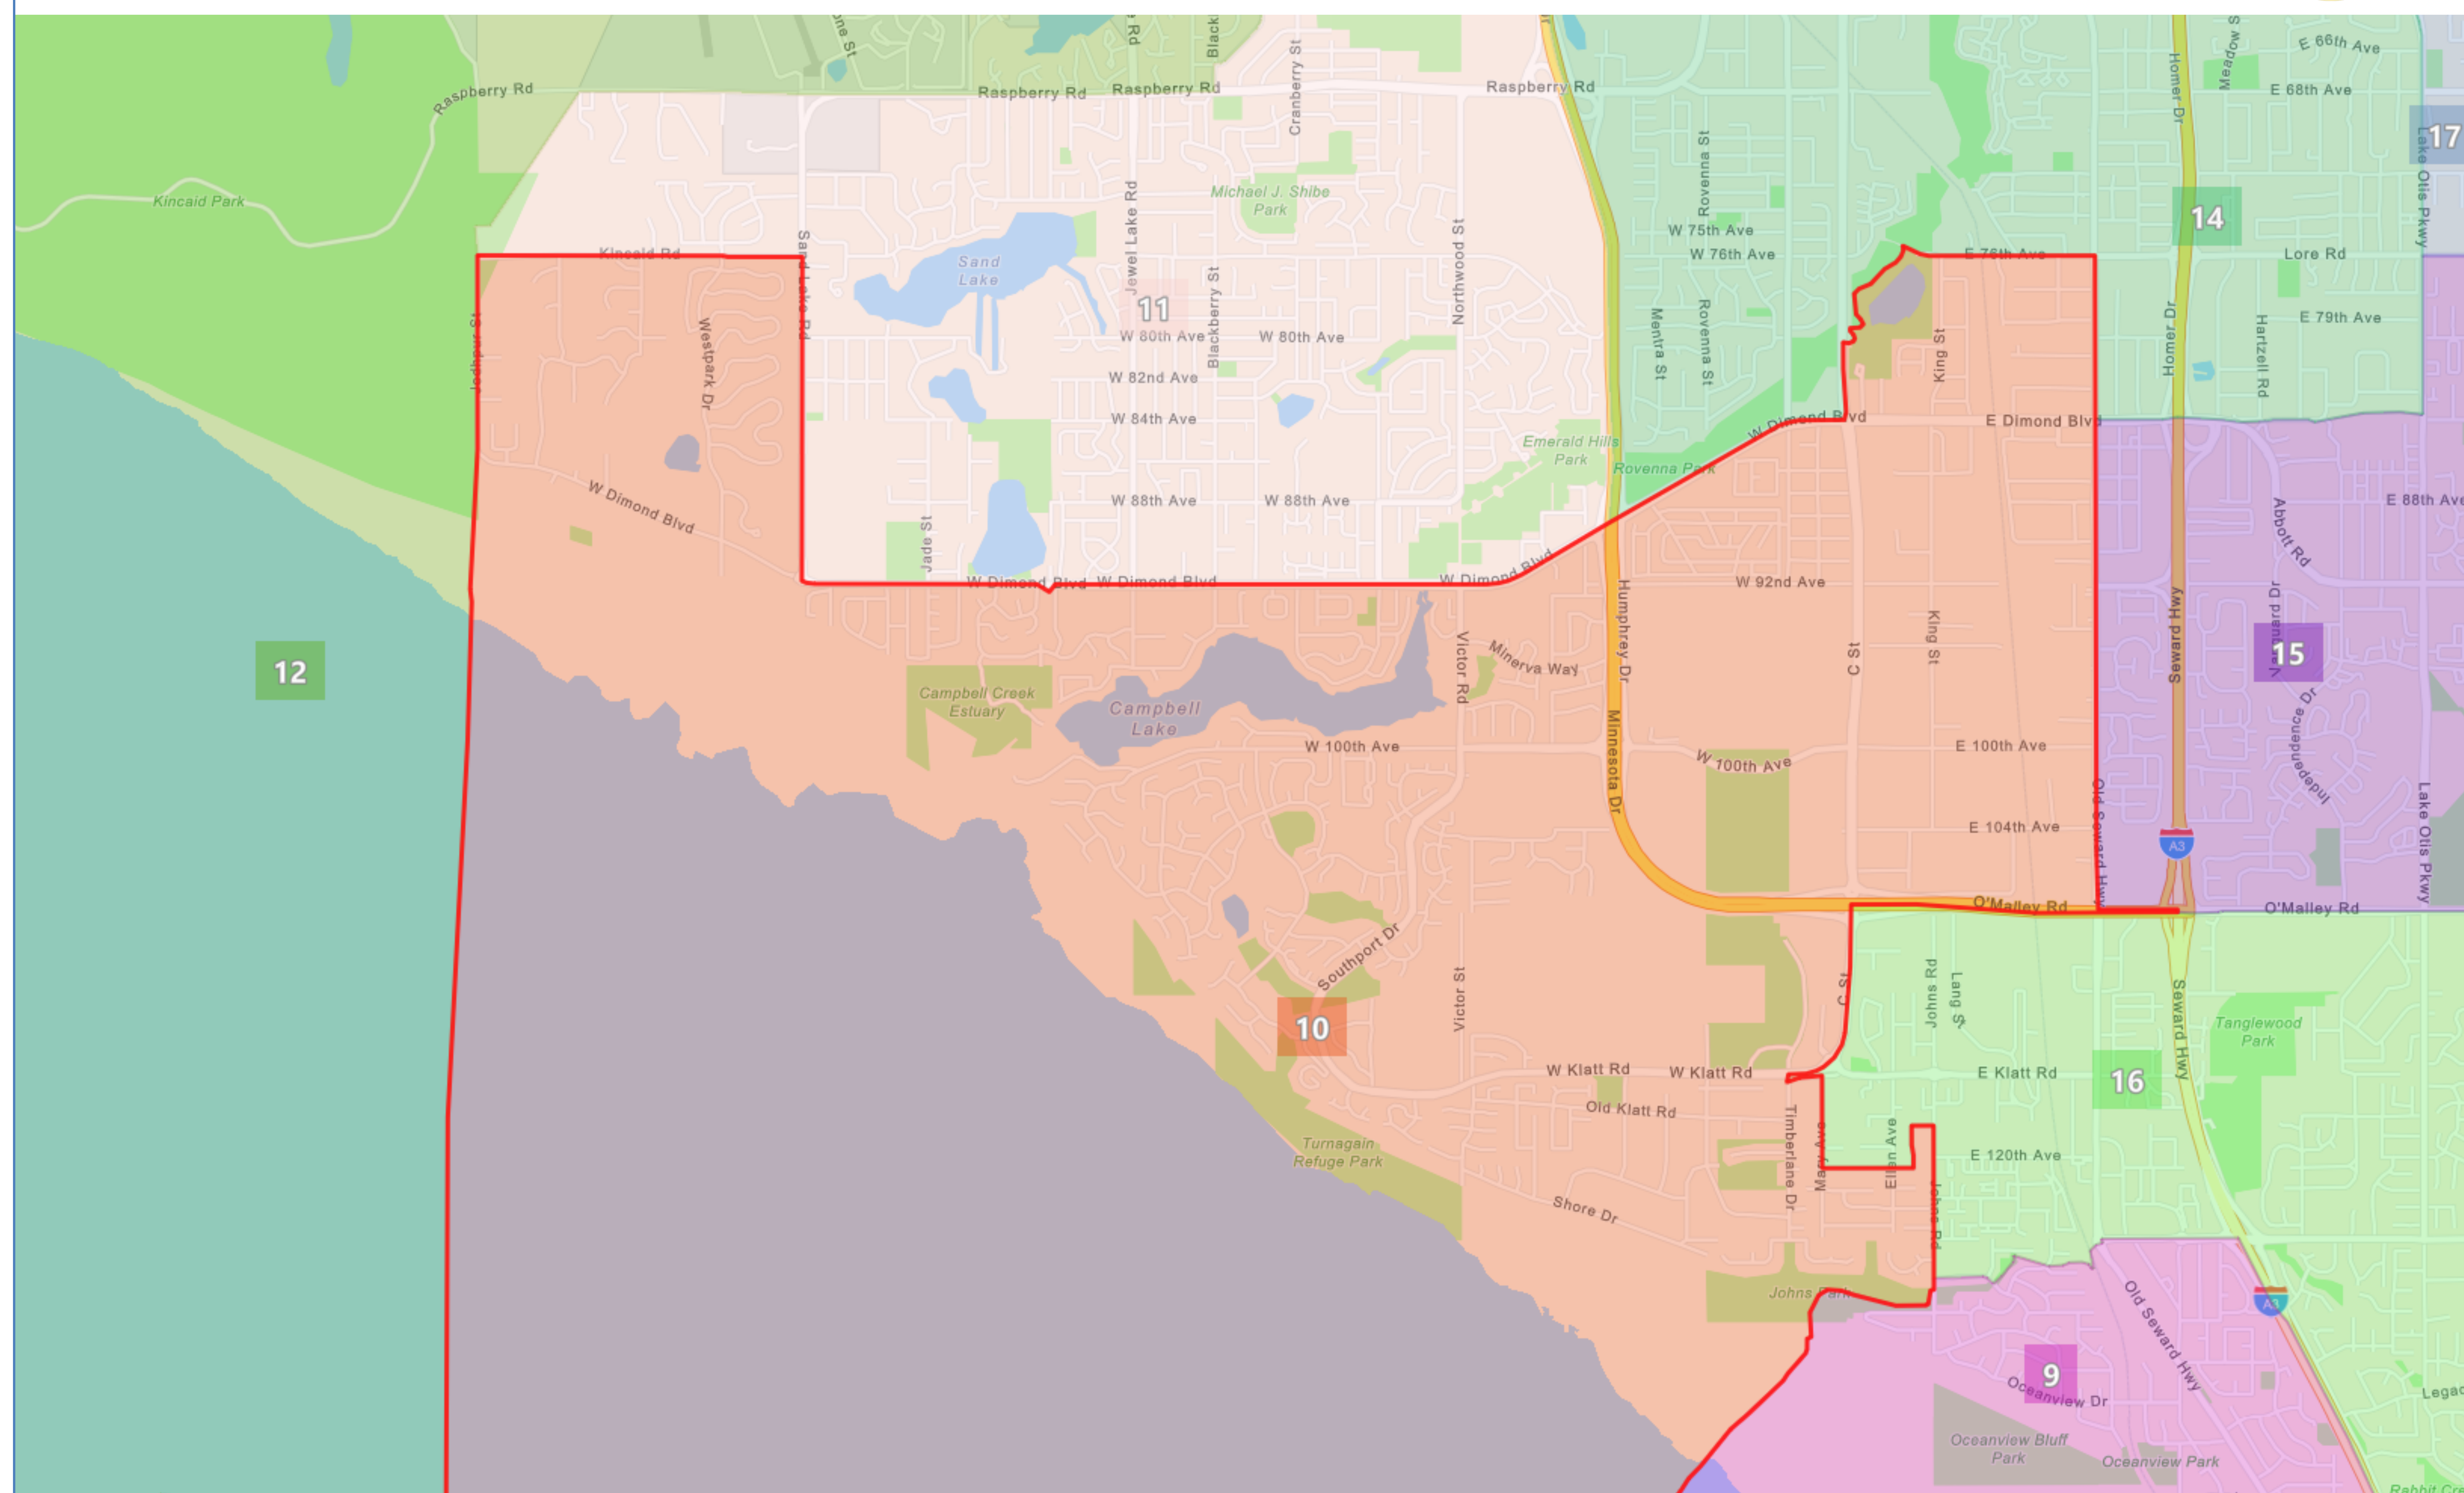

Board Composite v. 2

Proposed Redistricting Plan Adopted by the Alaska Redistricting Board 9/9/2021

District 10

Population: 18,252

Based on 2020 Census Geography and 2020 PL94-171 Data
Map Gallery link: www.akredistrict.org/maps