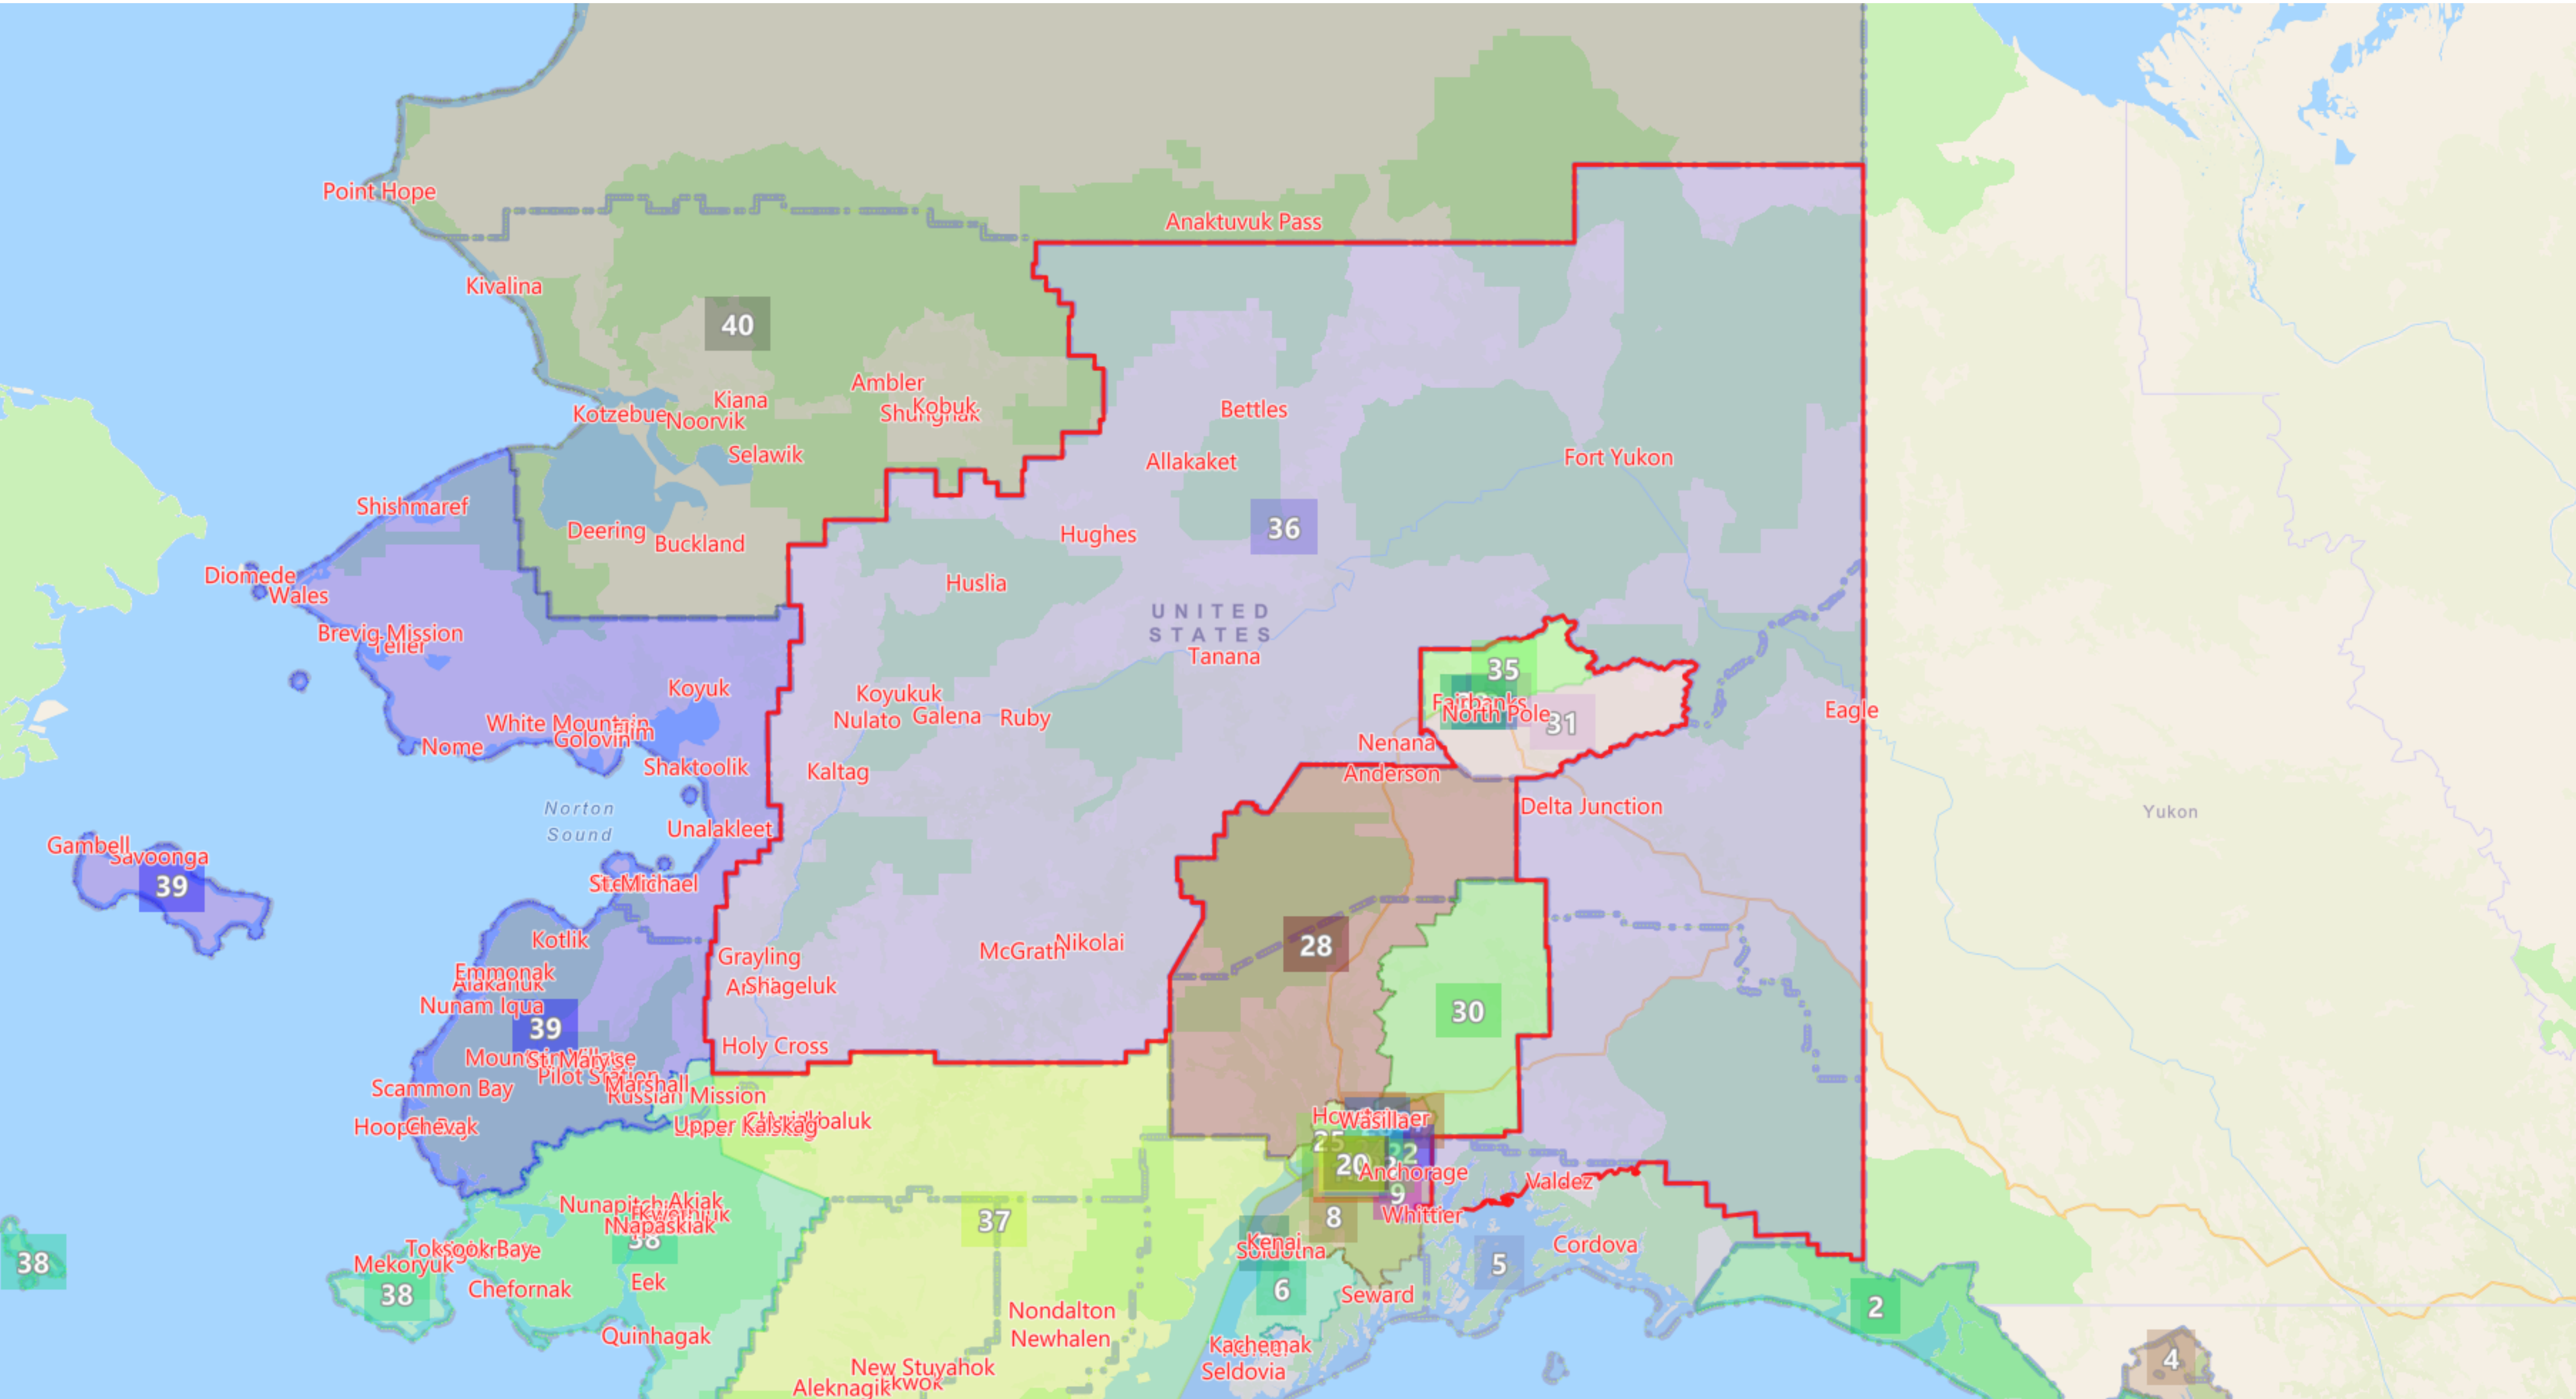

Board Composite v. 1

Proposed Redistricting Plan Adopted by the Alaska Redistricting Board 9/9/2021

District 36

Population: 18,798

Based on 2020 Census Geography and 2020 PL94-171 Data
Map Gallery link: www.akredistrict.org/maps