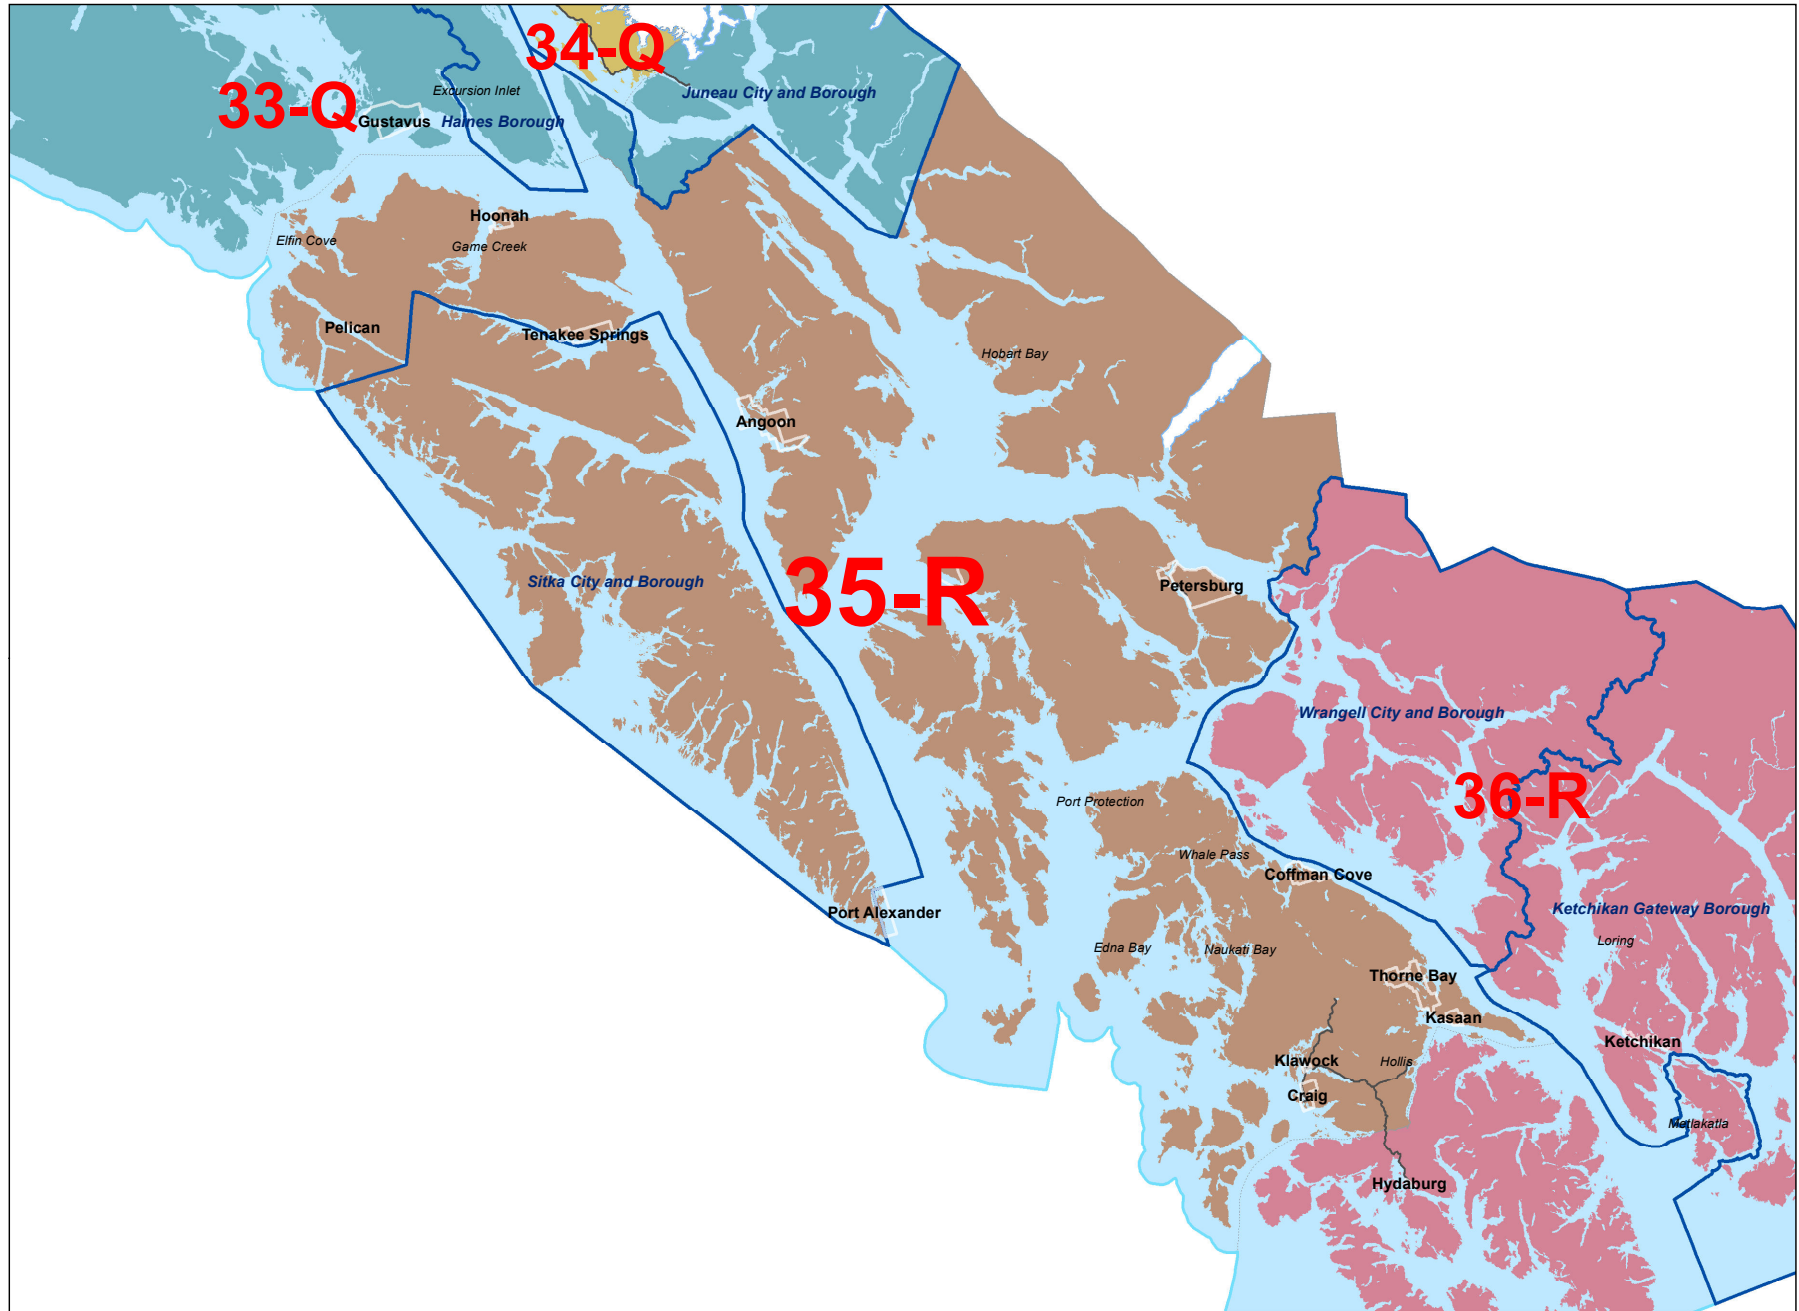

2013 Proclamation House Districts

House District 35

Legend

- Military
- City
- Borough
- Water Boundary

Prepared by:
Alaska Redistricting Board