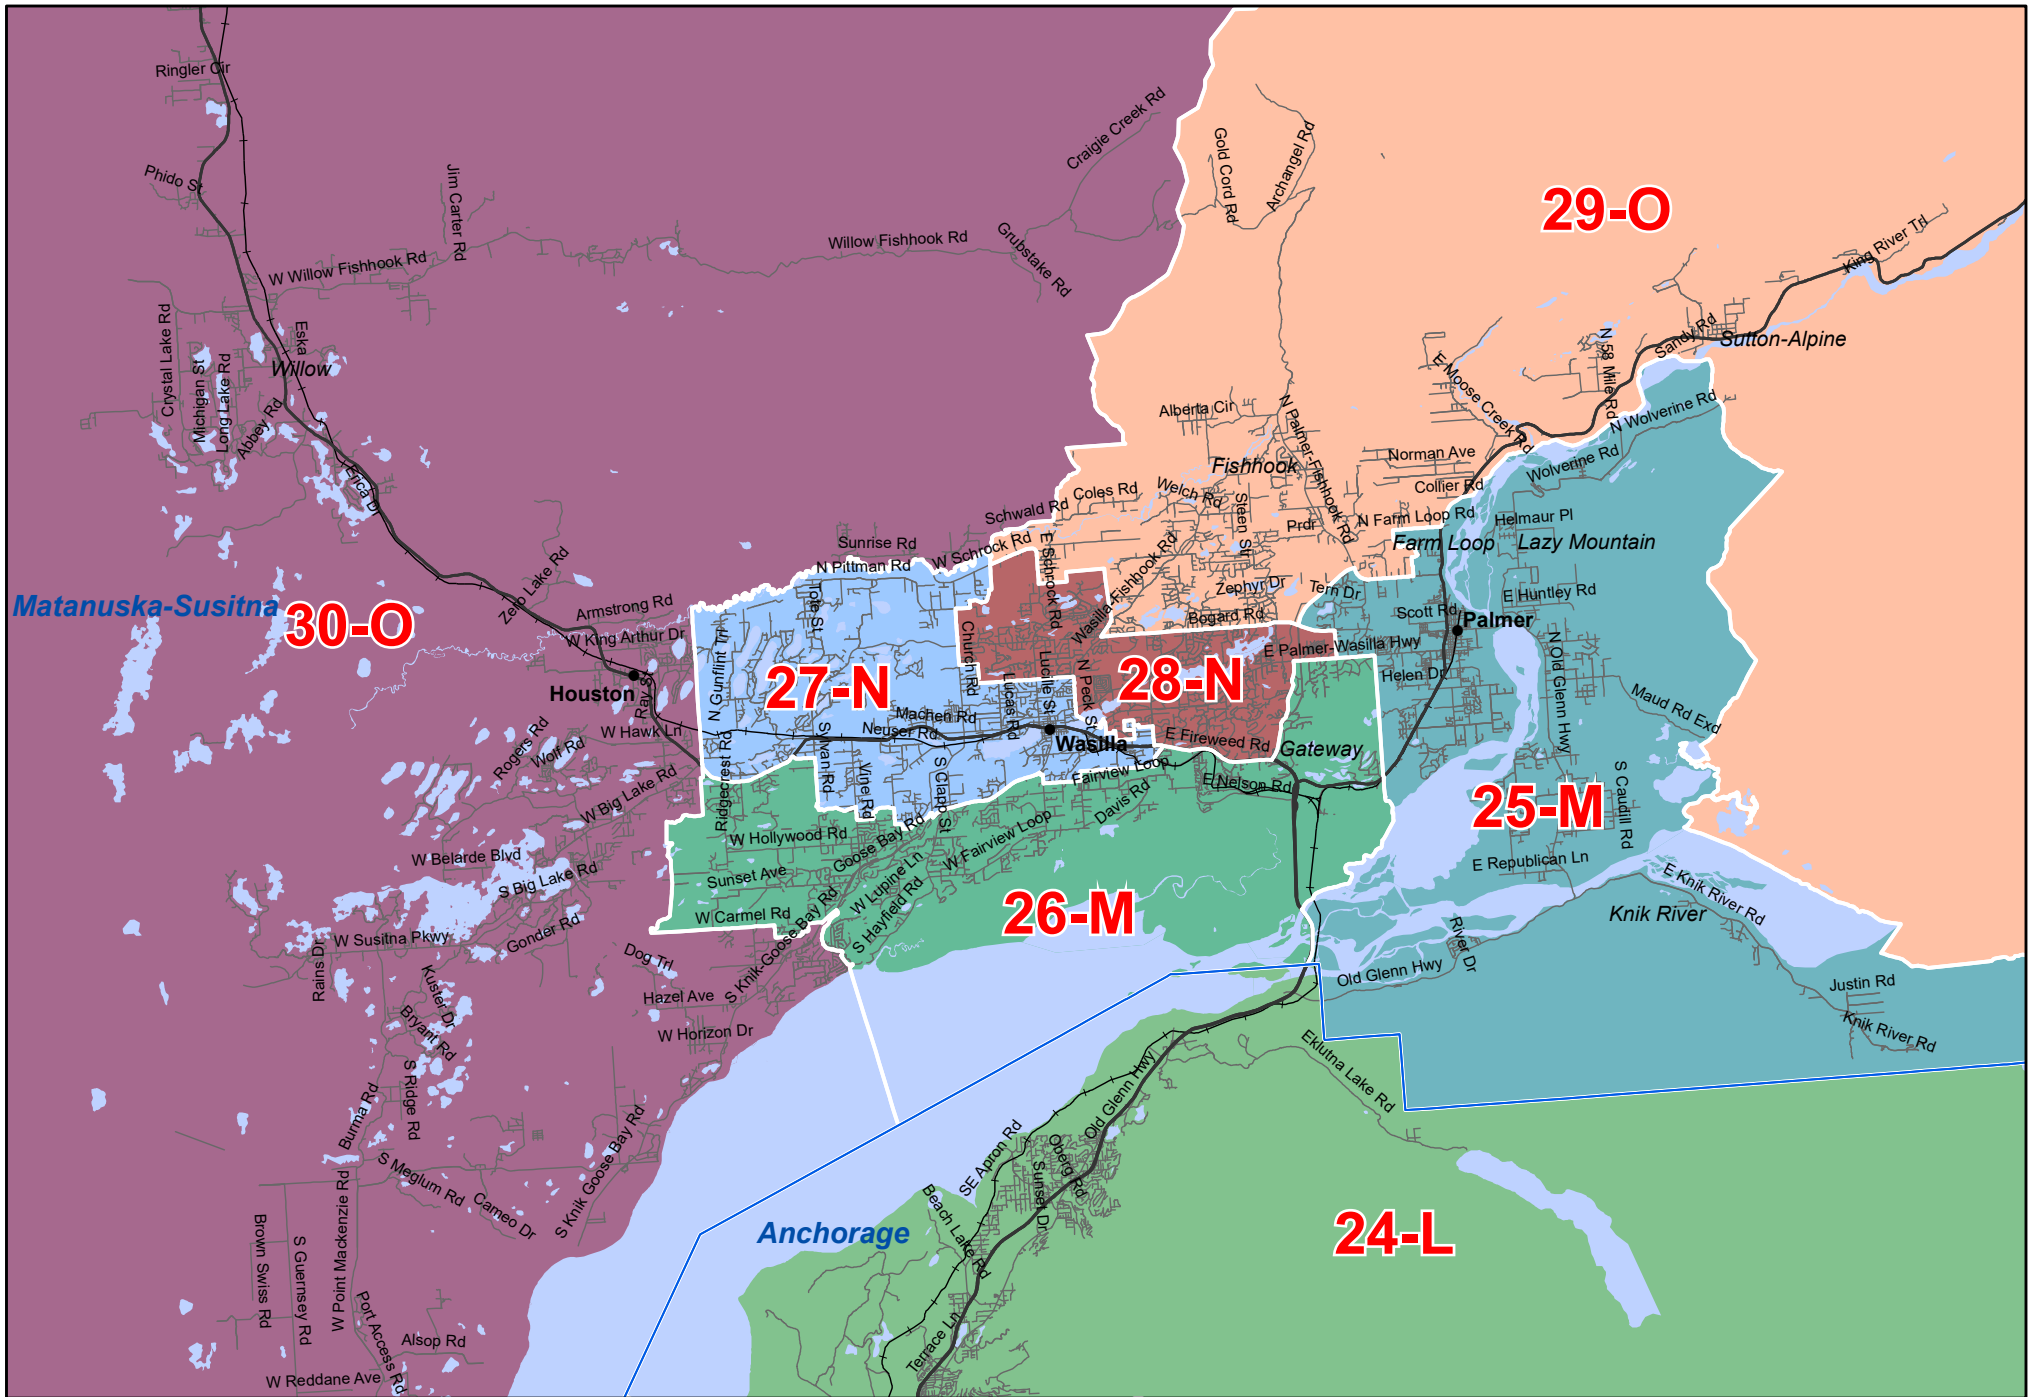

# May 2022 Board Proclamation Mat-Su

Redistricting Plan Adopted by the Alaska Redistricting Board 05/24/2022

Based on 2020 Census Geography and 2020 PL94-171 Data; Map Gallery link: [www.akredistrict.org/maps](http://www.akredistrict.org/maps)