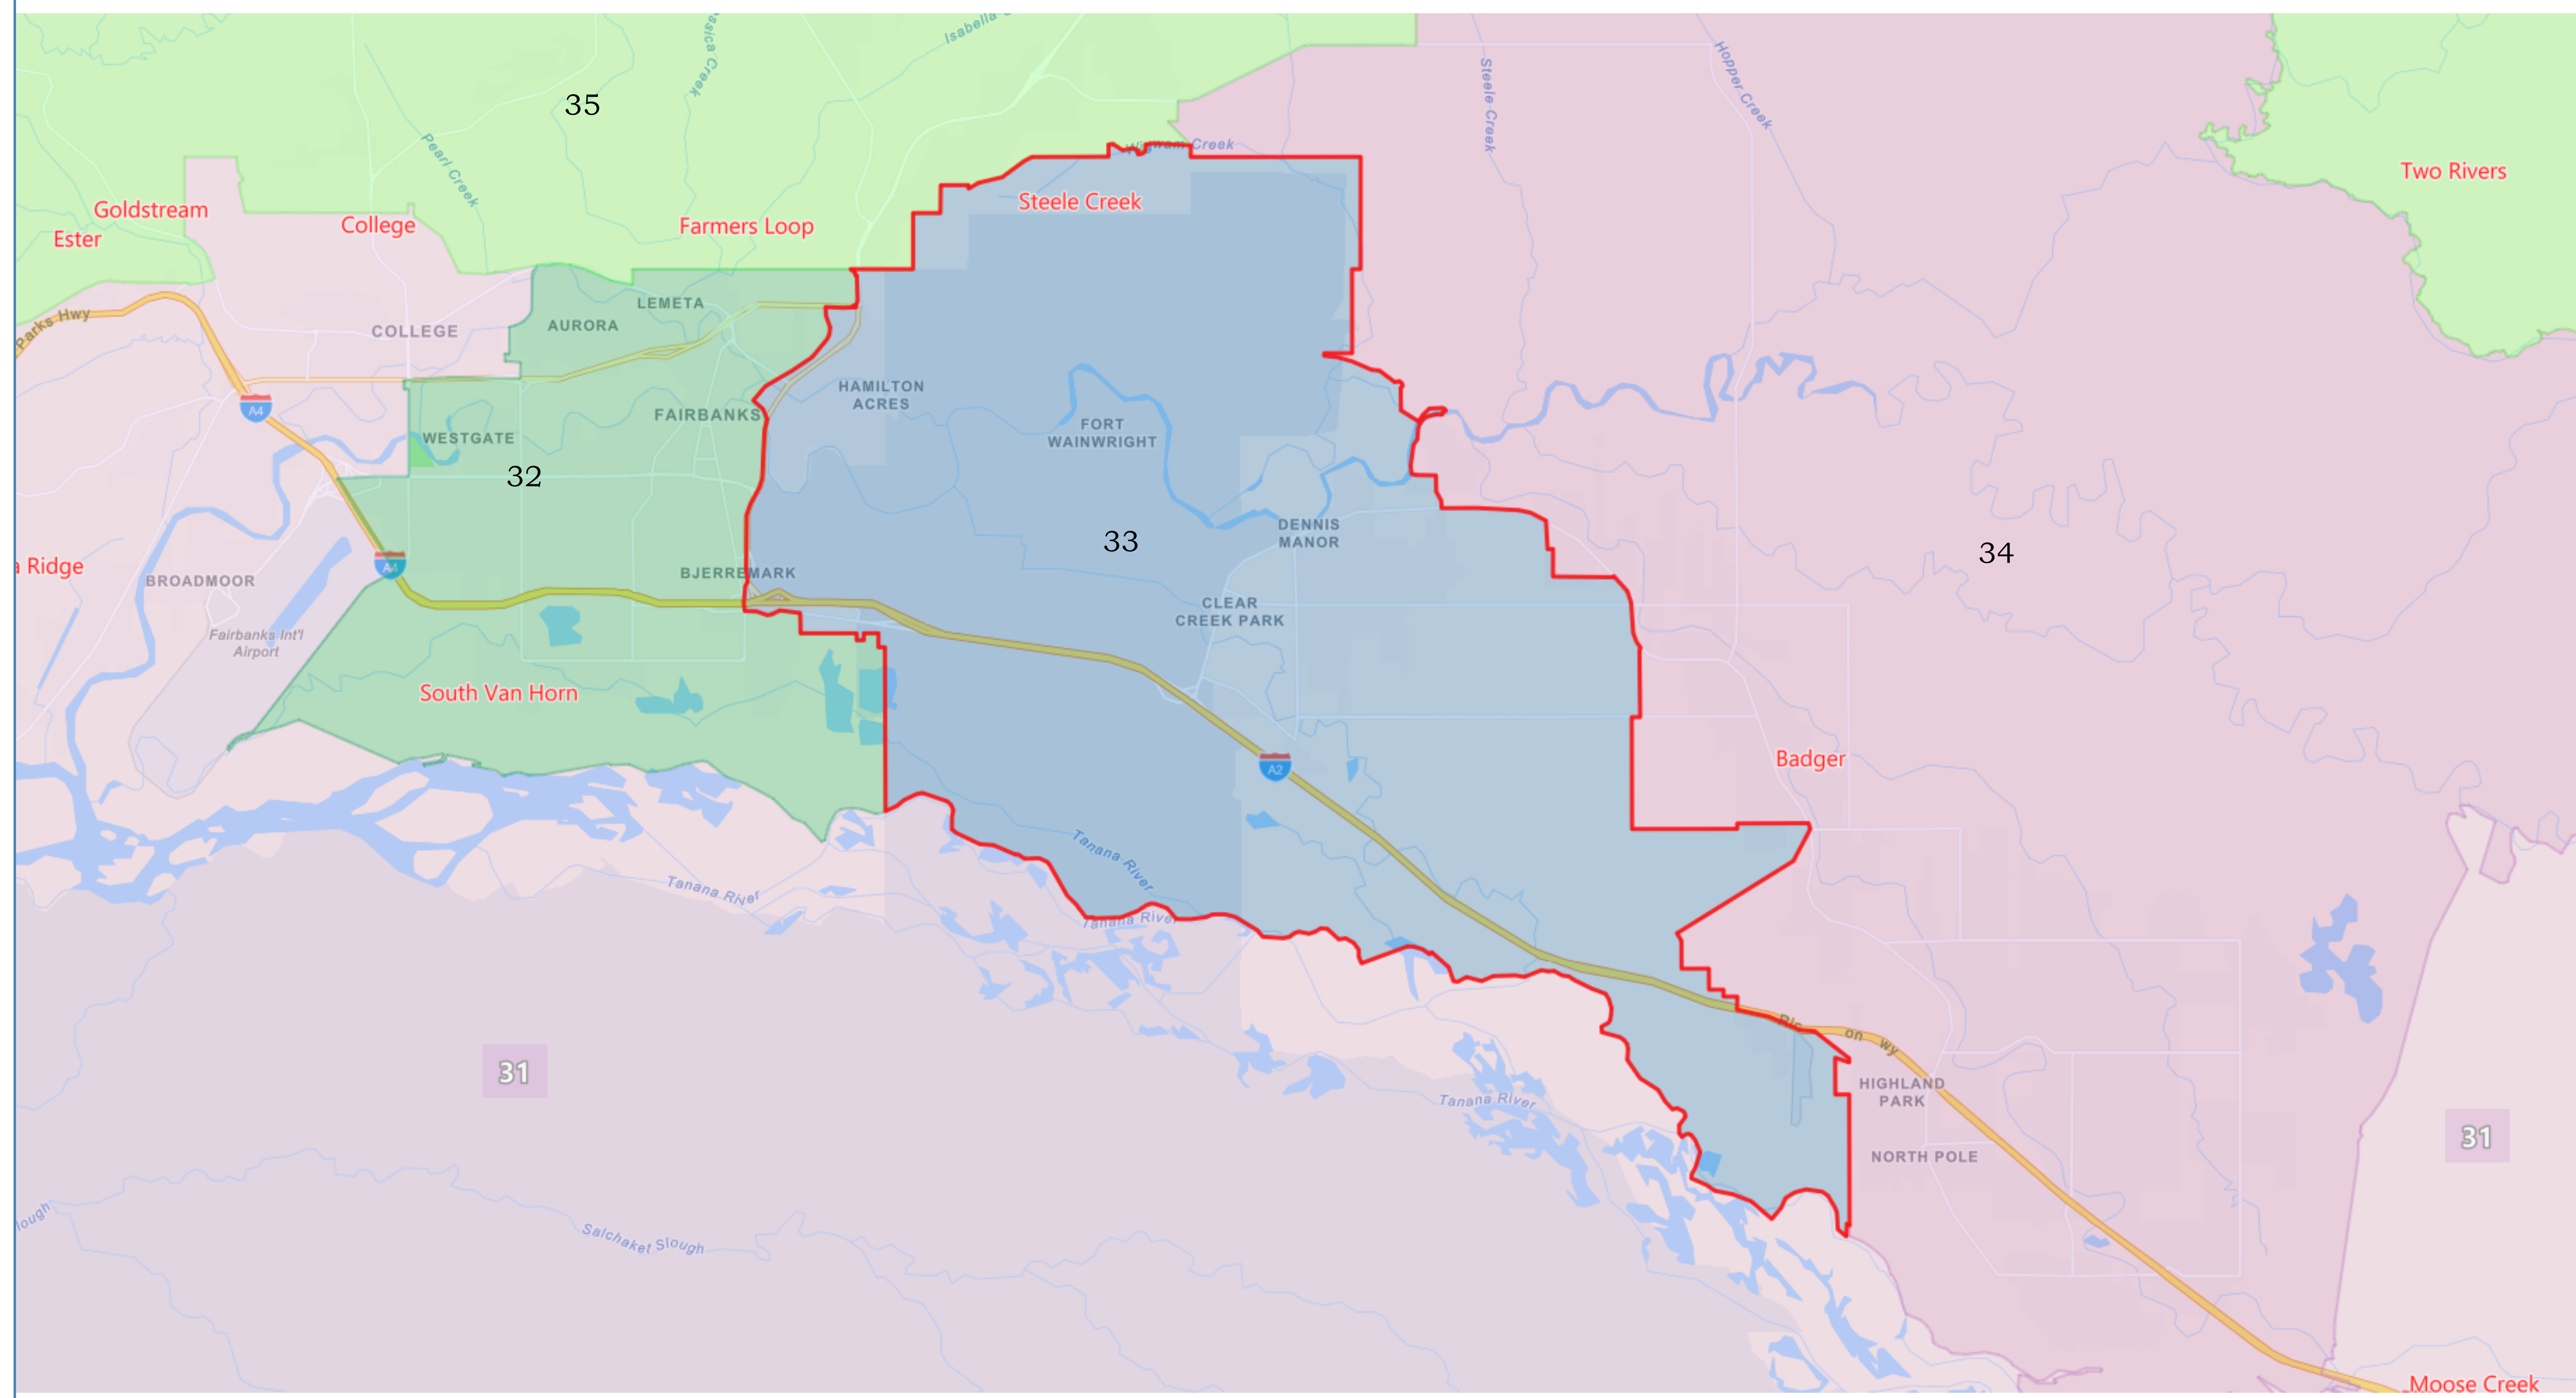

# Board Composite v. 2

Proposed Redistricting Plan Adopted by the Alaska Redistricting Board 9/9/2021

# District

Population: 19 114

Based on 2020 Census Geography and 2020 PL94-171 Data  
Map Gallery link: [www.akredistrict.org/maps](http://www.akredistrict.org/maps)