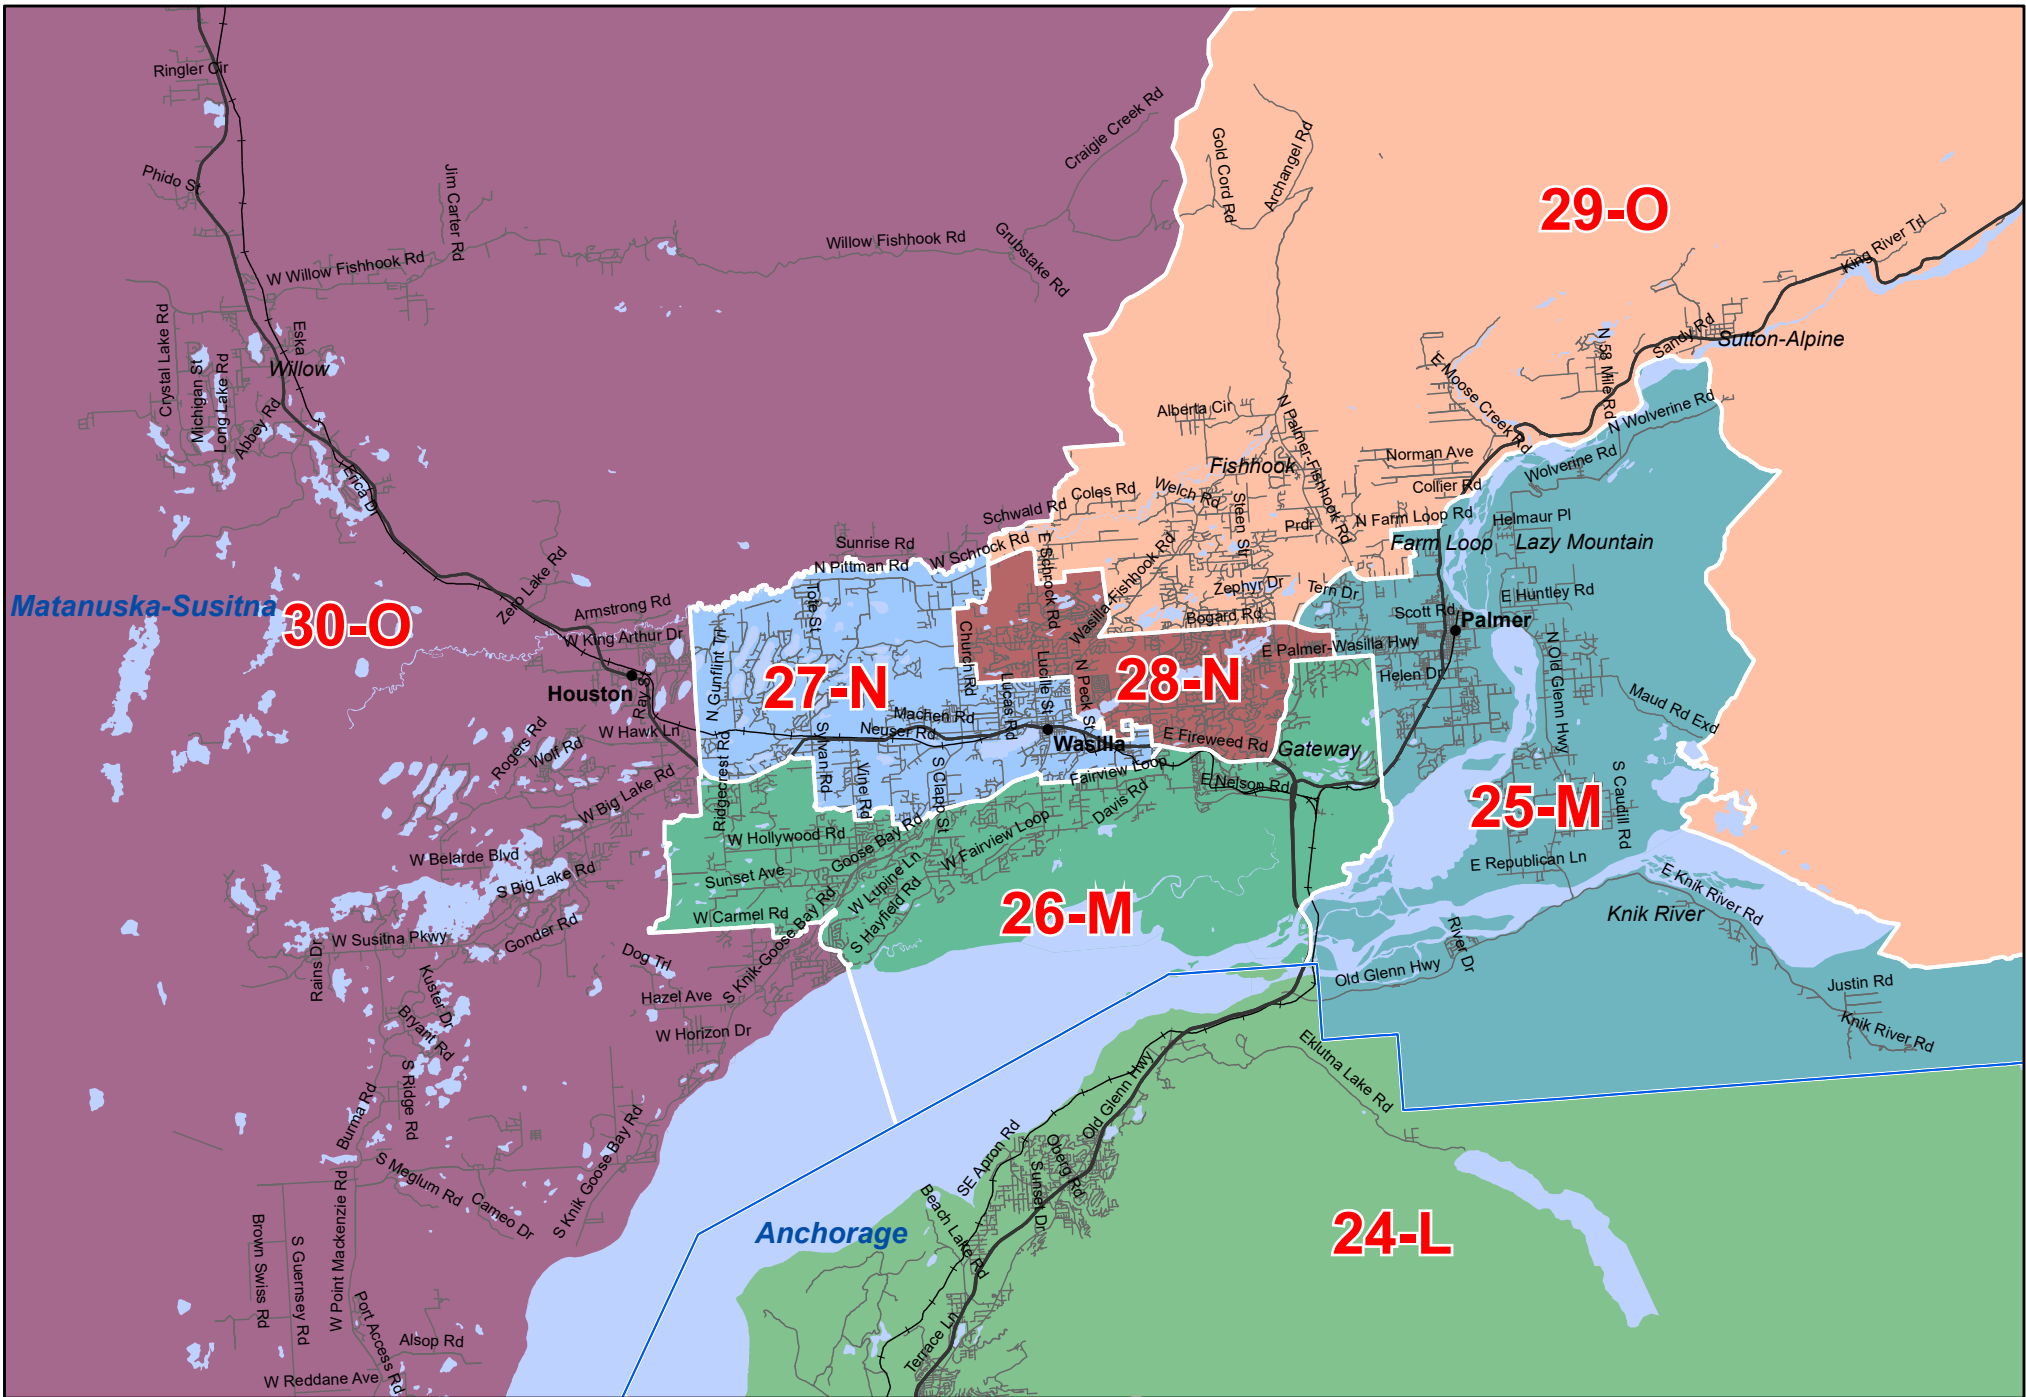

April 2022 Board Proclamation Mat-Su

Redistricting Plan Adopted by the Alaska Redistricting Board 04/13/2022

Based on 2020 Census Geography and 2020 PL94-171 Data; Map Gallery link: www.akredistrict.org/maps