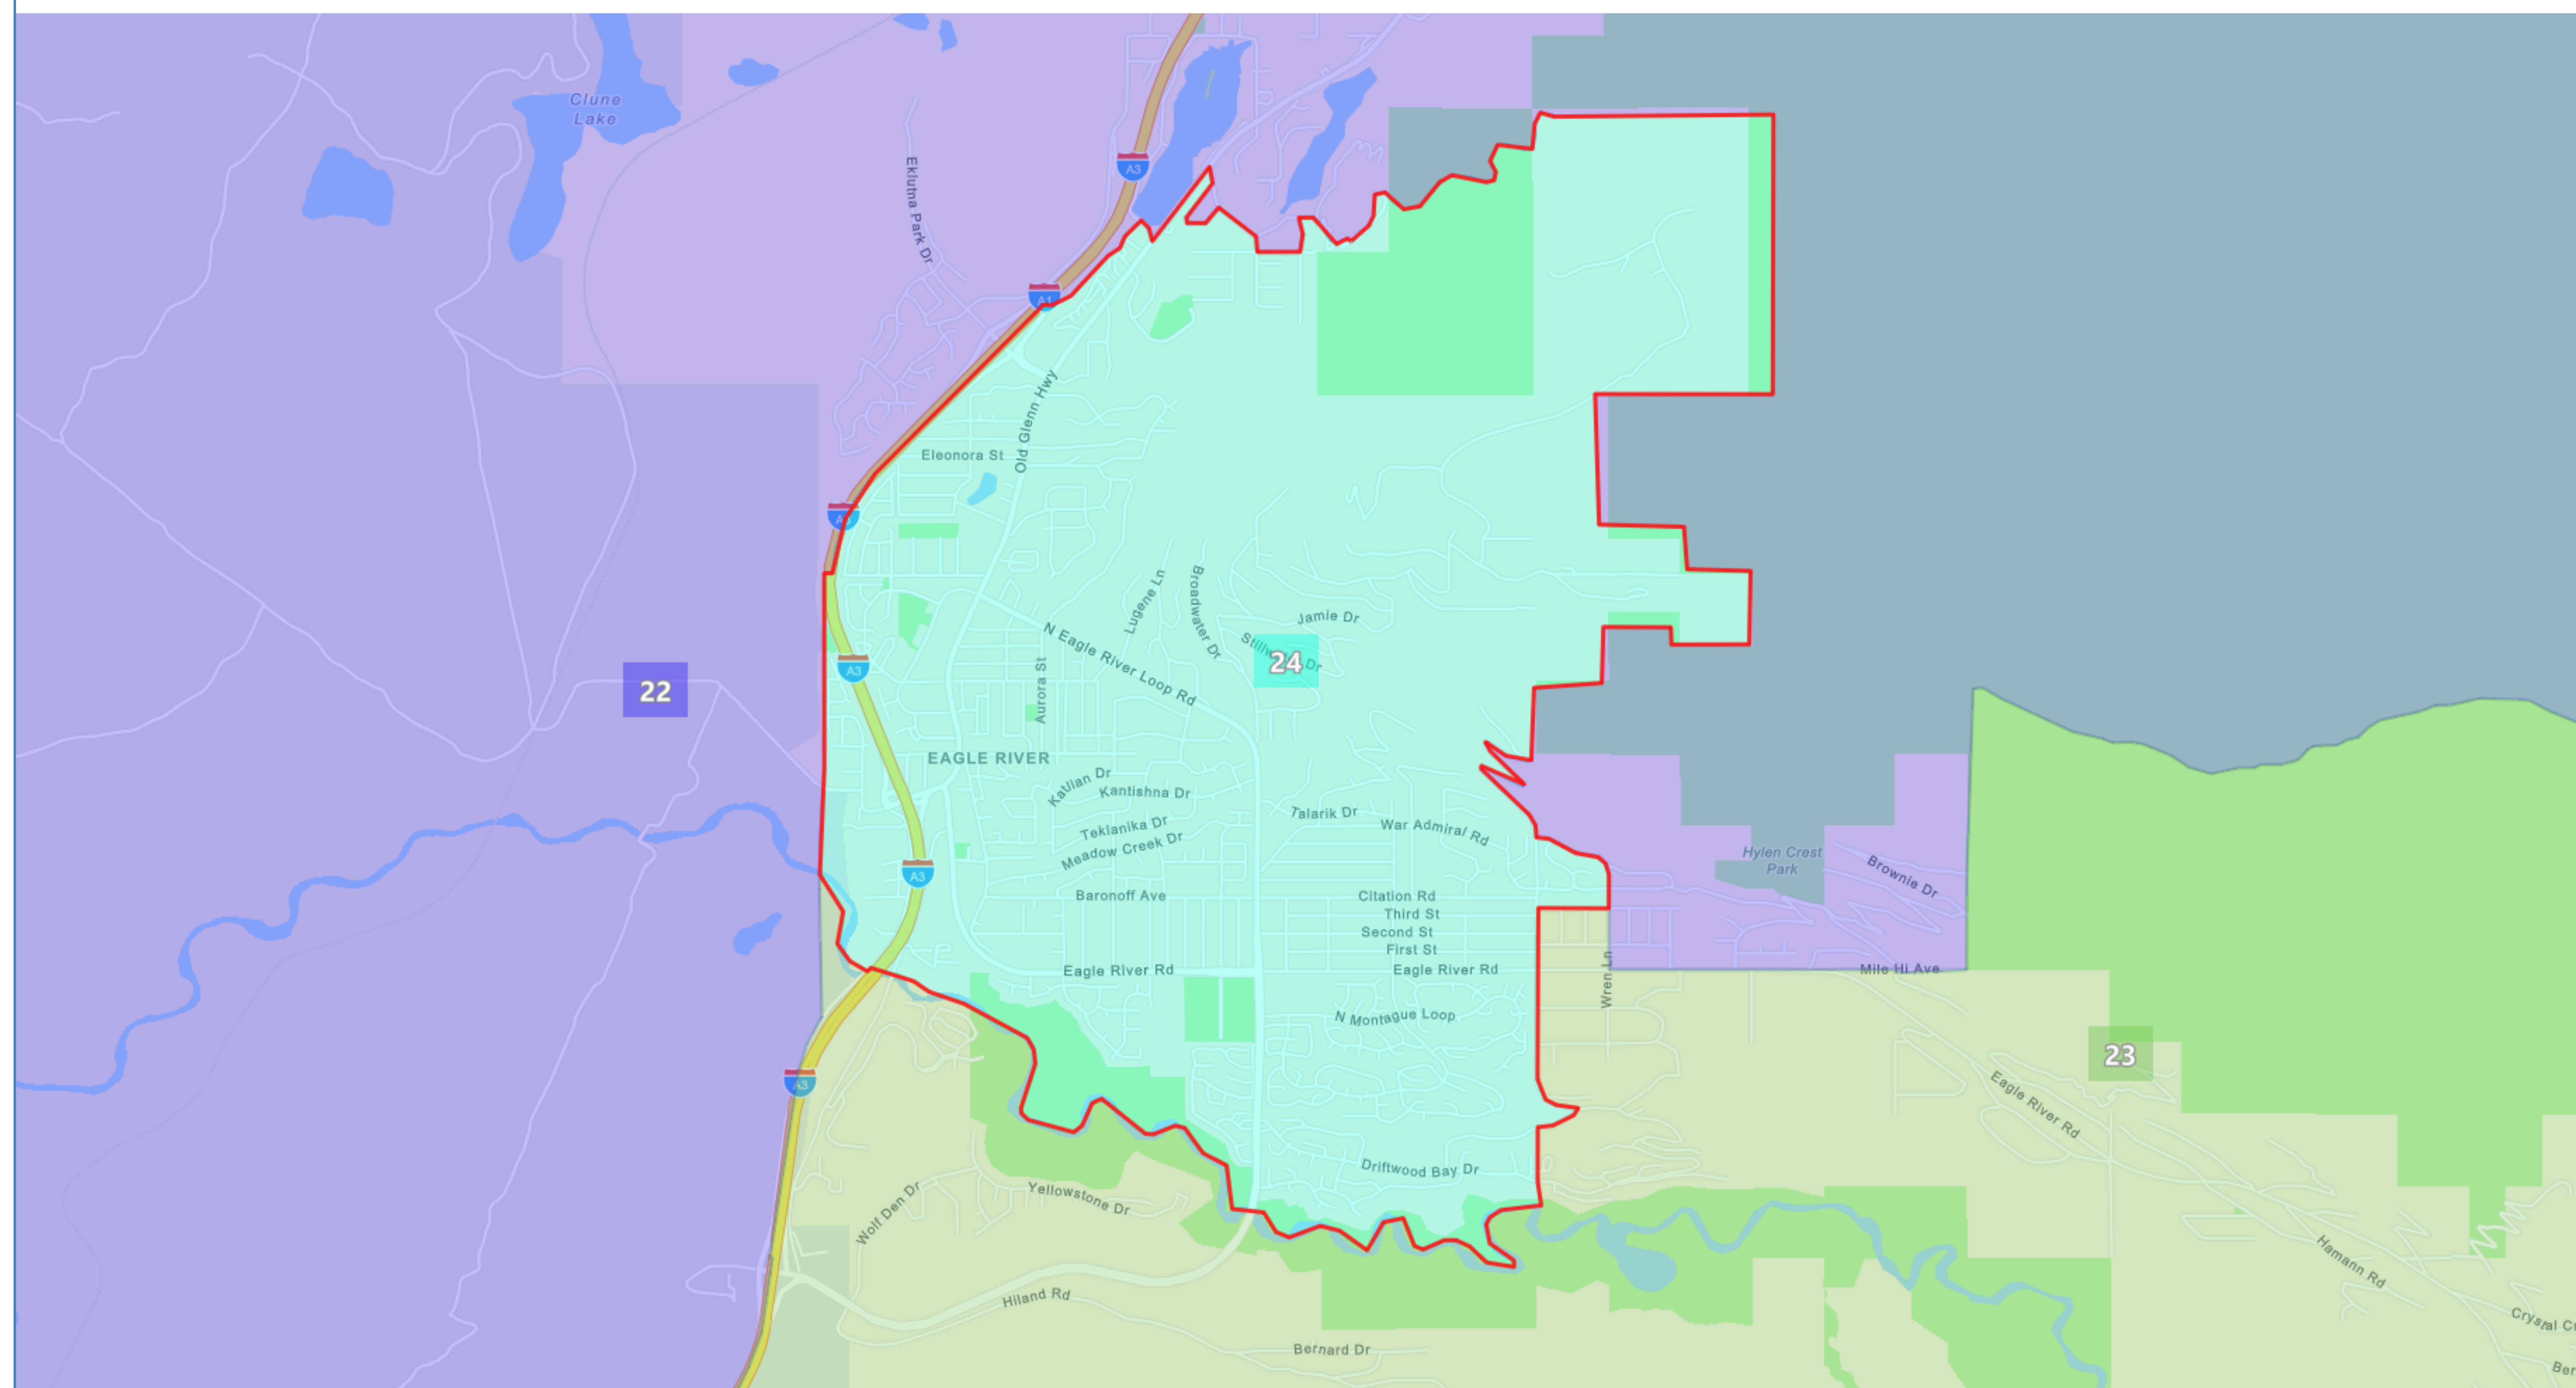

# Board Composite v. 2

Proposed Redistricting Plan Adopted by the Alaska Redistricting Board 9/9/2021

## District 24

Population: 18,388

Based on 2020 Census Geography and 2020 PL94-171 Data  
Map Gallery link: [www.akredistrict.org/maps](http://www.akredistrict.org/maps)