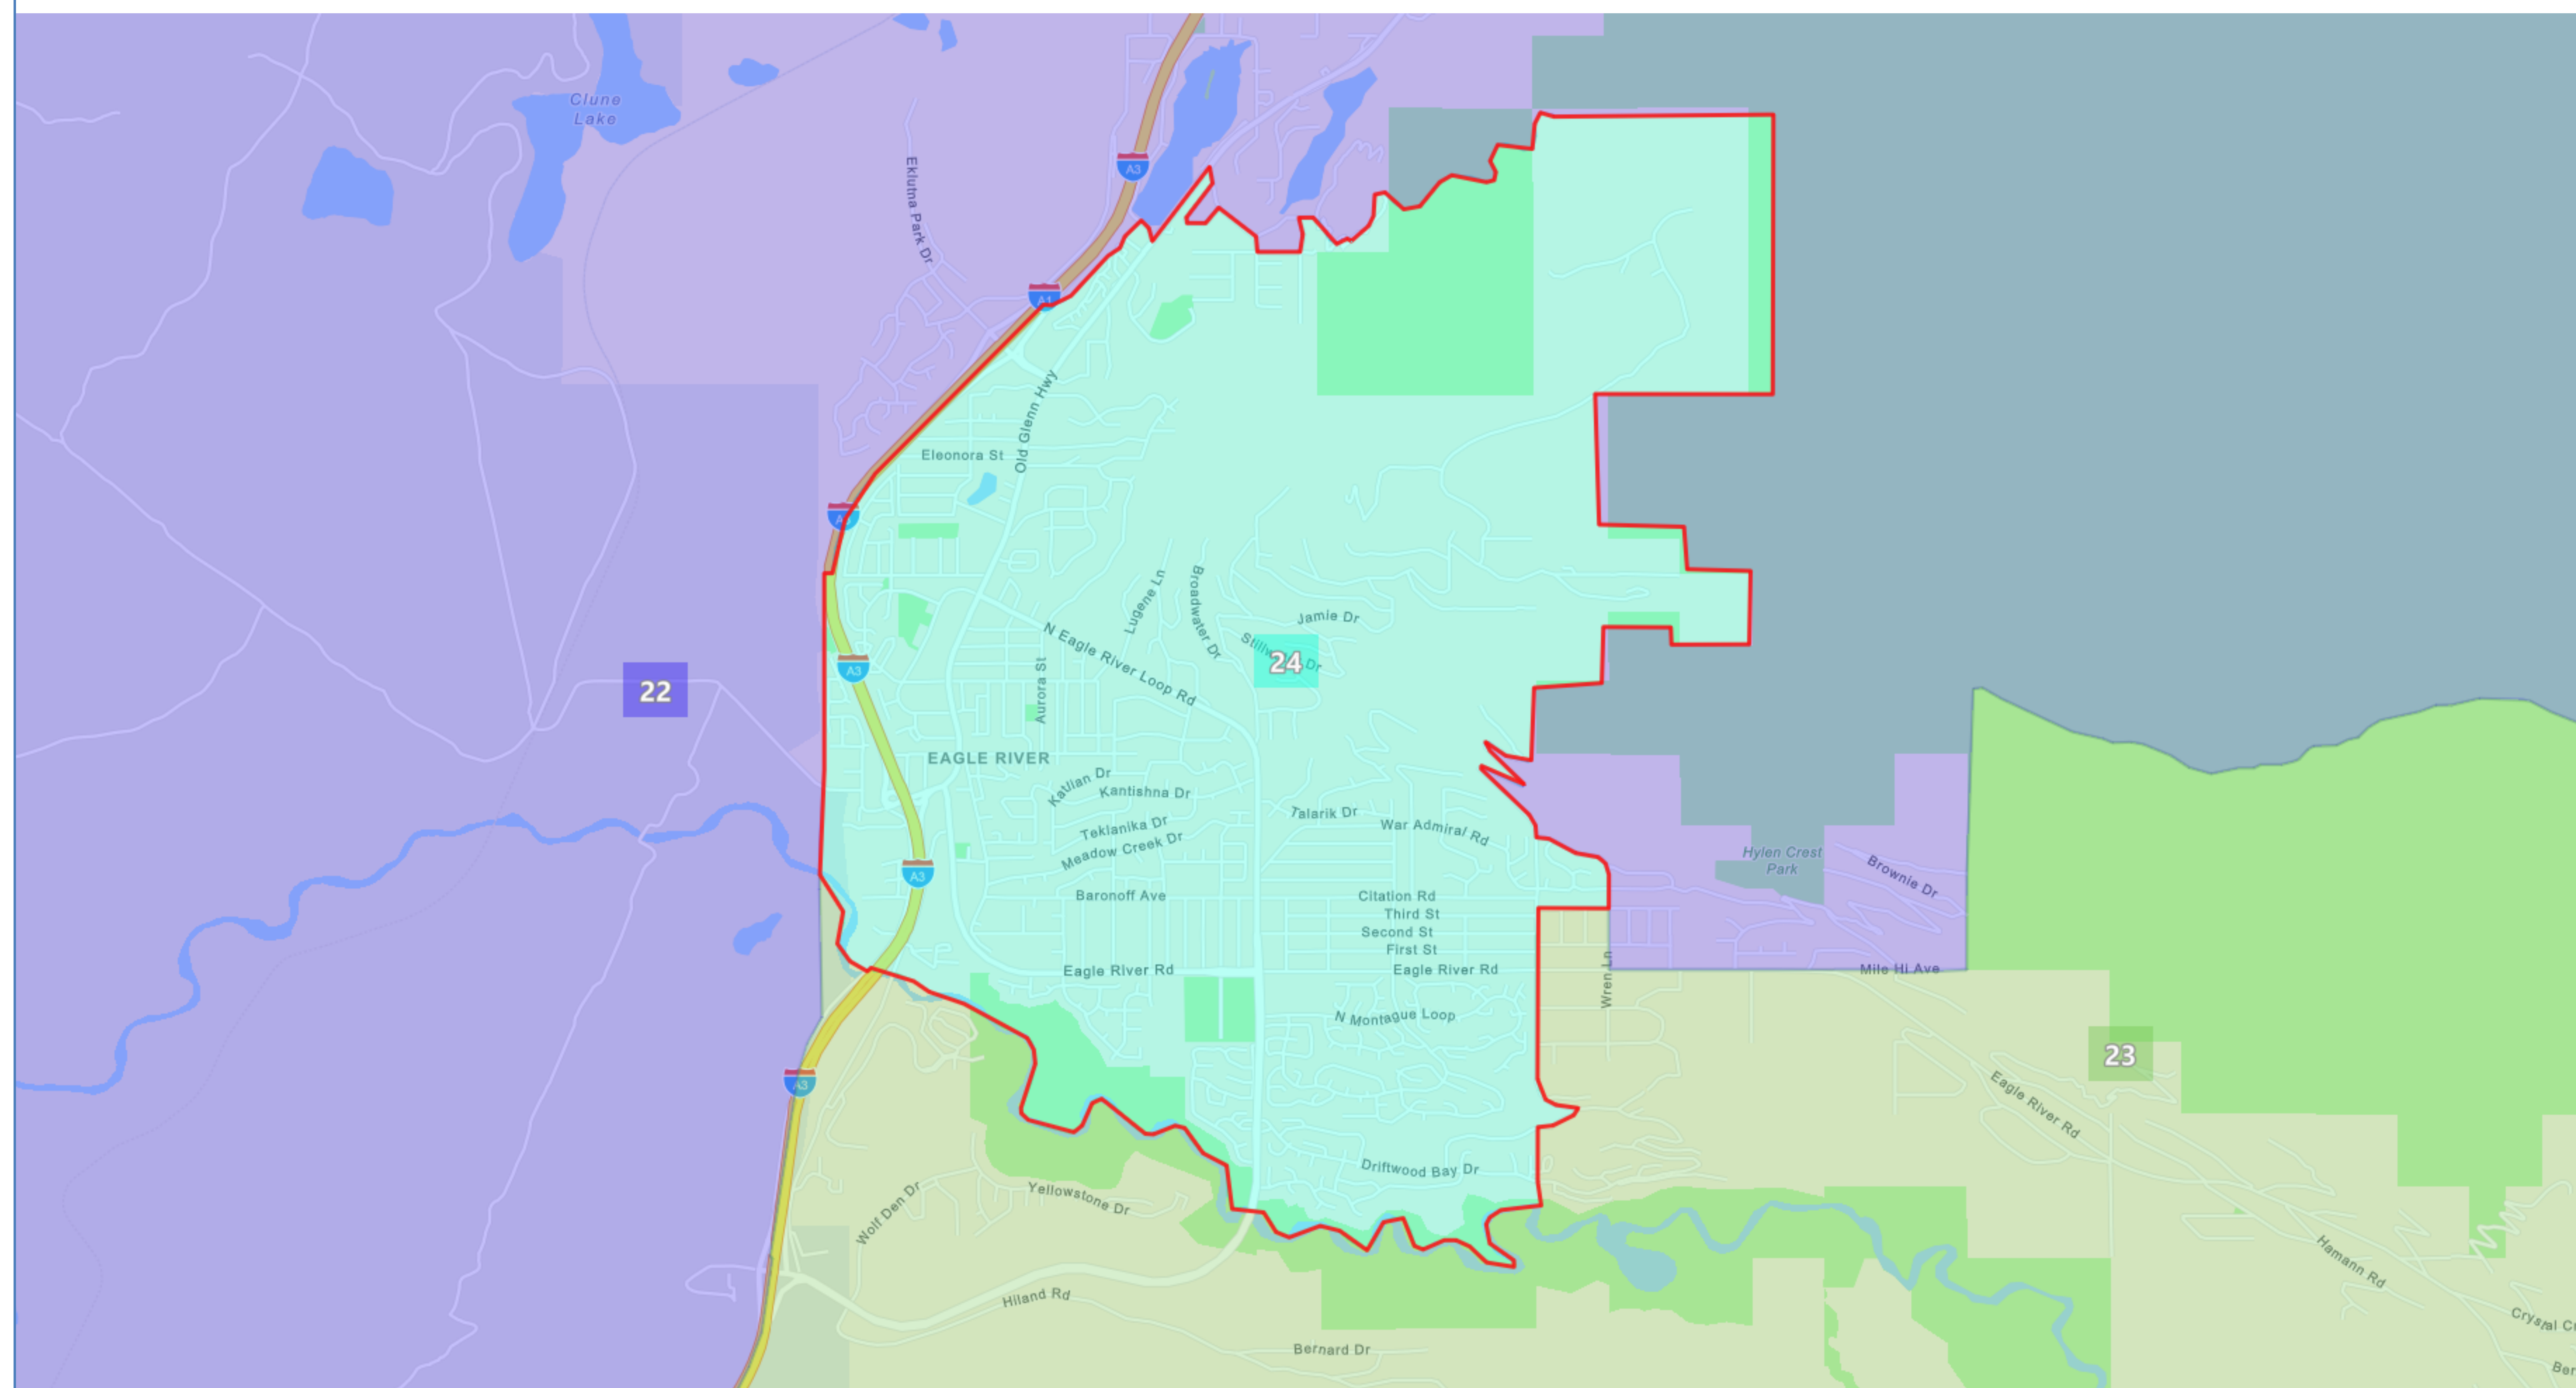

Board Composite v. 2

Proposed Redistricting Plan Adopted by the Alaska Redistricting Board 9/9/2021

District 24

Population: 18,388

Based on 2020 Census Geography and 2020 PL94-171 Data
Map Gallery link: www.akredistrict.org/maps