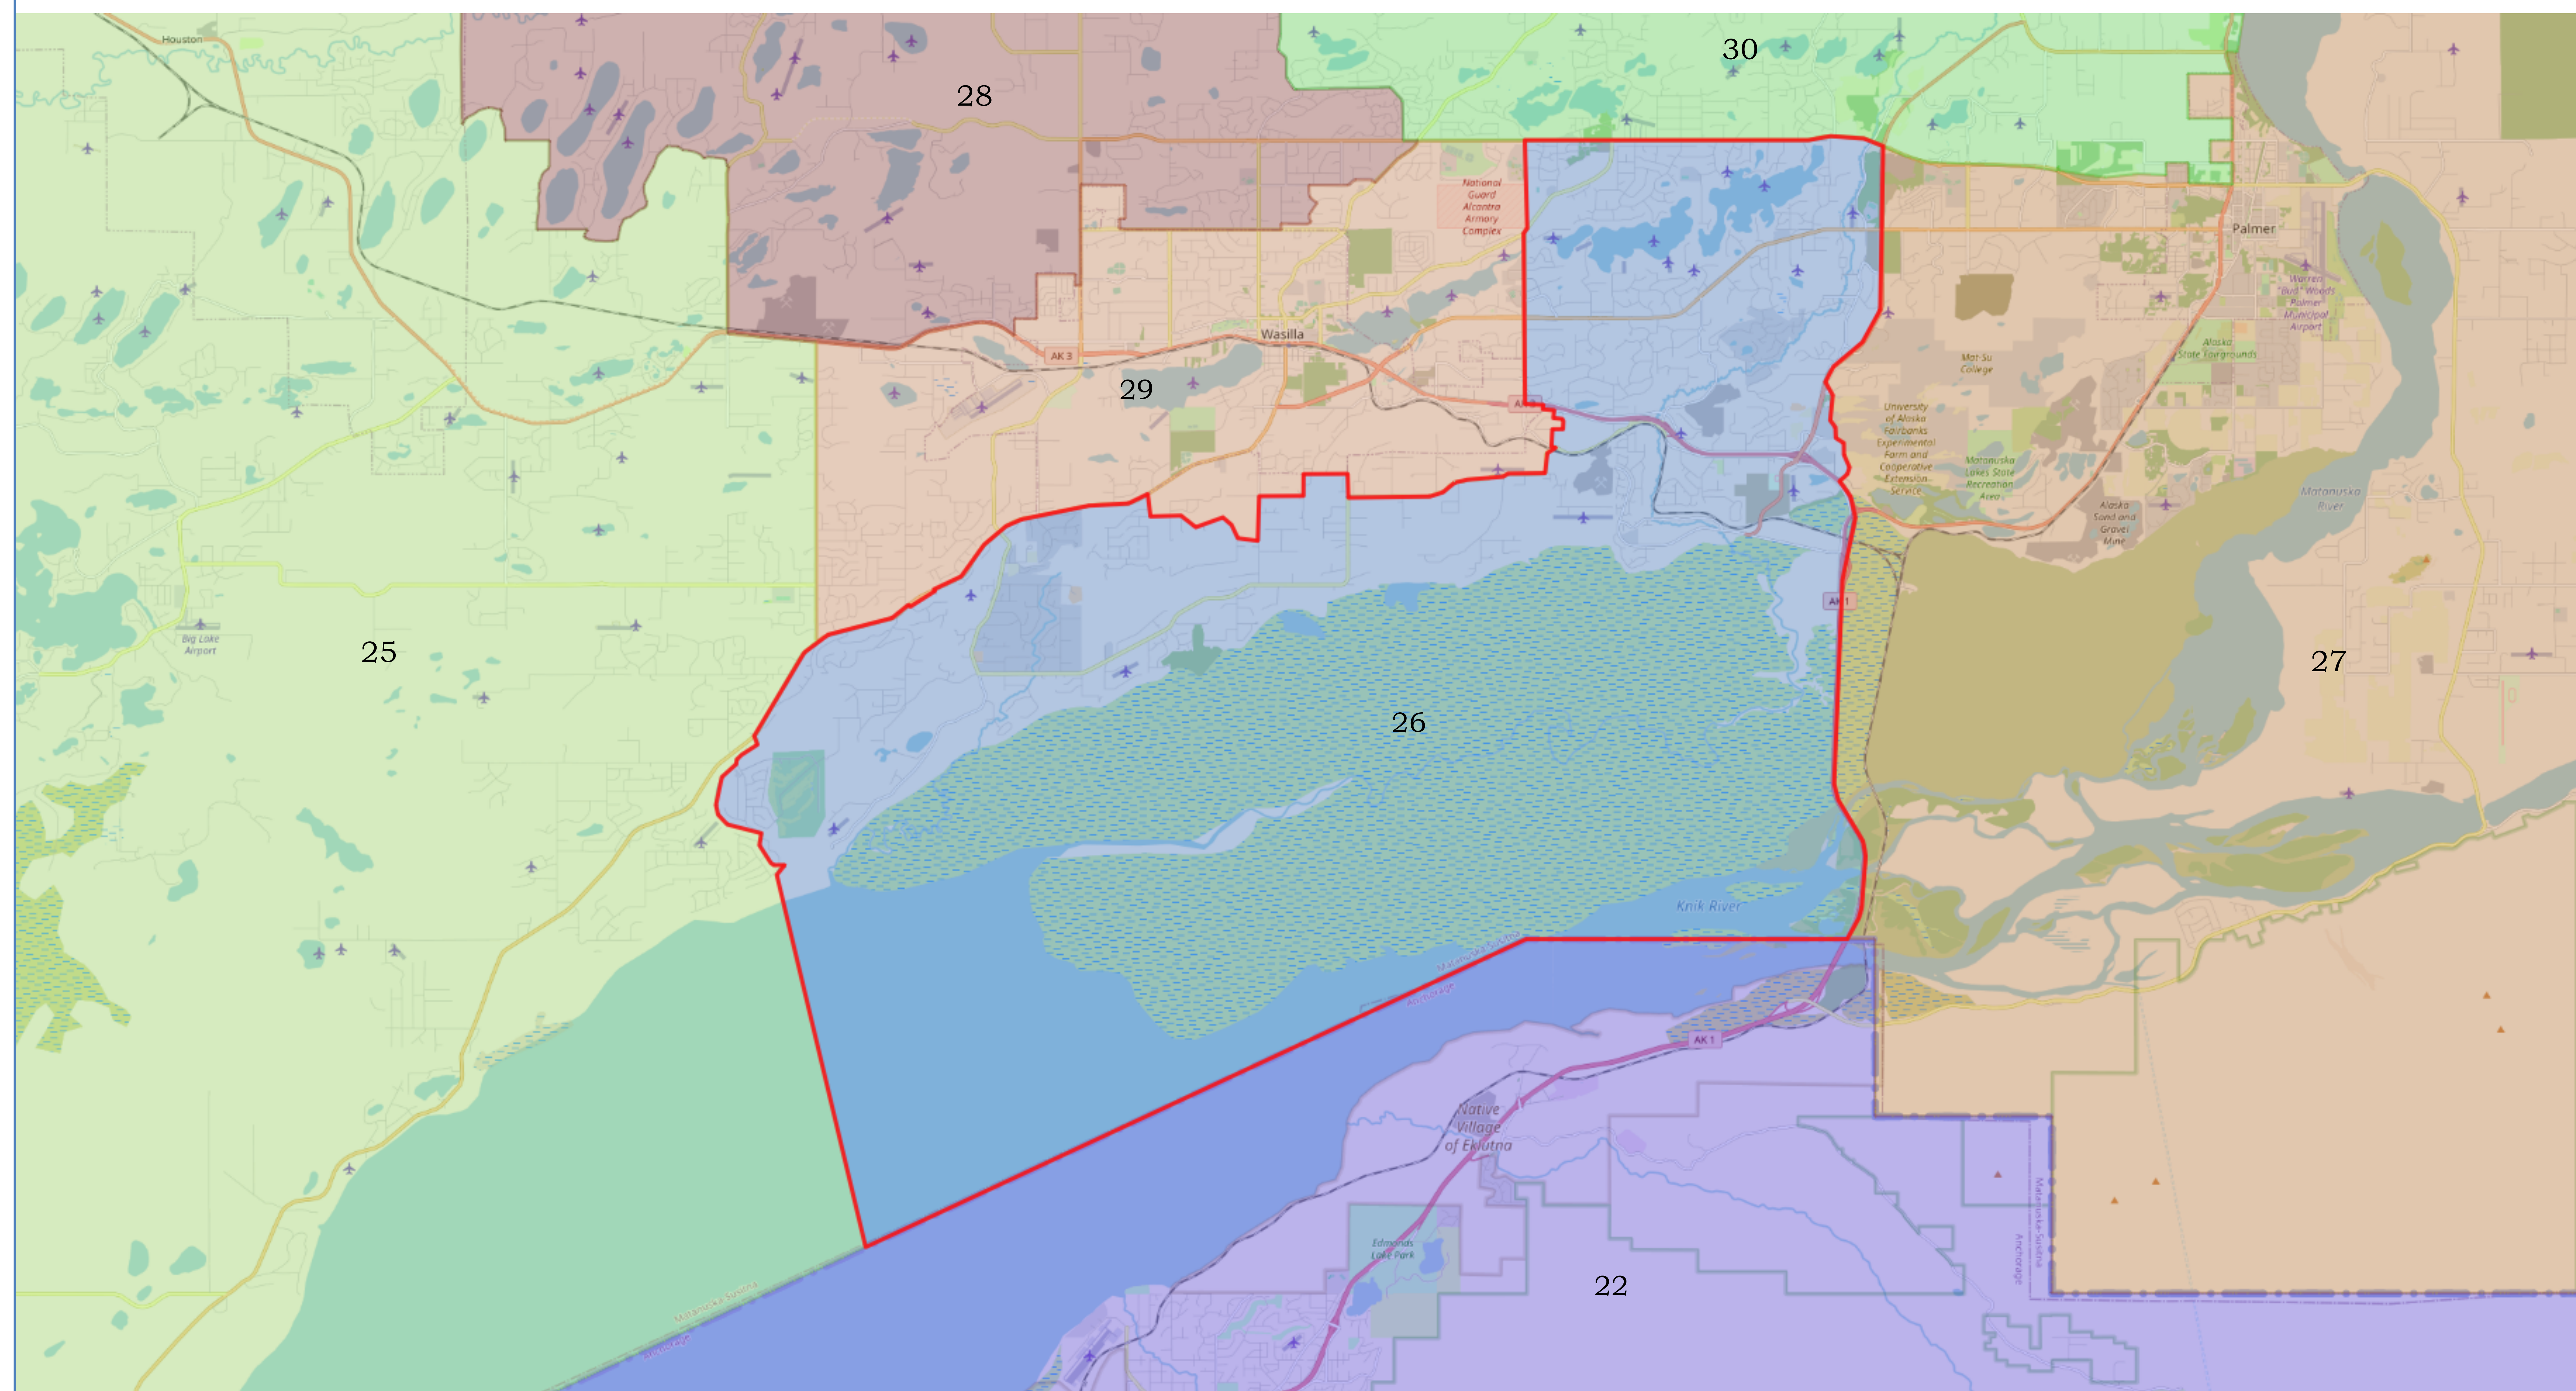

Board Composite v. 1

Proposed Redistricting Plan Adopted by the Alaska Redistricting Board 9/9/2021

District 26

Population: 17,955

Based on 2020 Census Geography and 2020 PL94-171 Data
Map Gallery link: www.akredistrict.org/maps