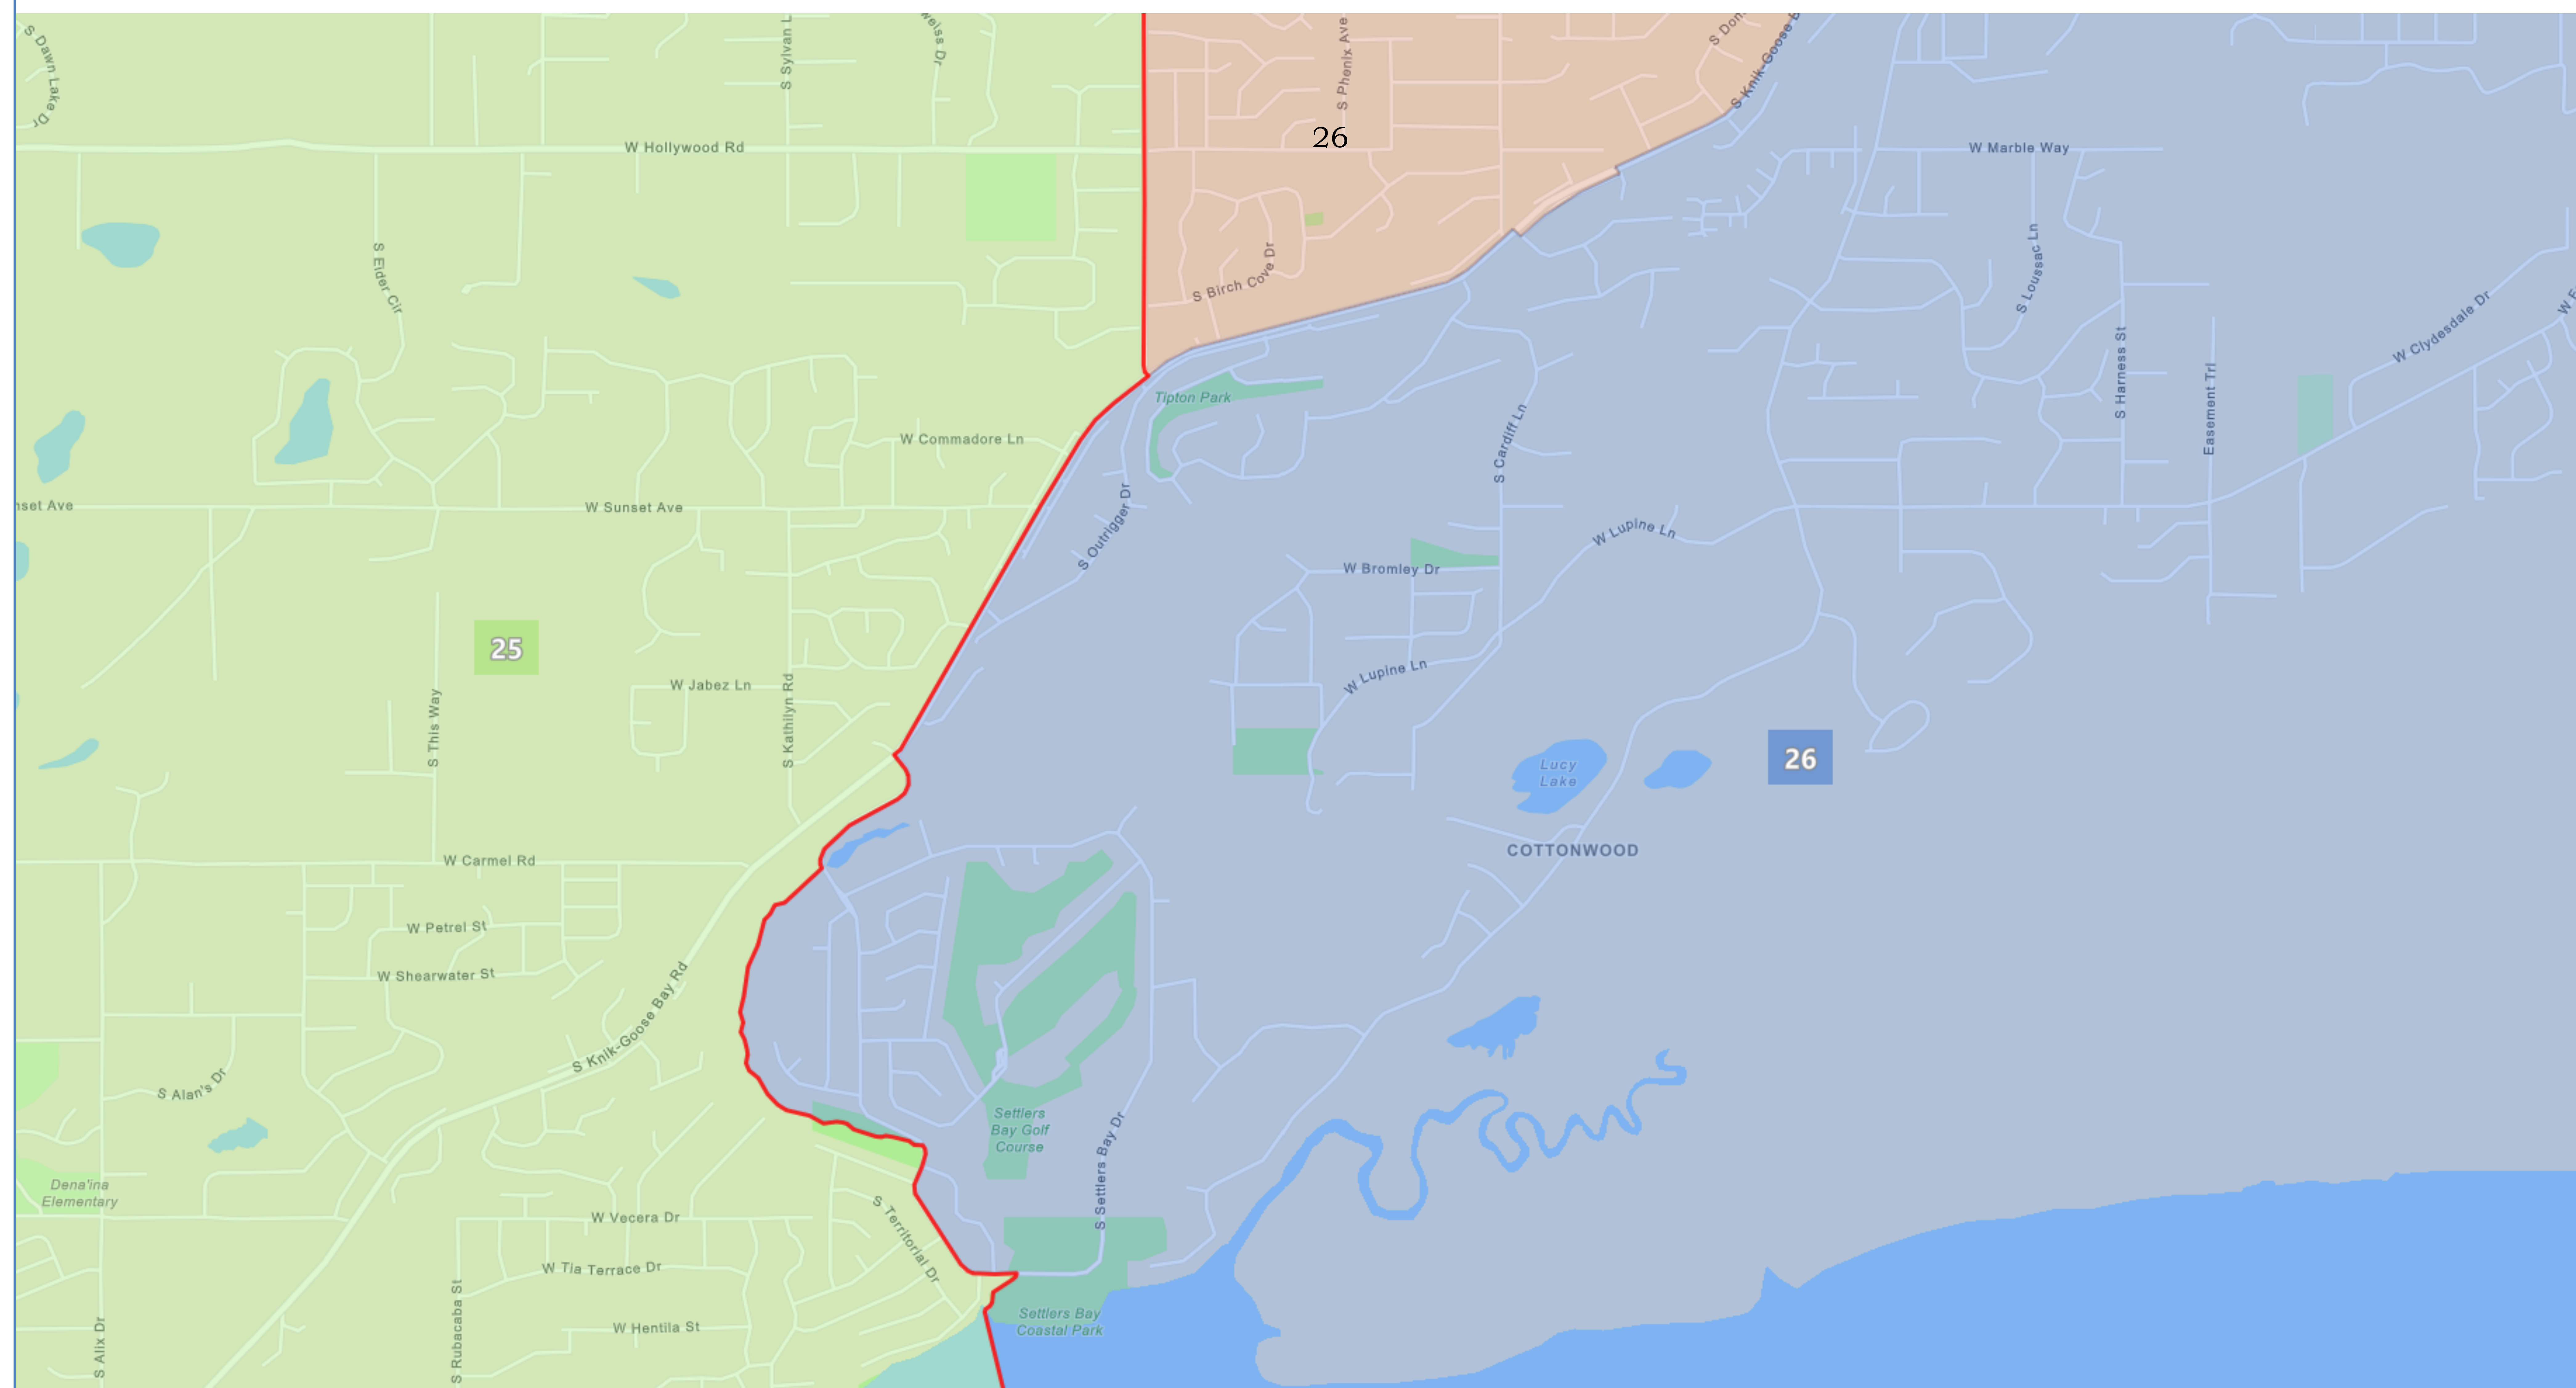

# Board Composite v. 2

Proposed Redistricting Plan Adopted by the Alaska Redistricting Board 9/9/2021

# District 25, 26, 29 Border

Based on 2020 Census Geography and 2020 PL94-171 Data  
Map Gallery link: [www.akredistrict.org/maps](http://www.akredistrict.org/maps)