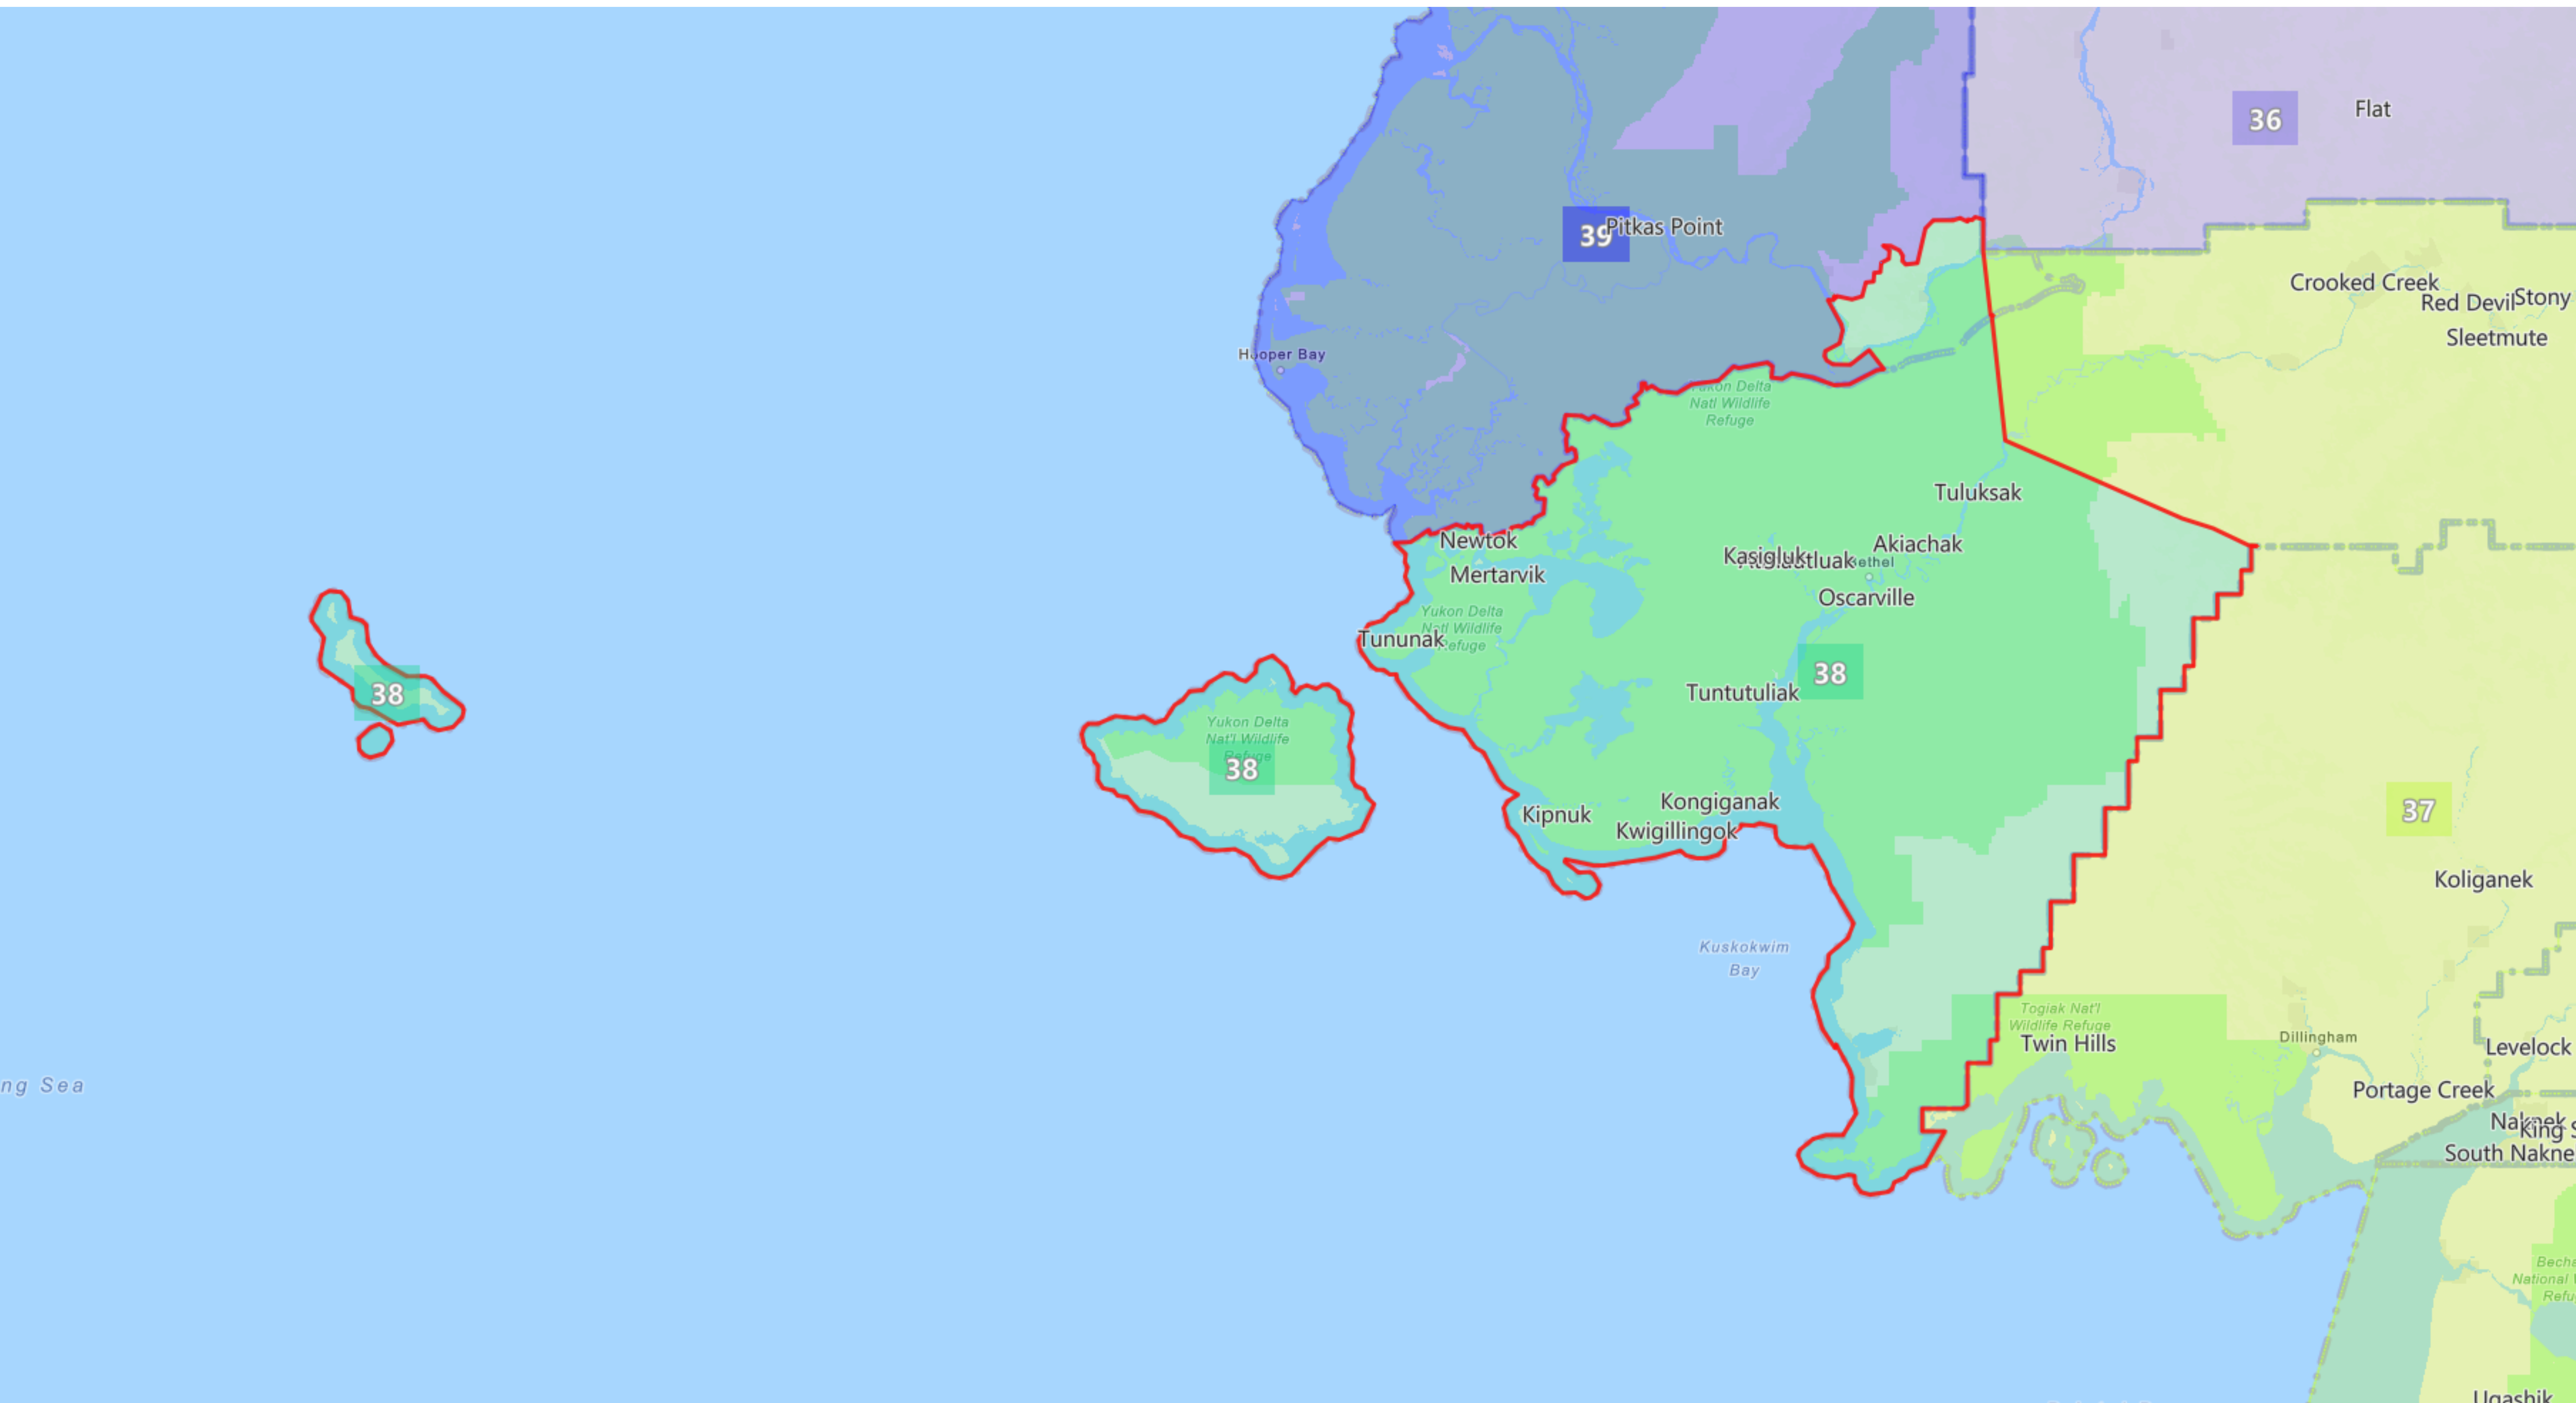

# Board Composite v. 2

Proposed Redistricting Plan Adopted by the Alaska Redistricting Board 9/9/2021

# District 38

Population: 17,636

Based on 2020 Census Geography and 2020 PL94-171 Data  
Map Gallery link: [www.akredistrict.org/maps](http://www.akredistrict.org/maps)