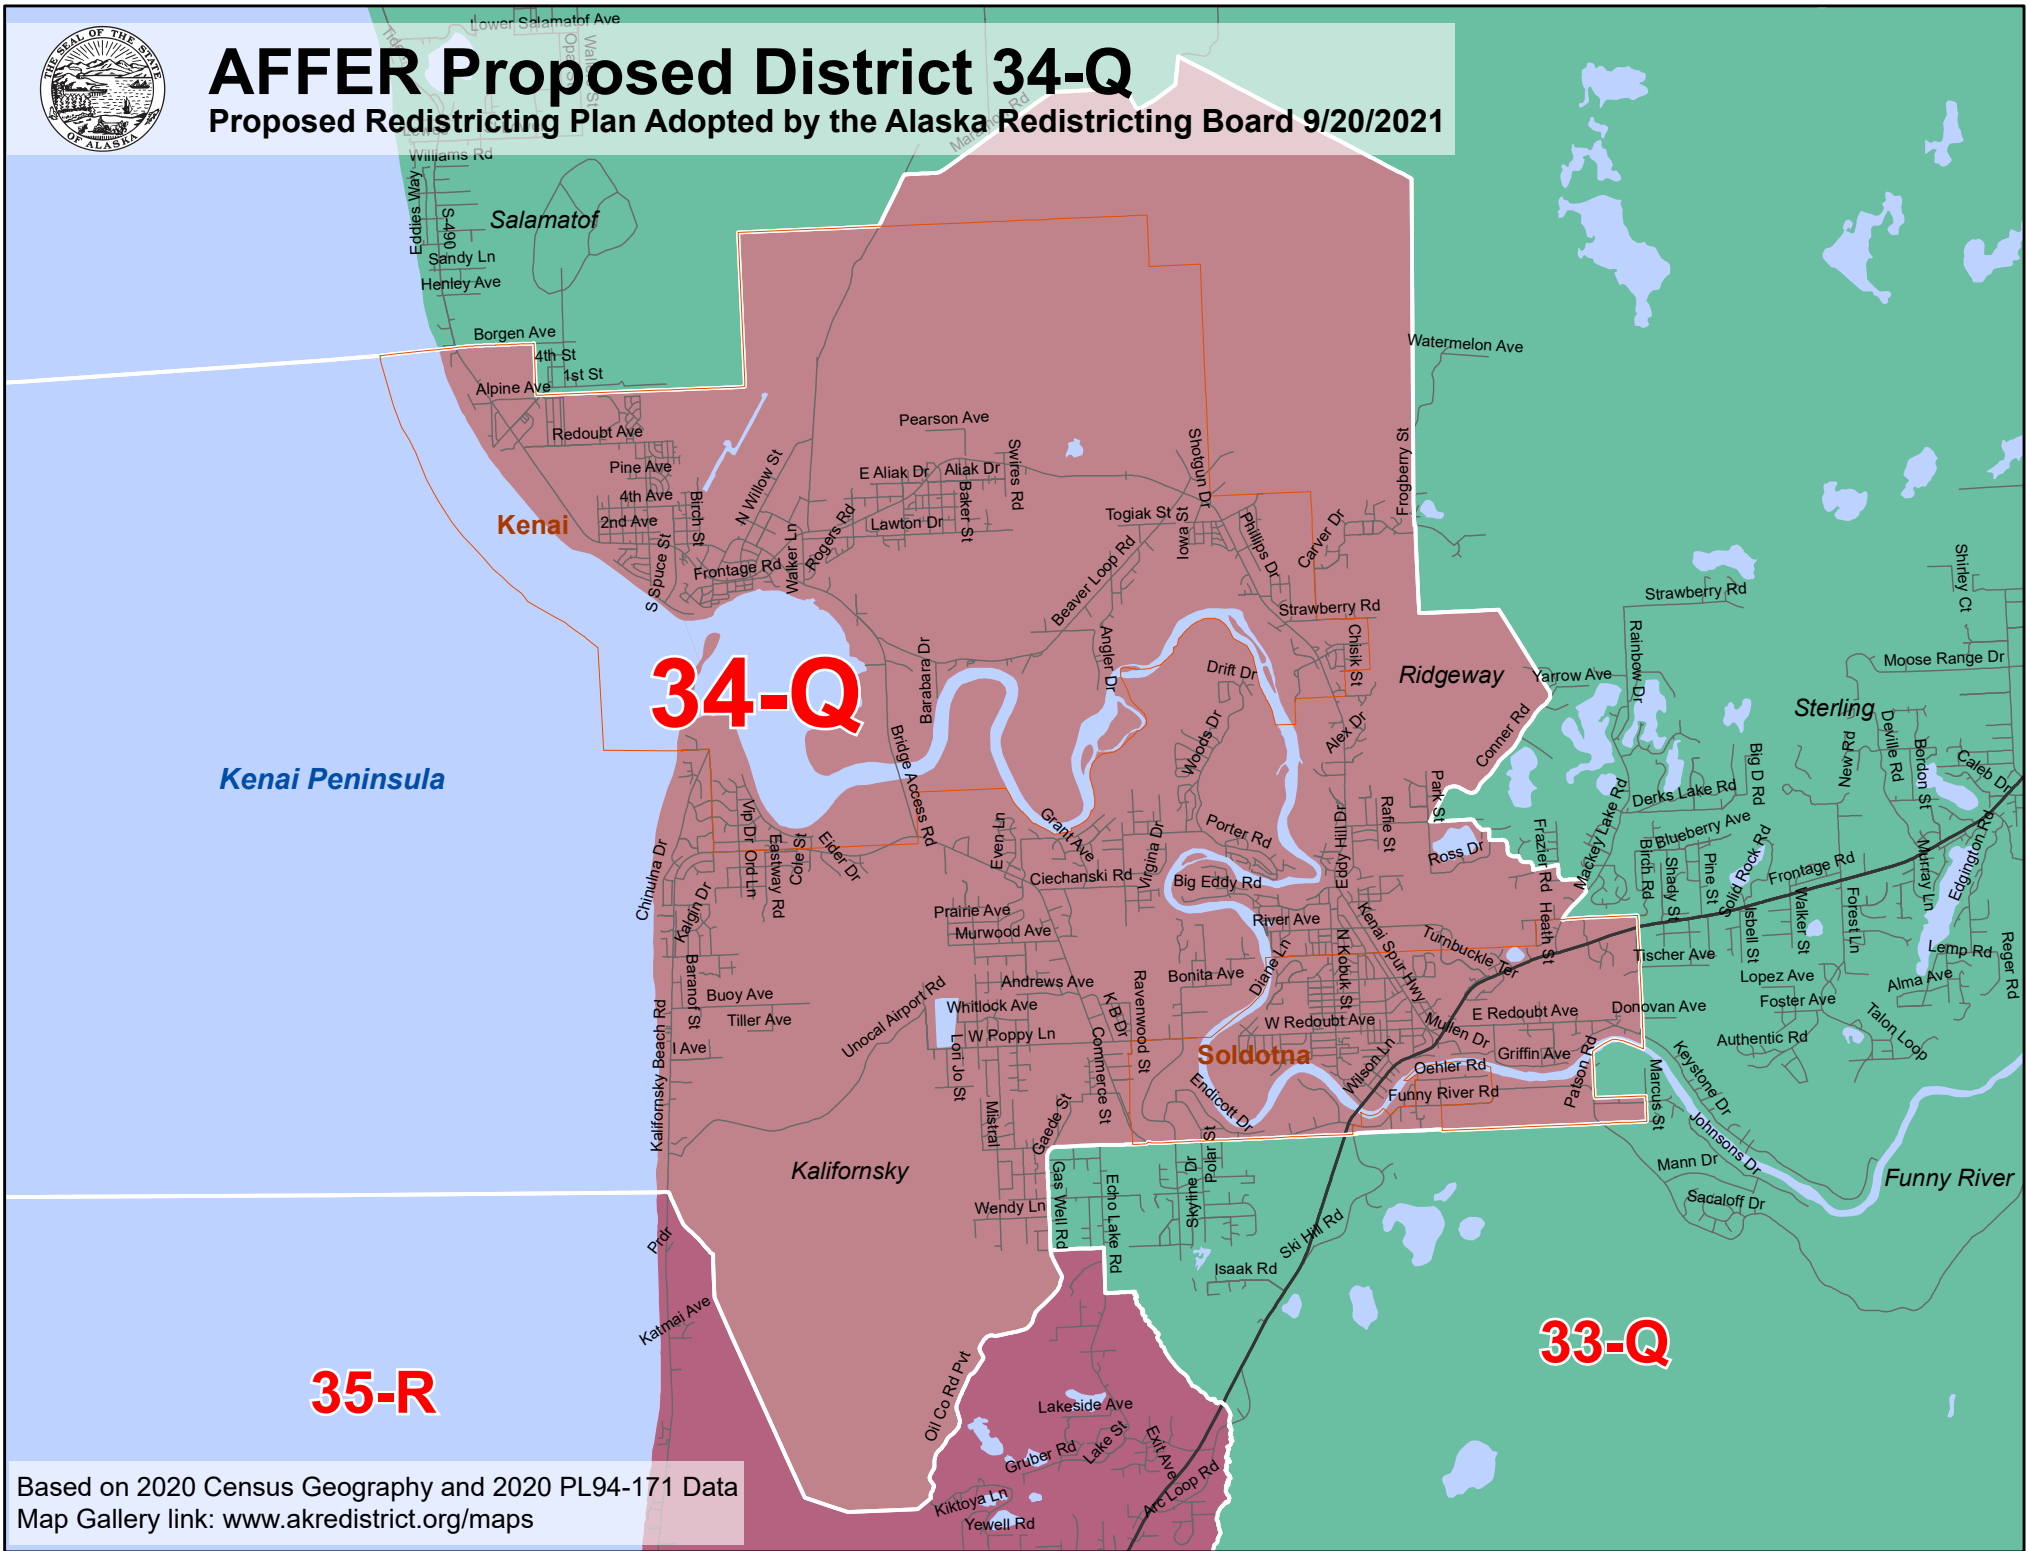

AFFER Proposed District 34-Q

Proposed Redistricting Plan Adopted by the Alaska Redistricting Board 9/20/2021

Kenai Peninsula

34-Q

35-R

33-Q

Based on 2020 Census Geography and 2020 PL94-171 Data
Map Gallery link: www.akredistrict.org/maps