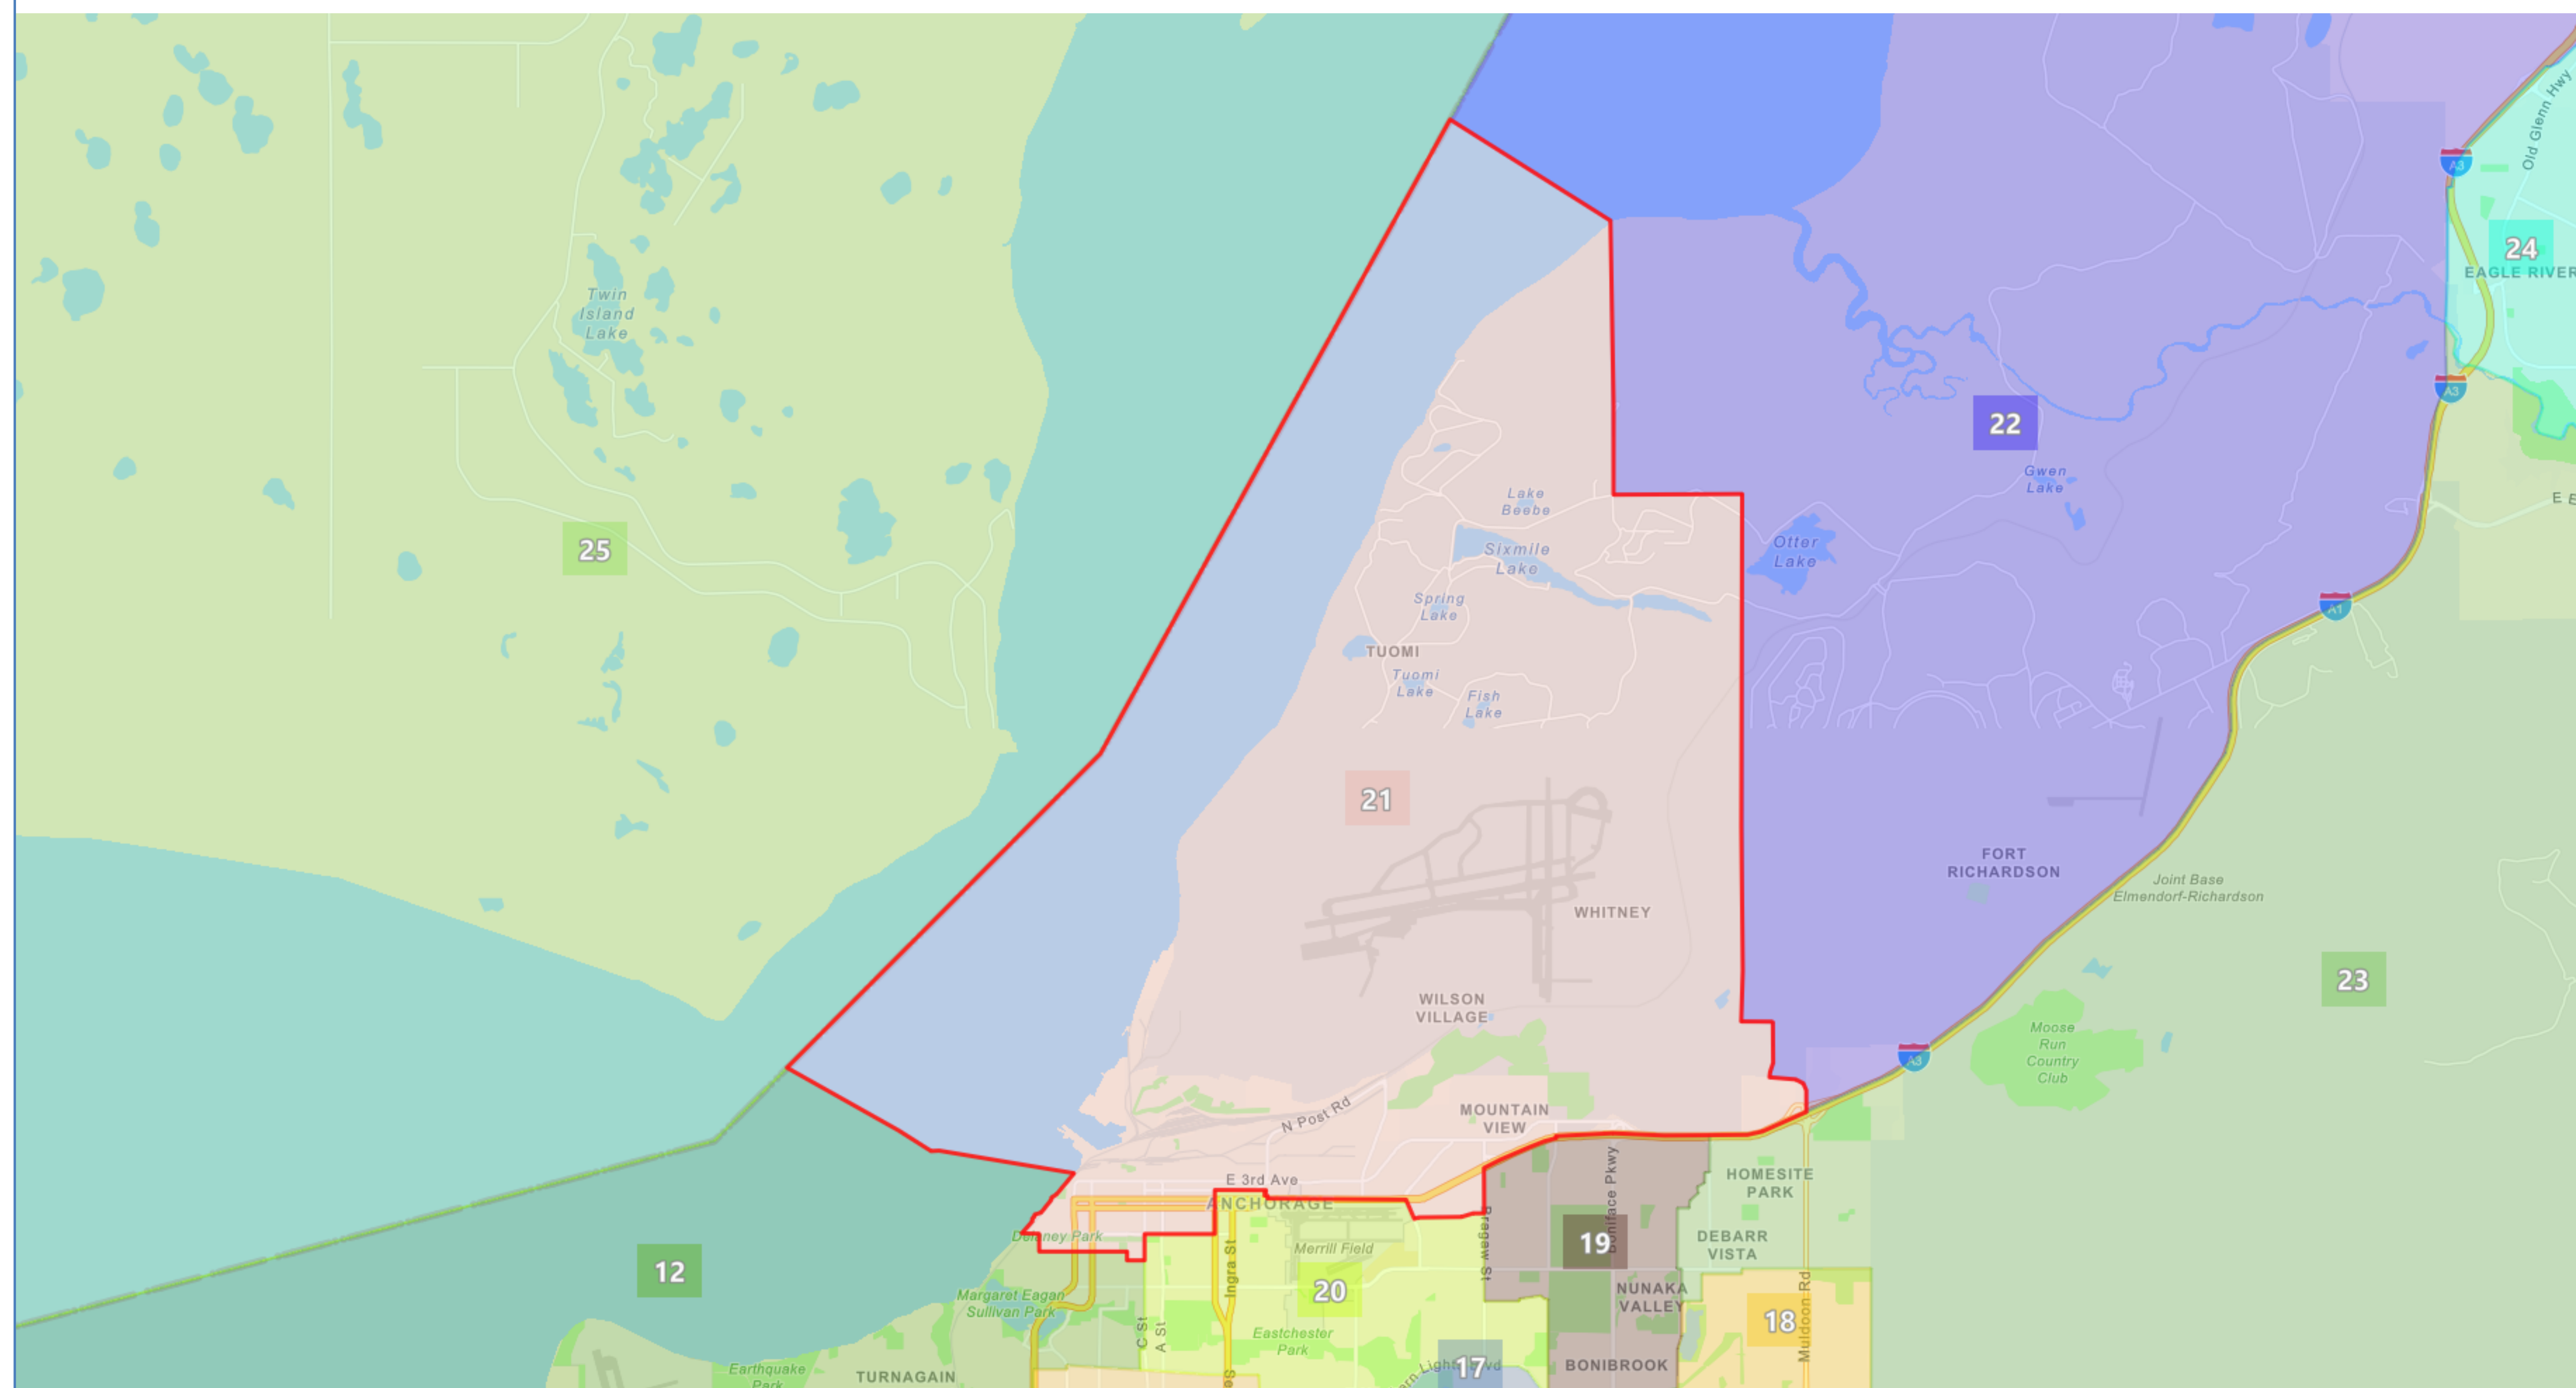

Board Composite v. 2

Proposed Redistricting Plan Adopted by the Alaska Redistricting Board 9/9/2021

District 21

Population: 18,493

Based on 2020 Census Geography and 2020 PL94-171 Data
Map Gallery link: www.akredistrict.org/maps