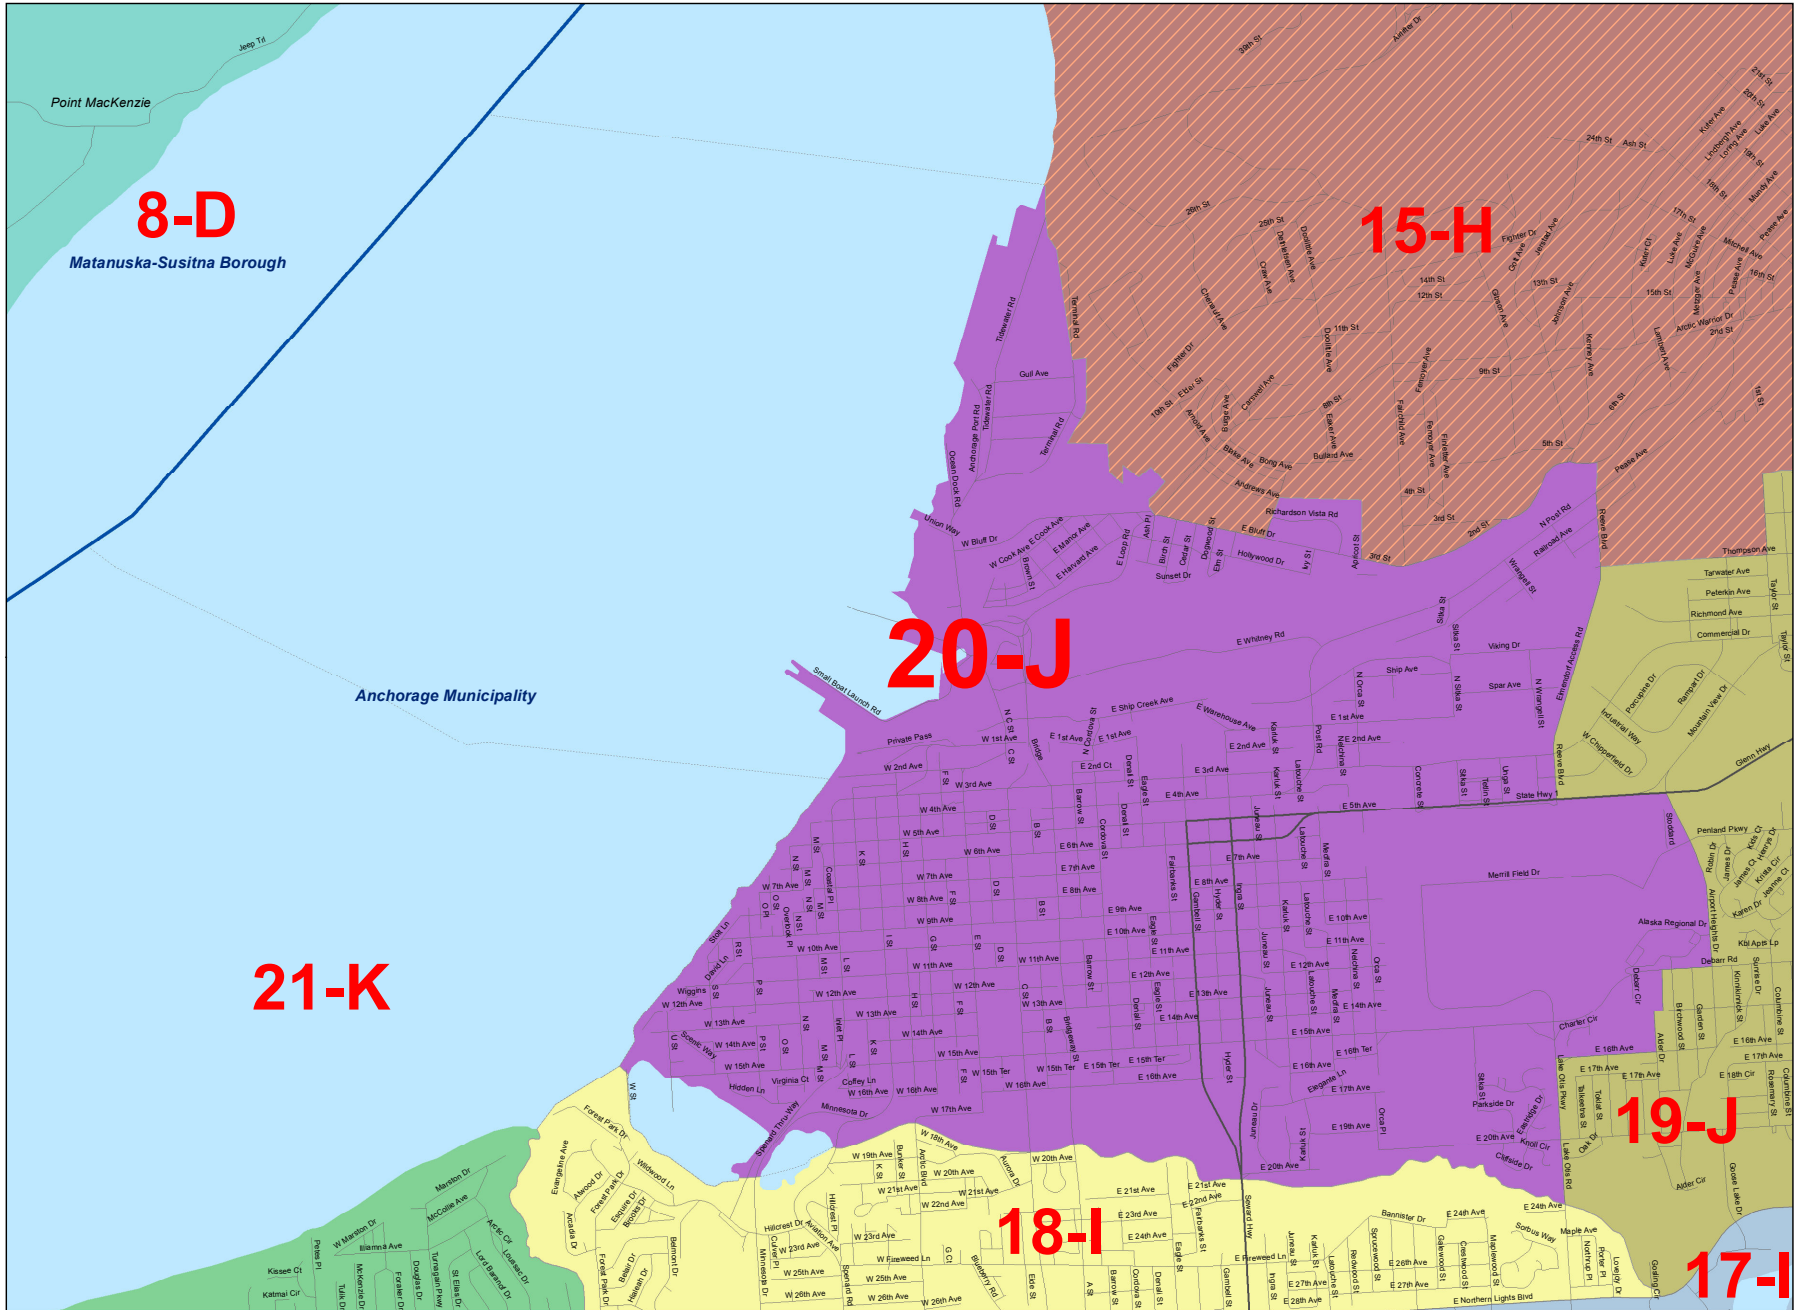

2013 Proclamation House Districts

House District 20

Legend

- Military
- City
- Borough
- Water Boundary