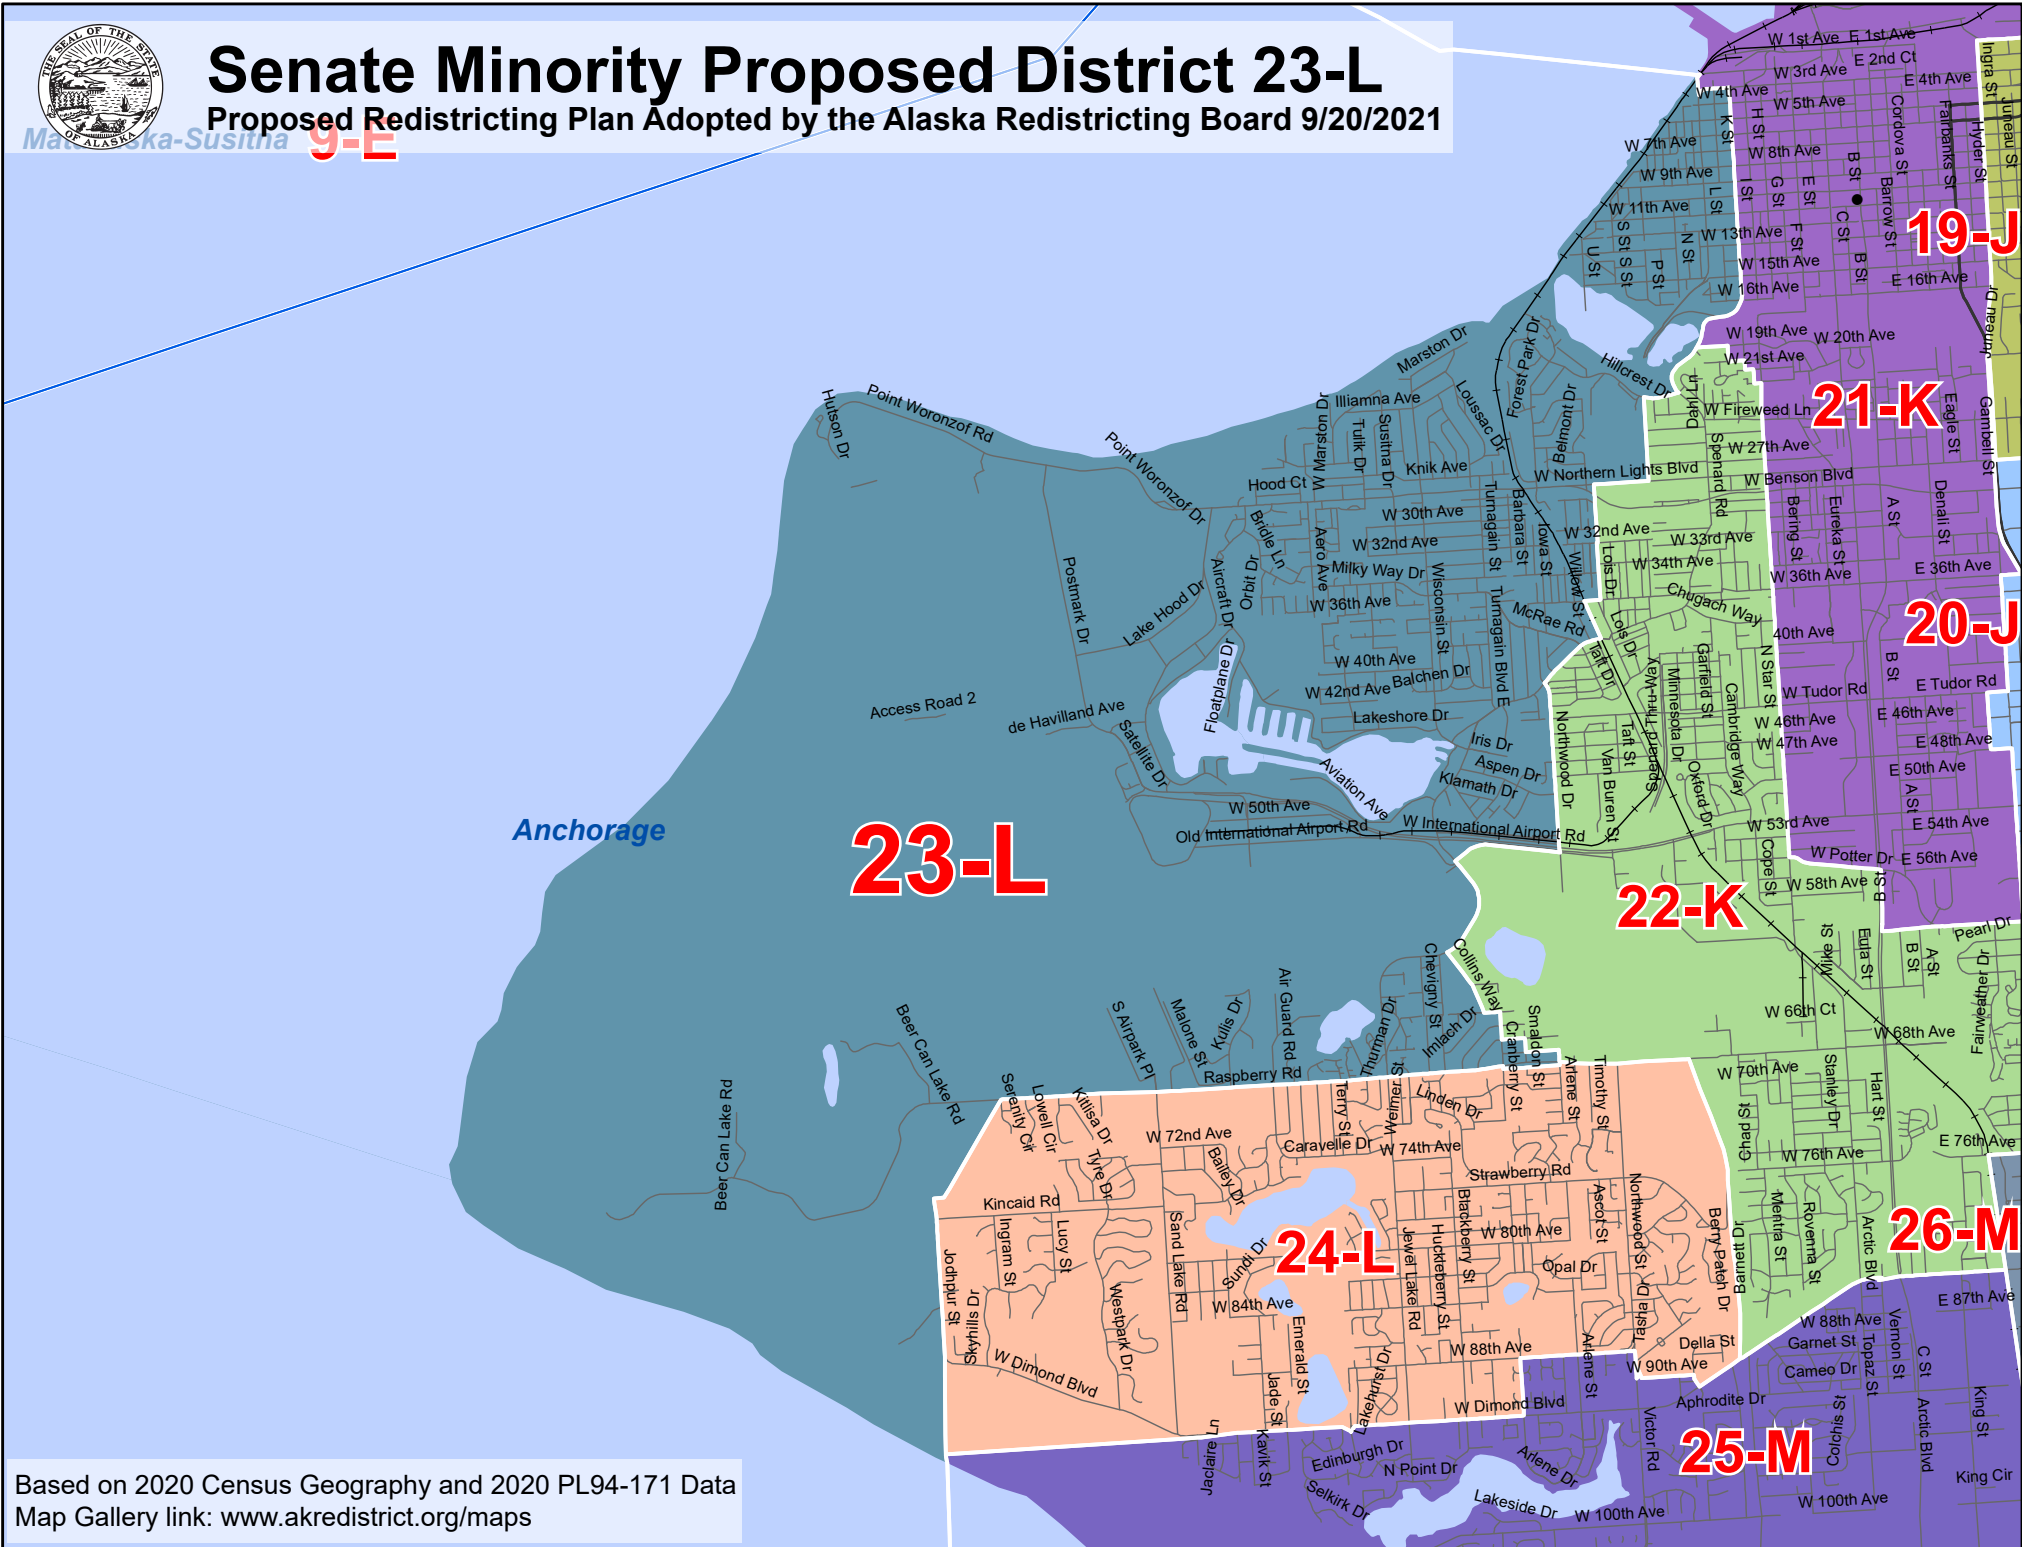

Senate Minority Proposed District 23-L

Proposed Redistricting Plan Adopted by the Alaska Redistricting Board 9/20/2021

Map of Alaska-Susitna 9-E

Based on 2020 Census Geography and 2020 PL94-171 Data
Map Gallery link: www.akredistrict.org/maps