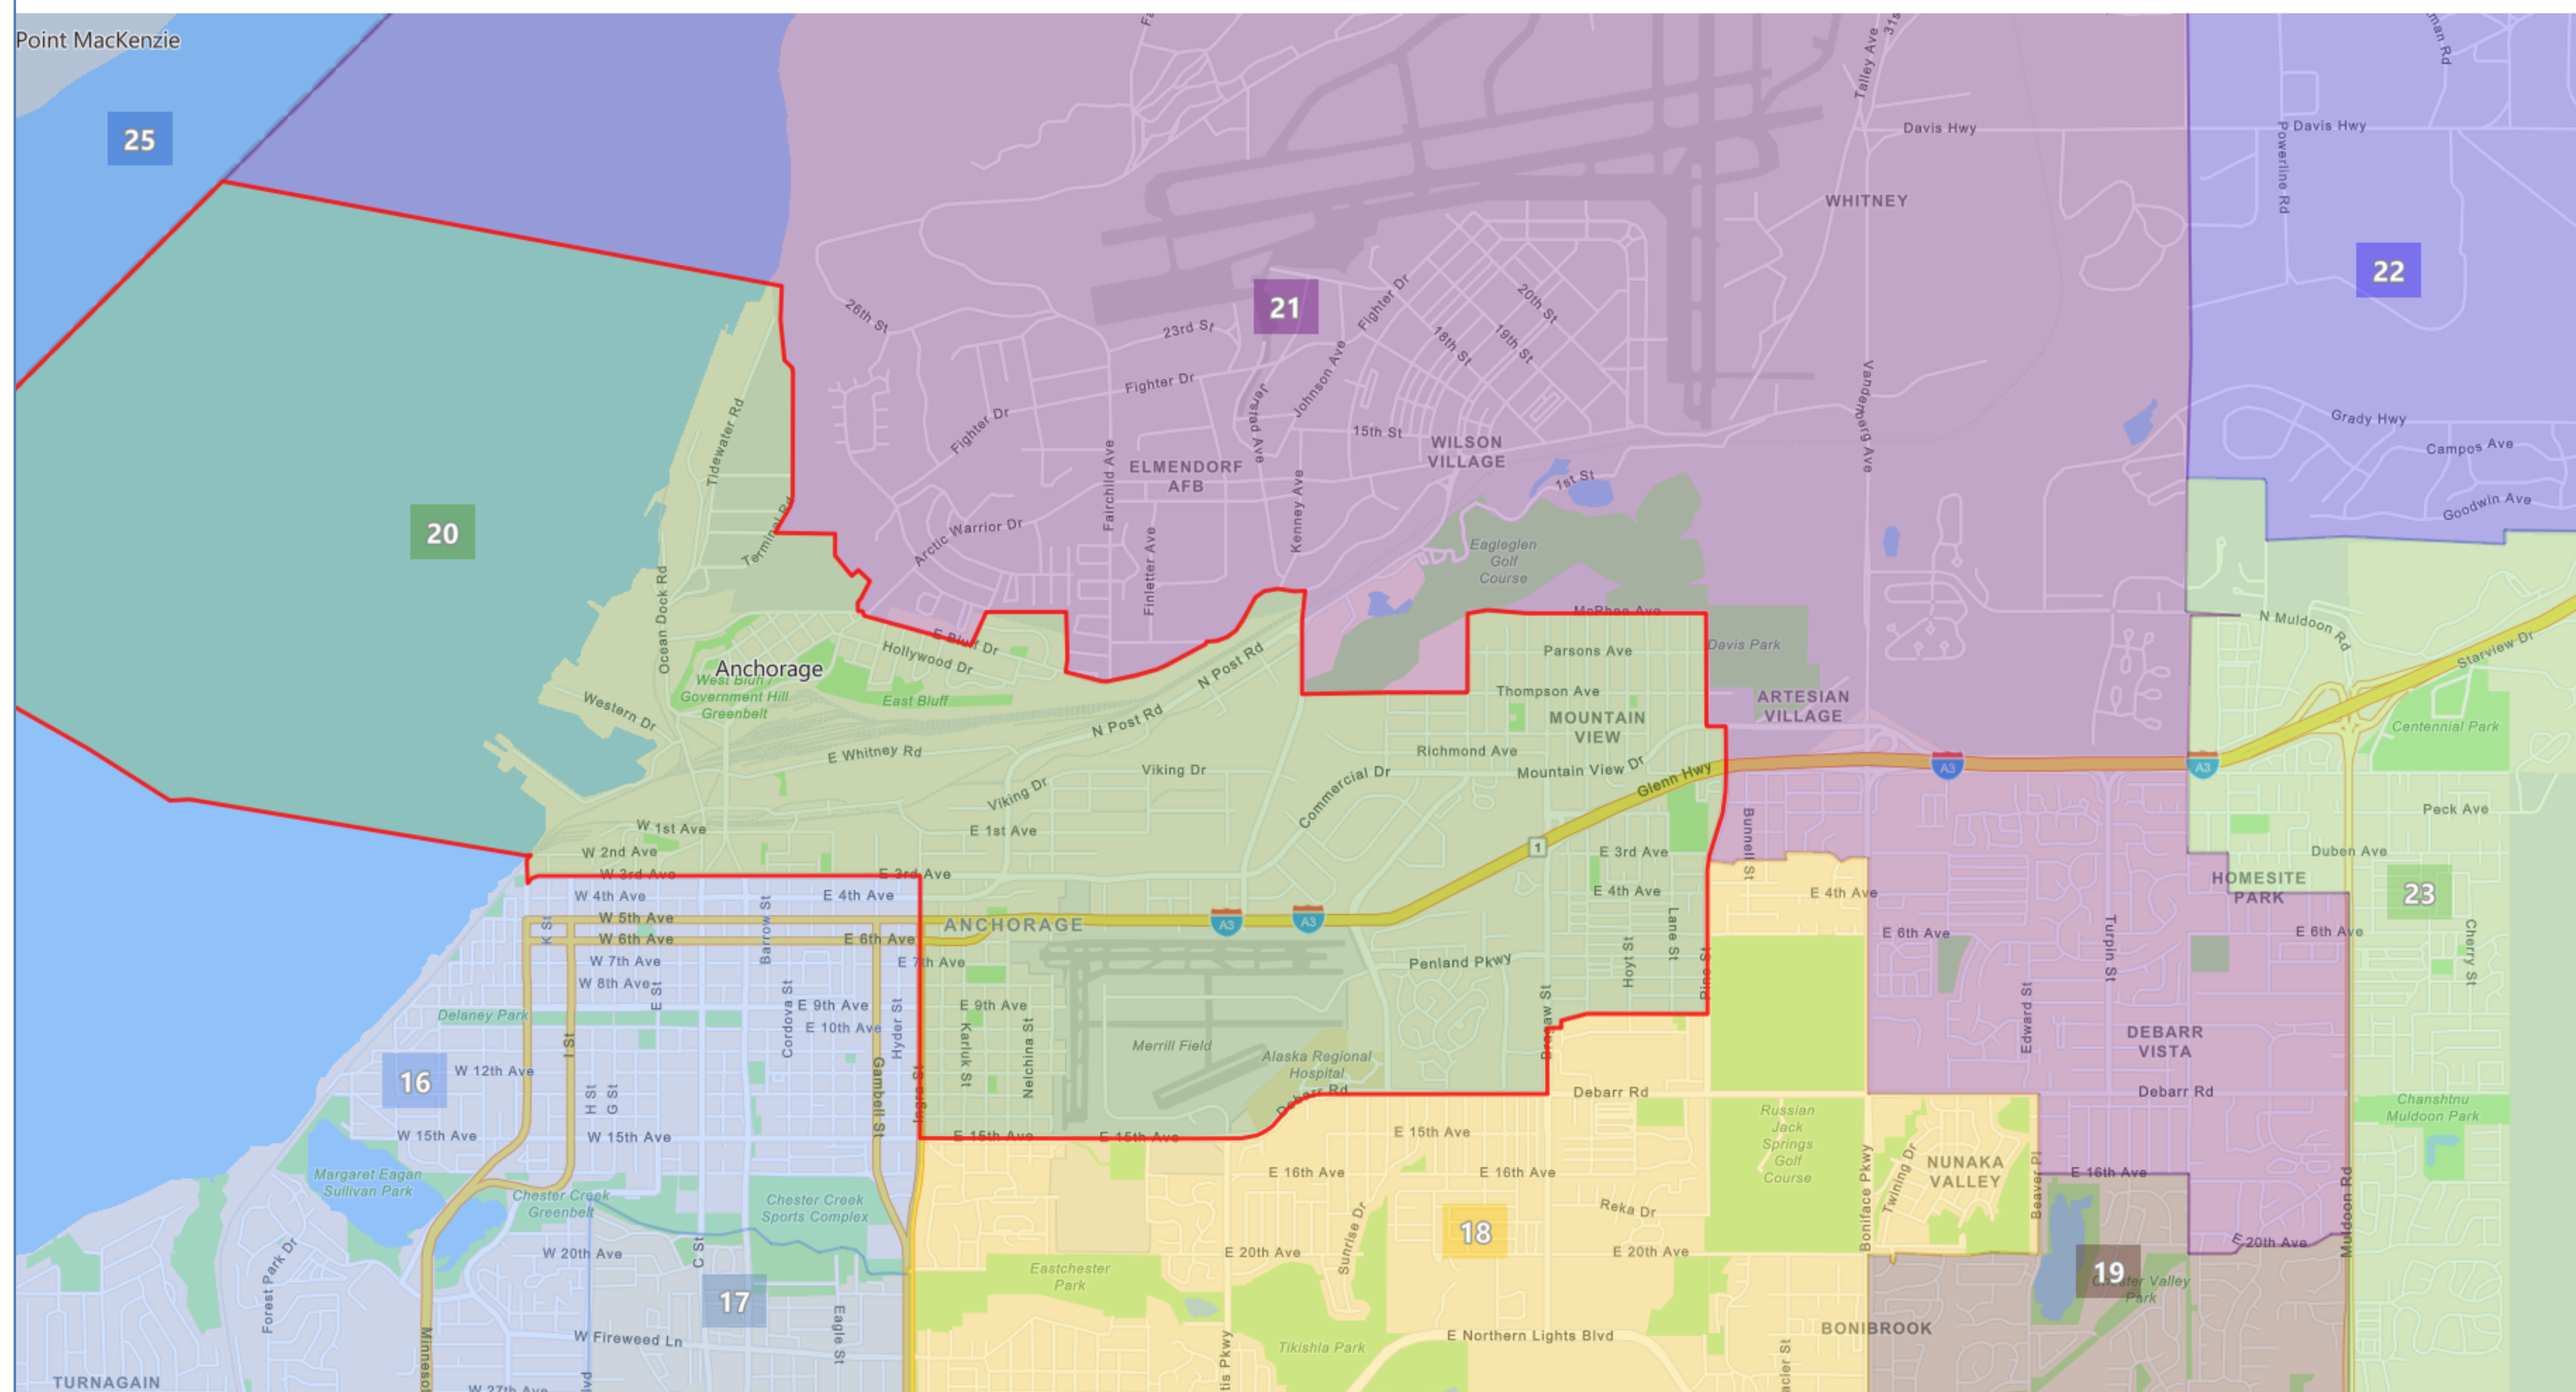

Board Composite v.1

Proposed Redistricting Plan Adopted by the Alaska Redistricting Board 9/9/2021

District 20

Population: 18,268

Based on 2020 Census Geography and 2020 PL94-171 Data
Map Gallery link: www.akredistrict.org/maps