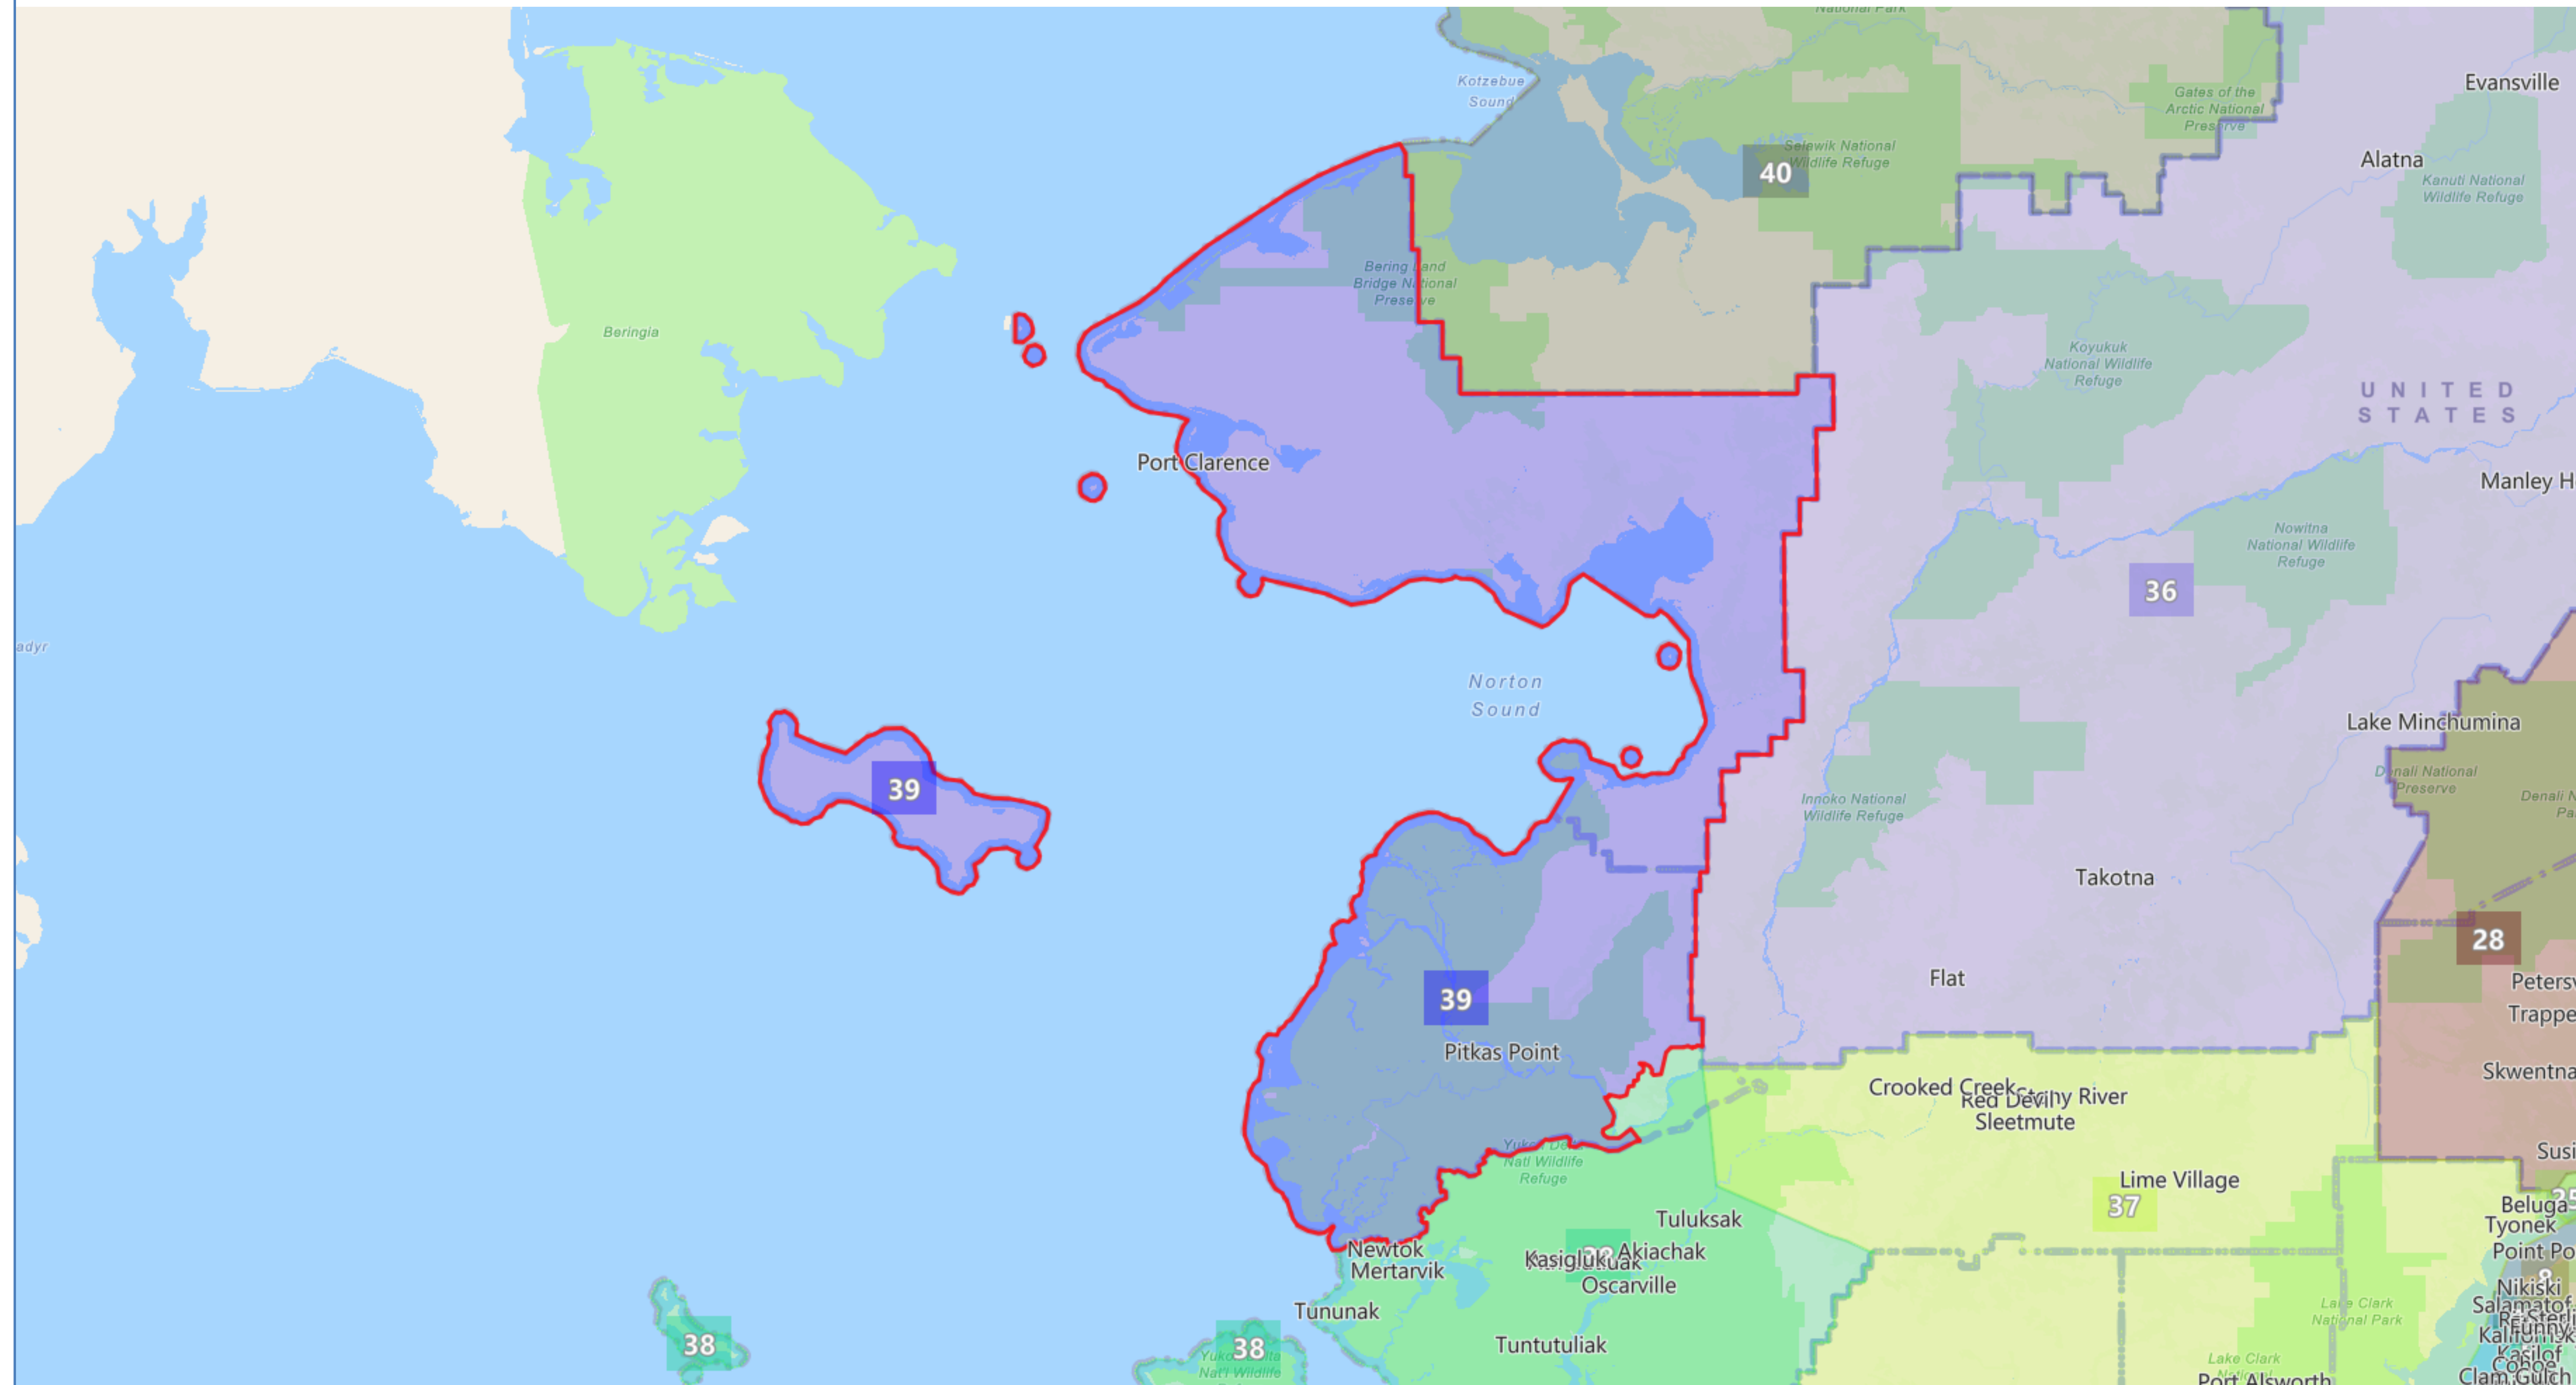

# Board Composite v. 1

Proposed Redistricting Plan Adopted by the Alaska Redistricting Board 9/9/2021

# District 39

Population: 17,988

Based on 2020 Census Geography and 2020 PL94-171 Data  
Map Gallery link: [www.akredistrict.org/maps](http://www.akredistrict.org/maps)