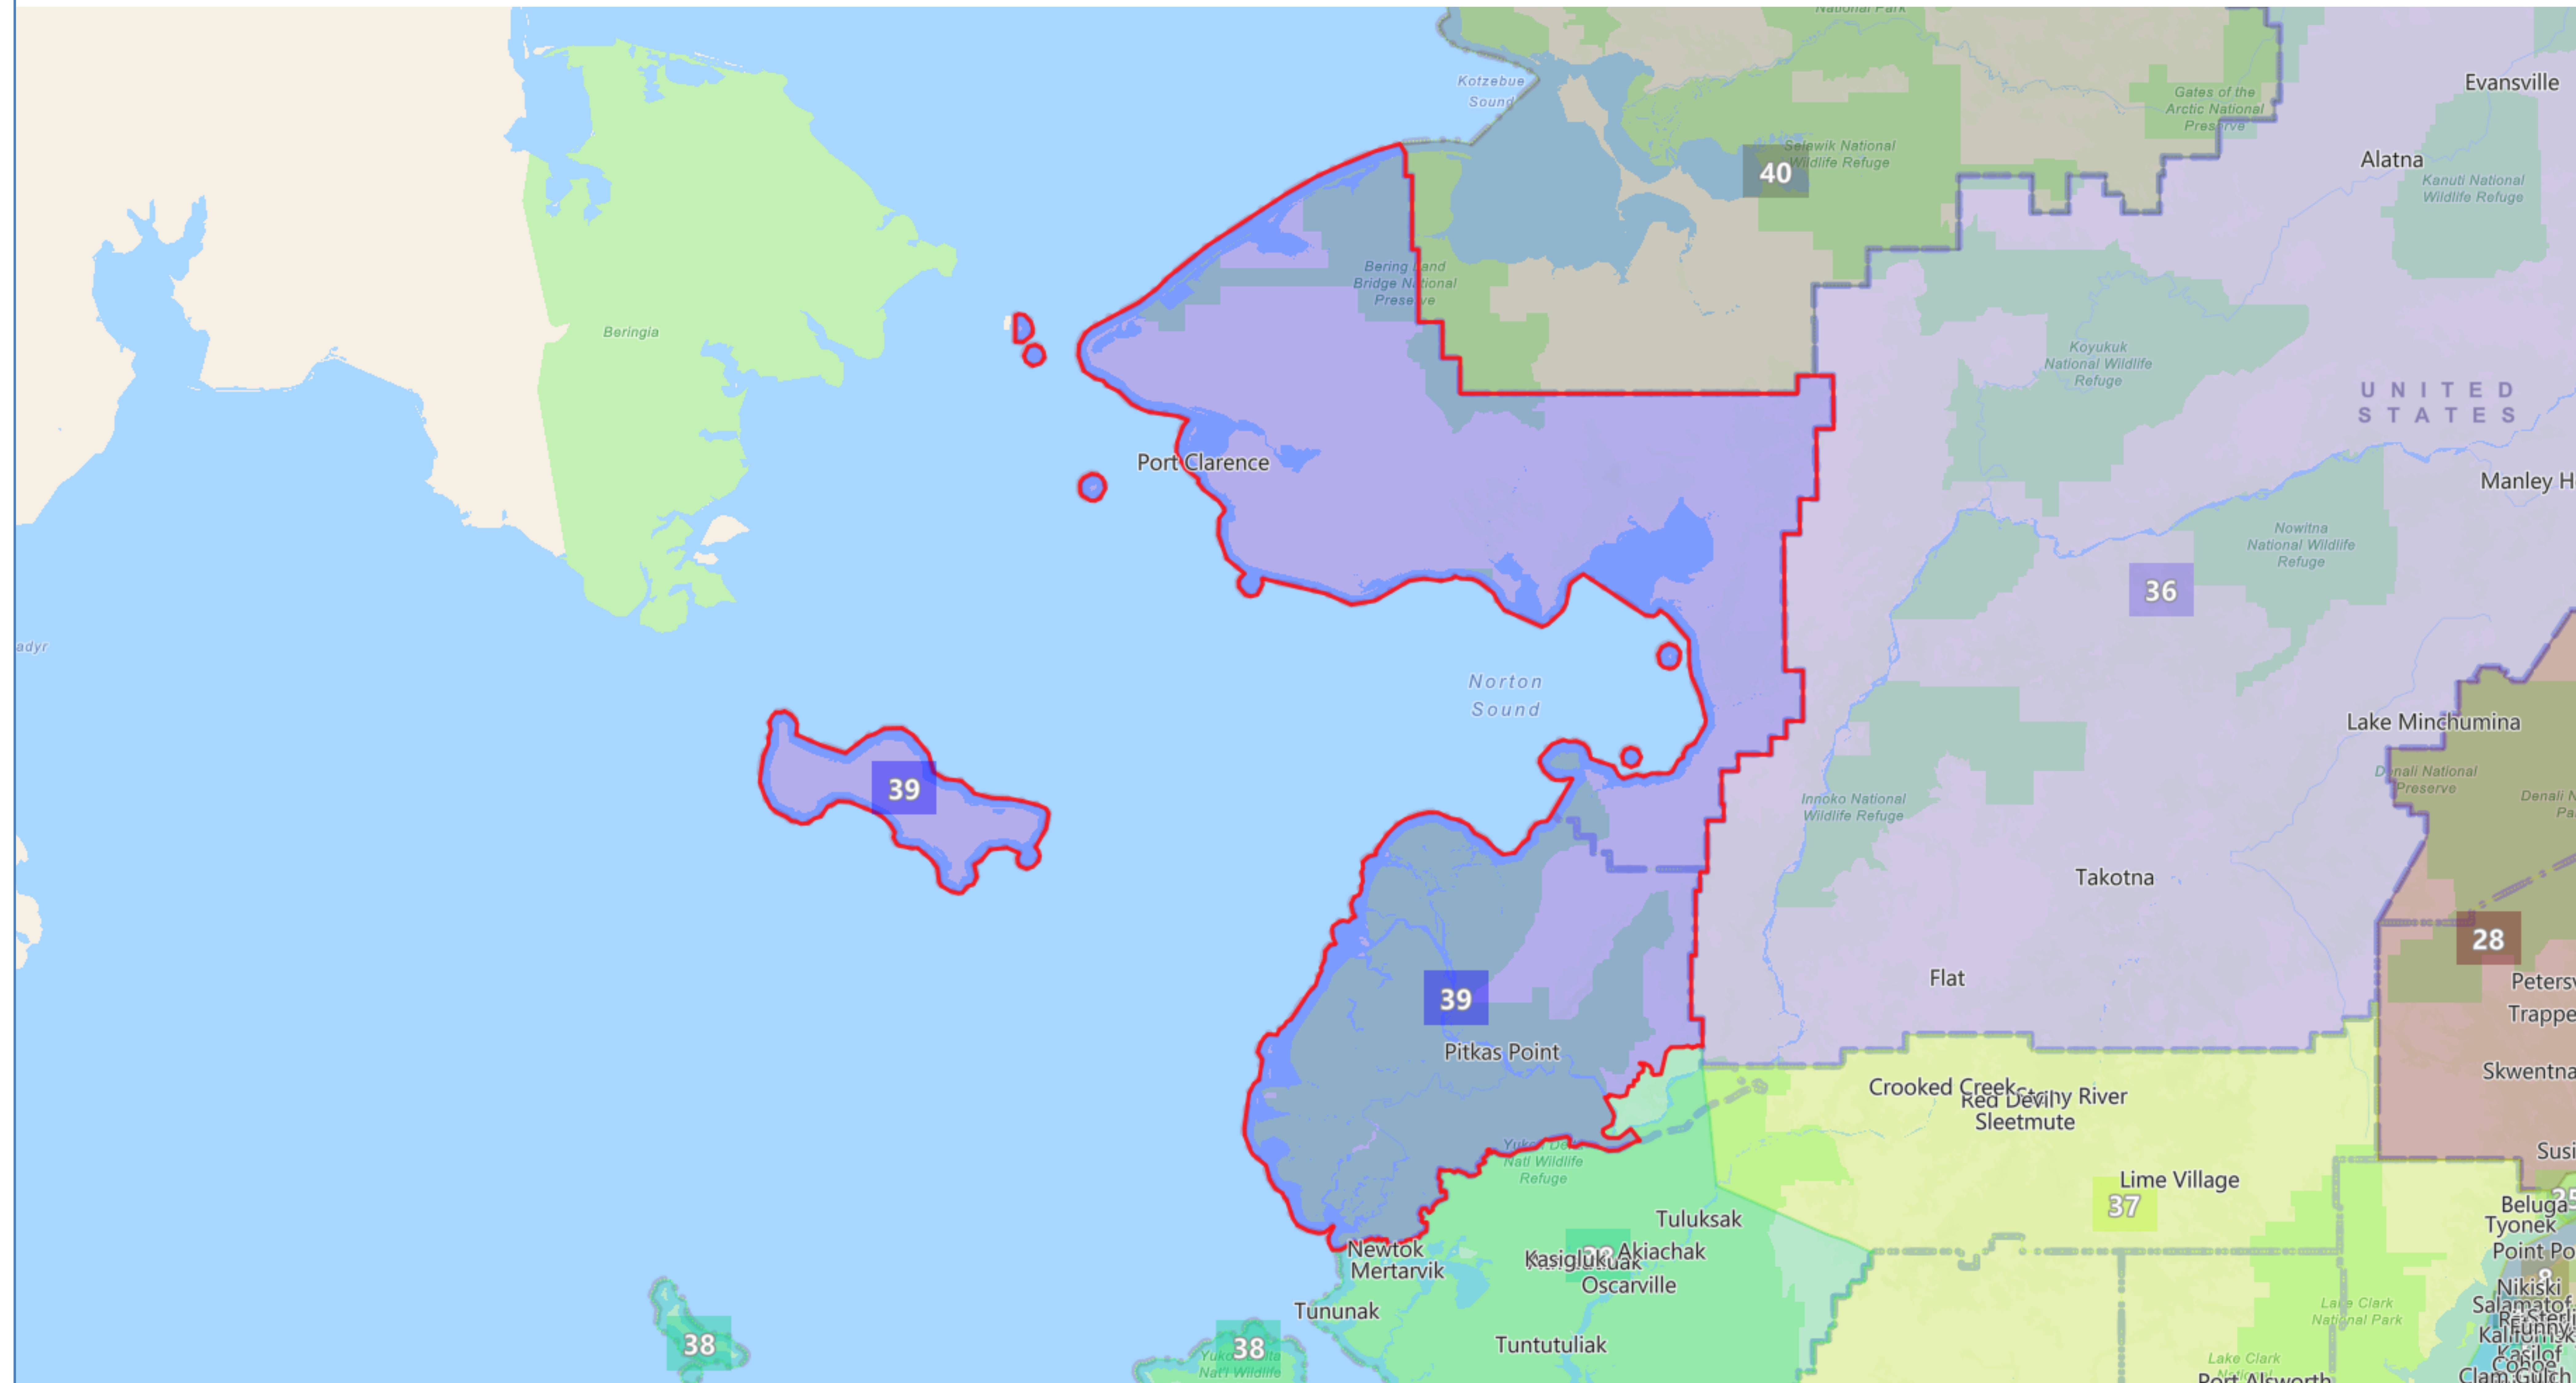

Board Composite v. 1

Proposed Redistricting Plan Adopted by the Alaska Redistricting Board 9/9/2021

District 39

Population: 17,988

Based on 2020 Census Geography and 2020 PL94-171 Data
Map Gallery link: www.akredistrict.org/maps