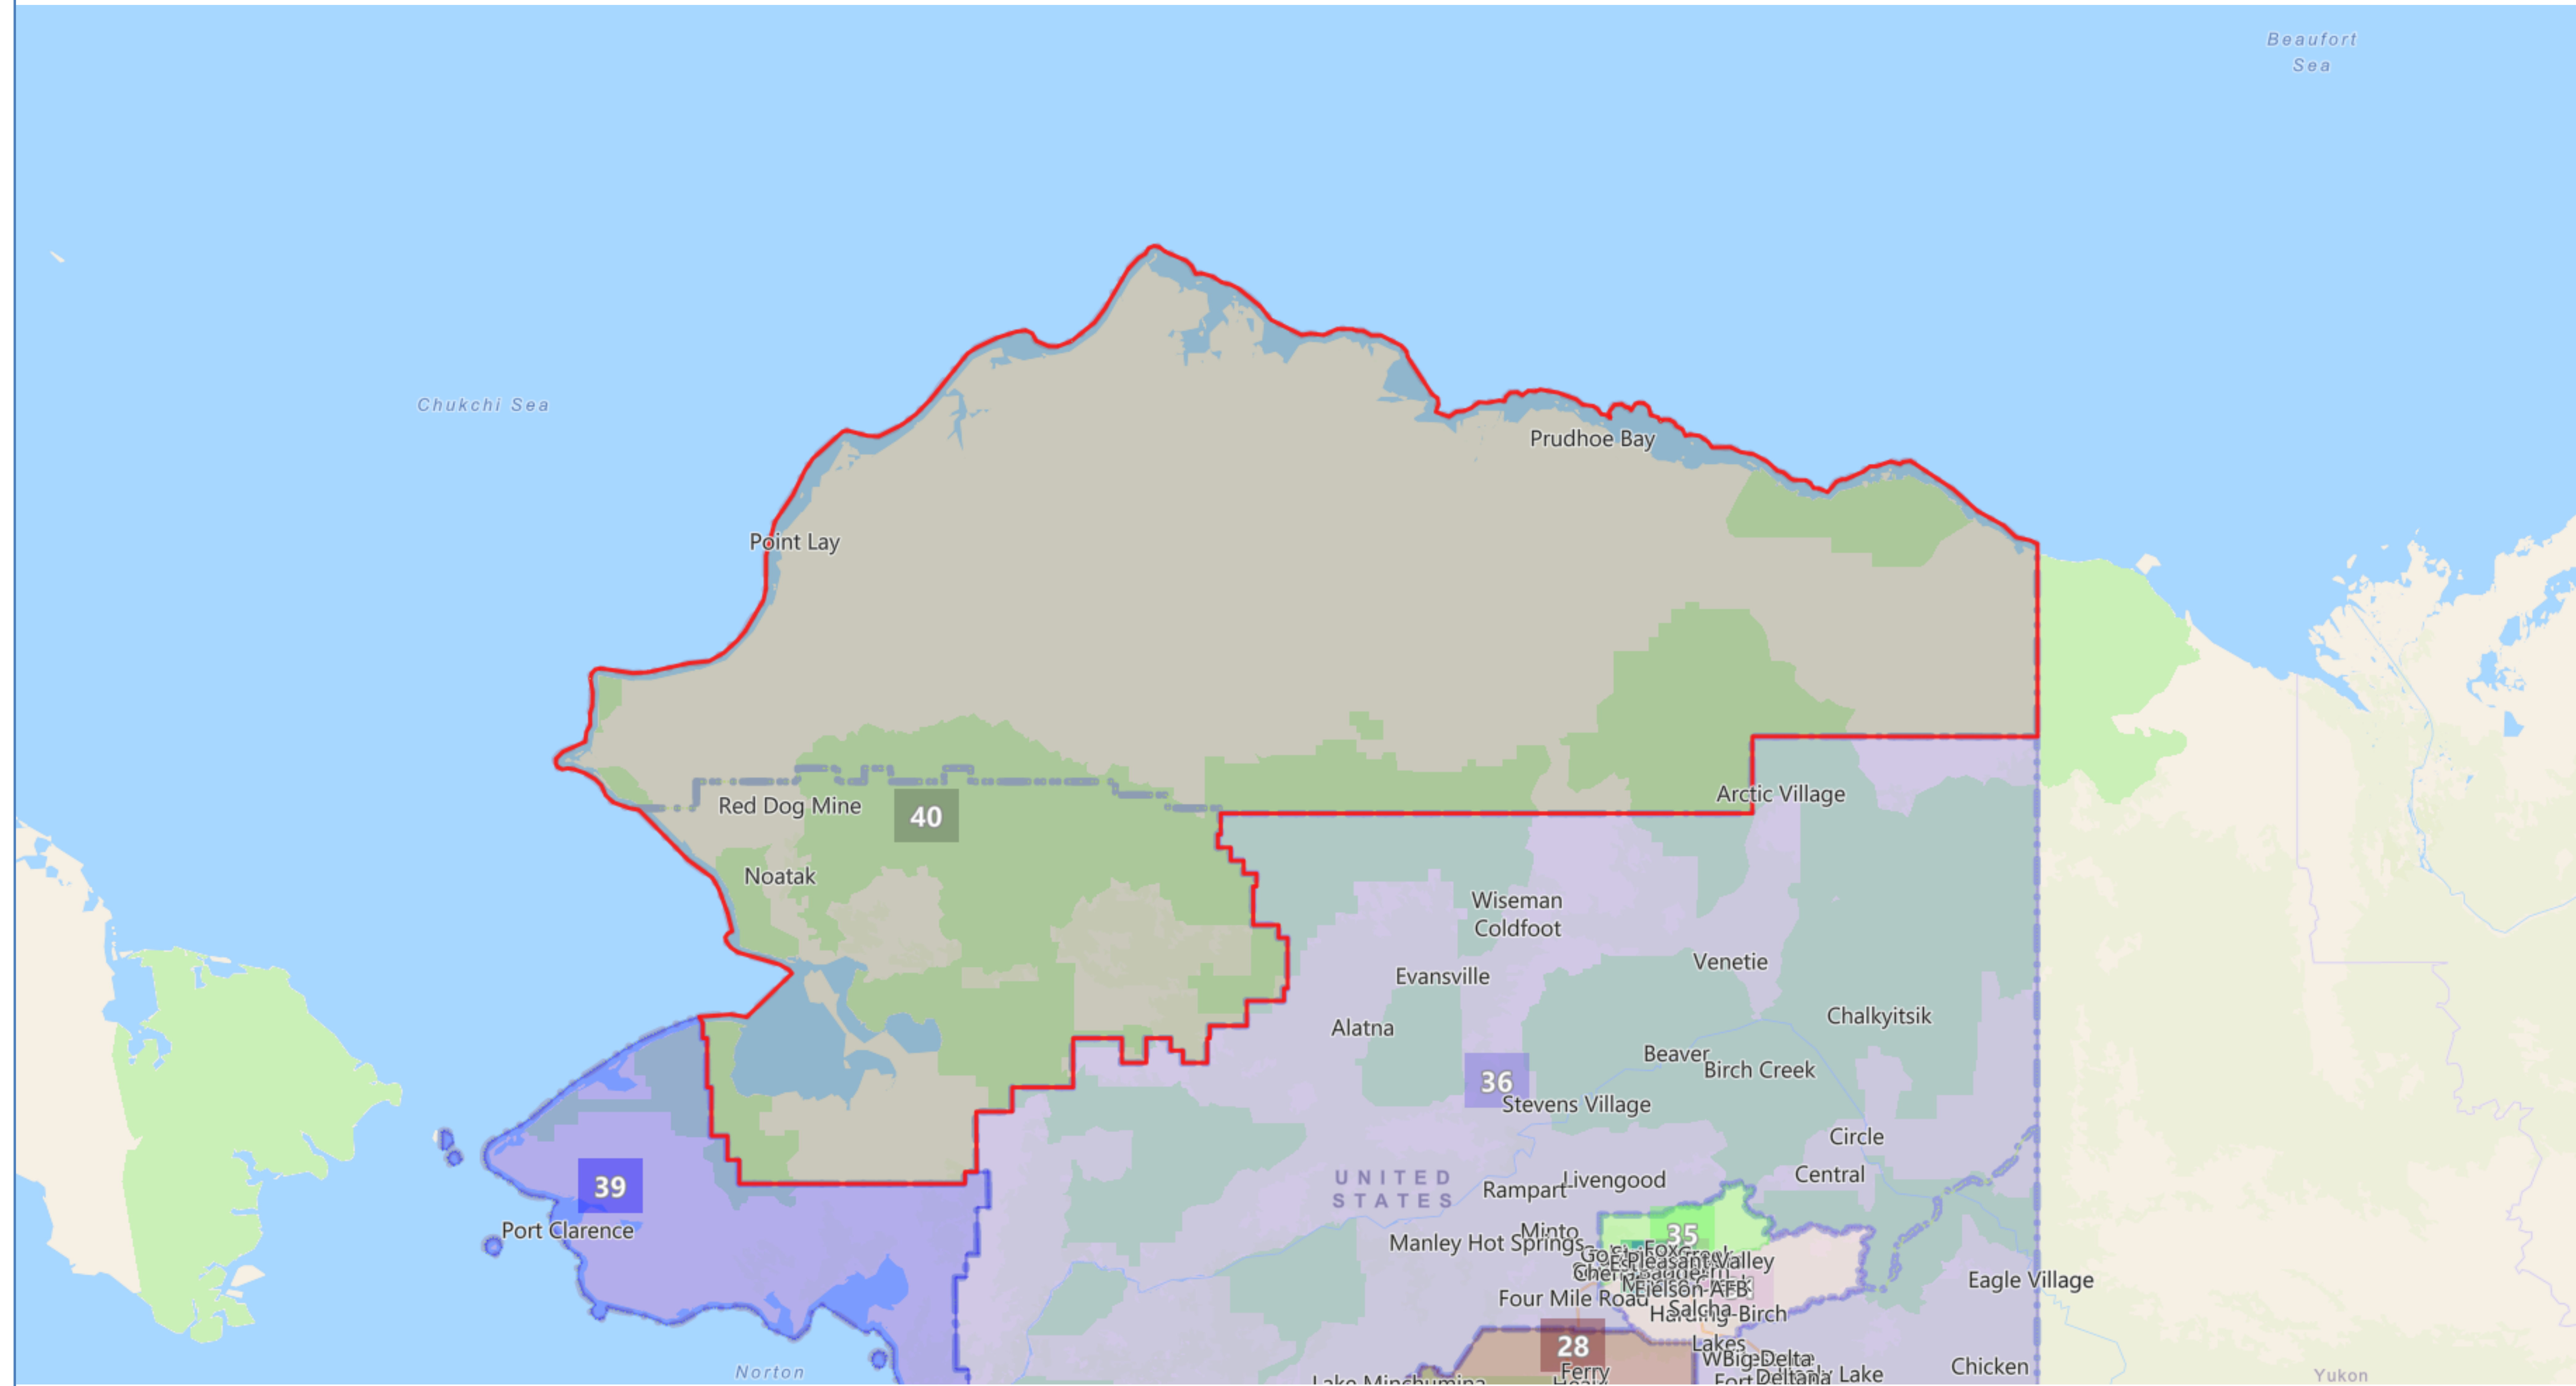

Board Composite v. 1

Proposed Redistricting Plan Adopted by the Alaska Redistricting Board 9/9/2021

District 40

Population: 18,824

Based on 2020 Census Geography and 2020 PL94-171 Data
Map Gallery link: www.akredistrict.org/maps