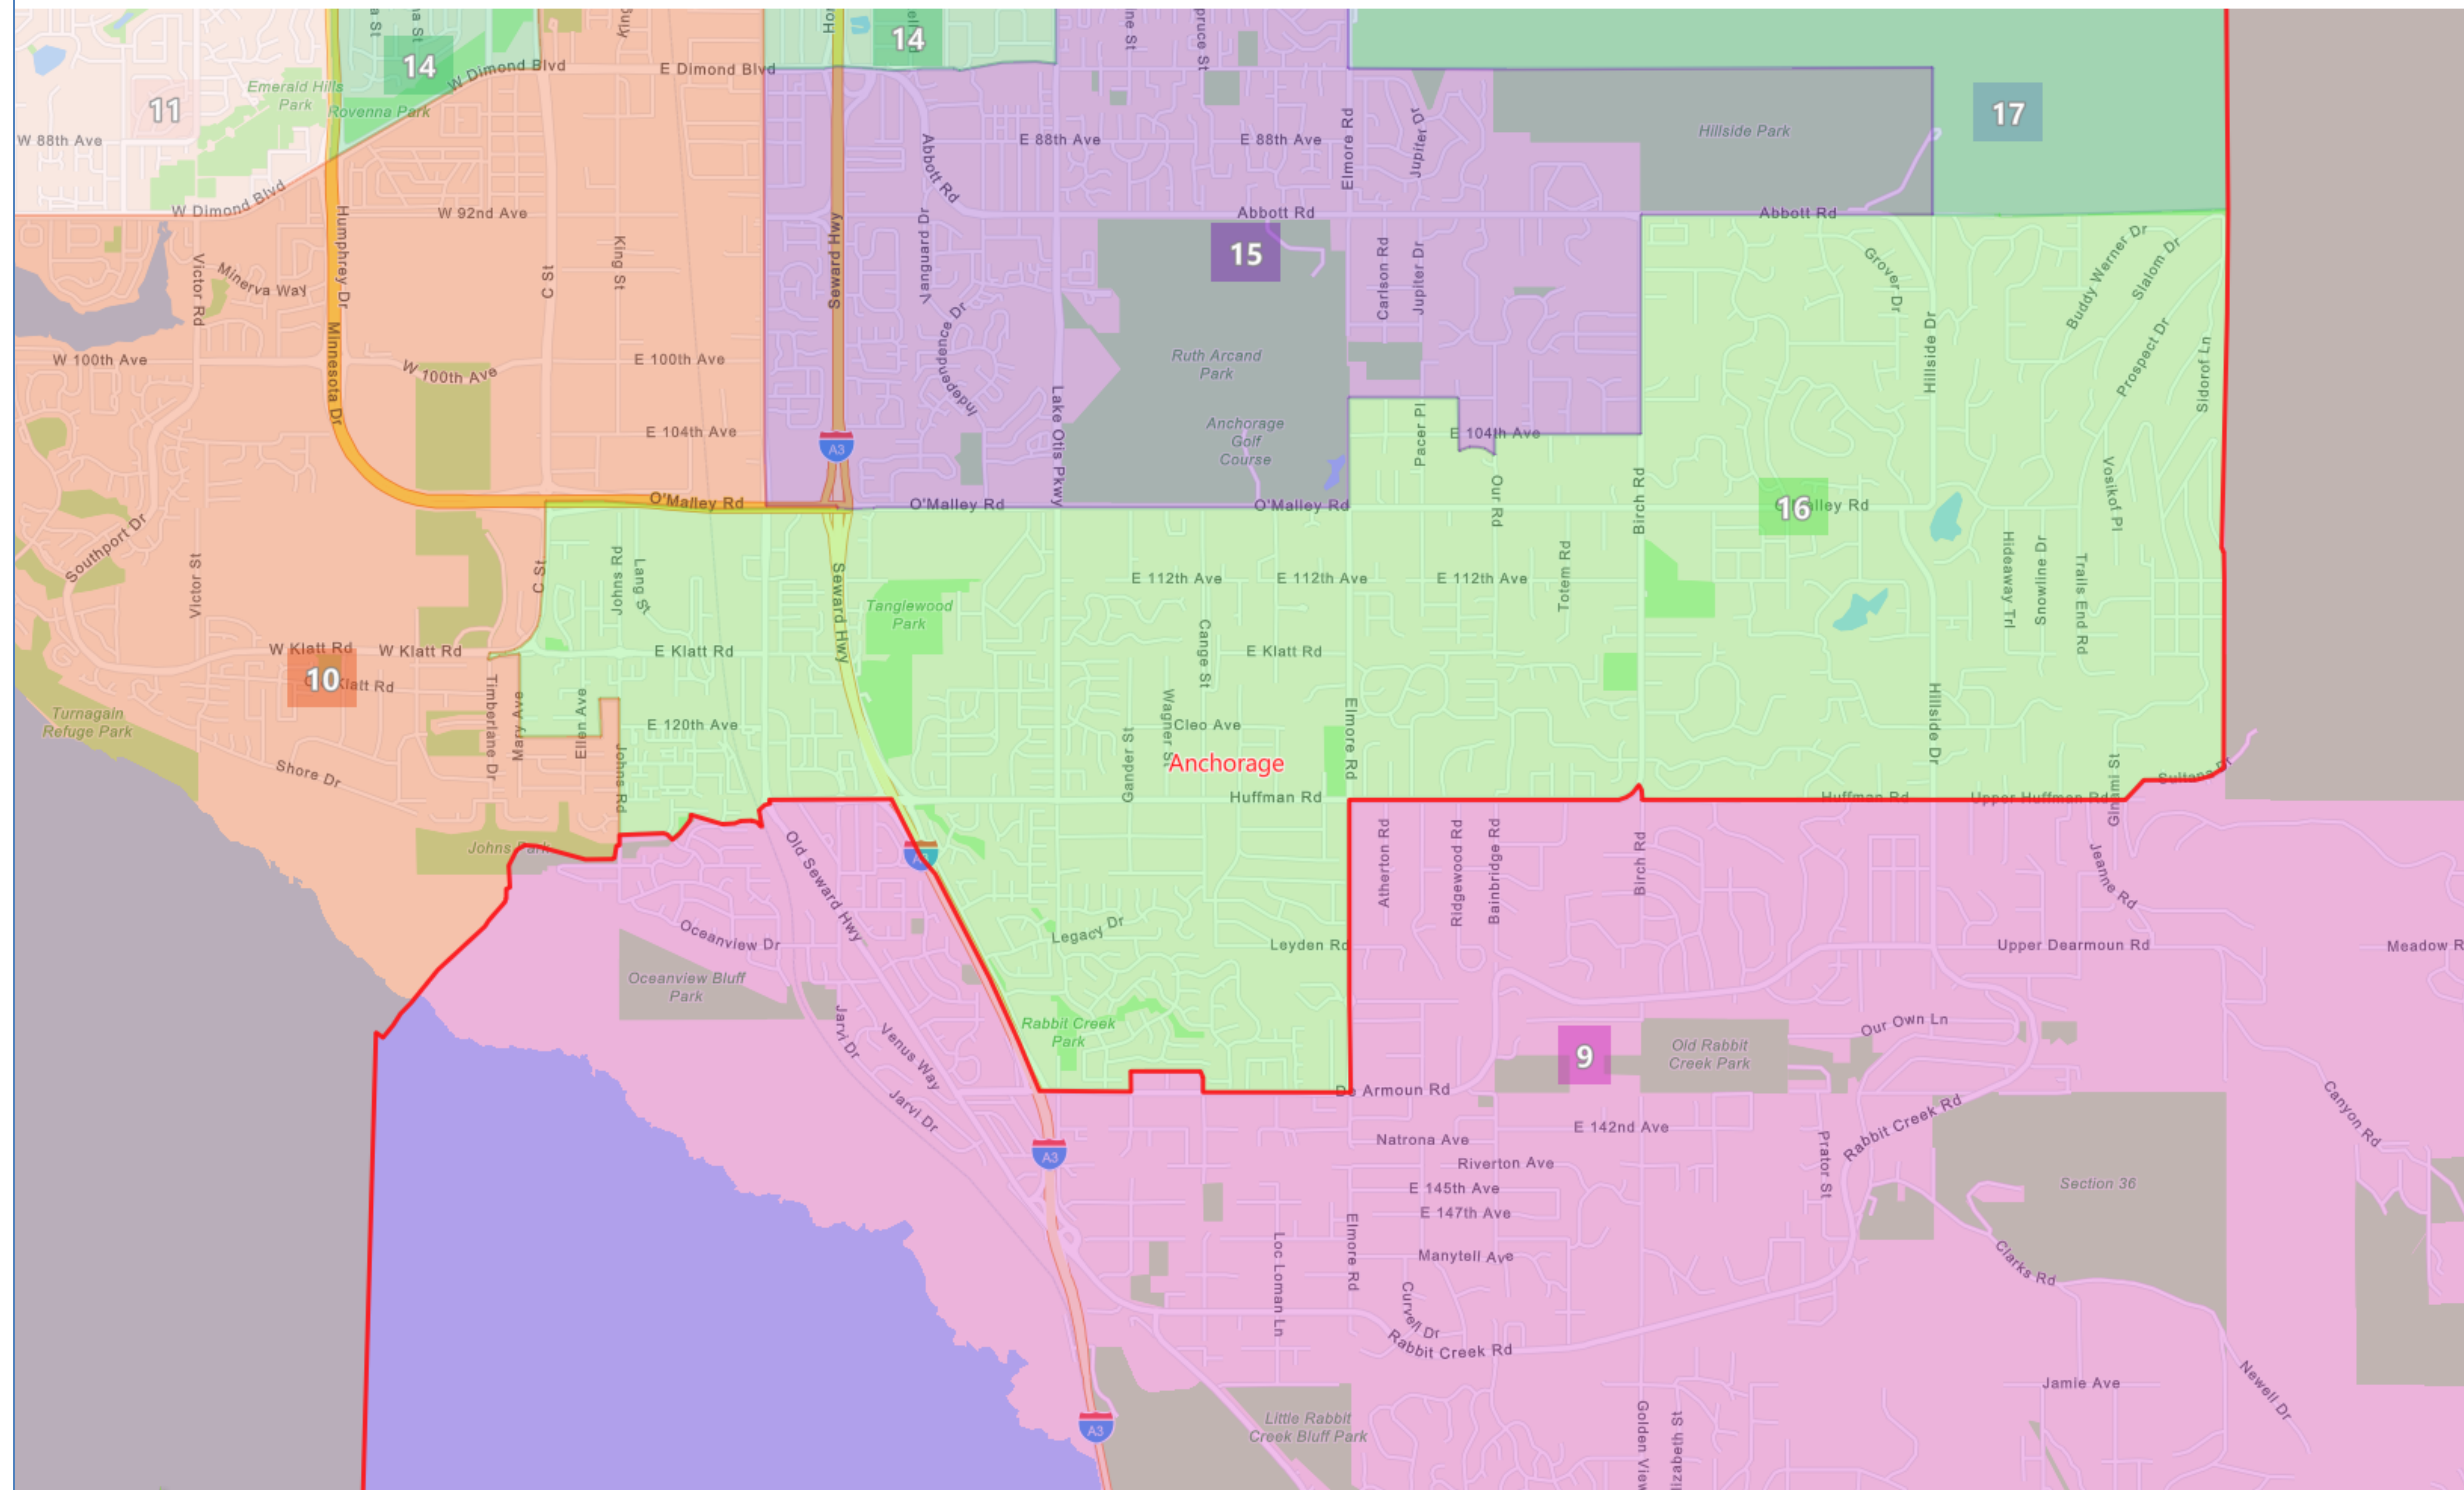

Board Composite v. 2

Proposed Redistricting Plan Adopted by the Alaska Redistricting Board 9/9/2021

District 9 North Border

Based on 2020 Census Geography and 2020 PL94-171 Data
Map Gallery link: www.akredistrict.org/maps