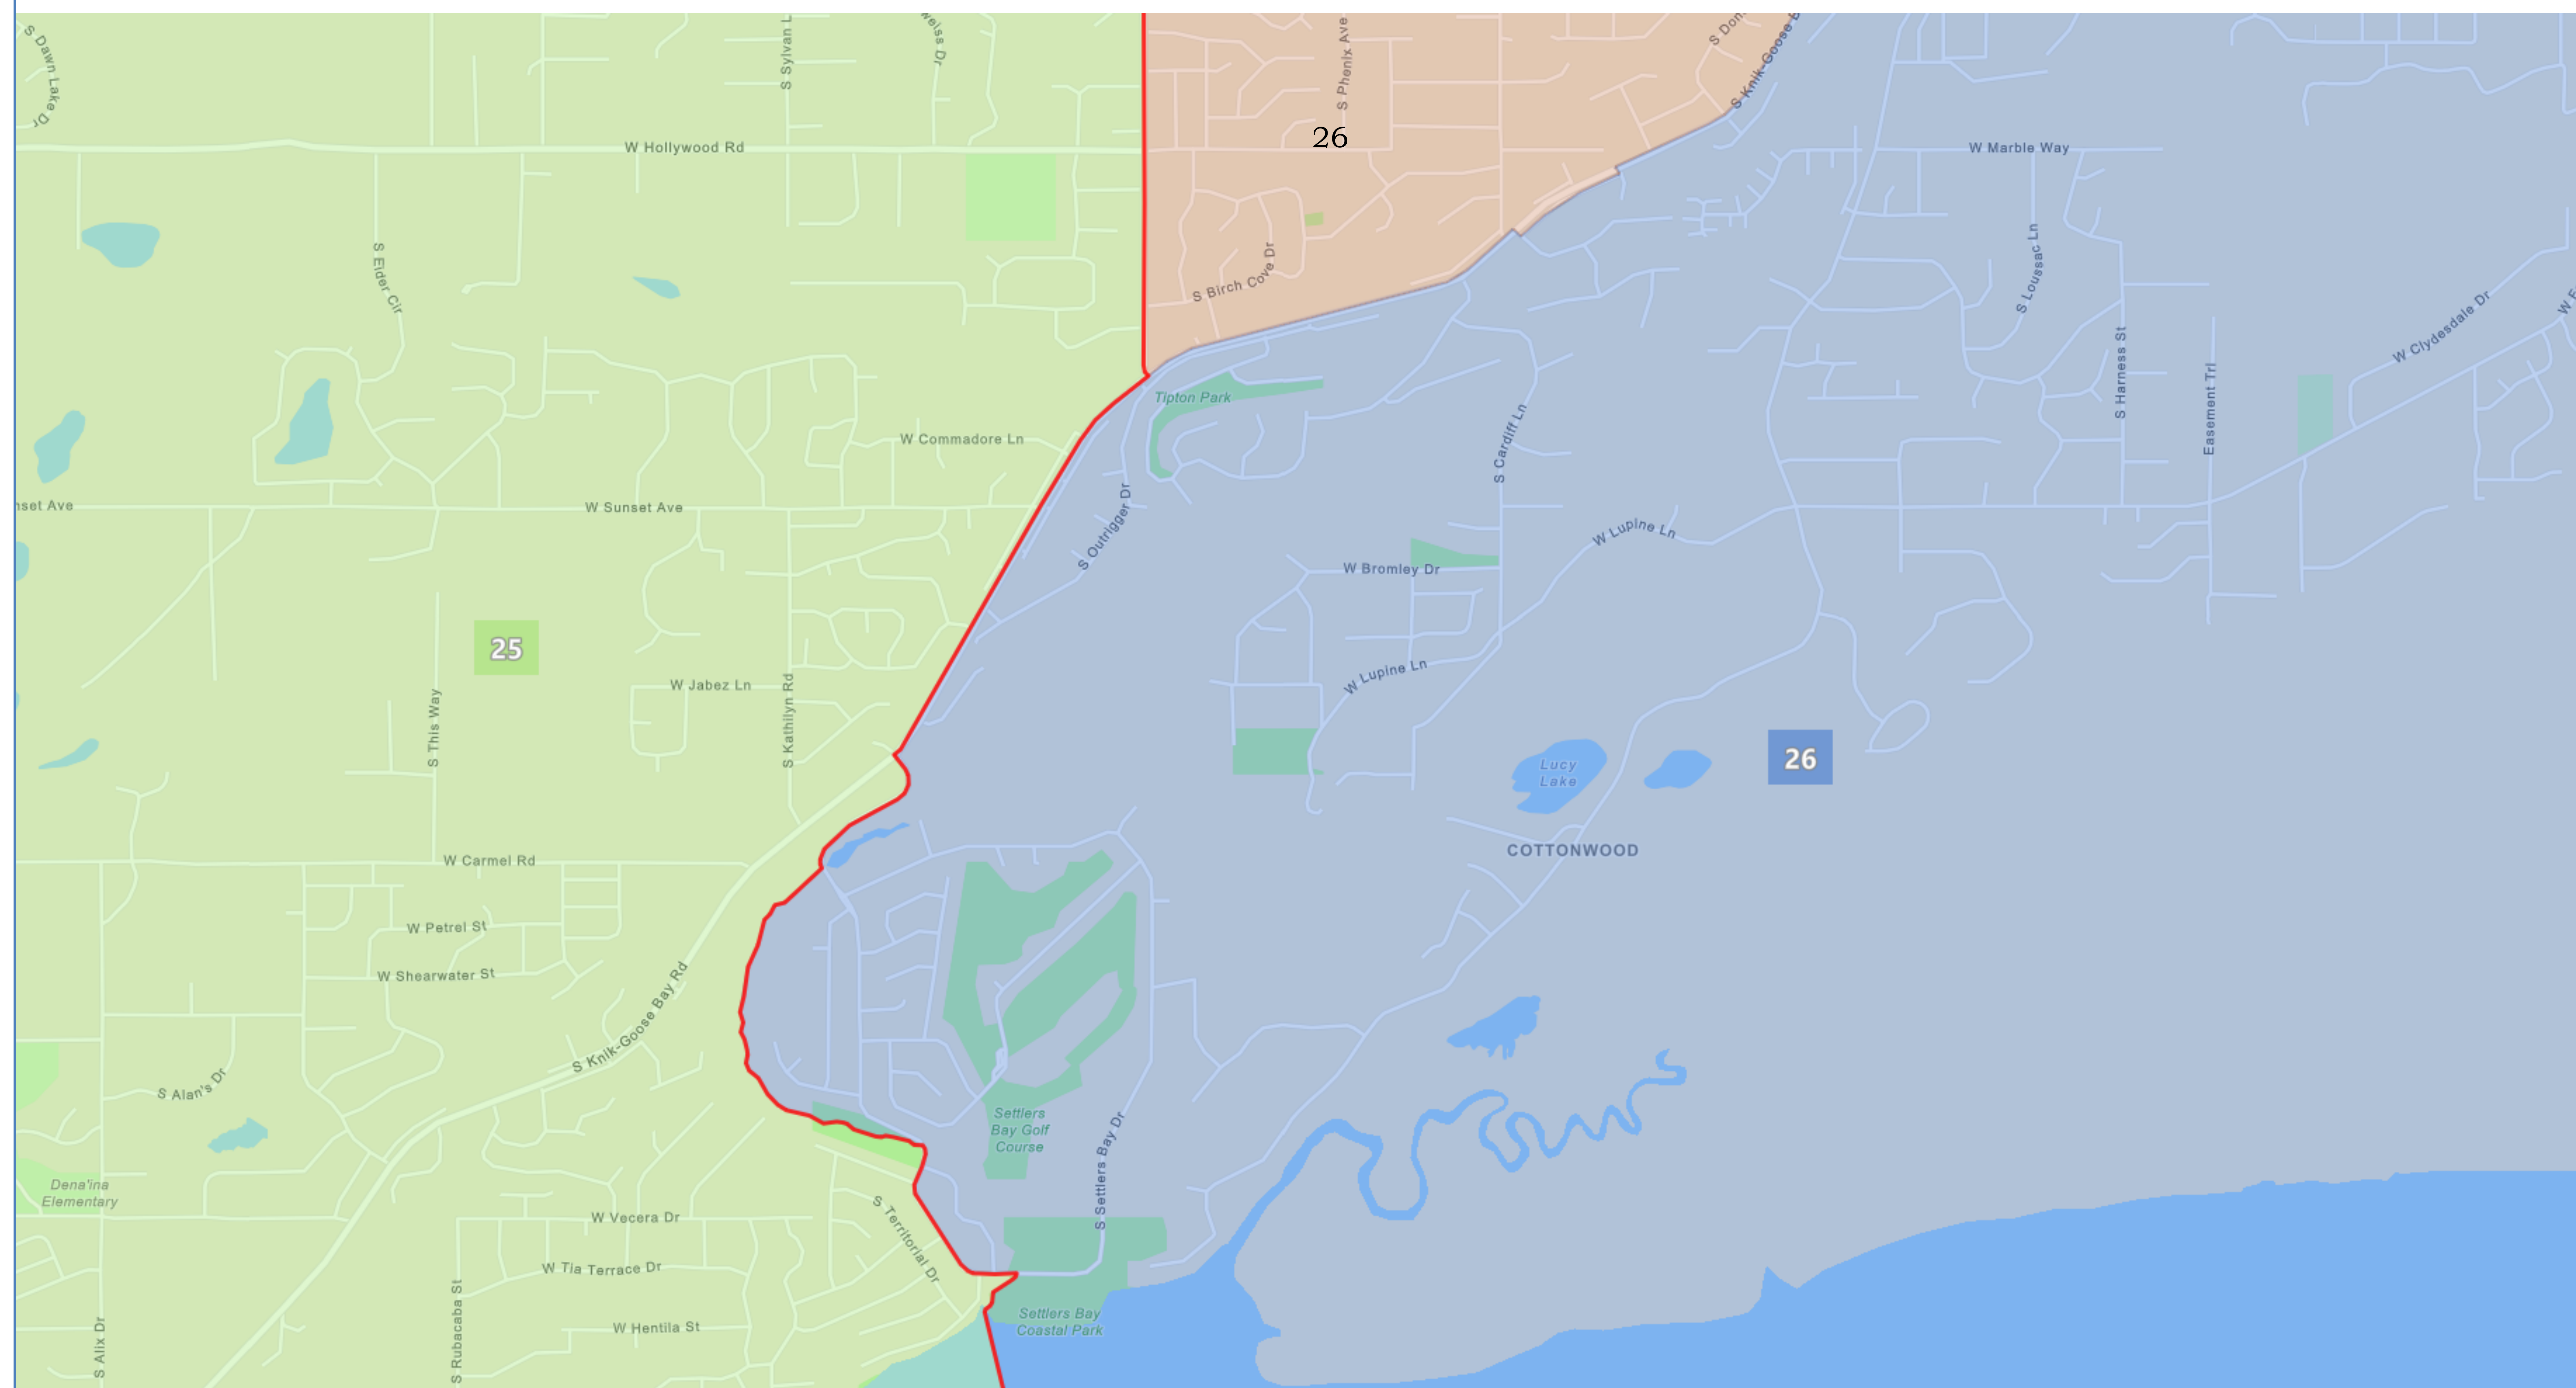

Board Composite v. 1

Proposed Redistricting Plan Adopted by the Alaska Redistricting Board 9/9/2021

District 25, 26, 29 Border

Based on 2020 Census Geography and 2020 PL94-171 Data
Map Gallery link: www.akredistrict.org/maps