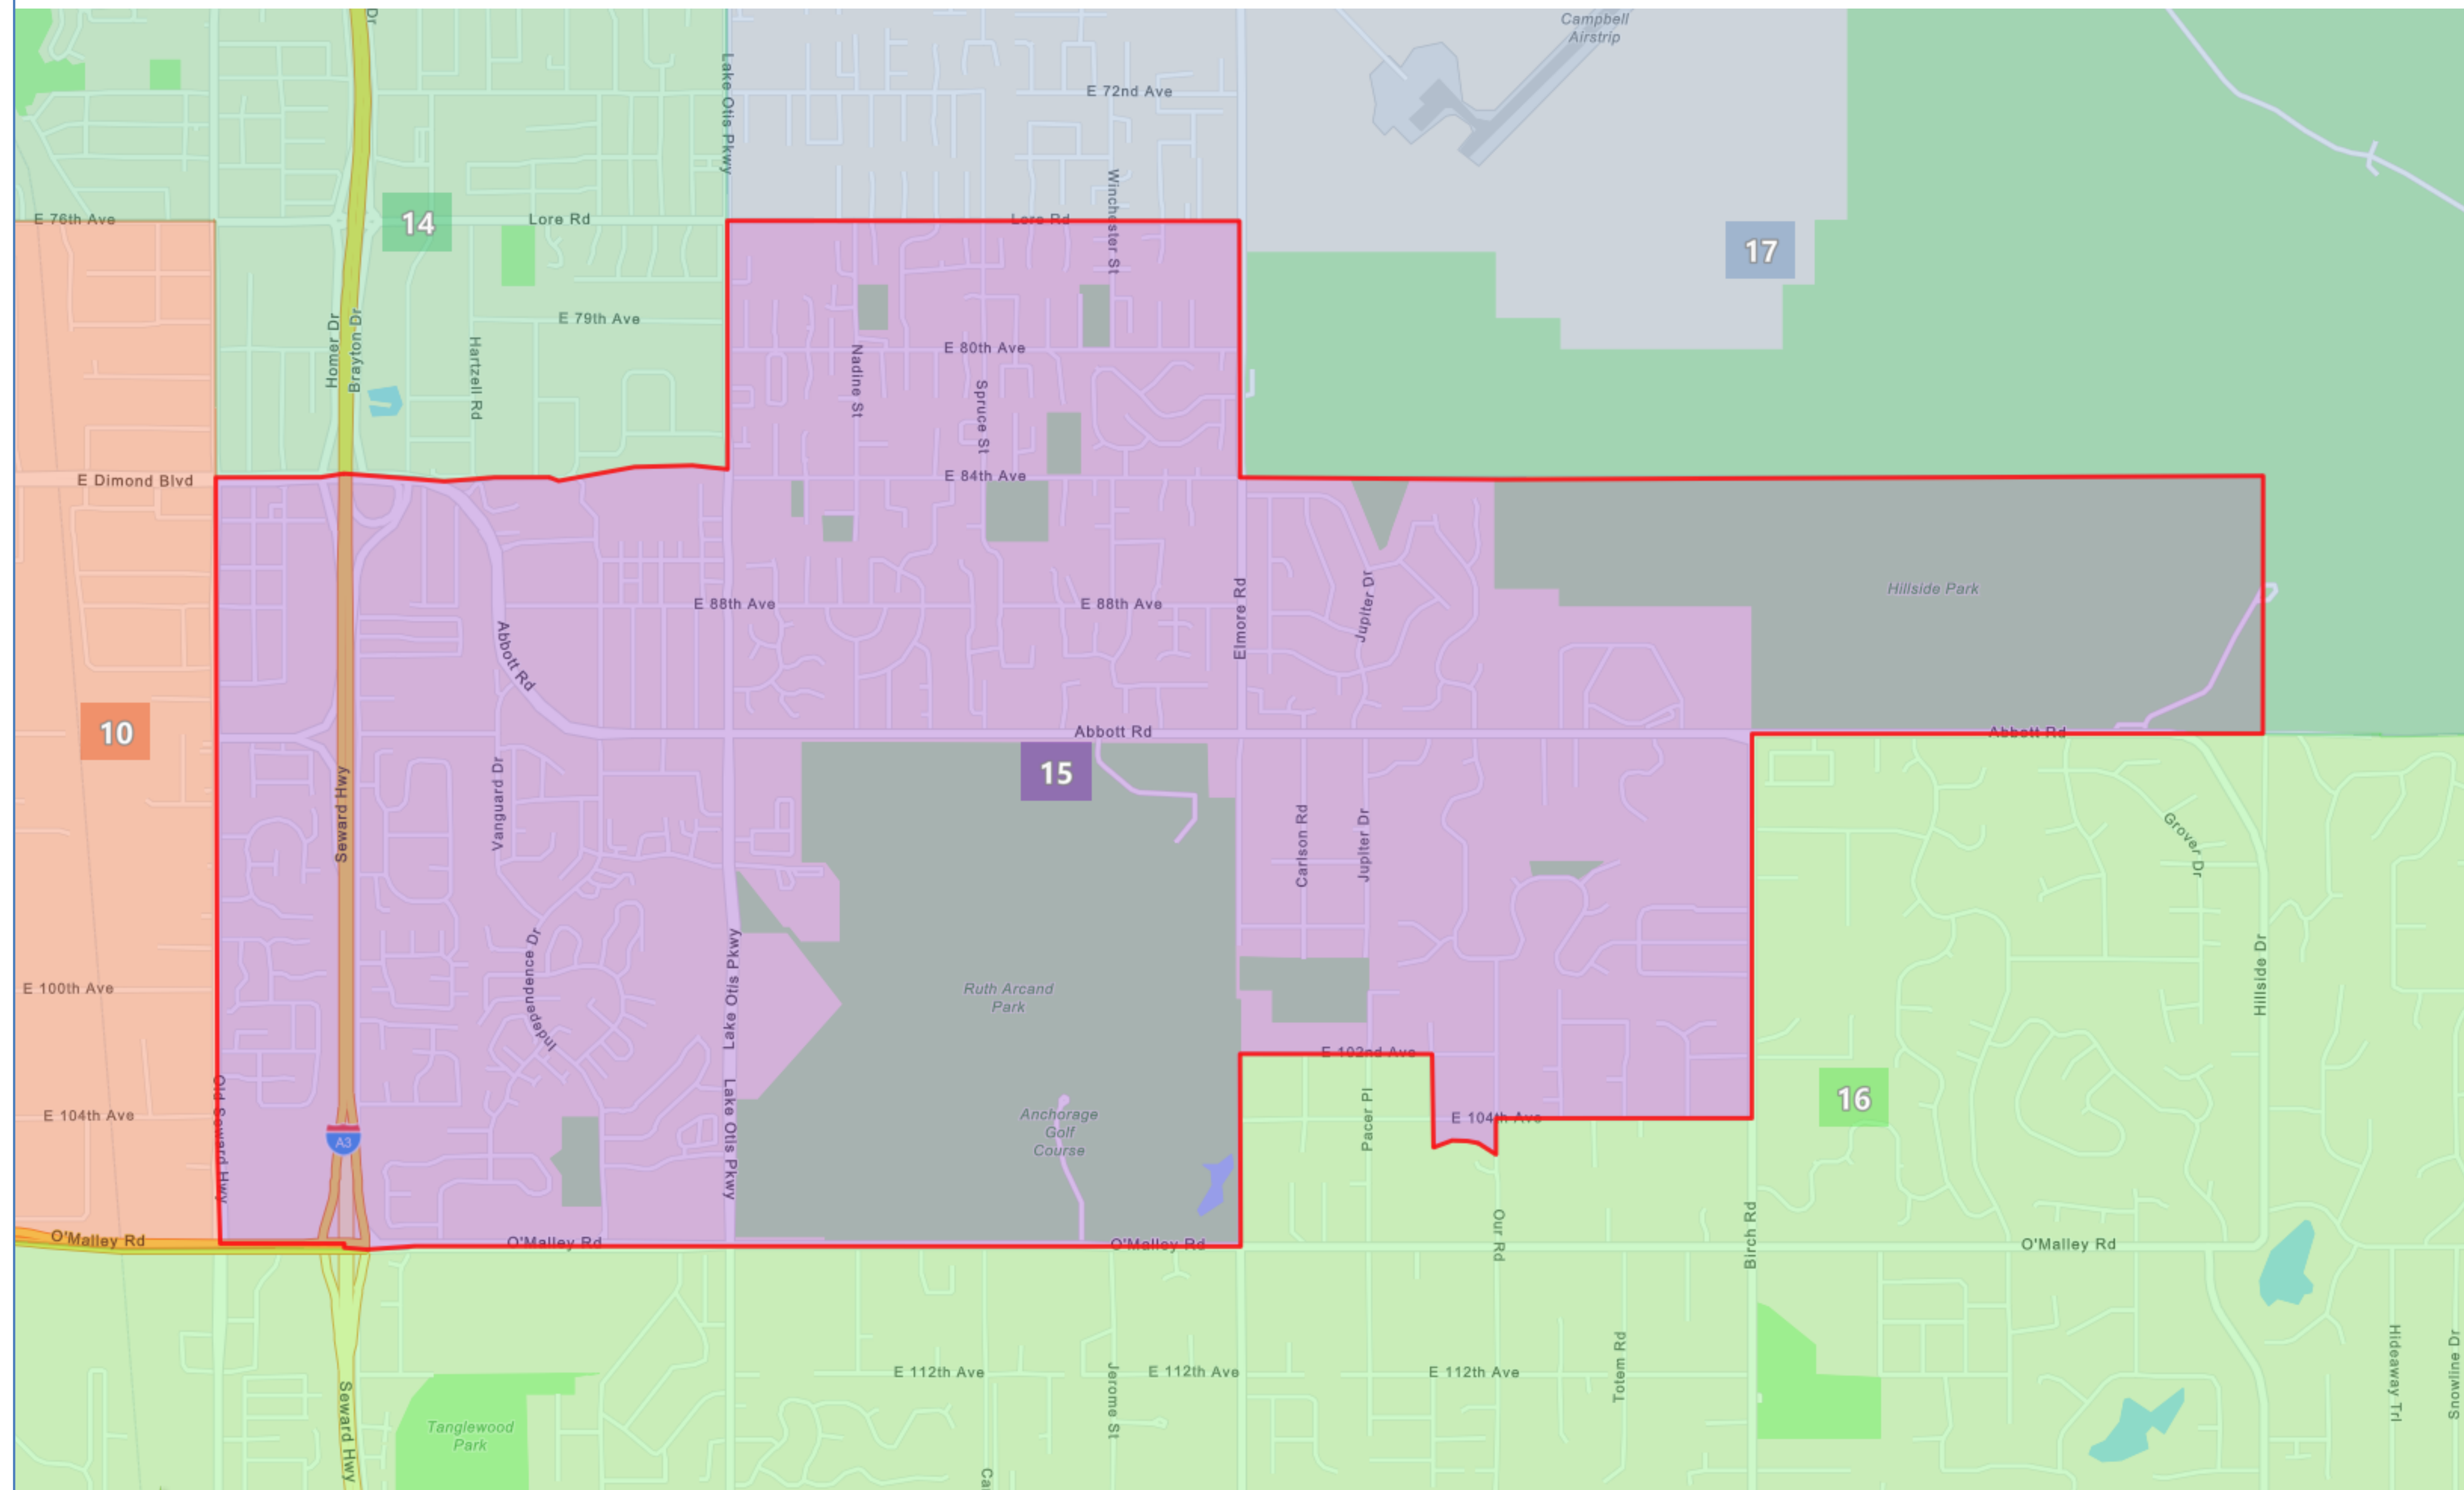

Board Composite v. 2

Proposed Redistricting Plan Adopted by the Alaska Redistricting Board 9/9/2021

District 15

Population: 18,270

Based on 2020 Census Geography and 2020 PL94-171 Data
Map Gallery link: www.akredistrict.org/maps