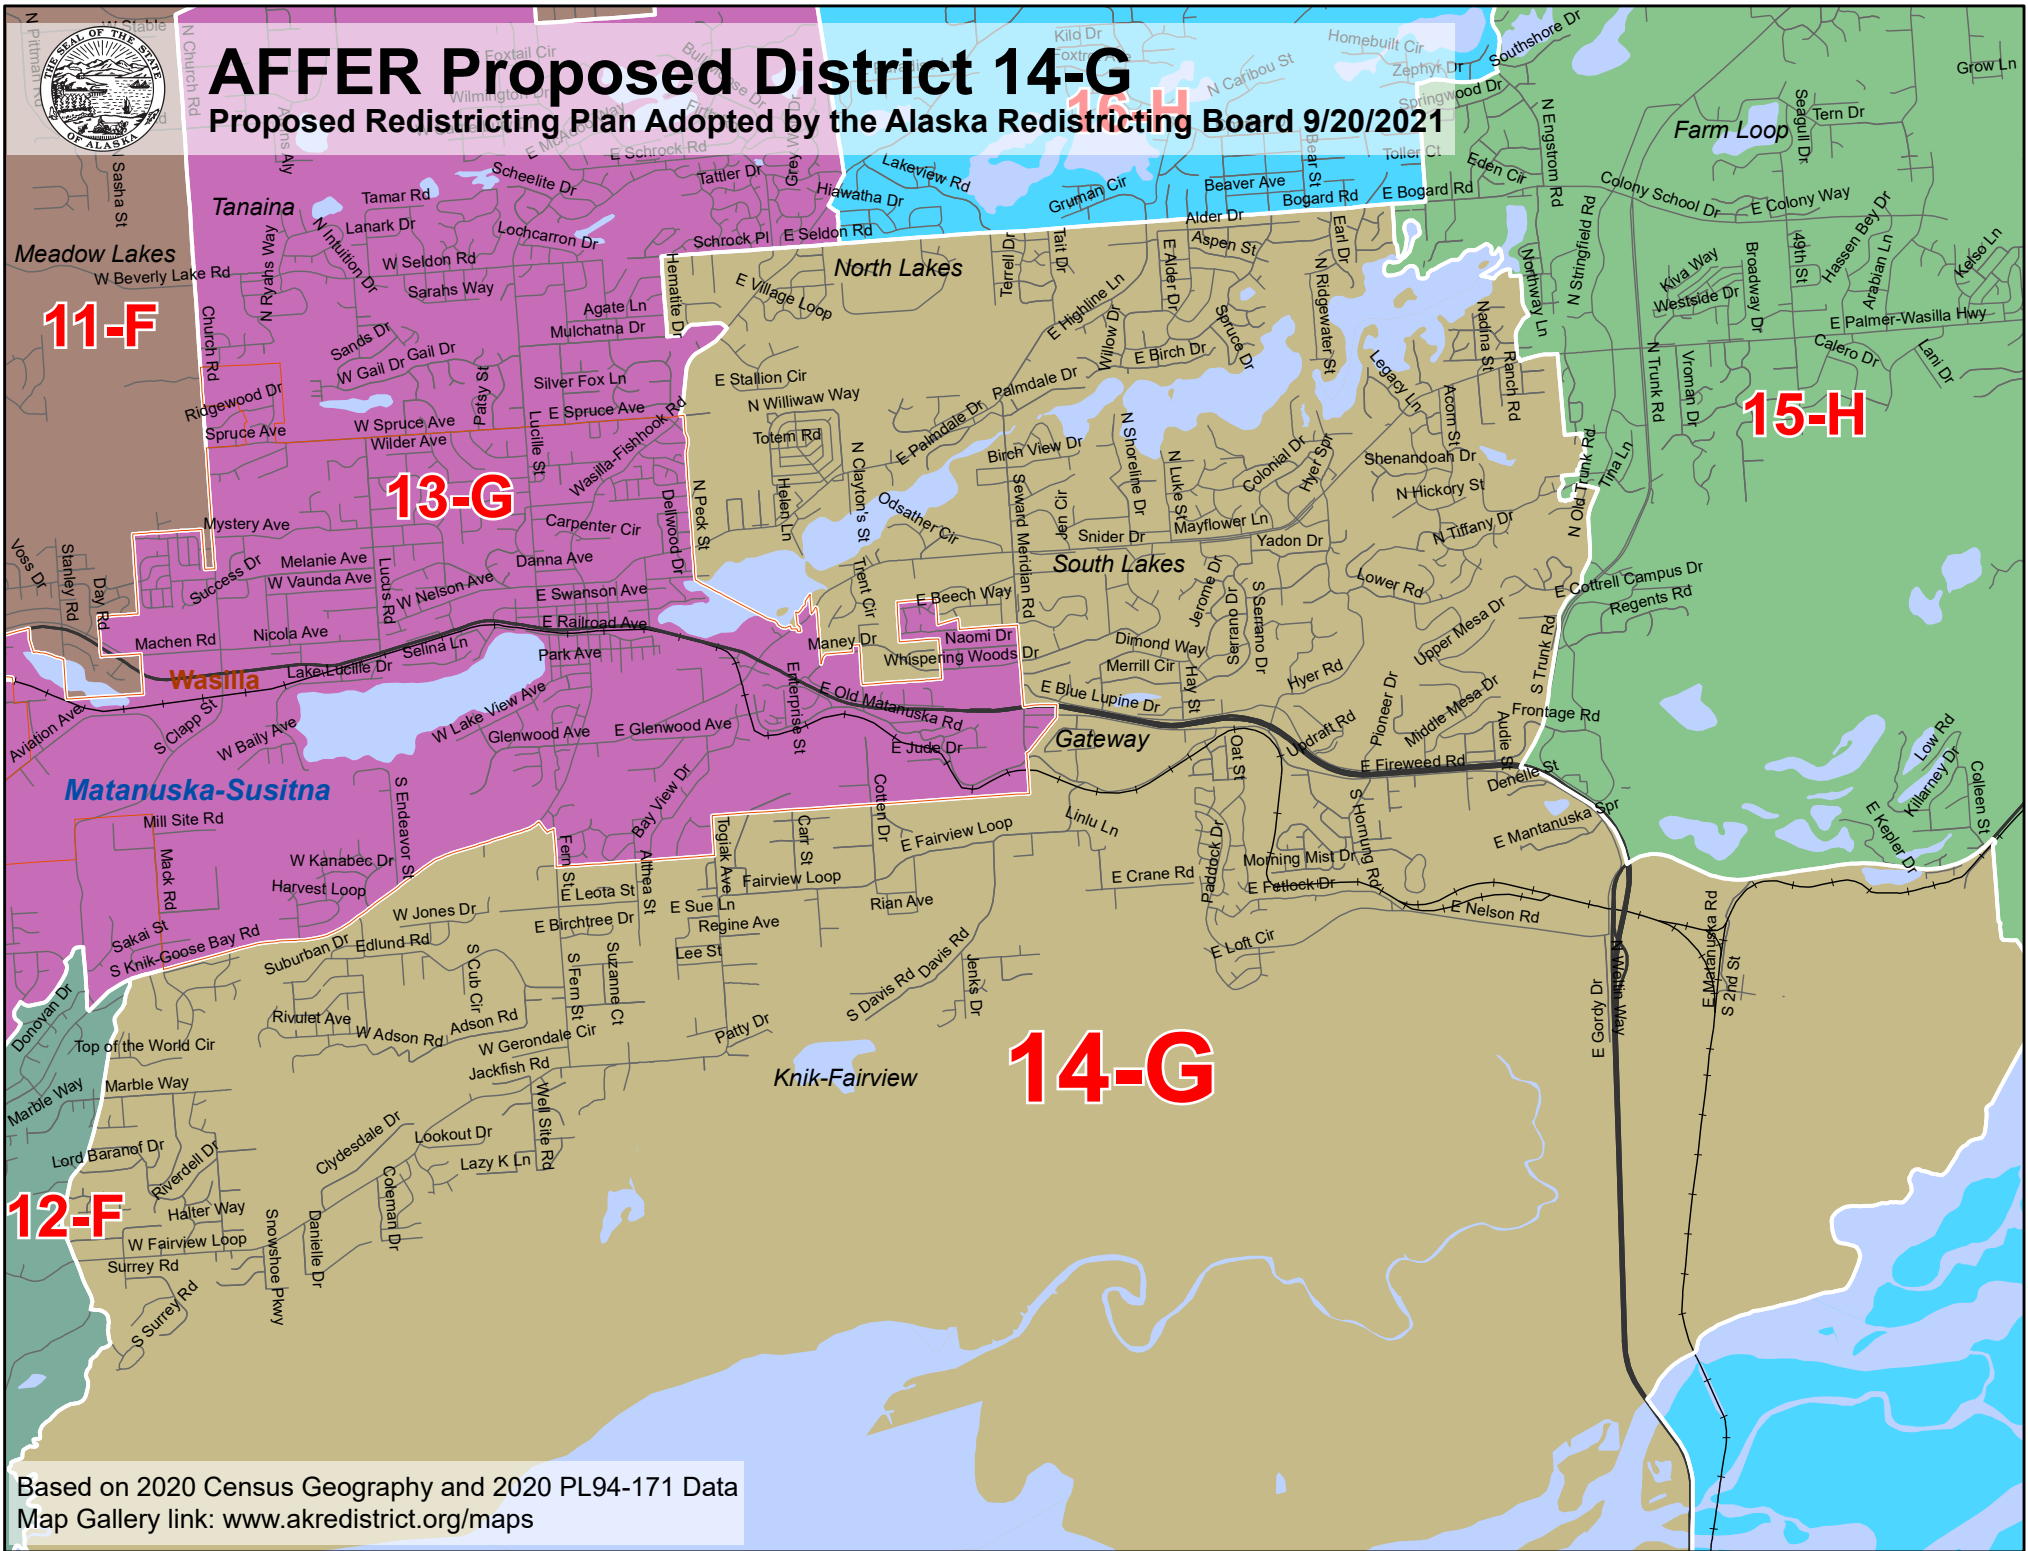

AFFER Proposed District 14-G

Proposed Redistricting Plan Adopted by the Alaska Redistricting Board 9/20/2021

Based on 2020 Census Geography and 2020 PL94-171 Data
Map Gallery link: www.akredistrict.org/maps