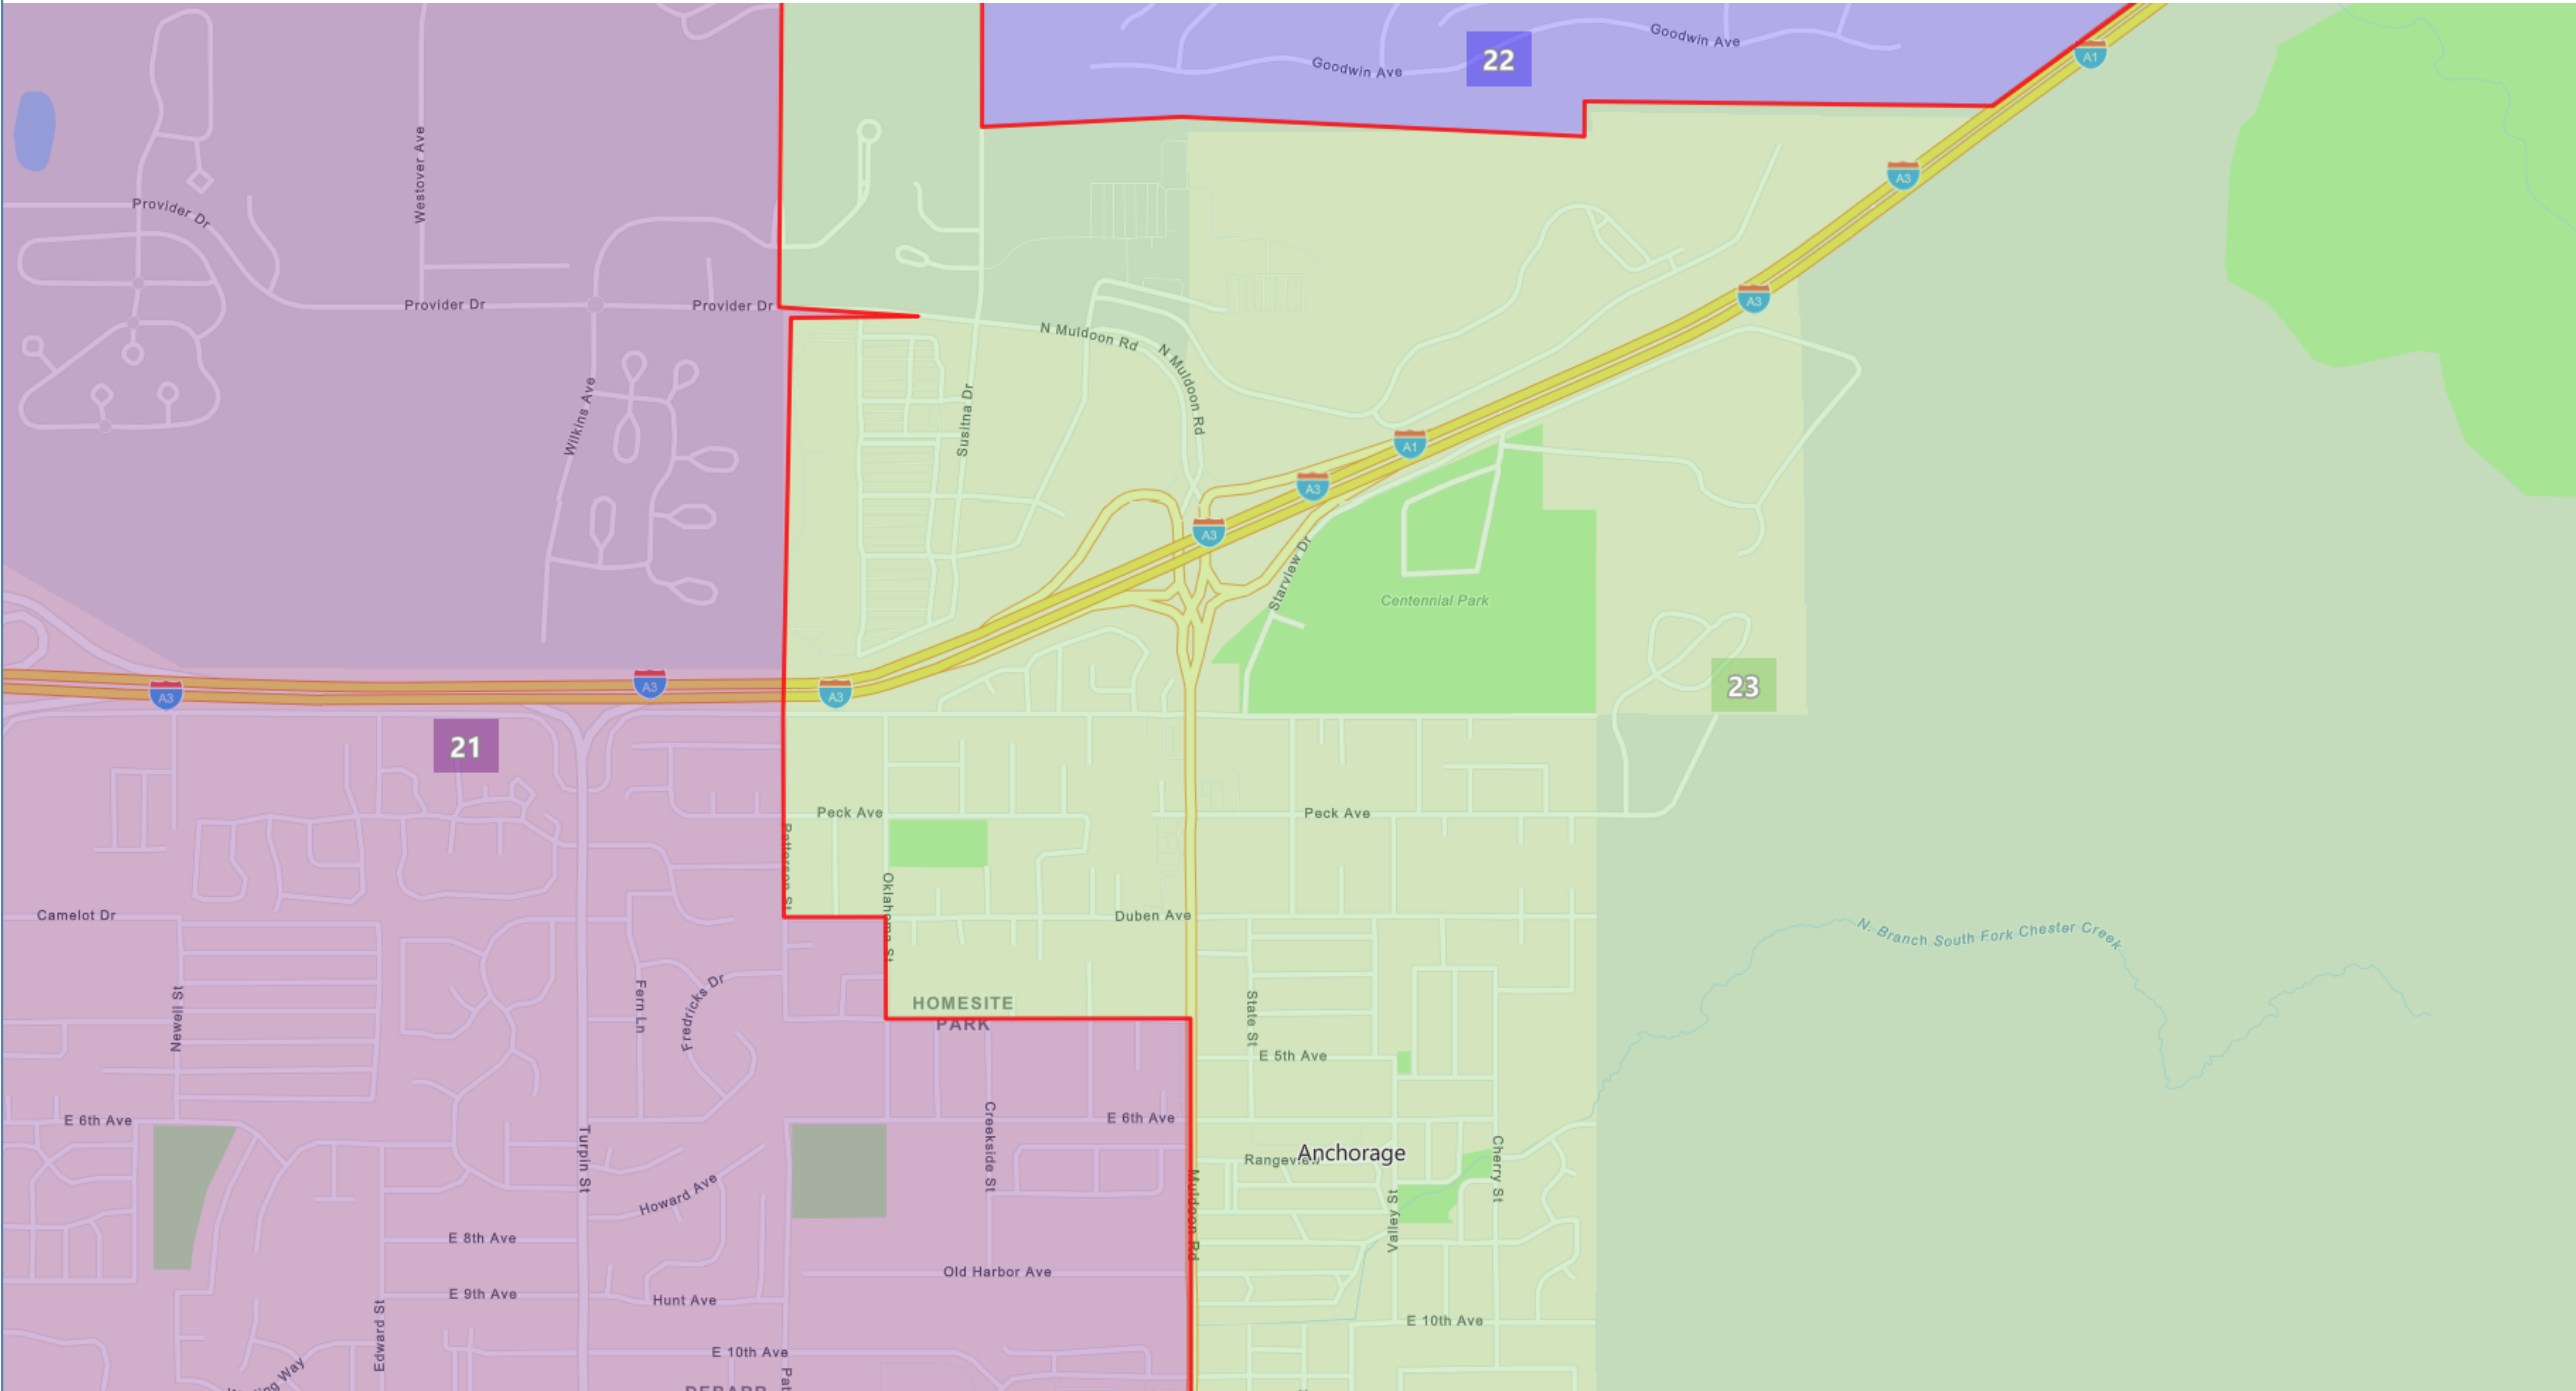

Board Composite v.1

Proposed Redistricting Plan Adopted by the Alaska Redistricting Board 9/9/2021

District 21, 22, 23 Border

Based on 2020 Census Geography and 2020 PL94-171 Data
Map Gallery link: www.akredistrict.org/maps