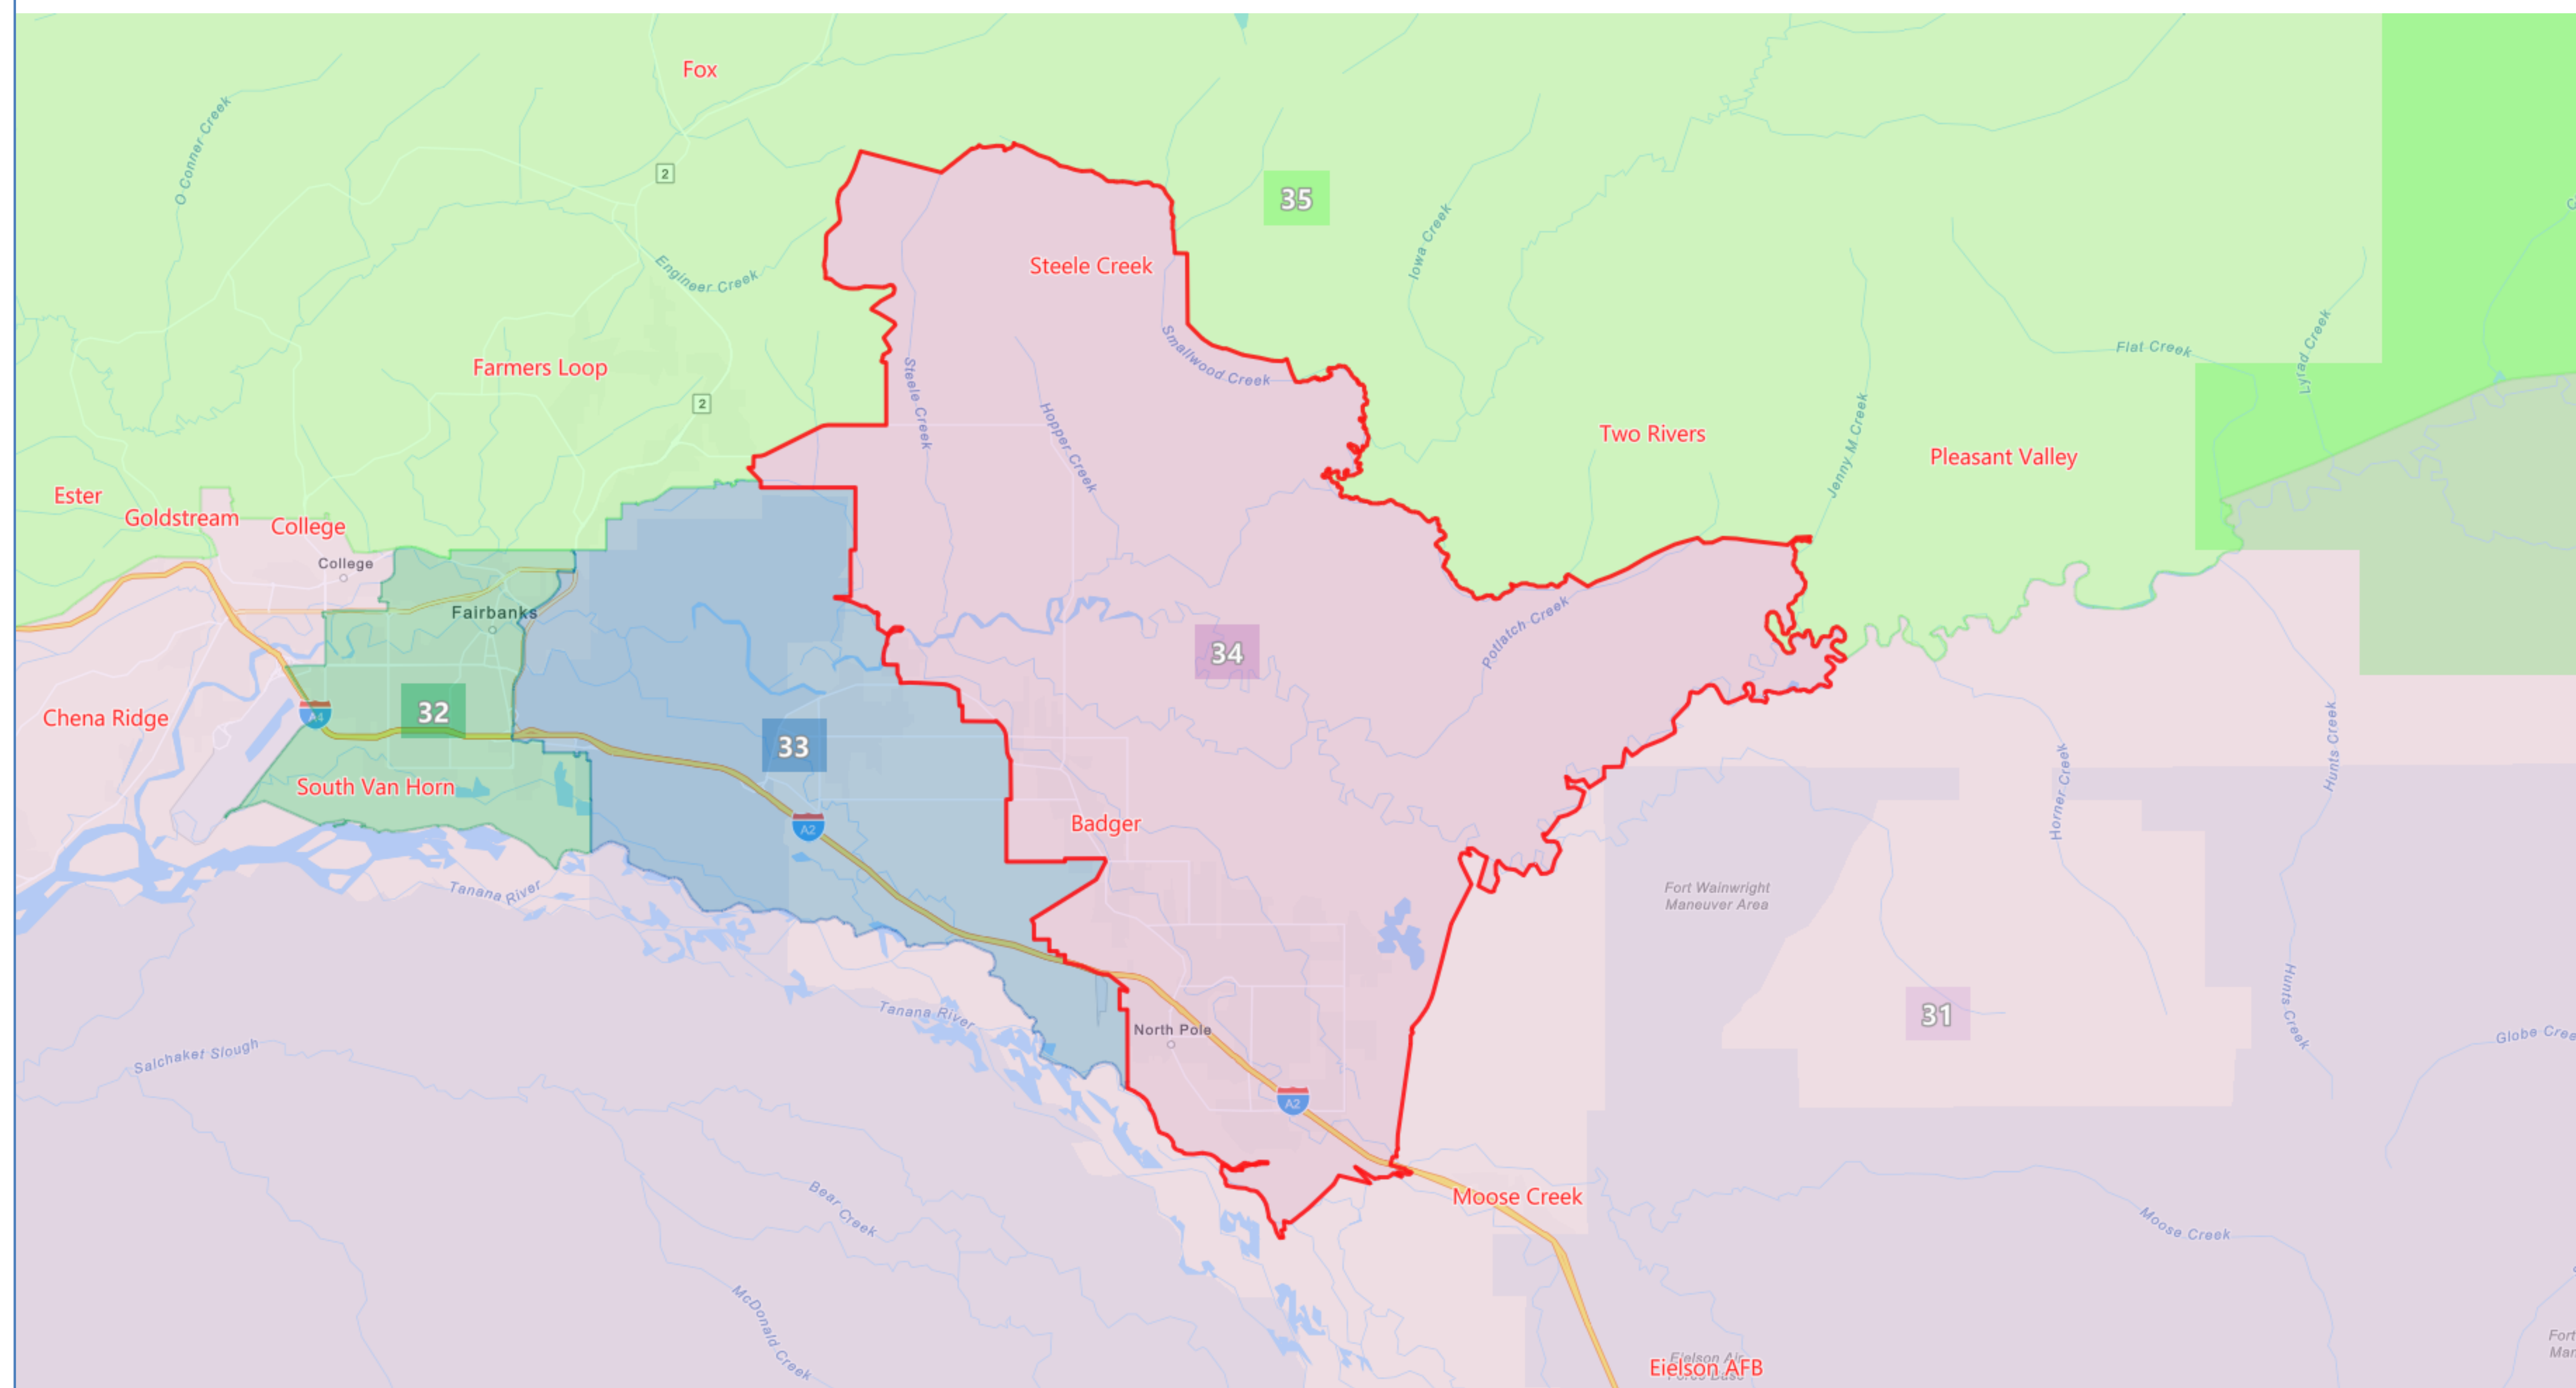

# Board Composite v. 2

Proposed Redistricting Plan Adopted by the Alaska Redistricting Board 9/9/2021

## District 34

Population: 19,132

Based on 2020 Census Geography and 2020 PL94-171 Data  
Map Gallery link: [www.akredistrict.org/maps](http://www.akredistrict.org/maps)