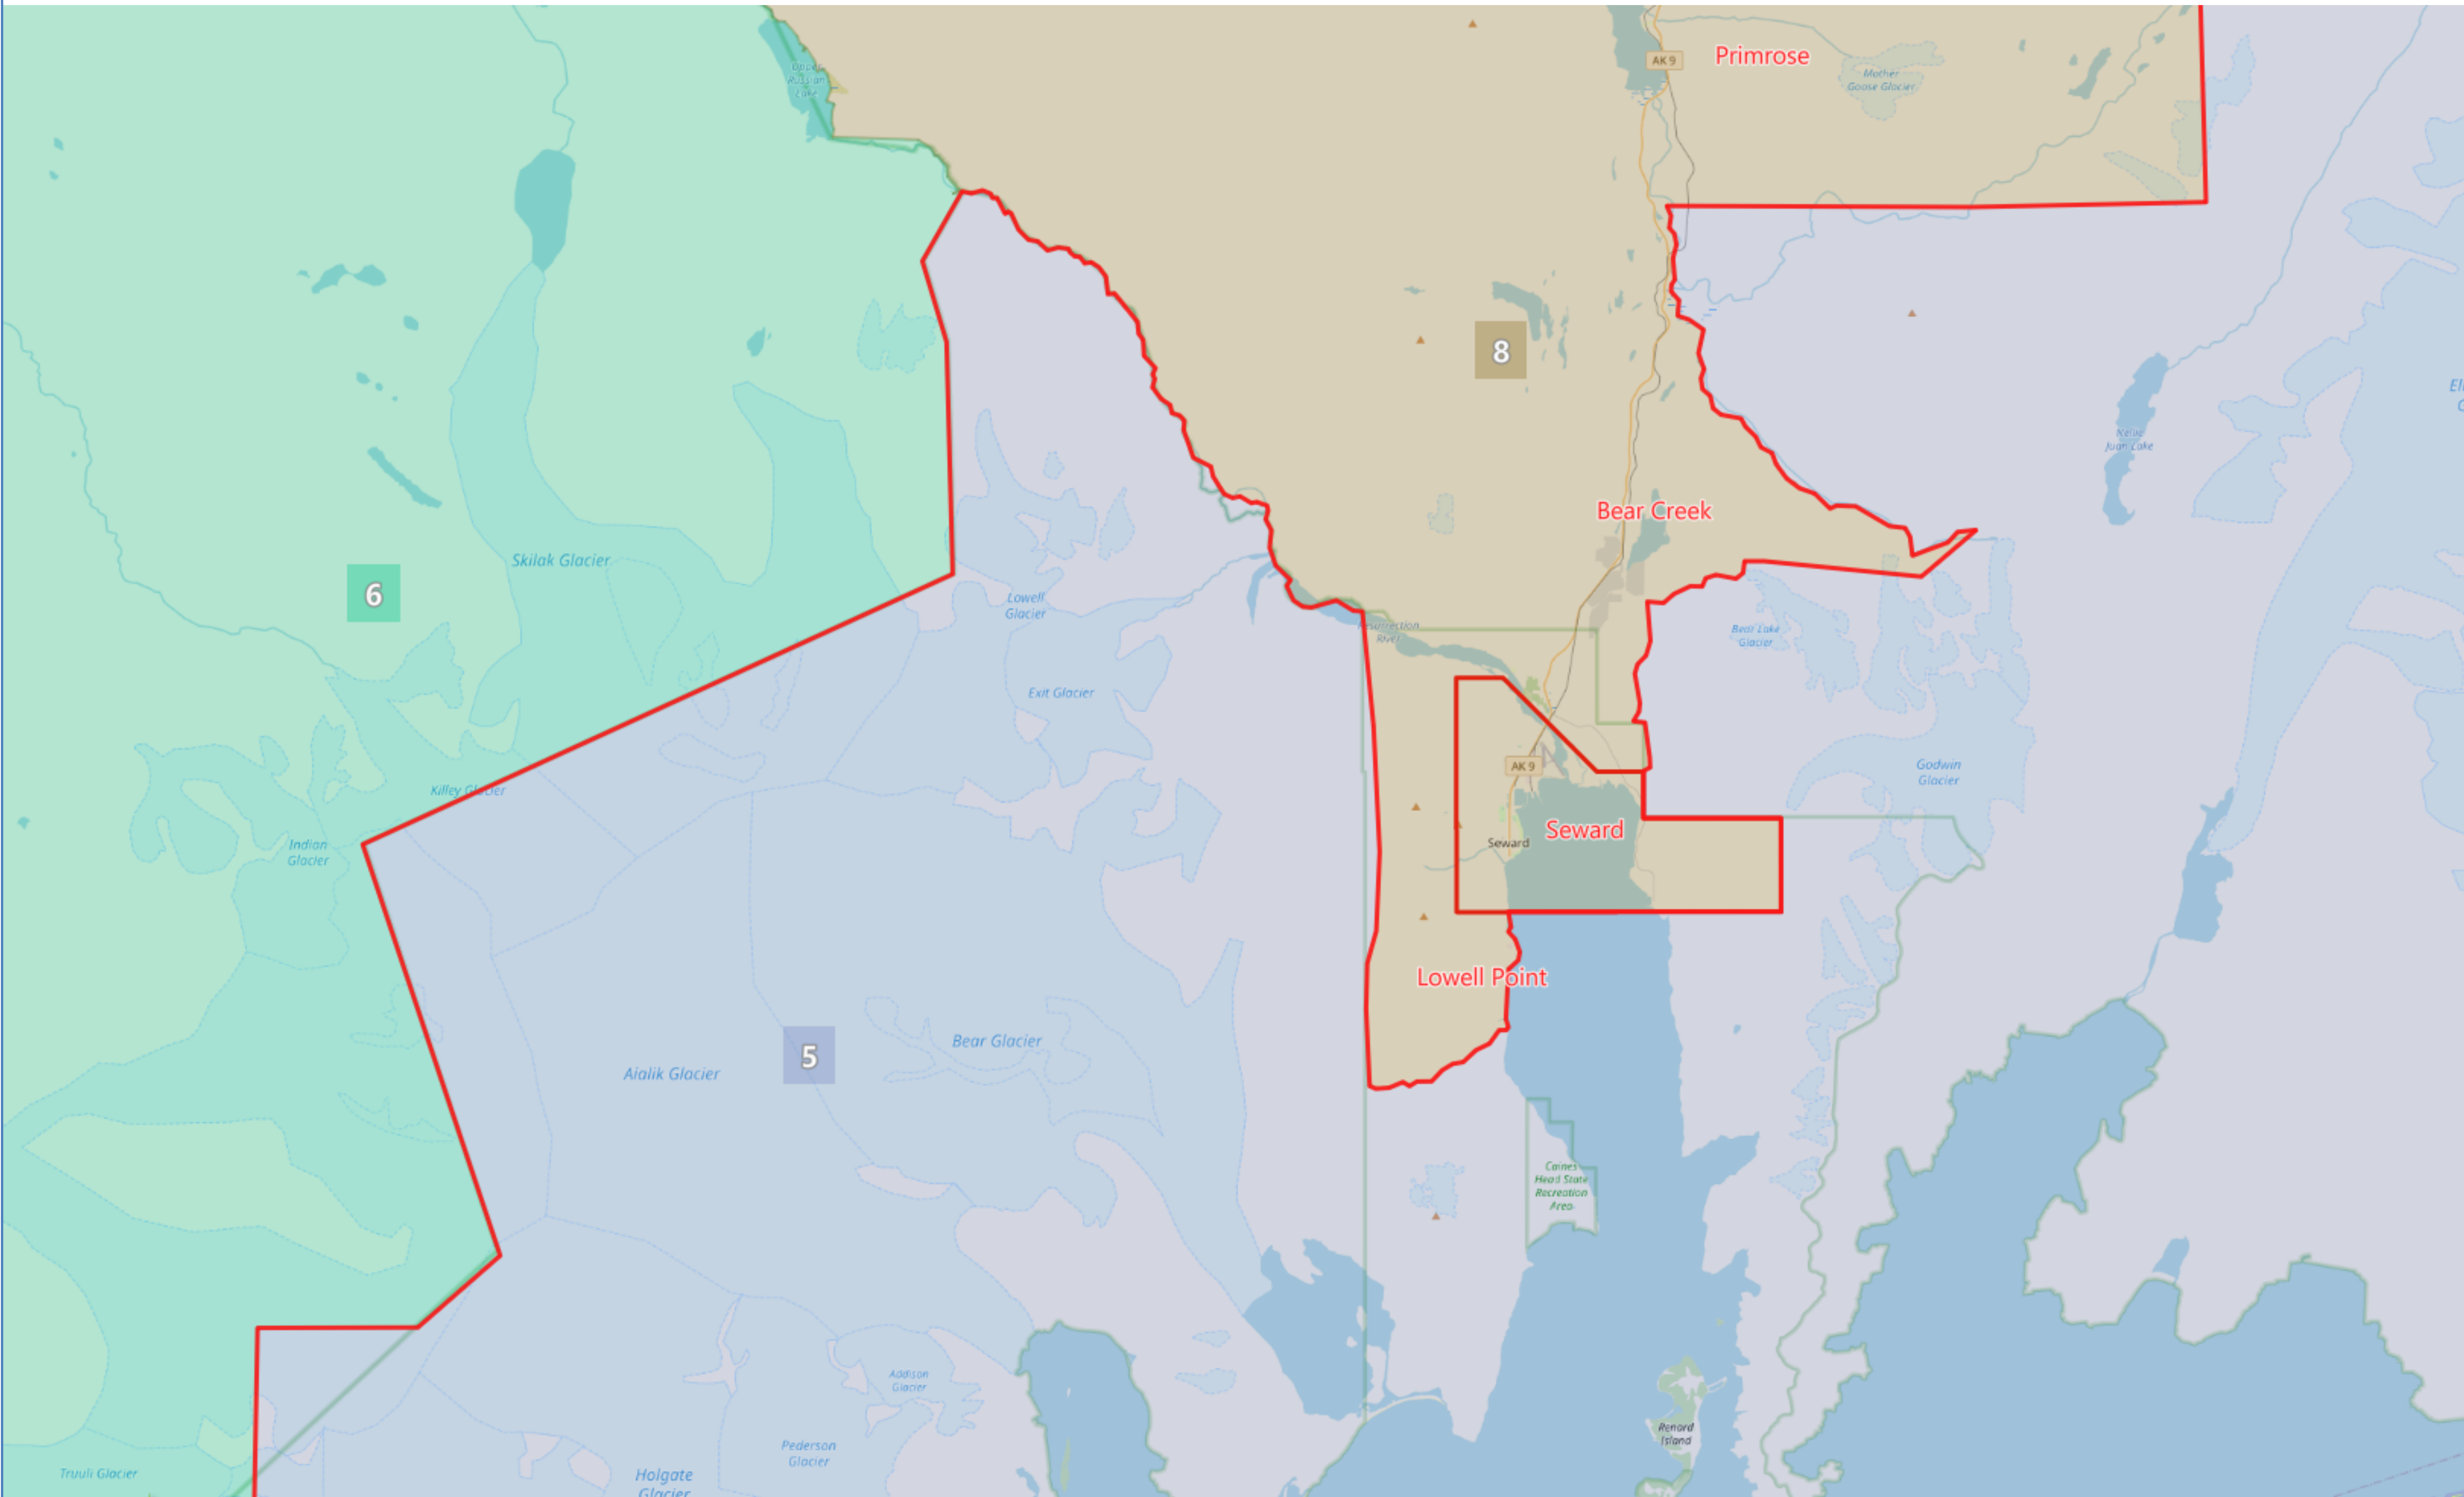

Board Composite v. 1

Proposed Redistricting Plan Adopted by the Alaska Redistricting Board 9/9/2021

District 5, 6, 8 Border

Based on 2020 Census Geography and 2020 PL94-171 Data
Map Gallery link: www.akredistrict.org/maps