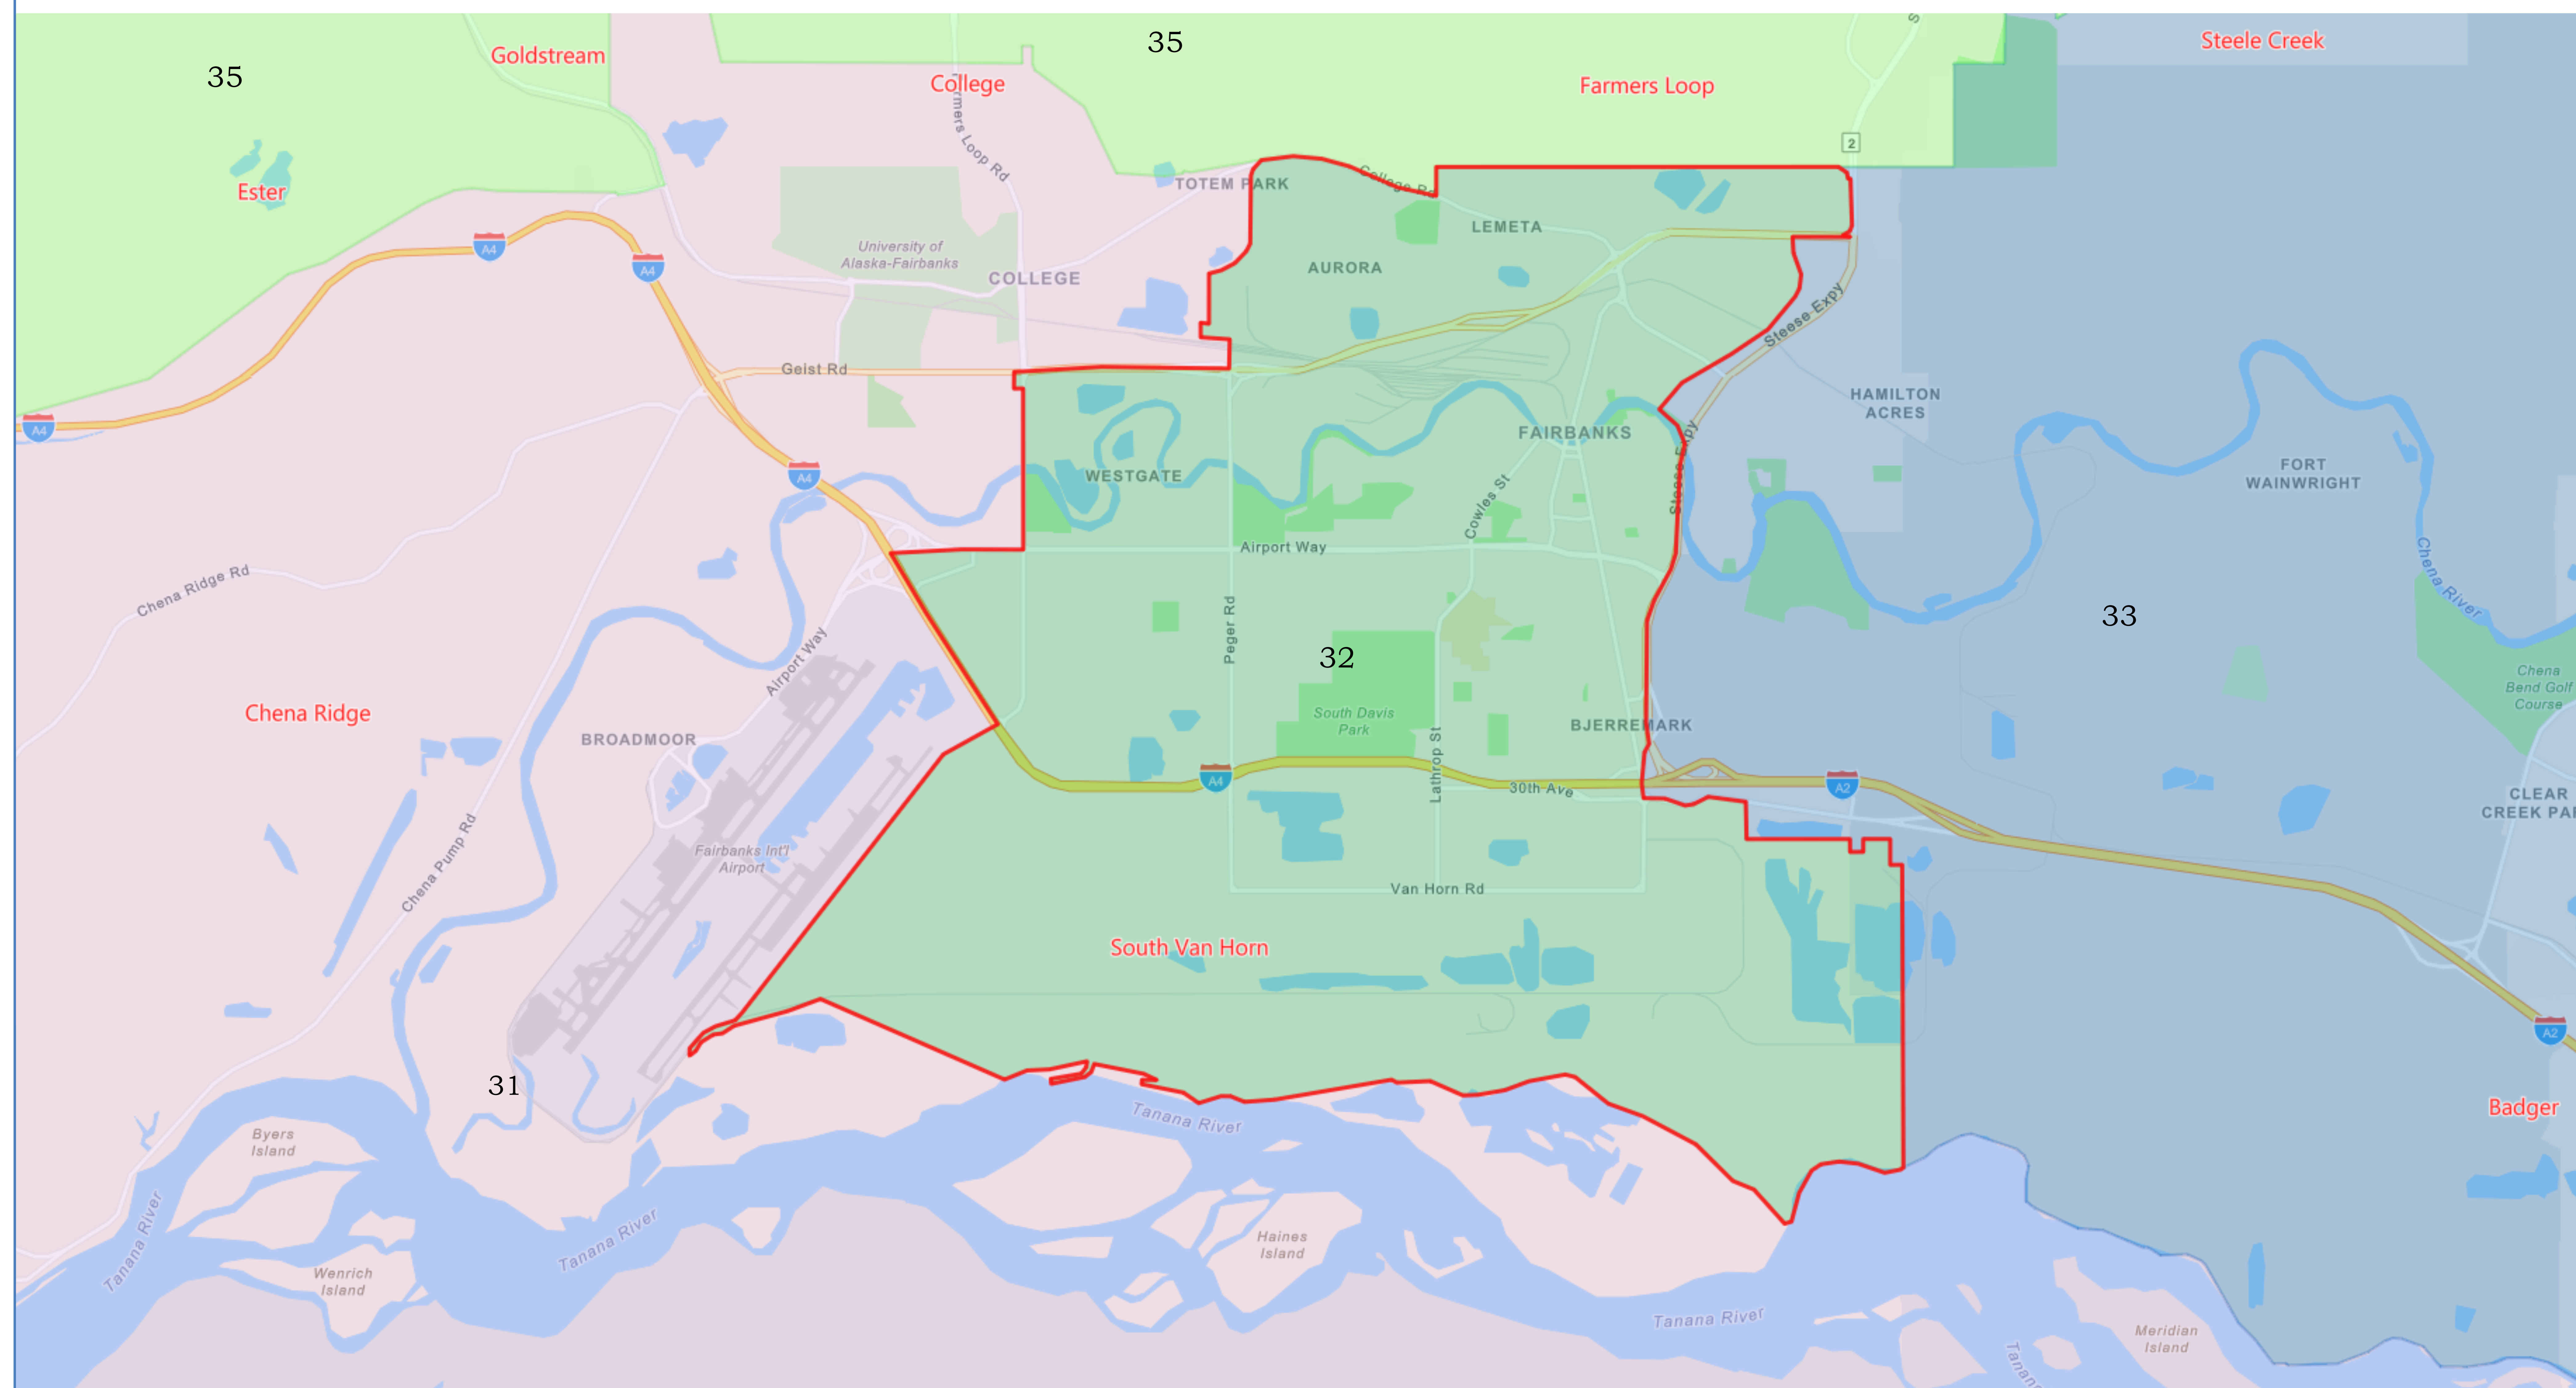

Board Composite v. 1

Proposed Redistricting Plan Adopted by the Alaska Redistricting Board 9/9/2021

District 32

Population: 19,114

Based on 2020 Census Geography and 2020 PL94-171 Data
Map Gallery link: www.akredistrict.org/maps