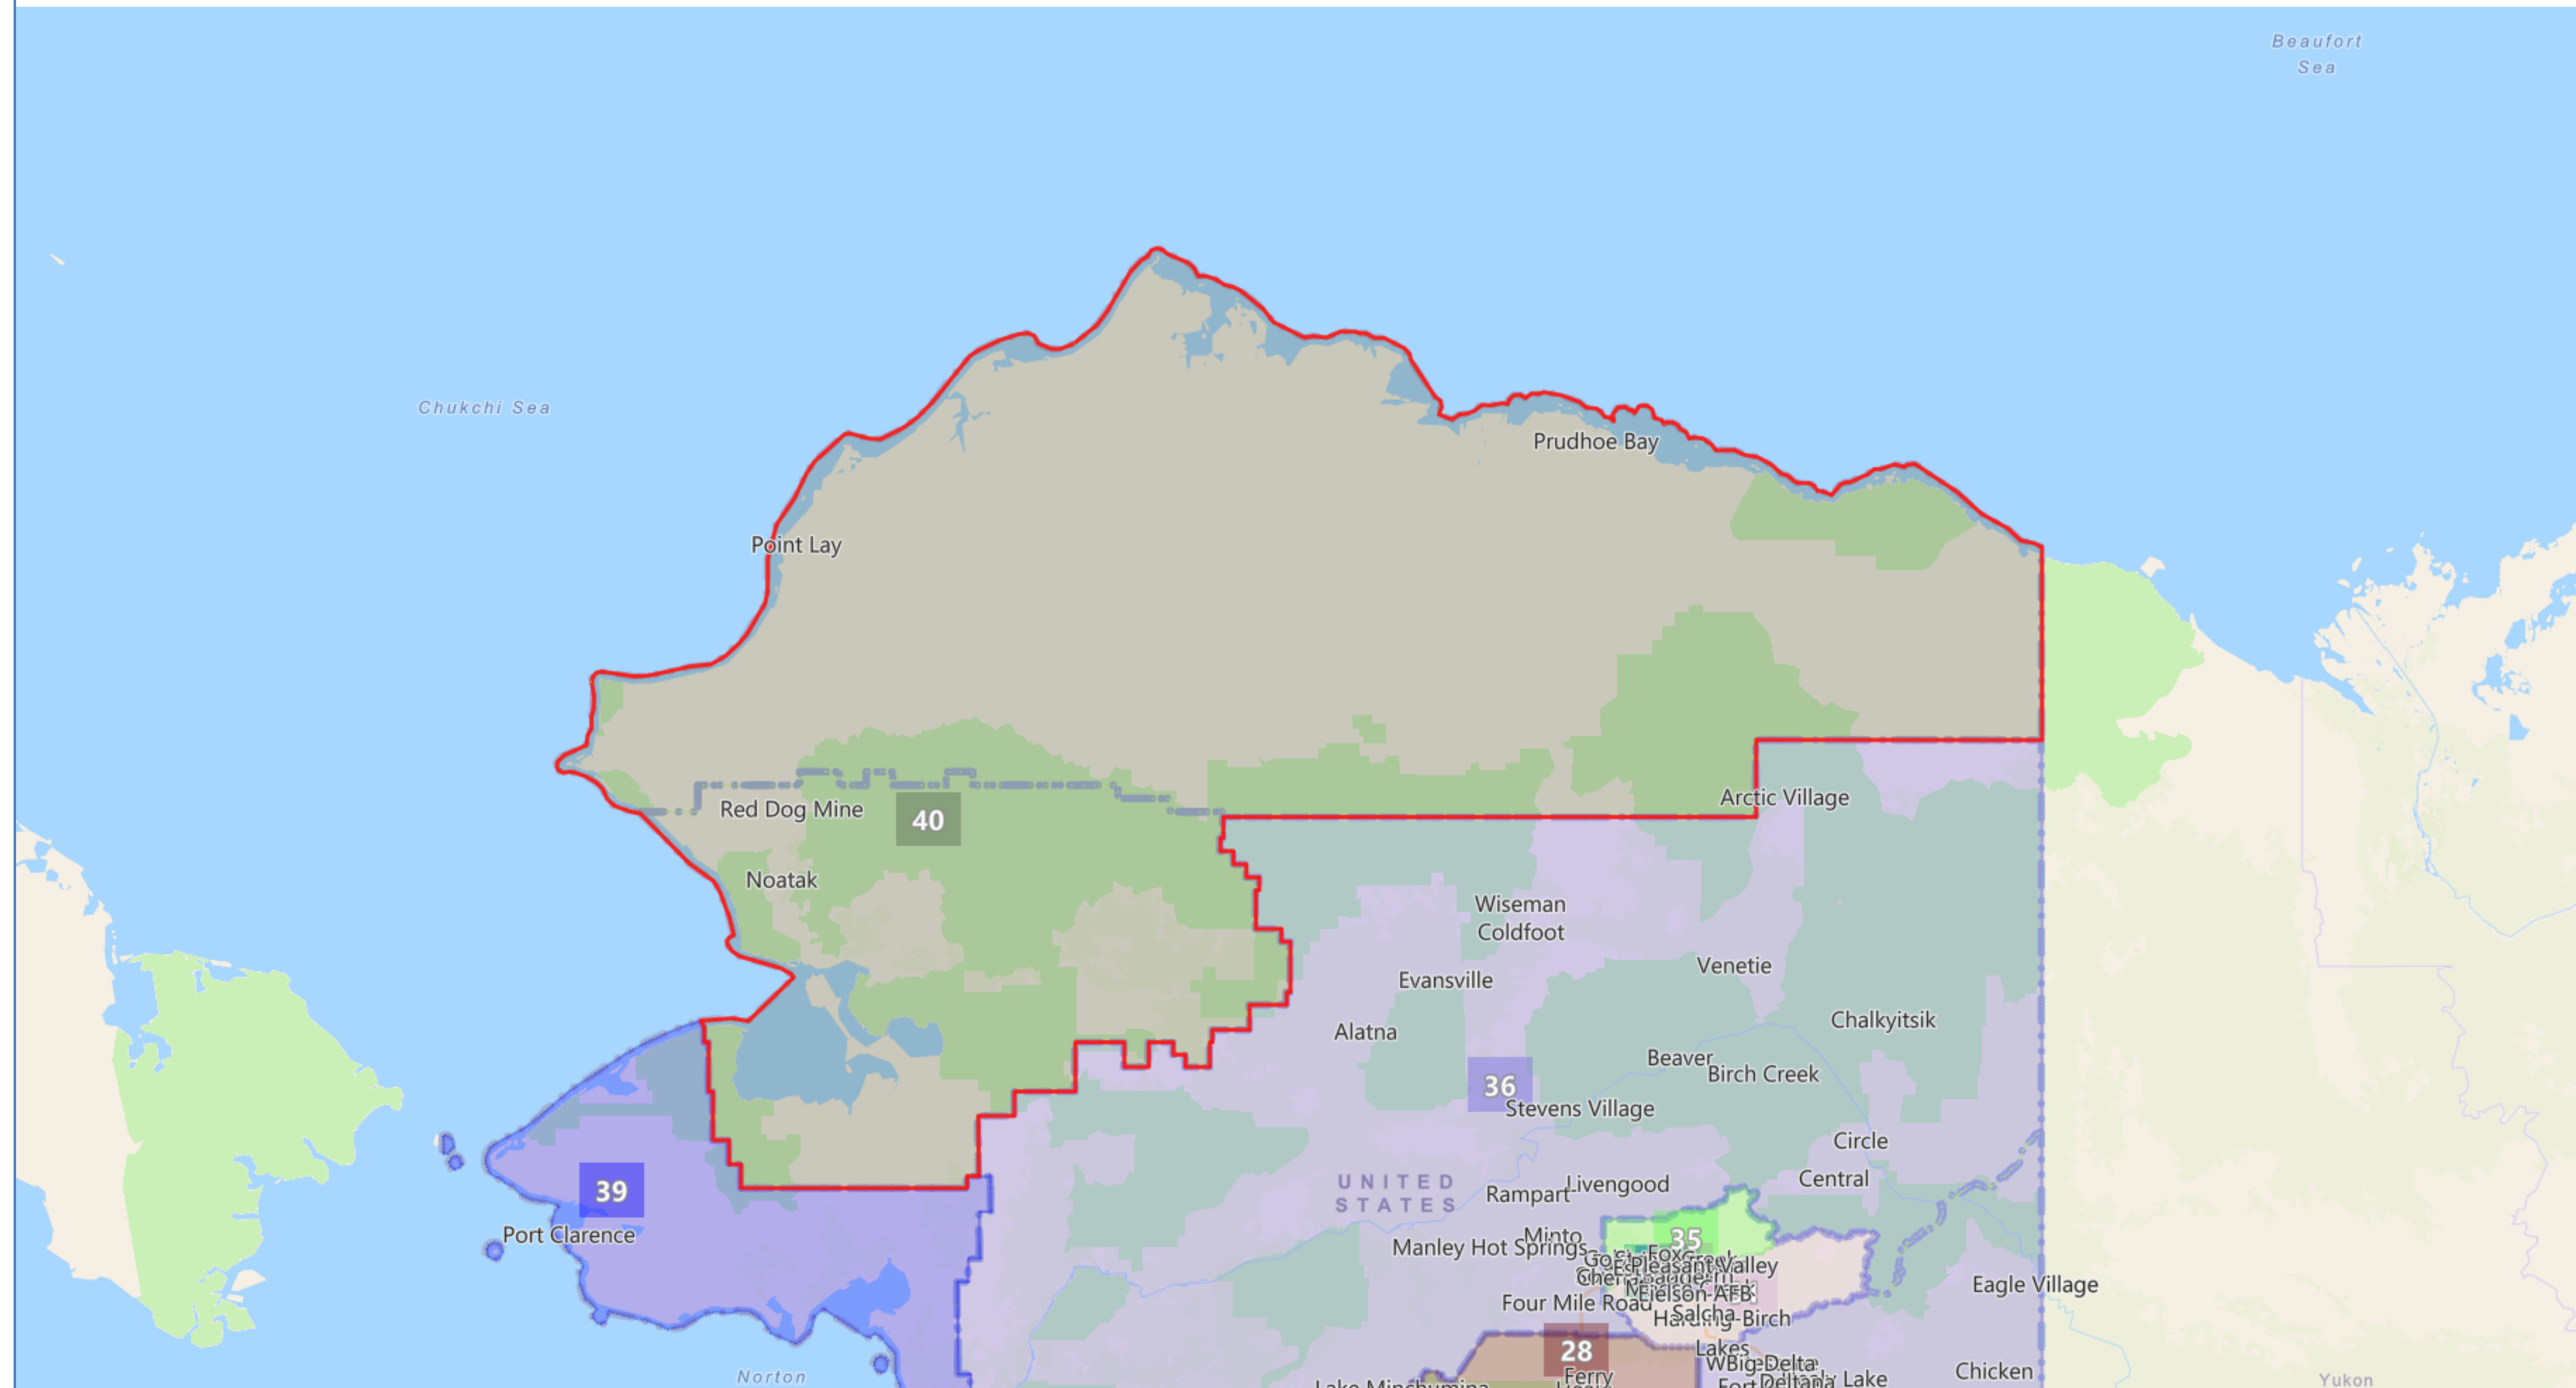

# Board Composite v. 2

Proposed Redistricting Plan Adopted by the Alaska Redistricting Board 9/9/2021

# District 40

Population: 18,824

Based on 2020 Census Geography and 2020 PL94-171 Data  
Map Gallery link: [www.akredistrict.org/maps](http://www.akredistrict.org/maps)