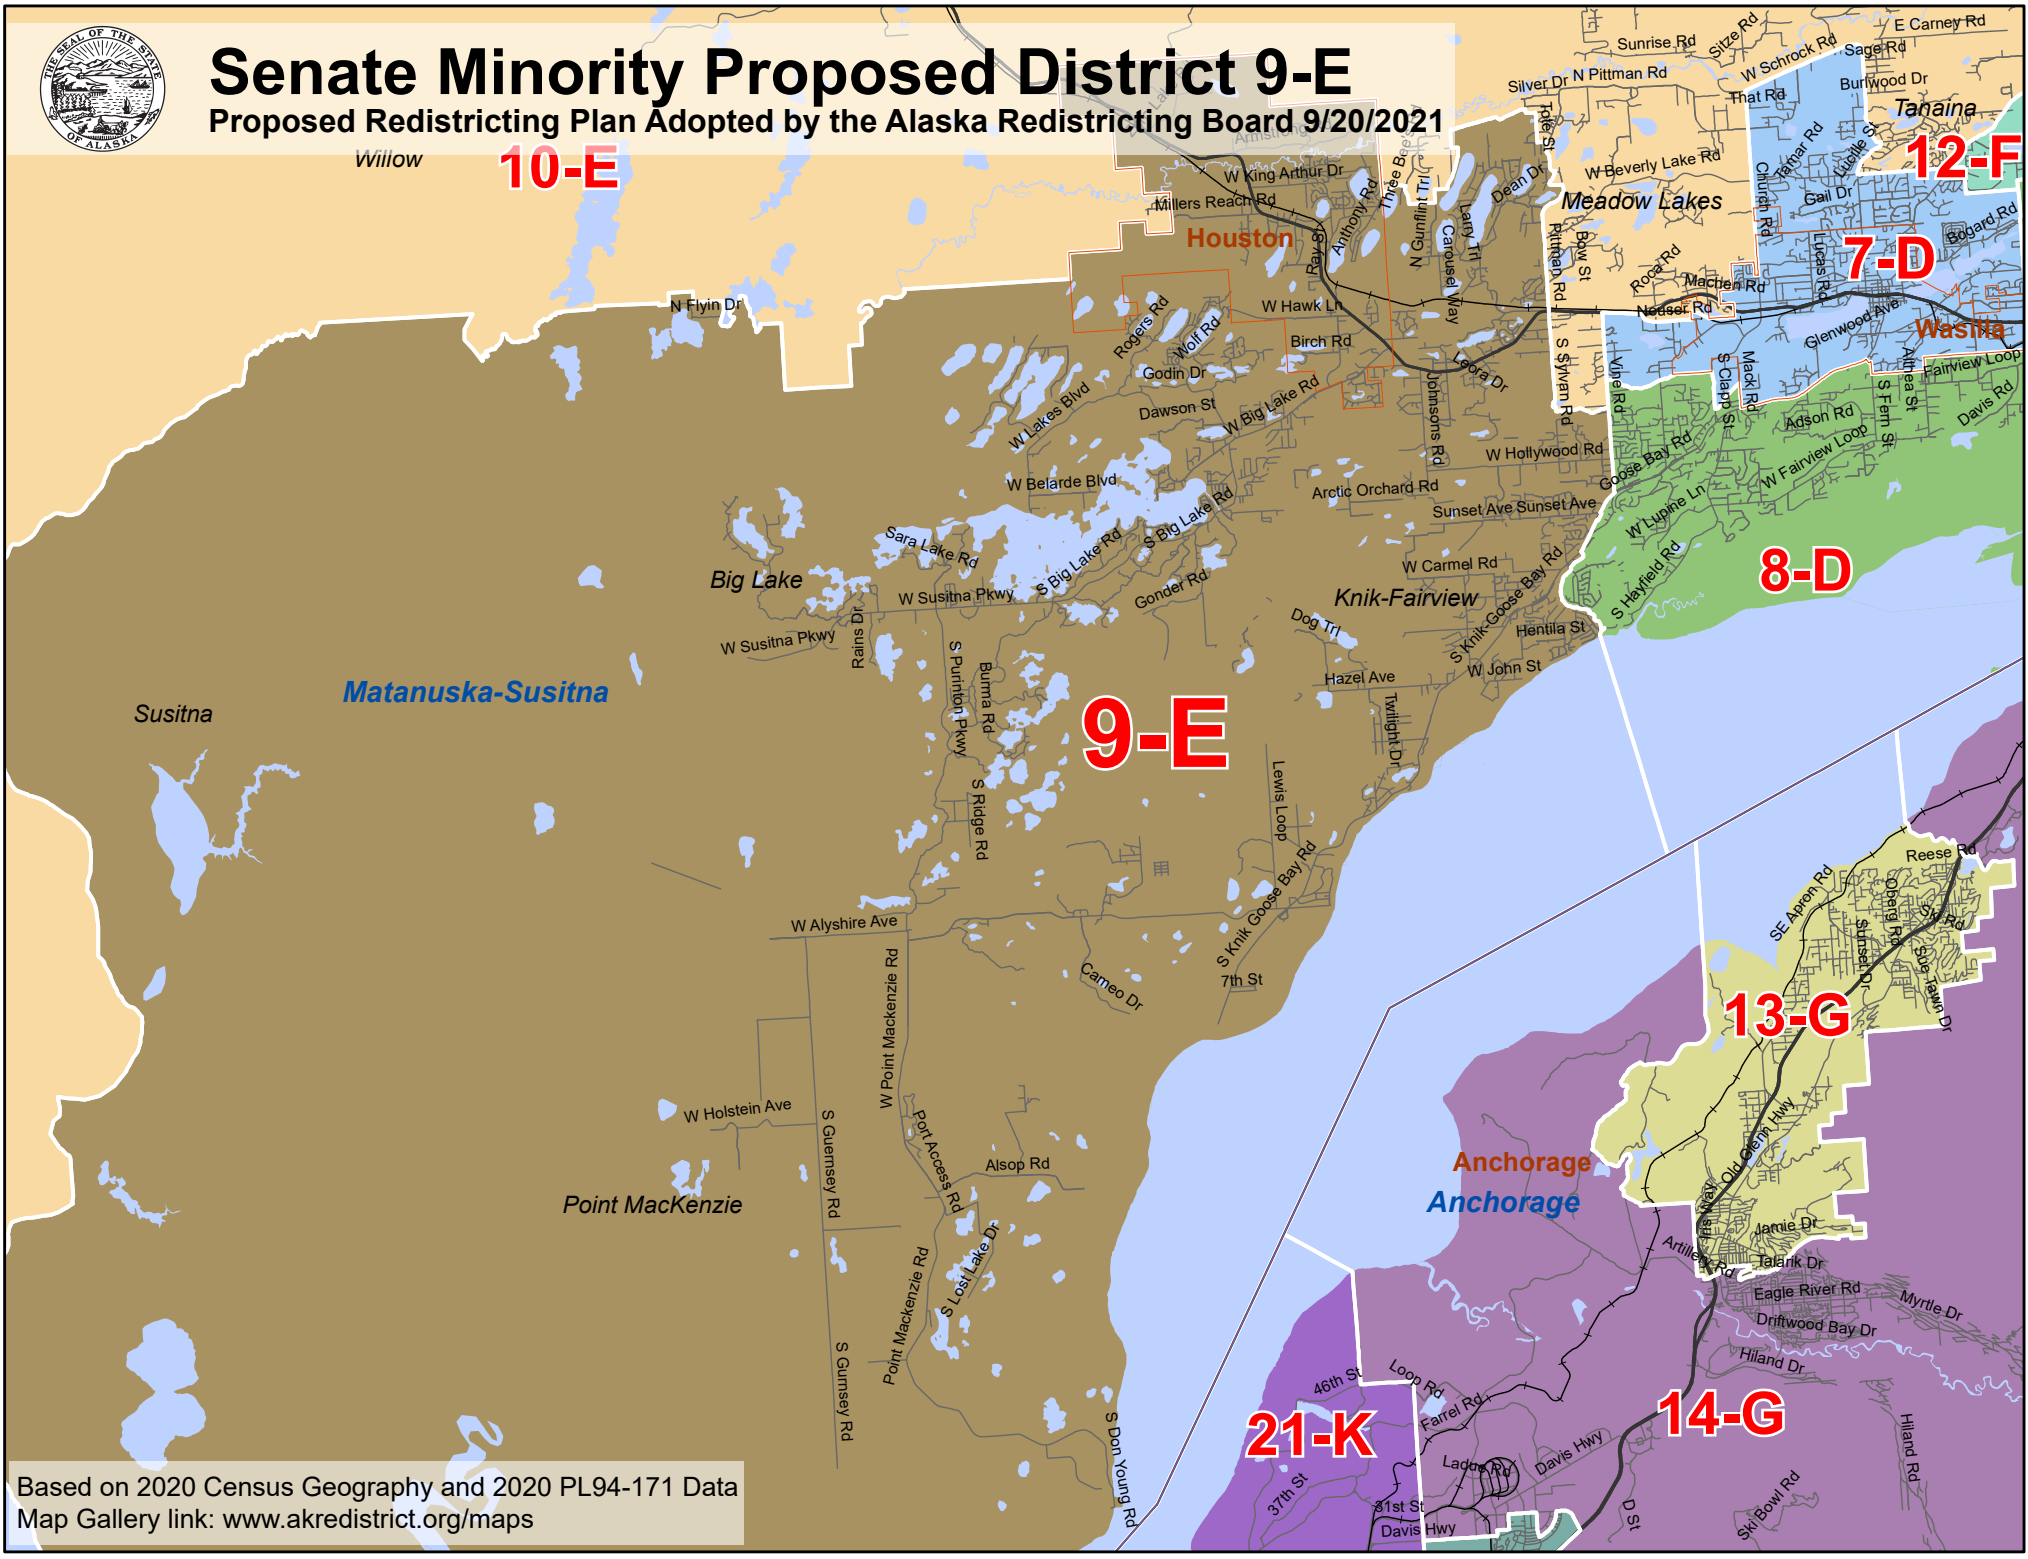

Senate Minority Proposed District 9-E

Proposed Redistricting Plan Adopted by the Alaska Redistricting Board 9/20/2021

Willow **10-E**

9-E

12-F

7-D

8-D

13-G

21-K

14-G

Based on 2020 Census Geography and 2020 PL94-171 Data
Map Gallery link: www.akredistrict.org/maps