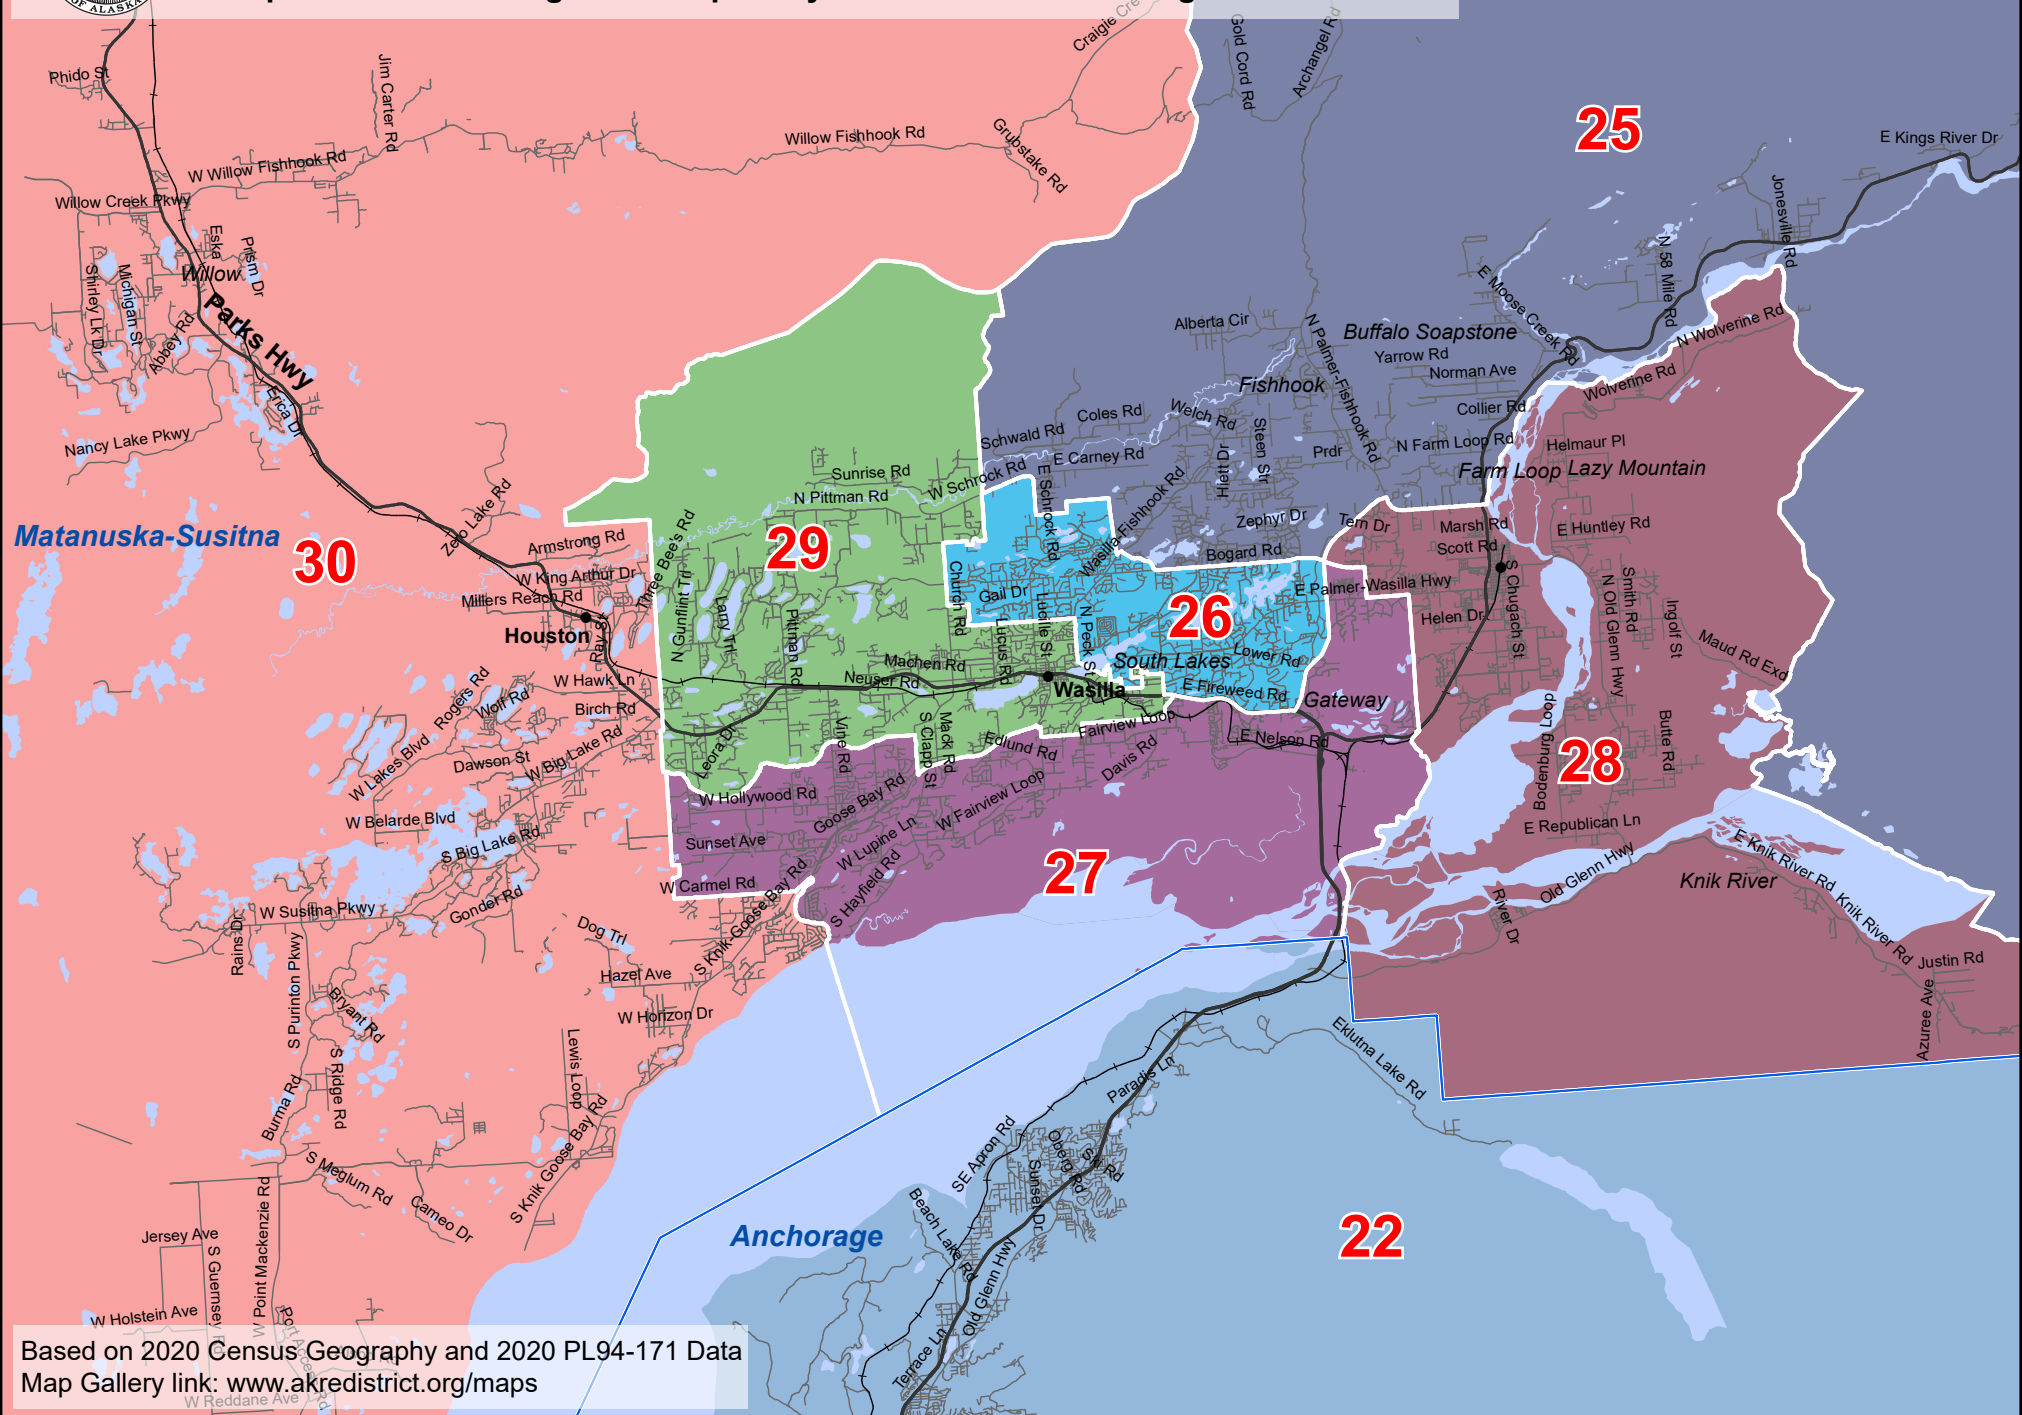

Board Proposed v.4 Mat-Su

Proposed Redistricting Plan Adopted by the Alaska Redistricting Board 9/20/2021

Based on 2020 Census Geography and 2020 PL94-171 Data
Map Gallery link: www.akredistrict.org/maps