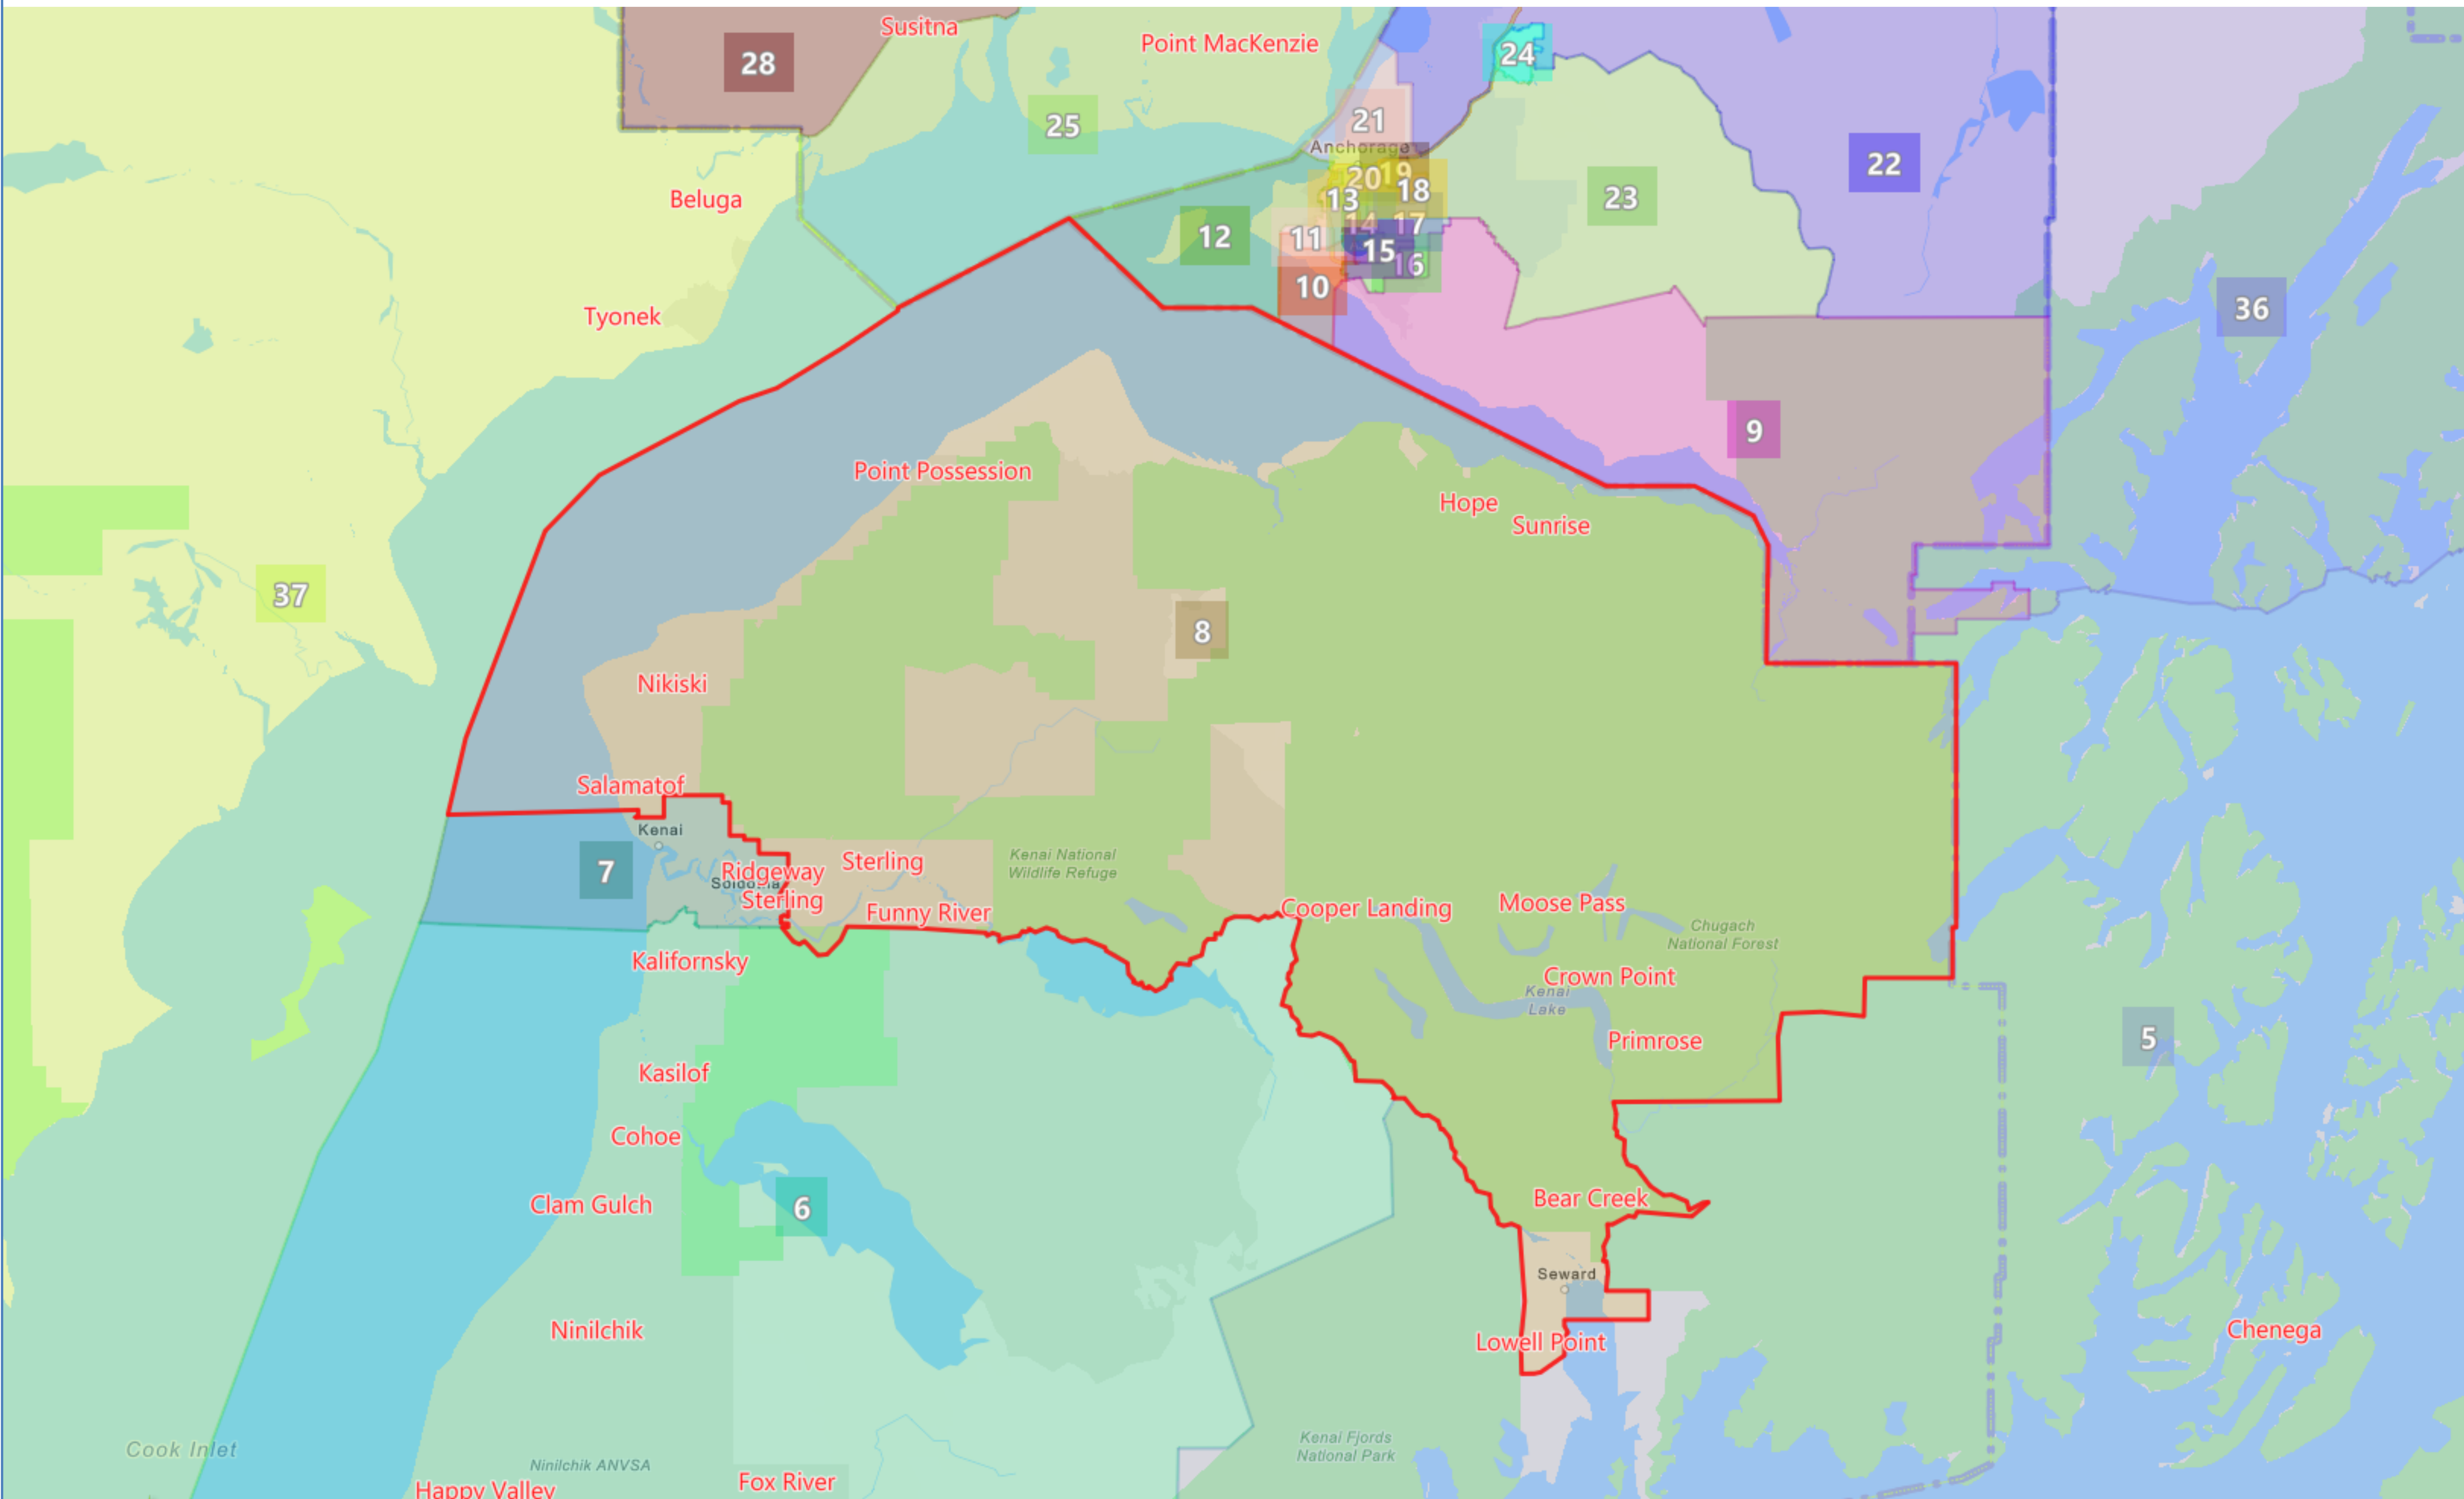

Board Composite v. 2

Proposed Redistricting Plan Adopted by the Alaska Redistricting Board 9/9/2021

District 8

Population: 18,558

Based on 2020 Census Geography and 2020 PL94-171 Data
Map Gallery link: www.akredistrict.org/maps