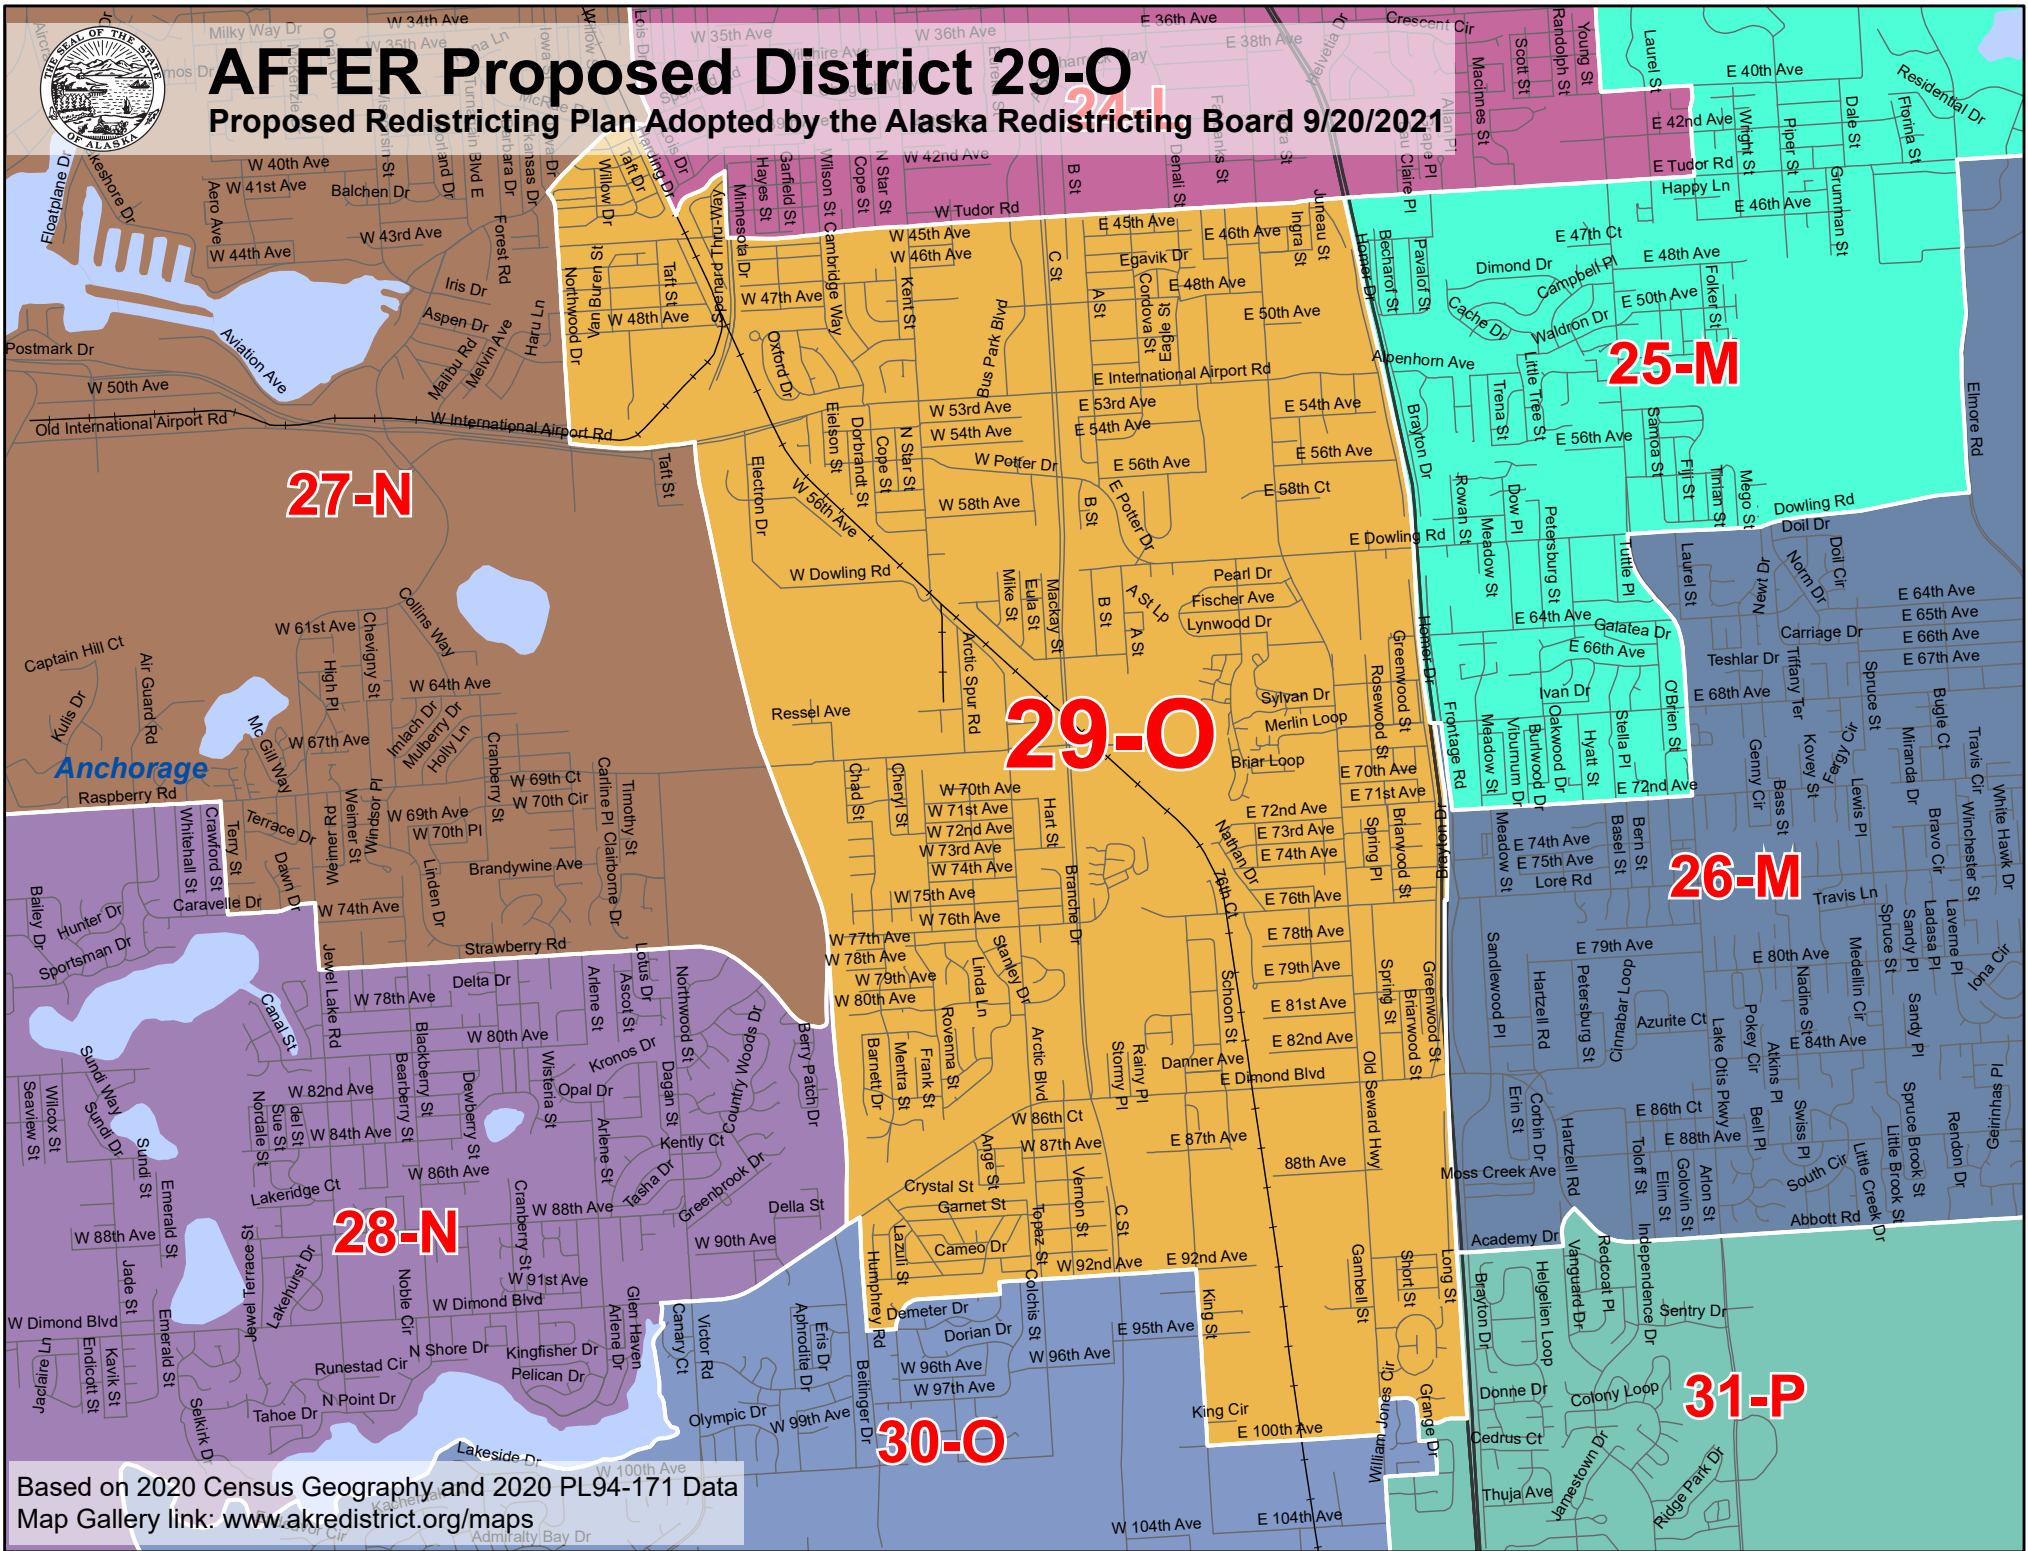

AFFER Proposed District 29-O

Proposed Redistricting Plan Adopted by the Alaska Redistricting Board 9/20/2021

27-N

29-O

25-M

26-M

28-N

30-O

31-P

Anchorage

Based on 2020 Census Geography and 2020 PL94-171 Data
Map Gallery link: www.akredistrict.org/maps