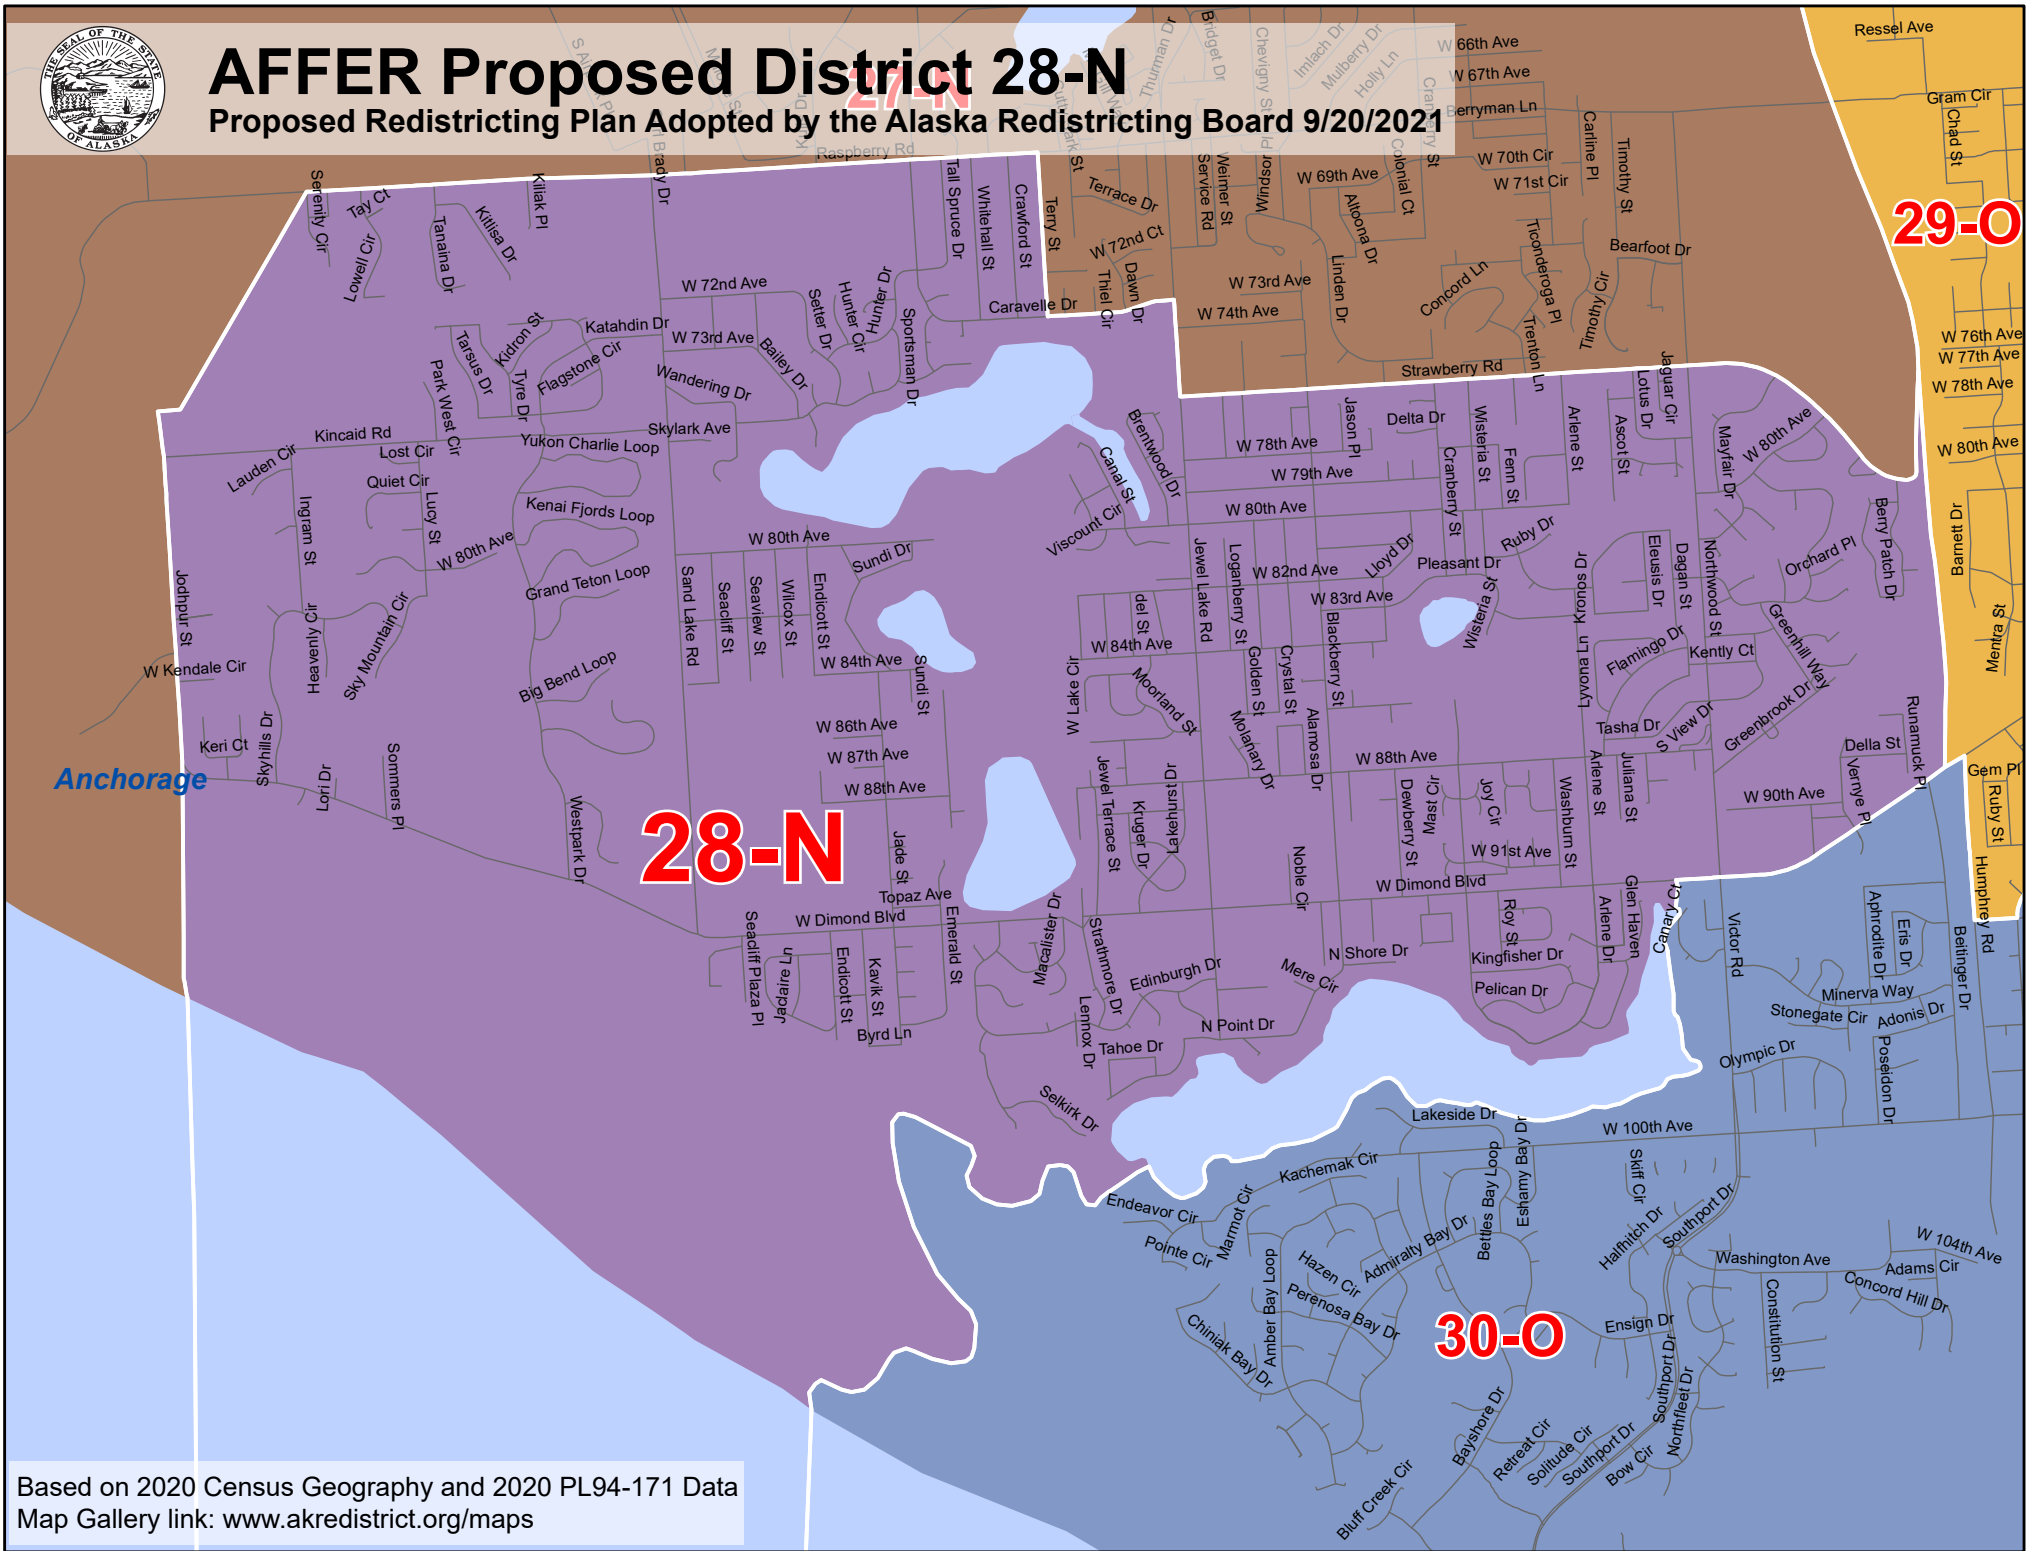

AFFER Proposed District 28-N

Proposed Redistricting Plan Adopted by the Alaska Redistricting Board 9/20/2021

Based on 2020 Census Geography and 2020 PL94-171 Data
 Map Gallery link: www.akredistrict.org/maps