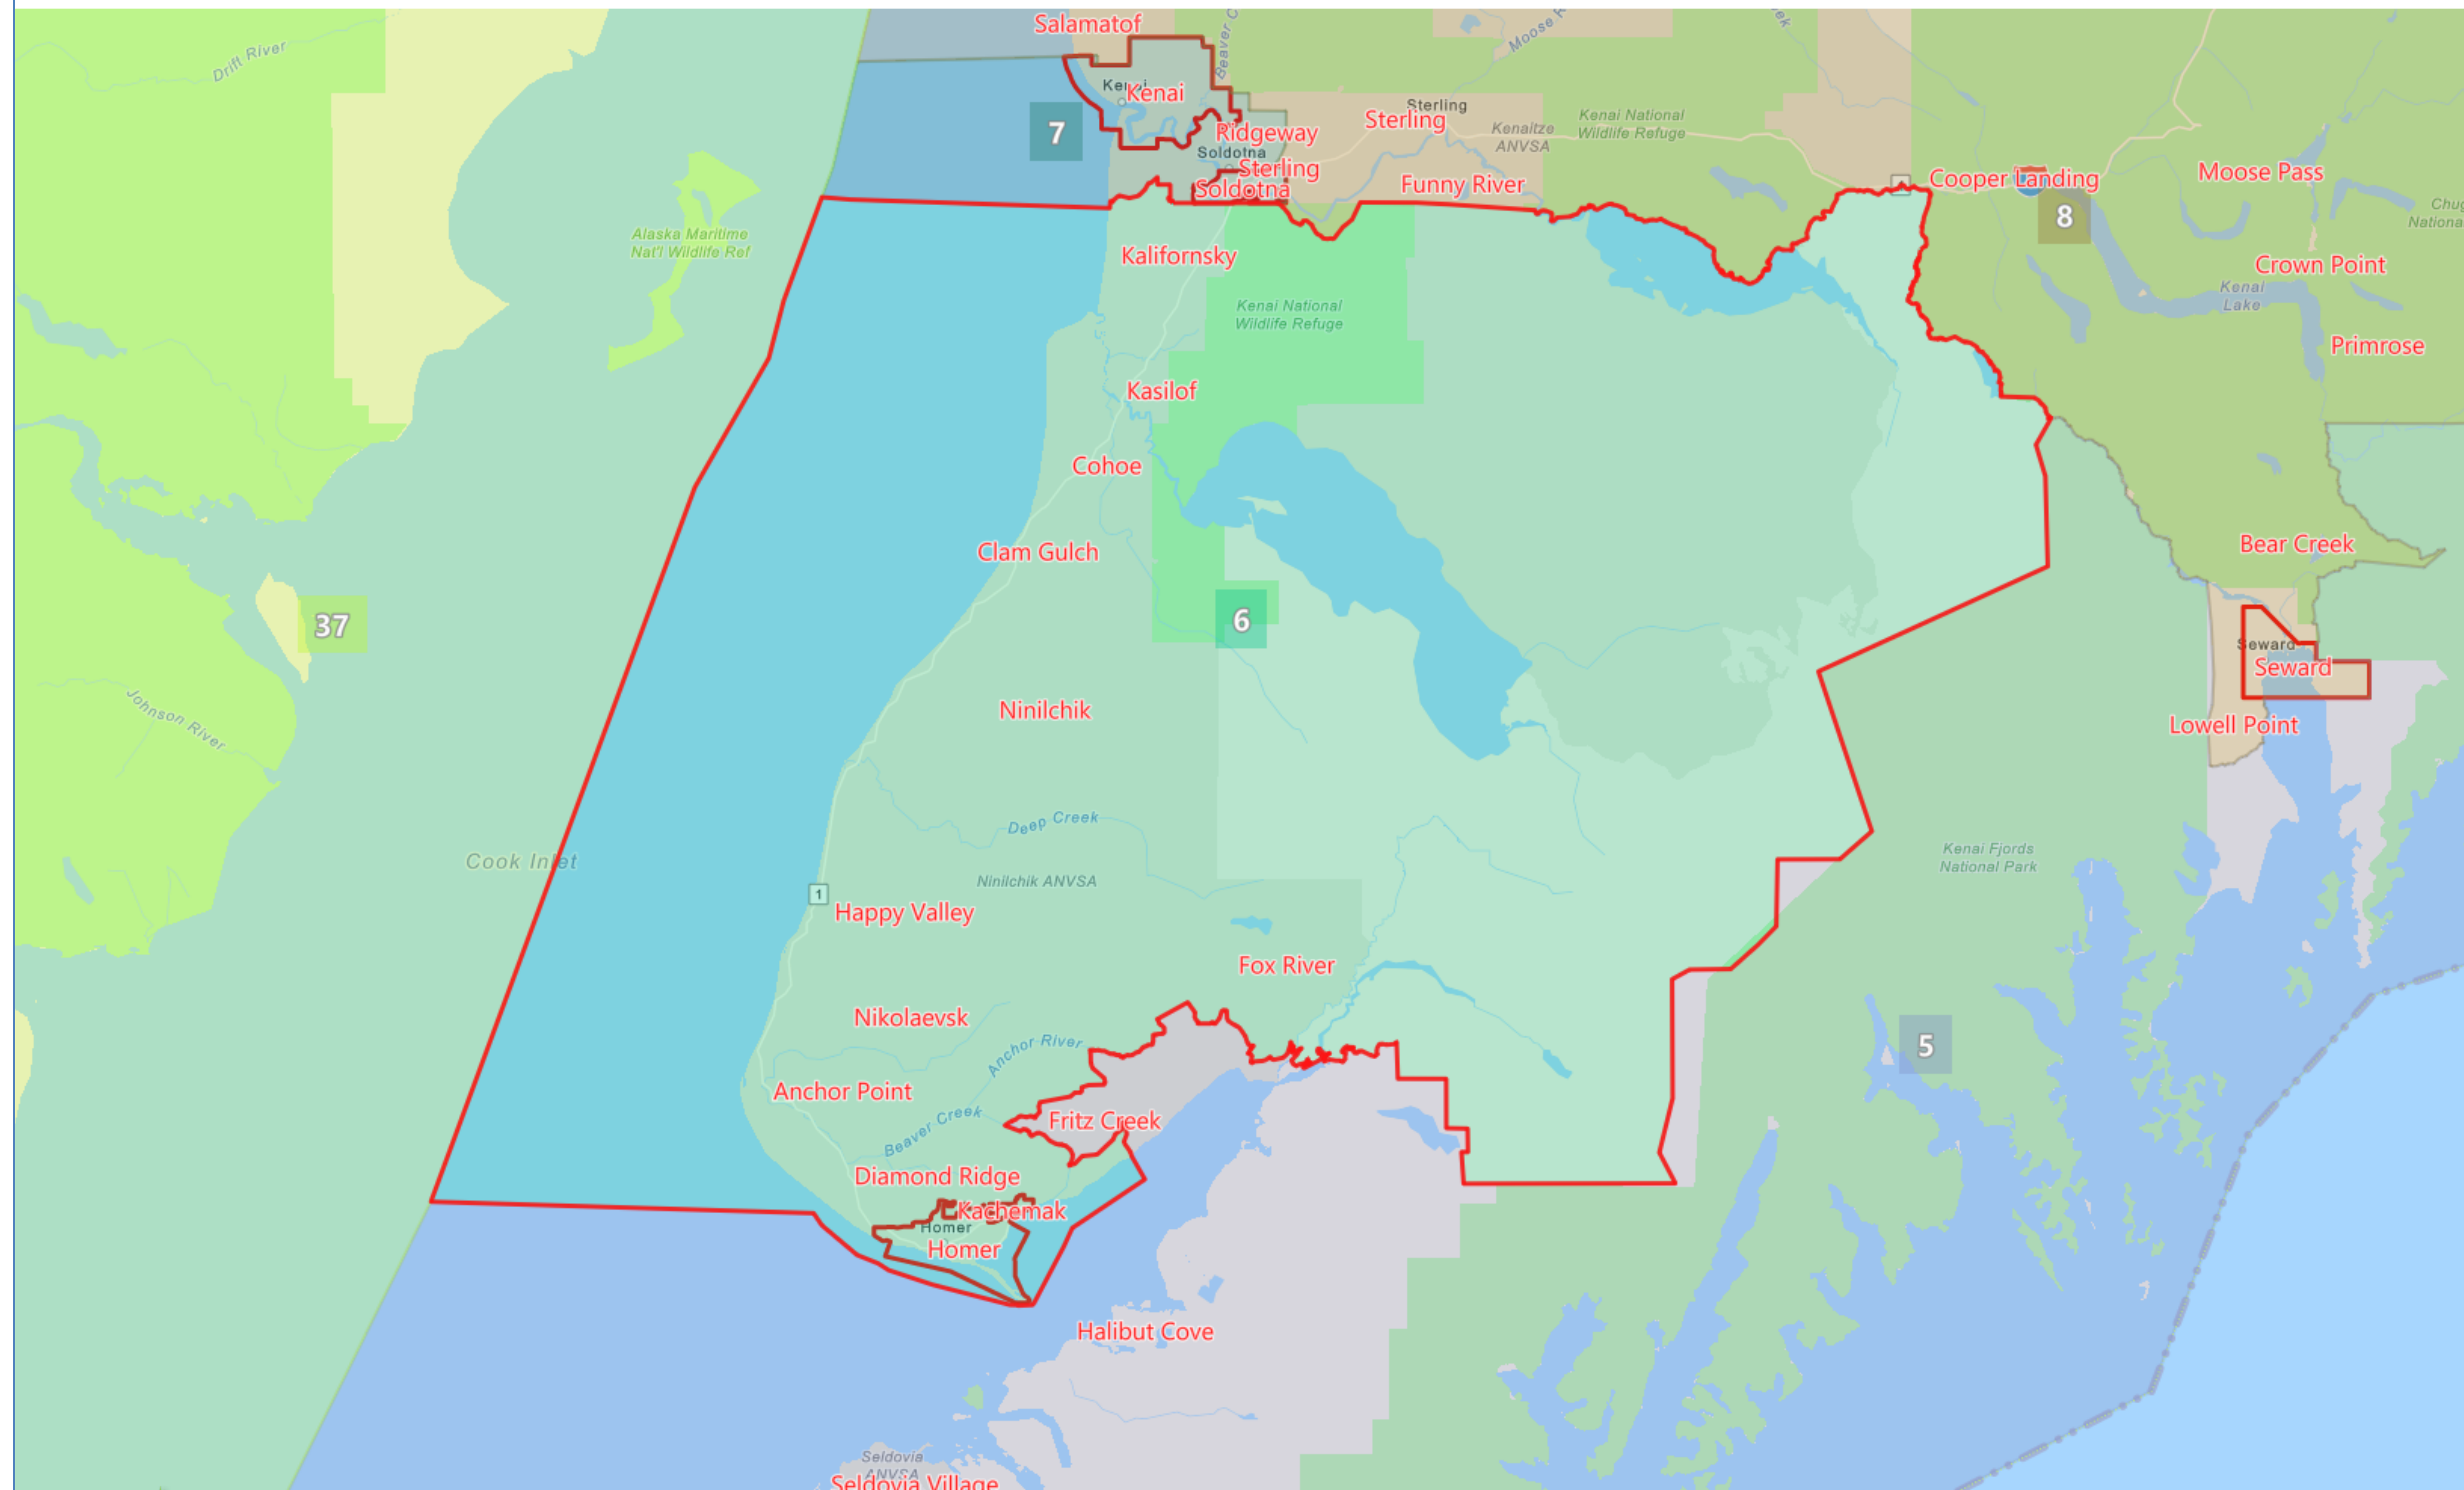

# Board Composite v. 1

Proposed Redistricting Plan Adopted by the Alaska Redistricting Board 9/9/2021

## District 6

Population: 18,717

Based on 2020 Census Geography and 2020 PL94-171 Data  
Map Gallery link: [www.akredistrict.org/maps](http://www.akredistrict.org/maps)