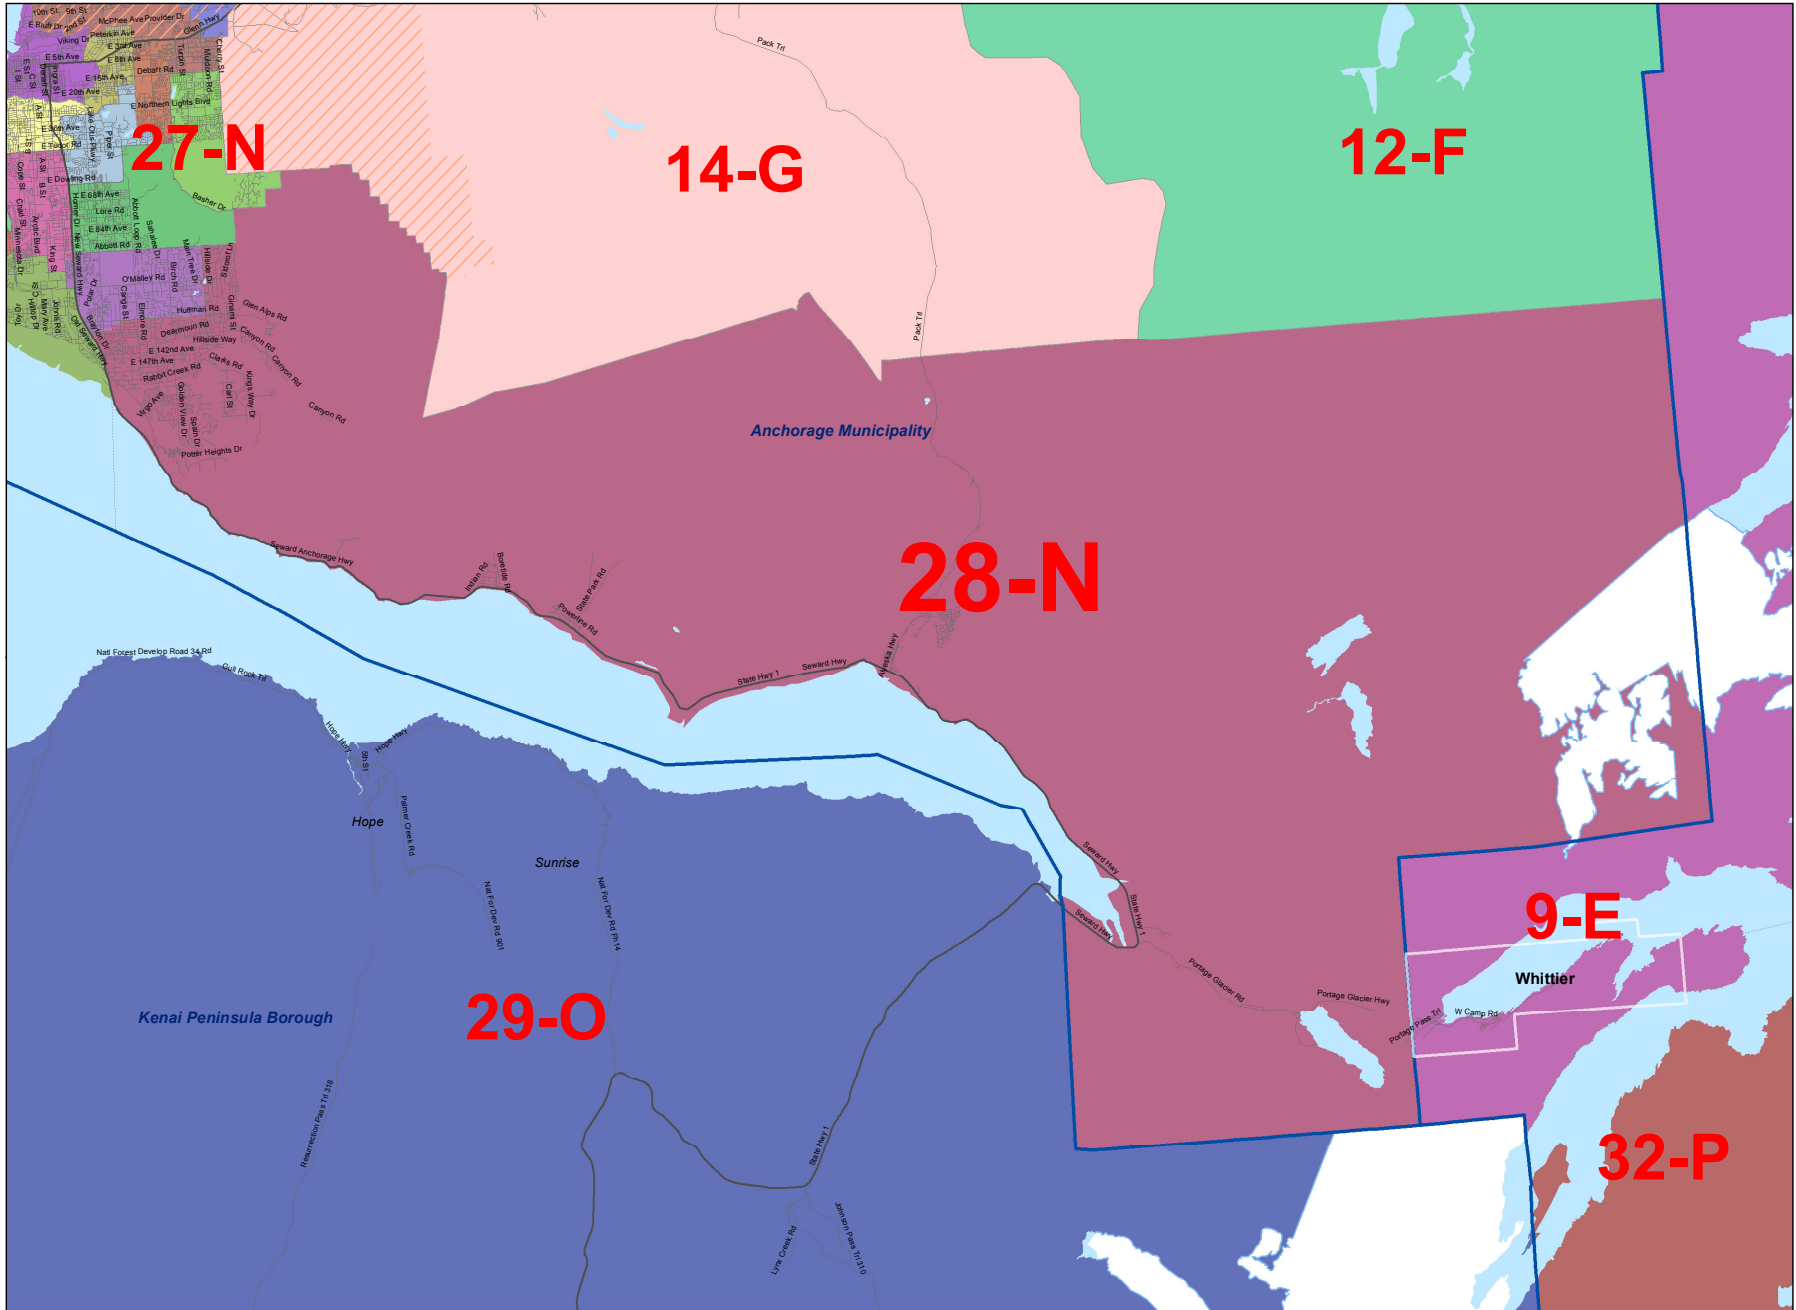

2013 Proclamation House Districts

House District 28

Legend

- Military
- City
- Borough
- Water Boundary

Prepared by:
Alaska Redistricting Board