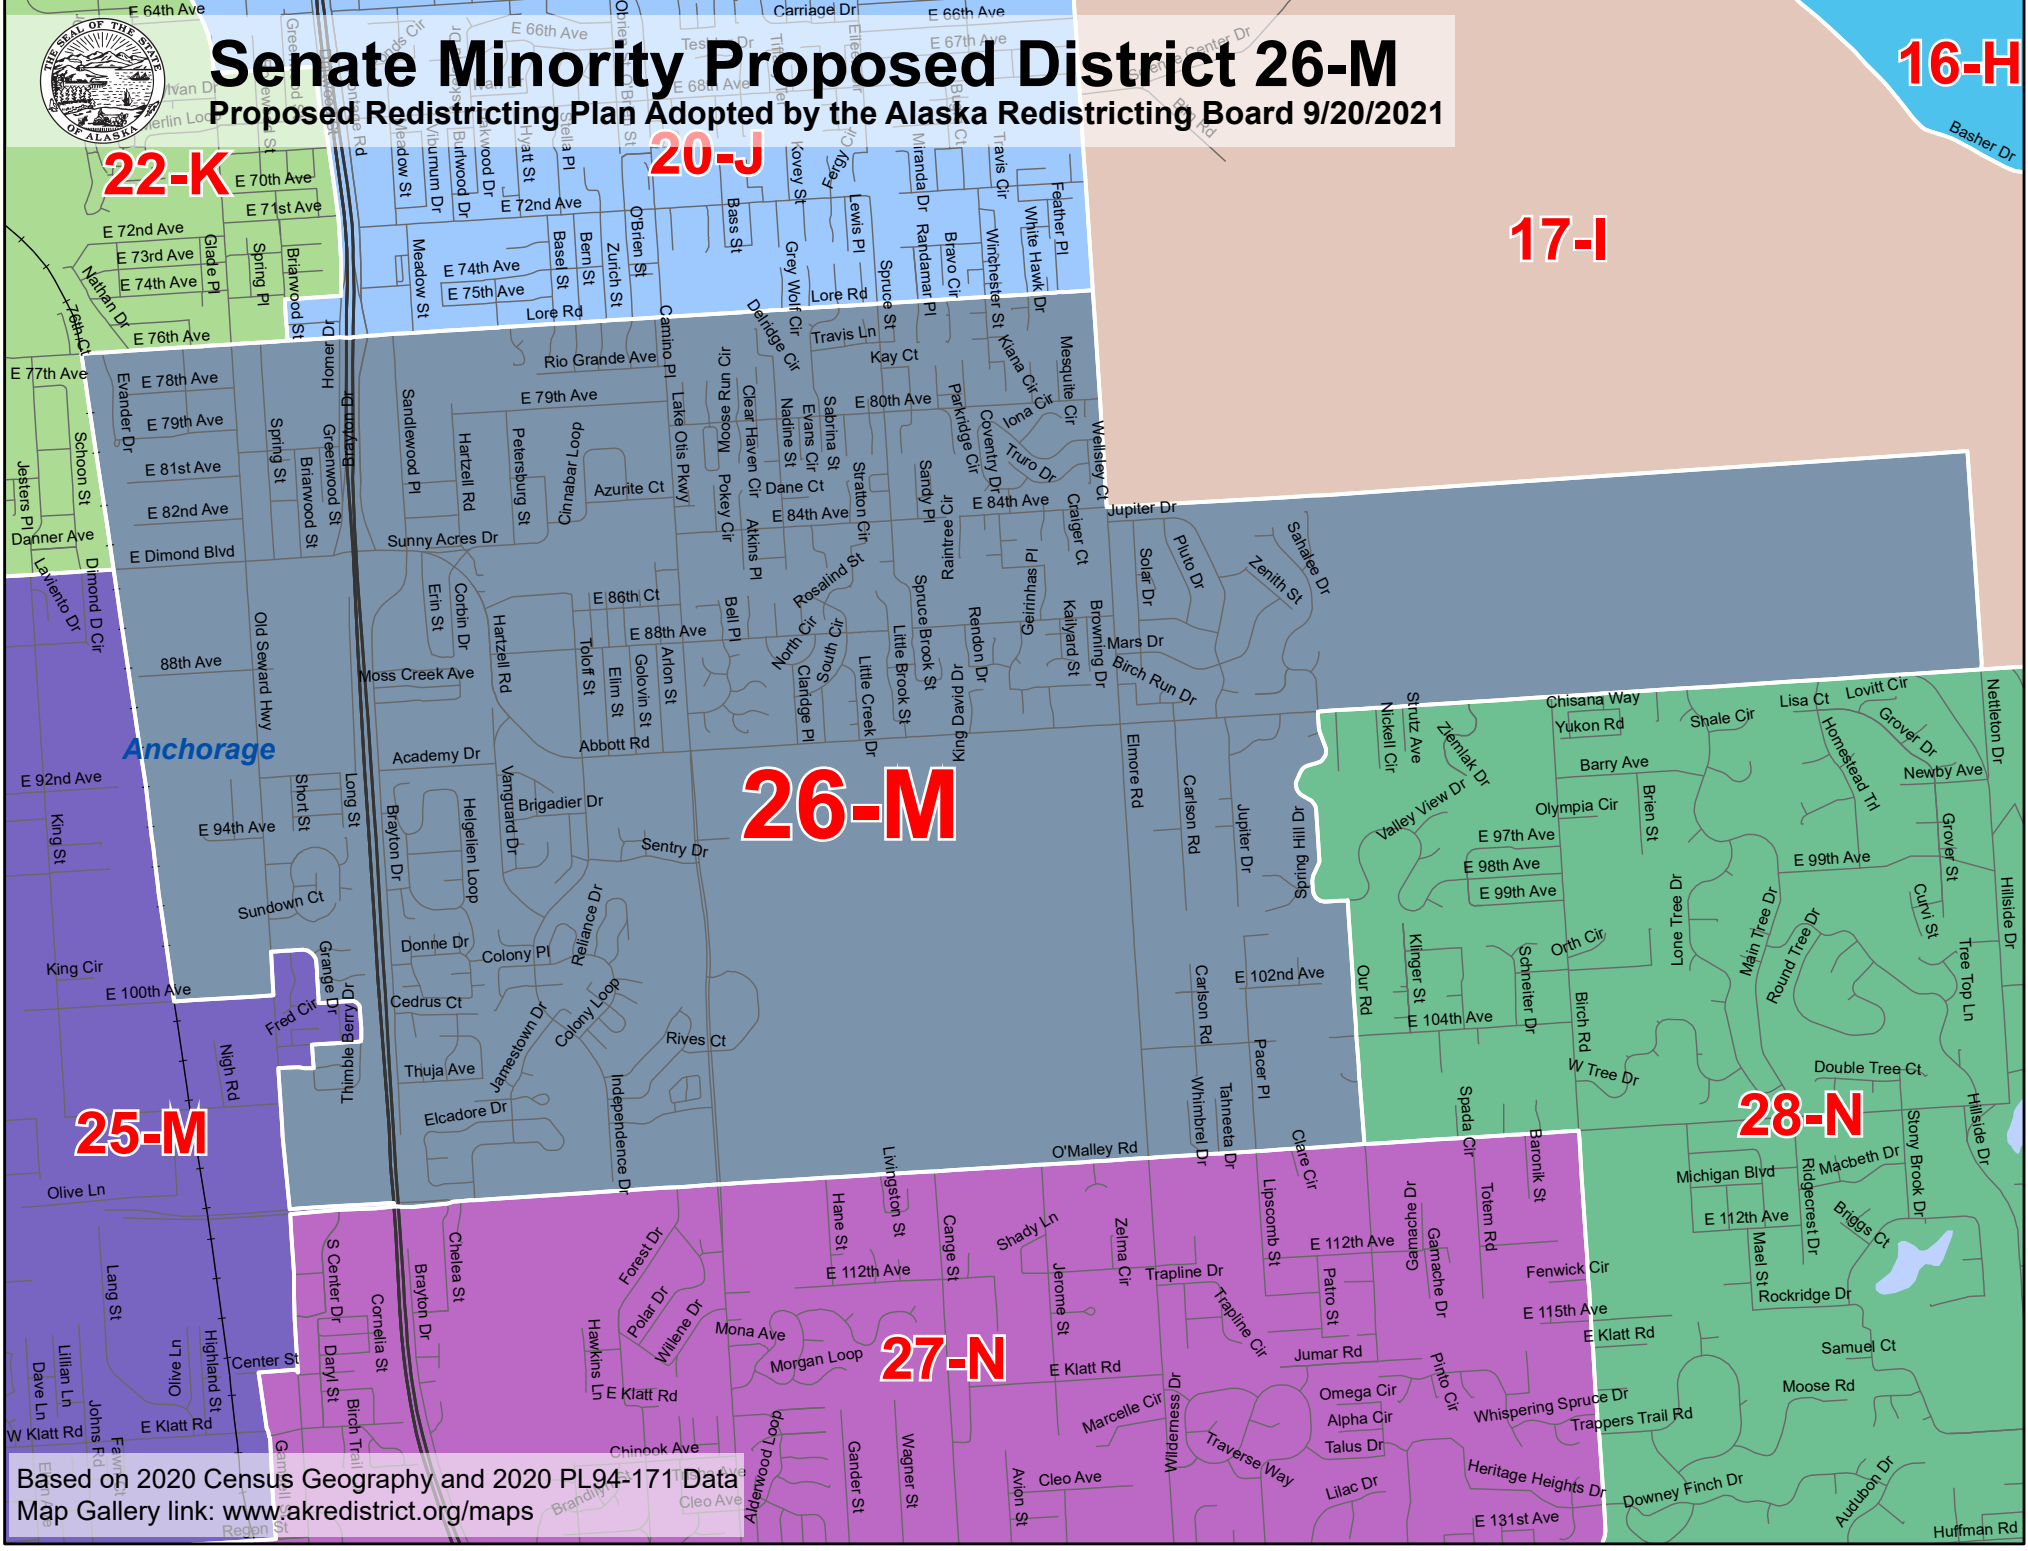

Senate Minority Proposed District 26-M

Proposed Redistricting Plan Adopted by the Alaska Redistricting Board 9/20/2021

16-H

22-K

20-J

17-I

26-M

28-N

25-M

27-N

Based on 2020 Census Geography and 2020 PL94-171 Data
Map Gallery link: www.akredistrict.org/maps