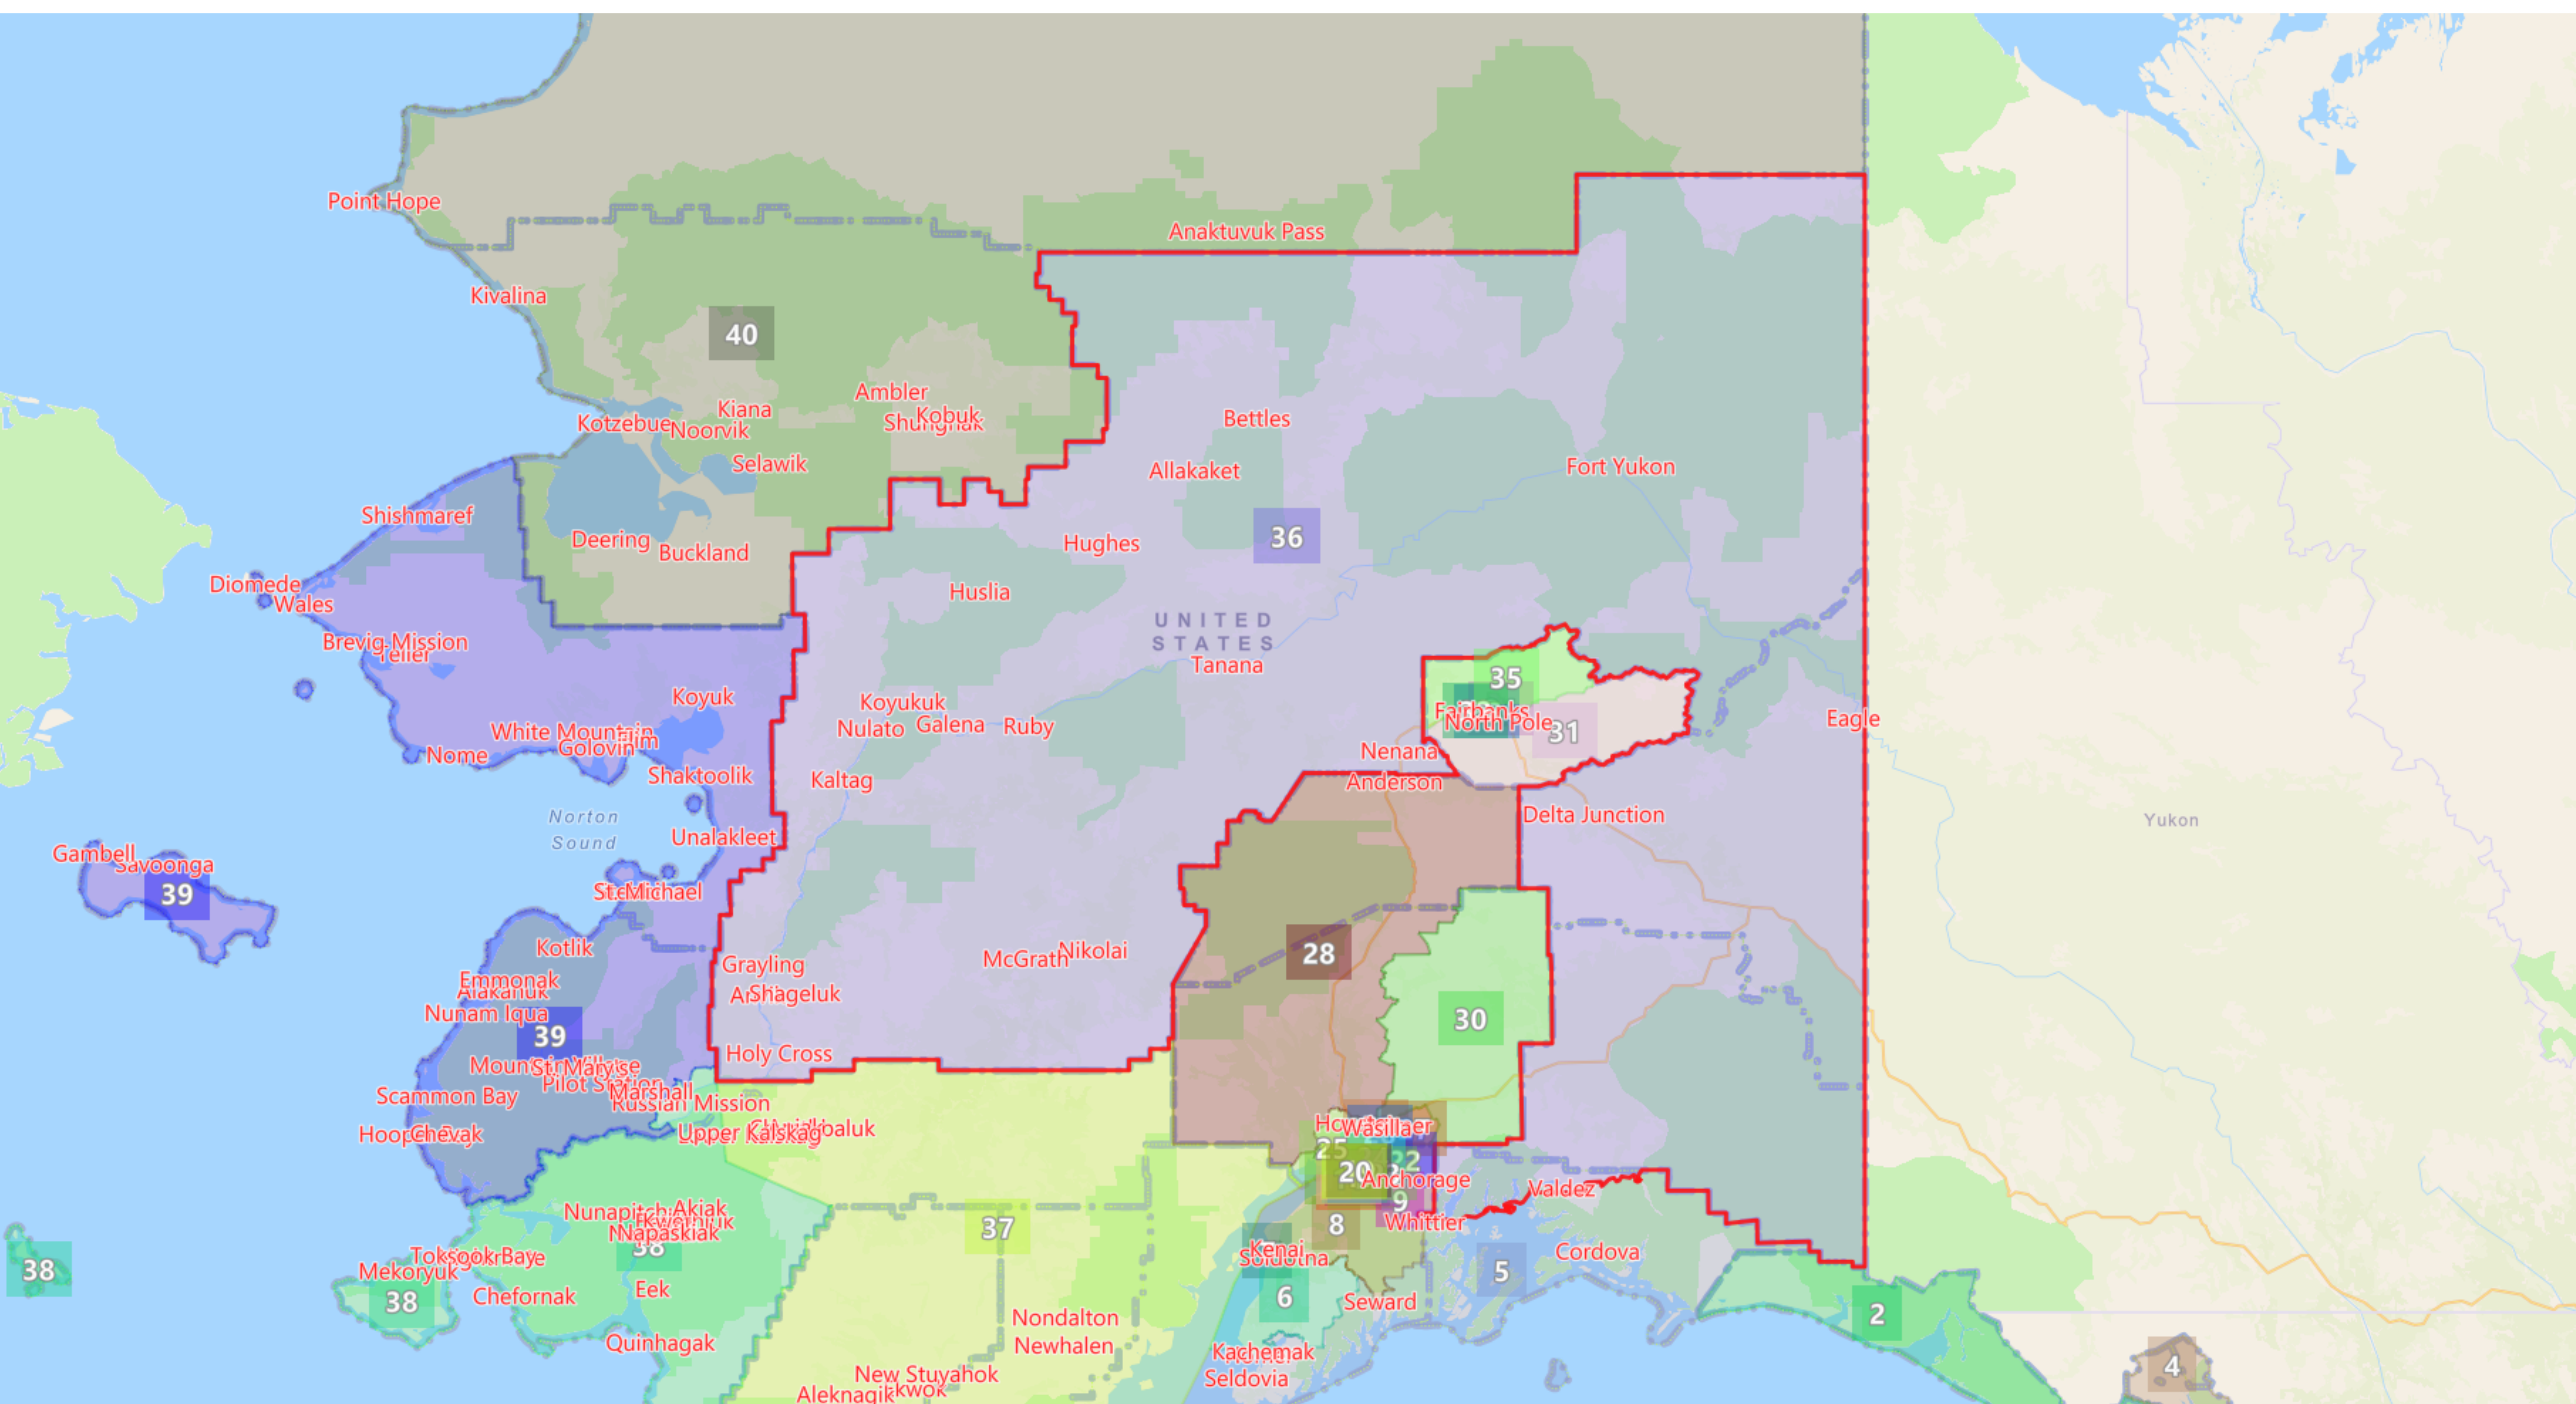

Board Composite v. 2

Proposed Redistricting Plan Adopted by the Alaska Redistricting Board 9/9/2021

District 36

Population: 18,798

Based on 2020 Census Geography and 2020 PL94-171 Data
Map Gallery link: www.akredistrict.org/maps