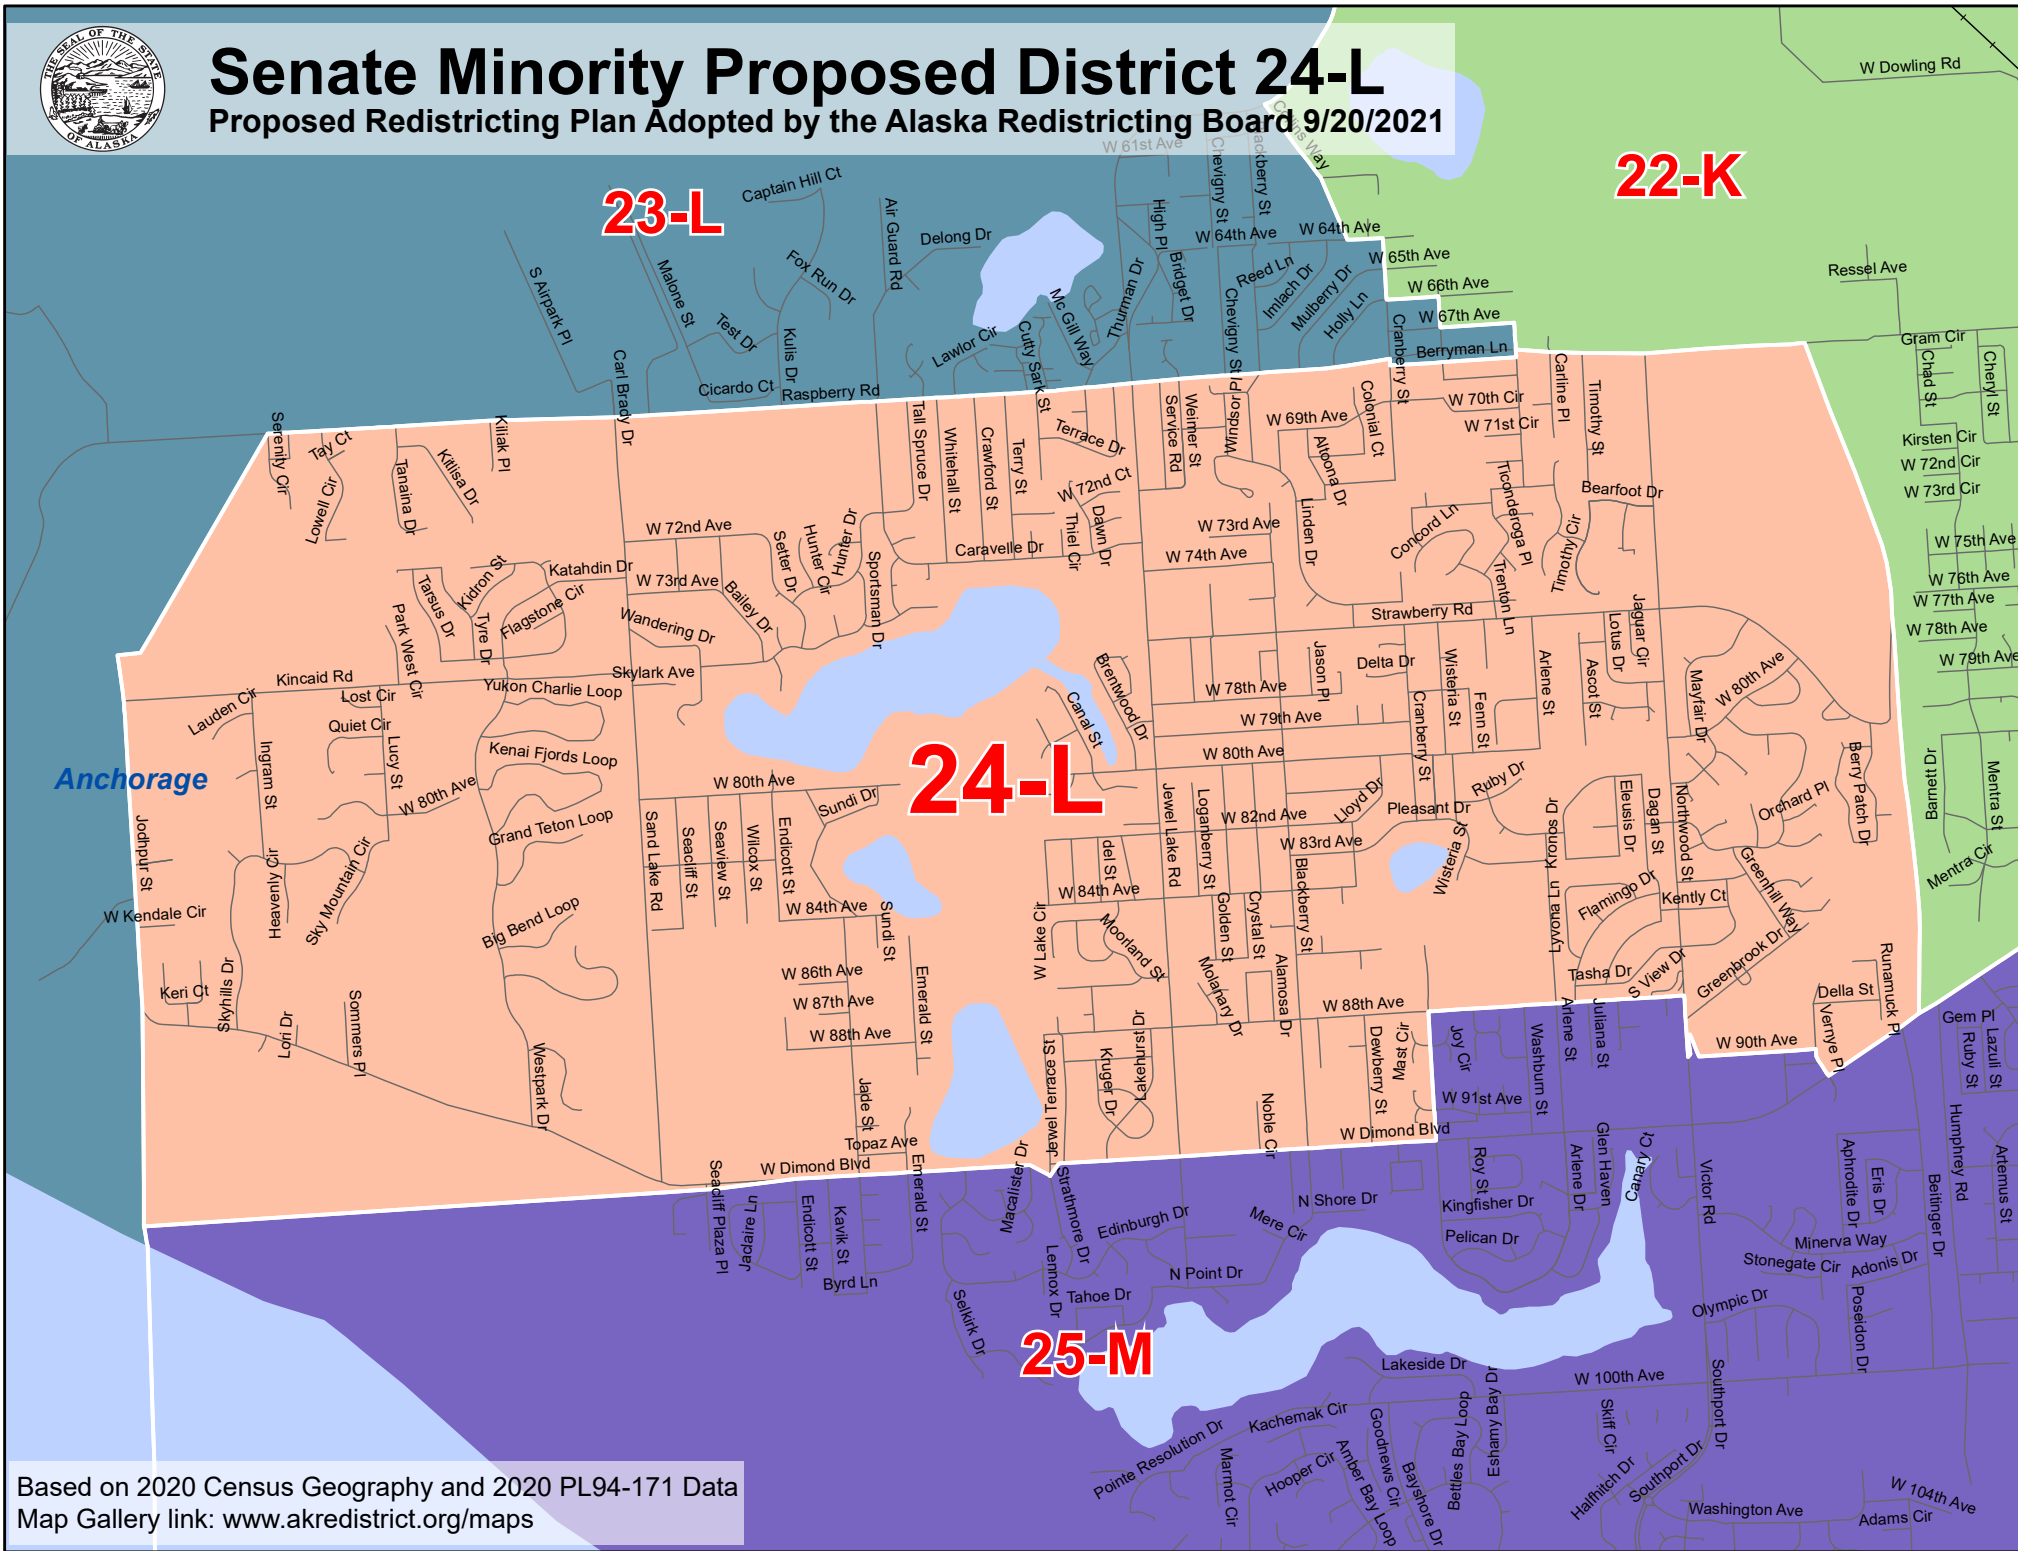

Senate Minority Proposed District 24-L

Proposed Redistricting Plan Adopted by the Alaska Redistricting Board 9/20/2021

Based on 2020 Census Geography and 2020 PL94-171 Data
 Map Gallery link: www.akredistrict.org/maps