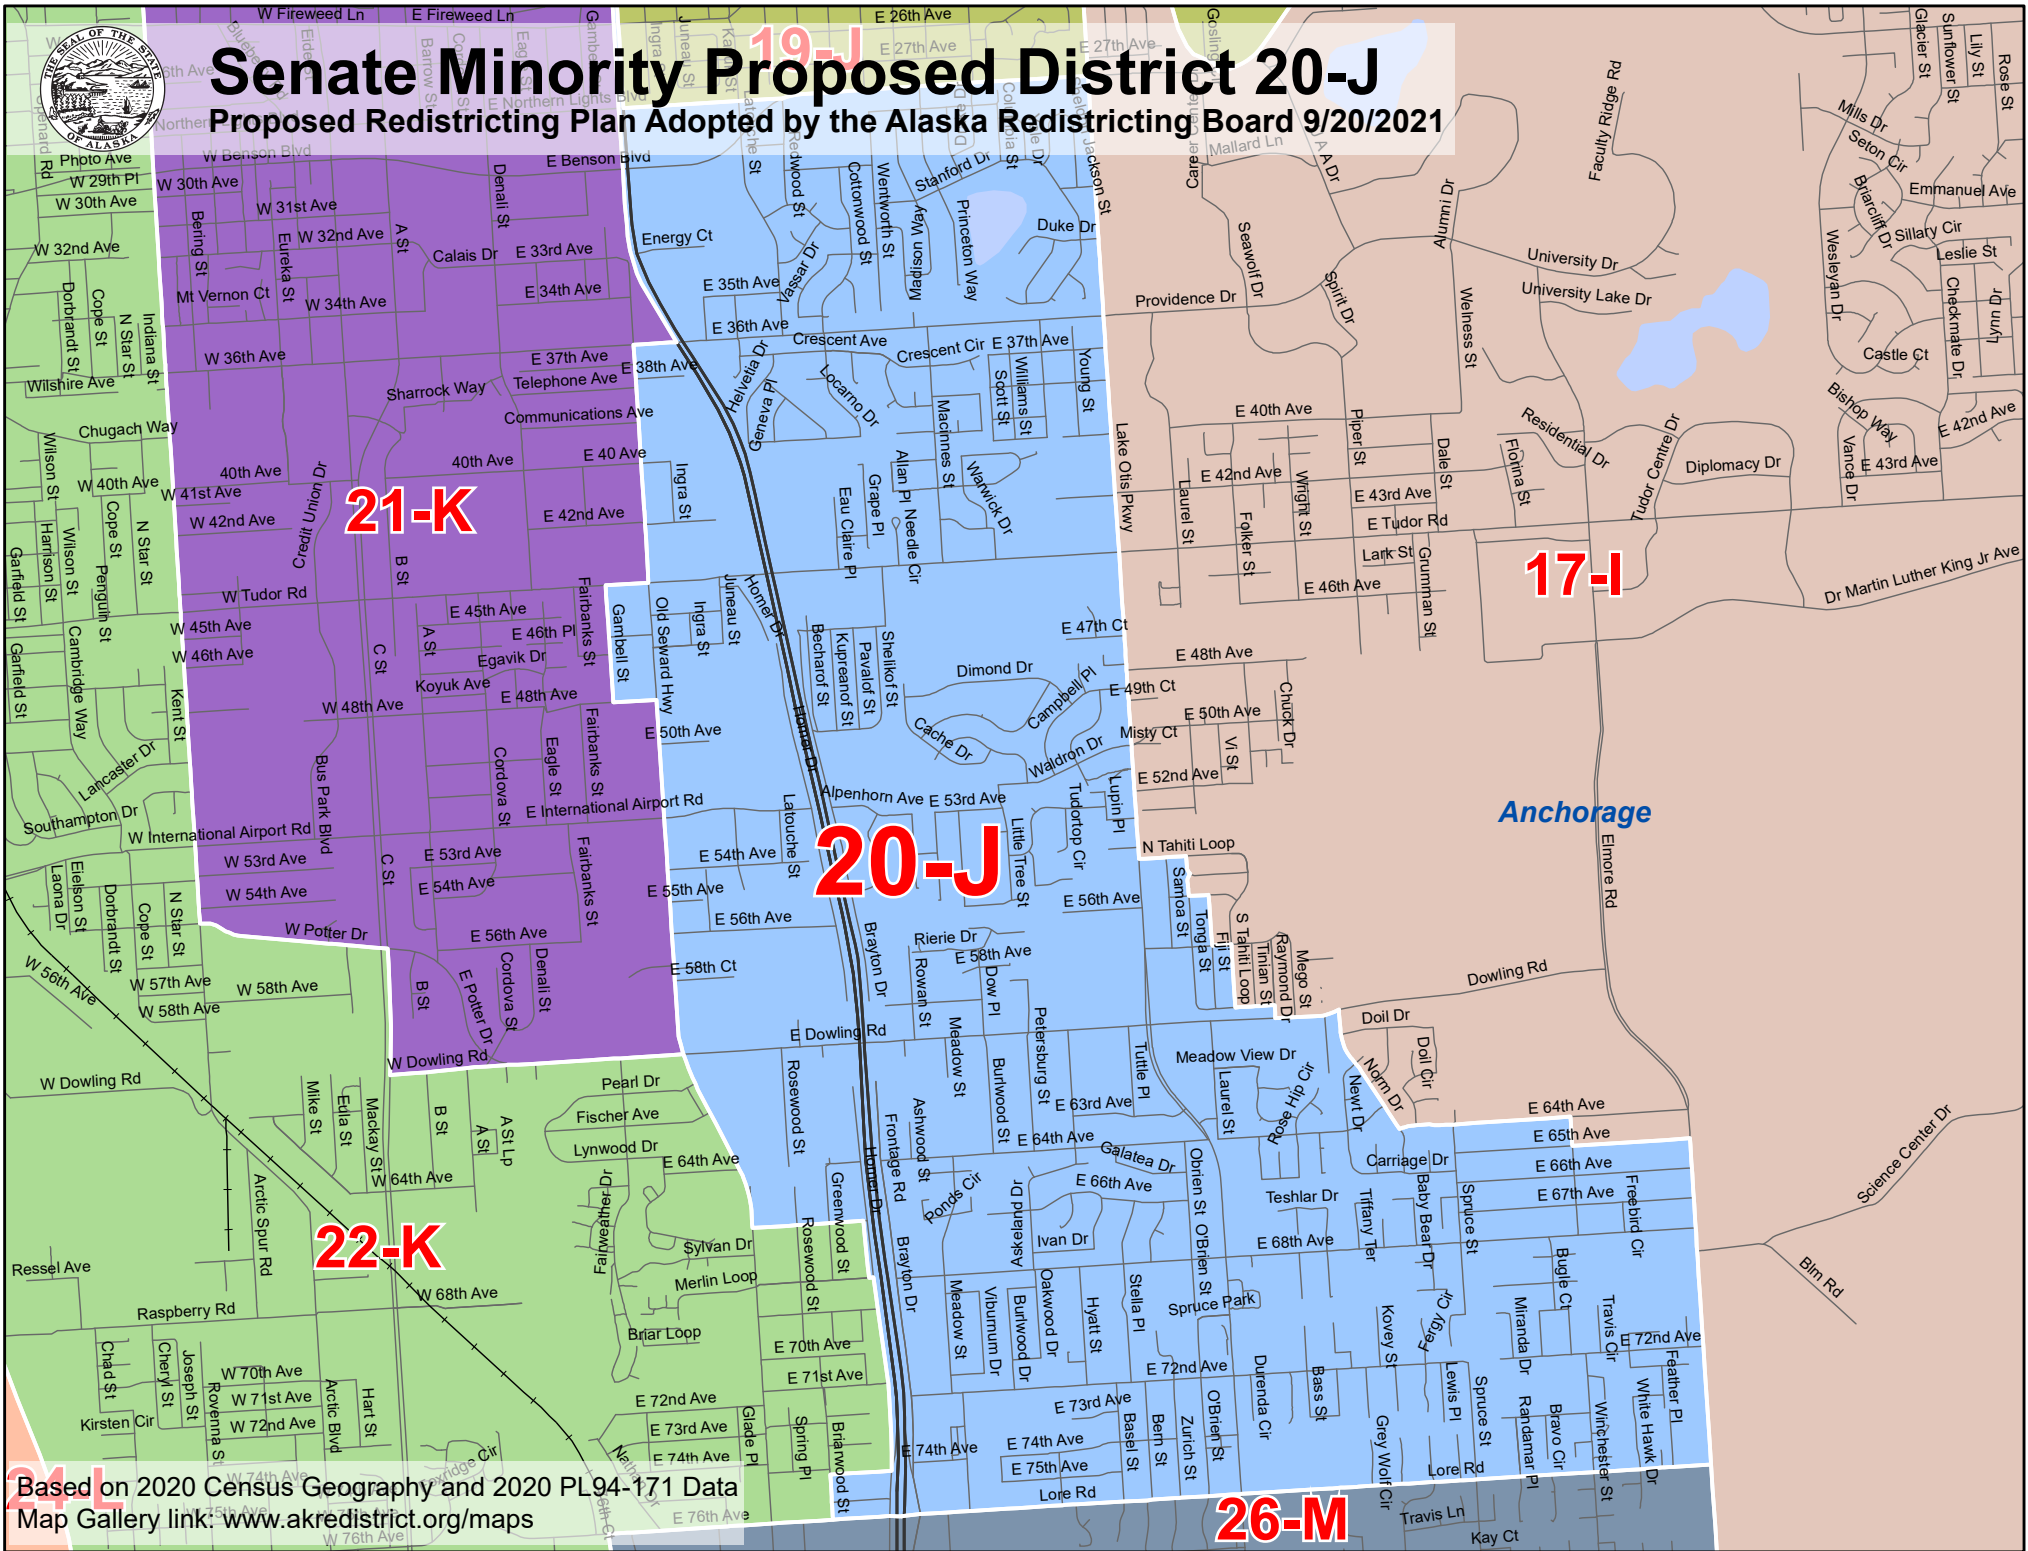

Senate Minority Proposed District 20-J

Proposed Redistricting Plan Adopted by the Alaska Redistricting Board 9/20/2021

Based on 2020 Census Geography and 2020 PL94-171 Data
Map Gallery link: www.akredistrict.org/maps

26-M