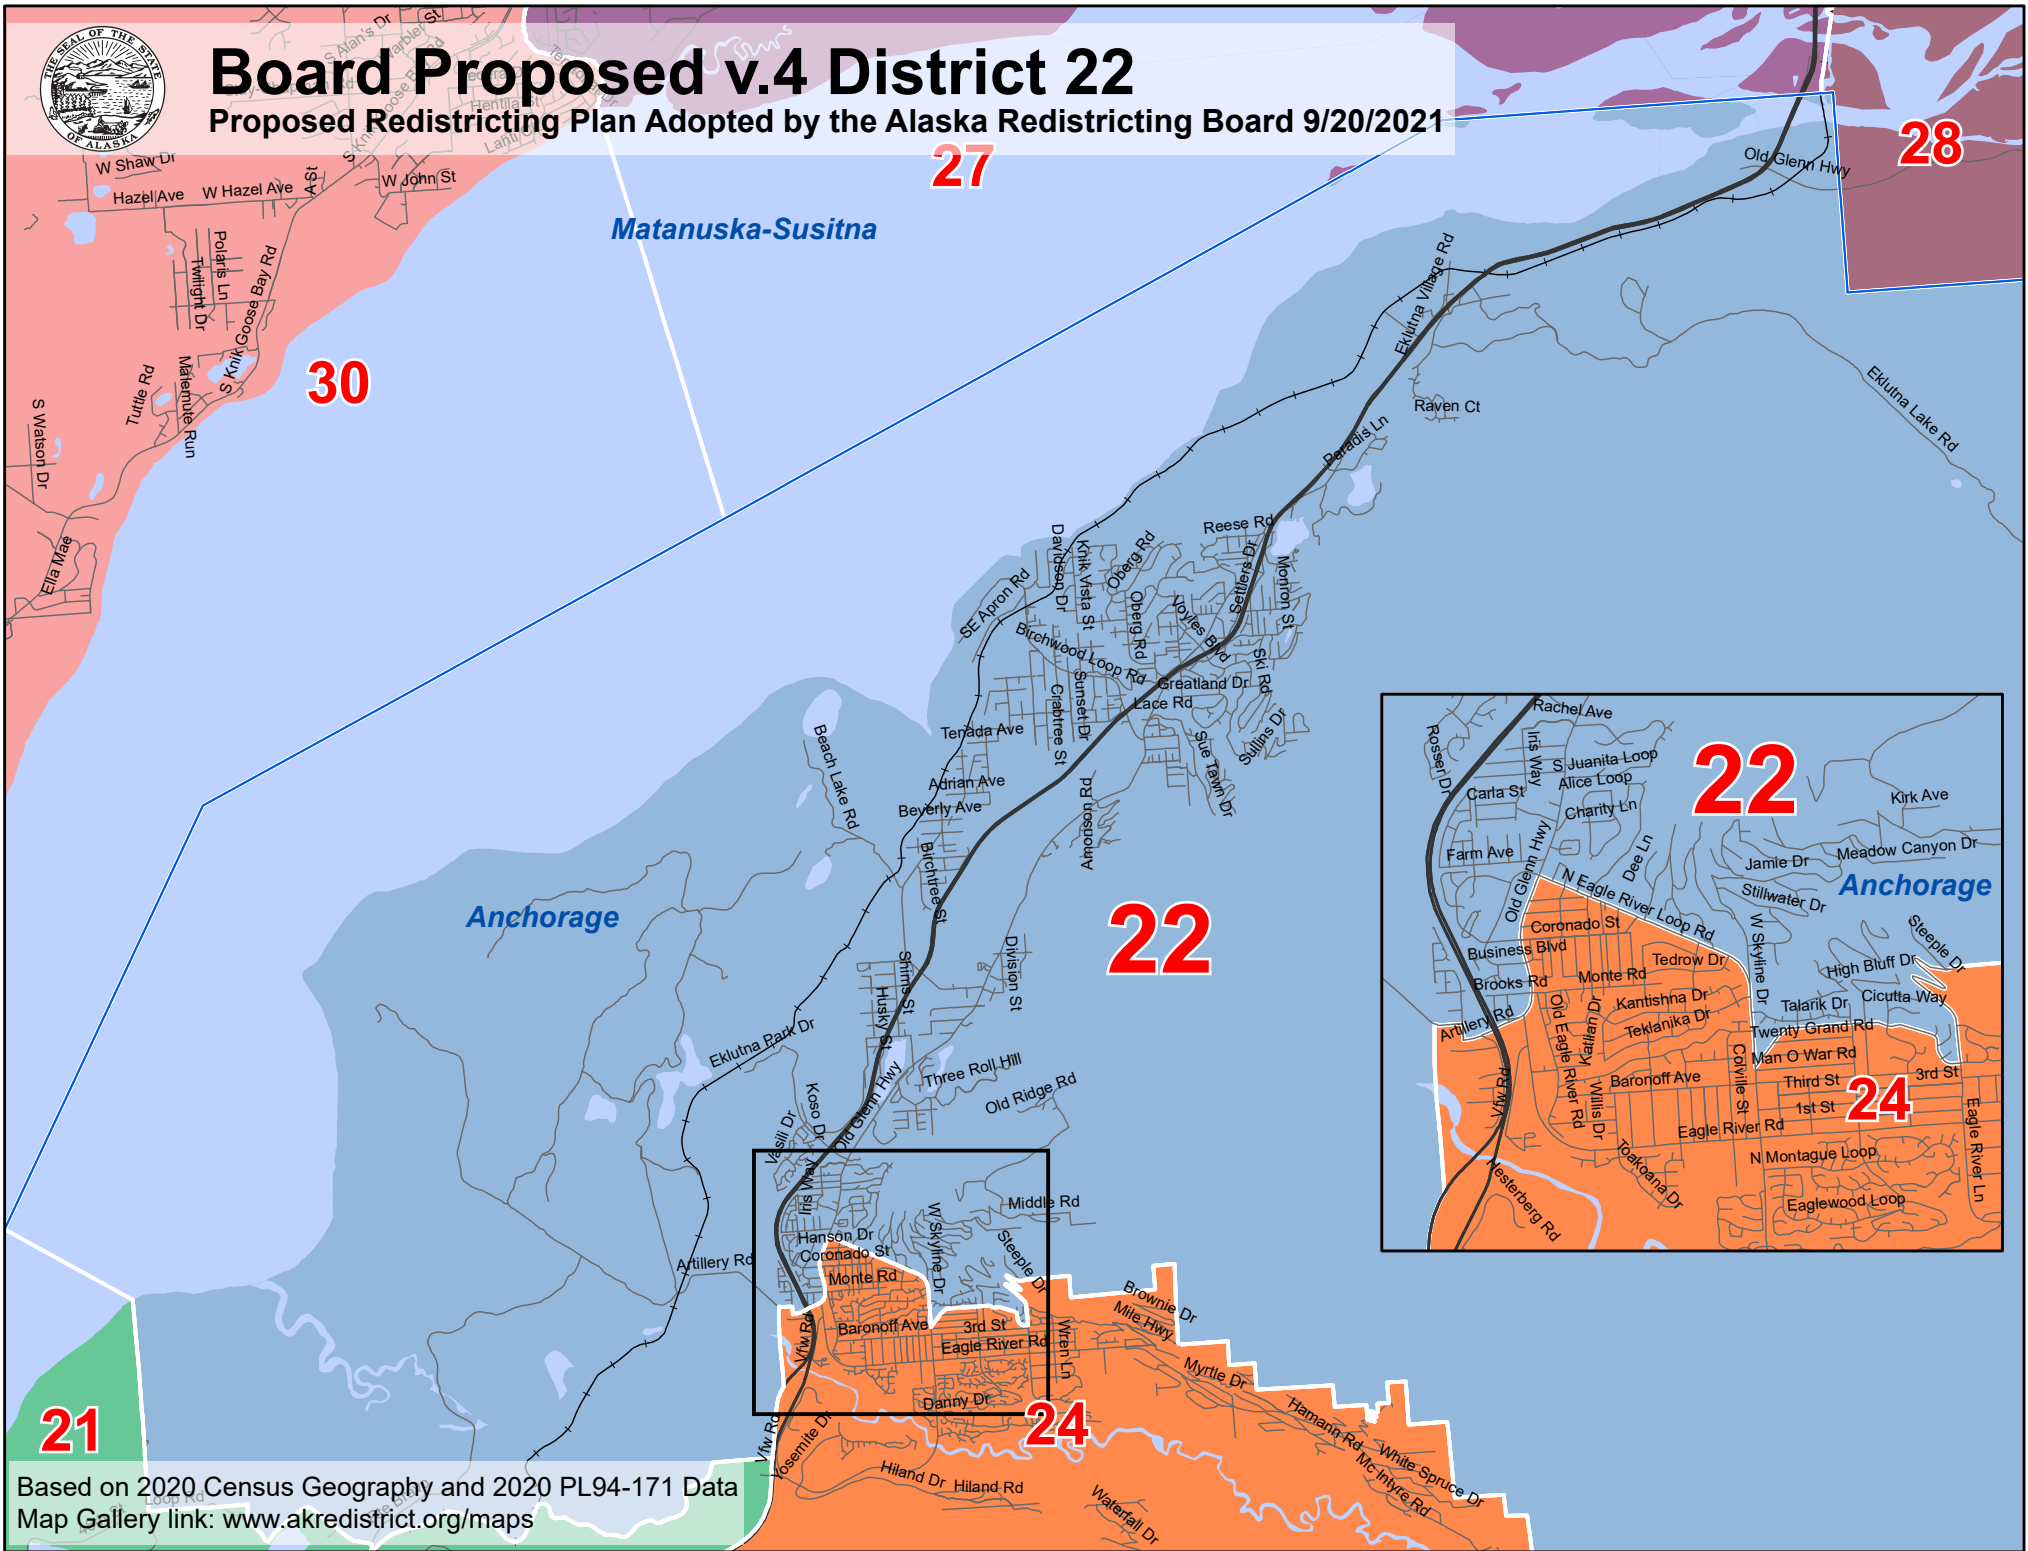

Board Proposed v.4 District 22

Proposed Redistricting Plan Adopted by the Alaska Redistricting Board 9/20/2021

Based on 2020 Census Geography and 2020 PL94-171 Data
Map Gallery link: www.akredistrict.org/maps