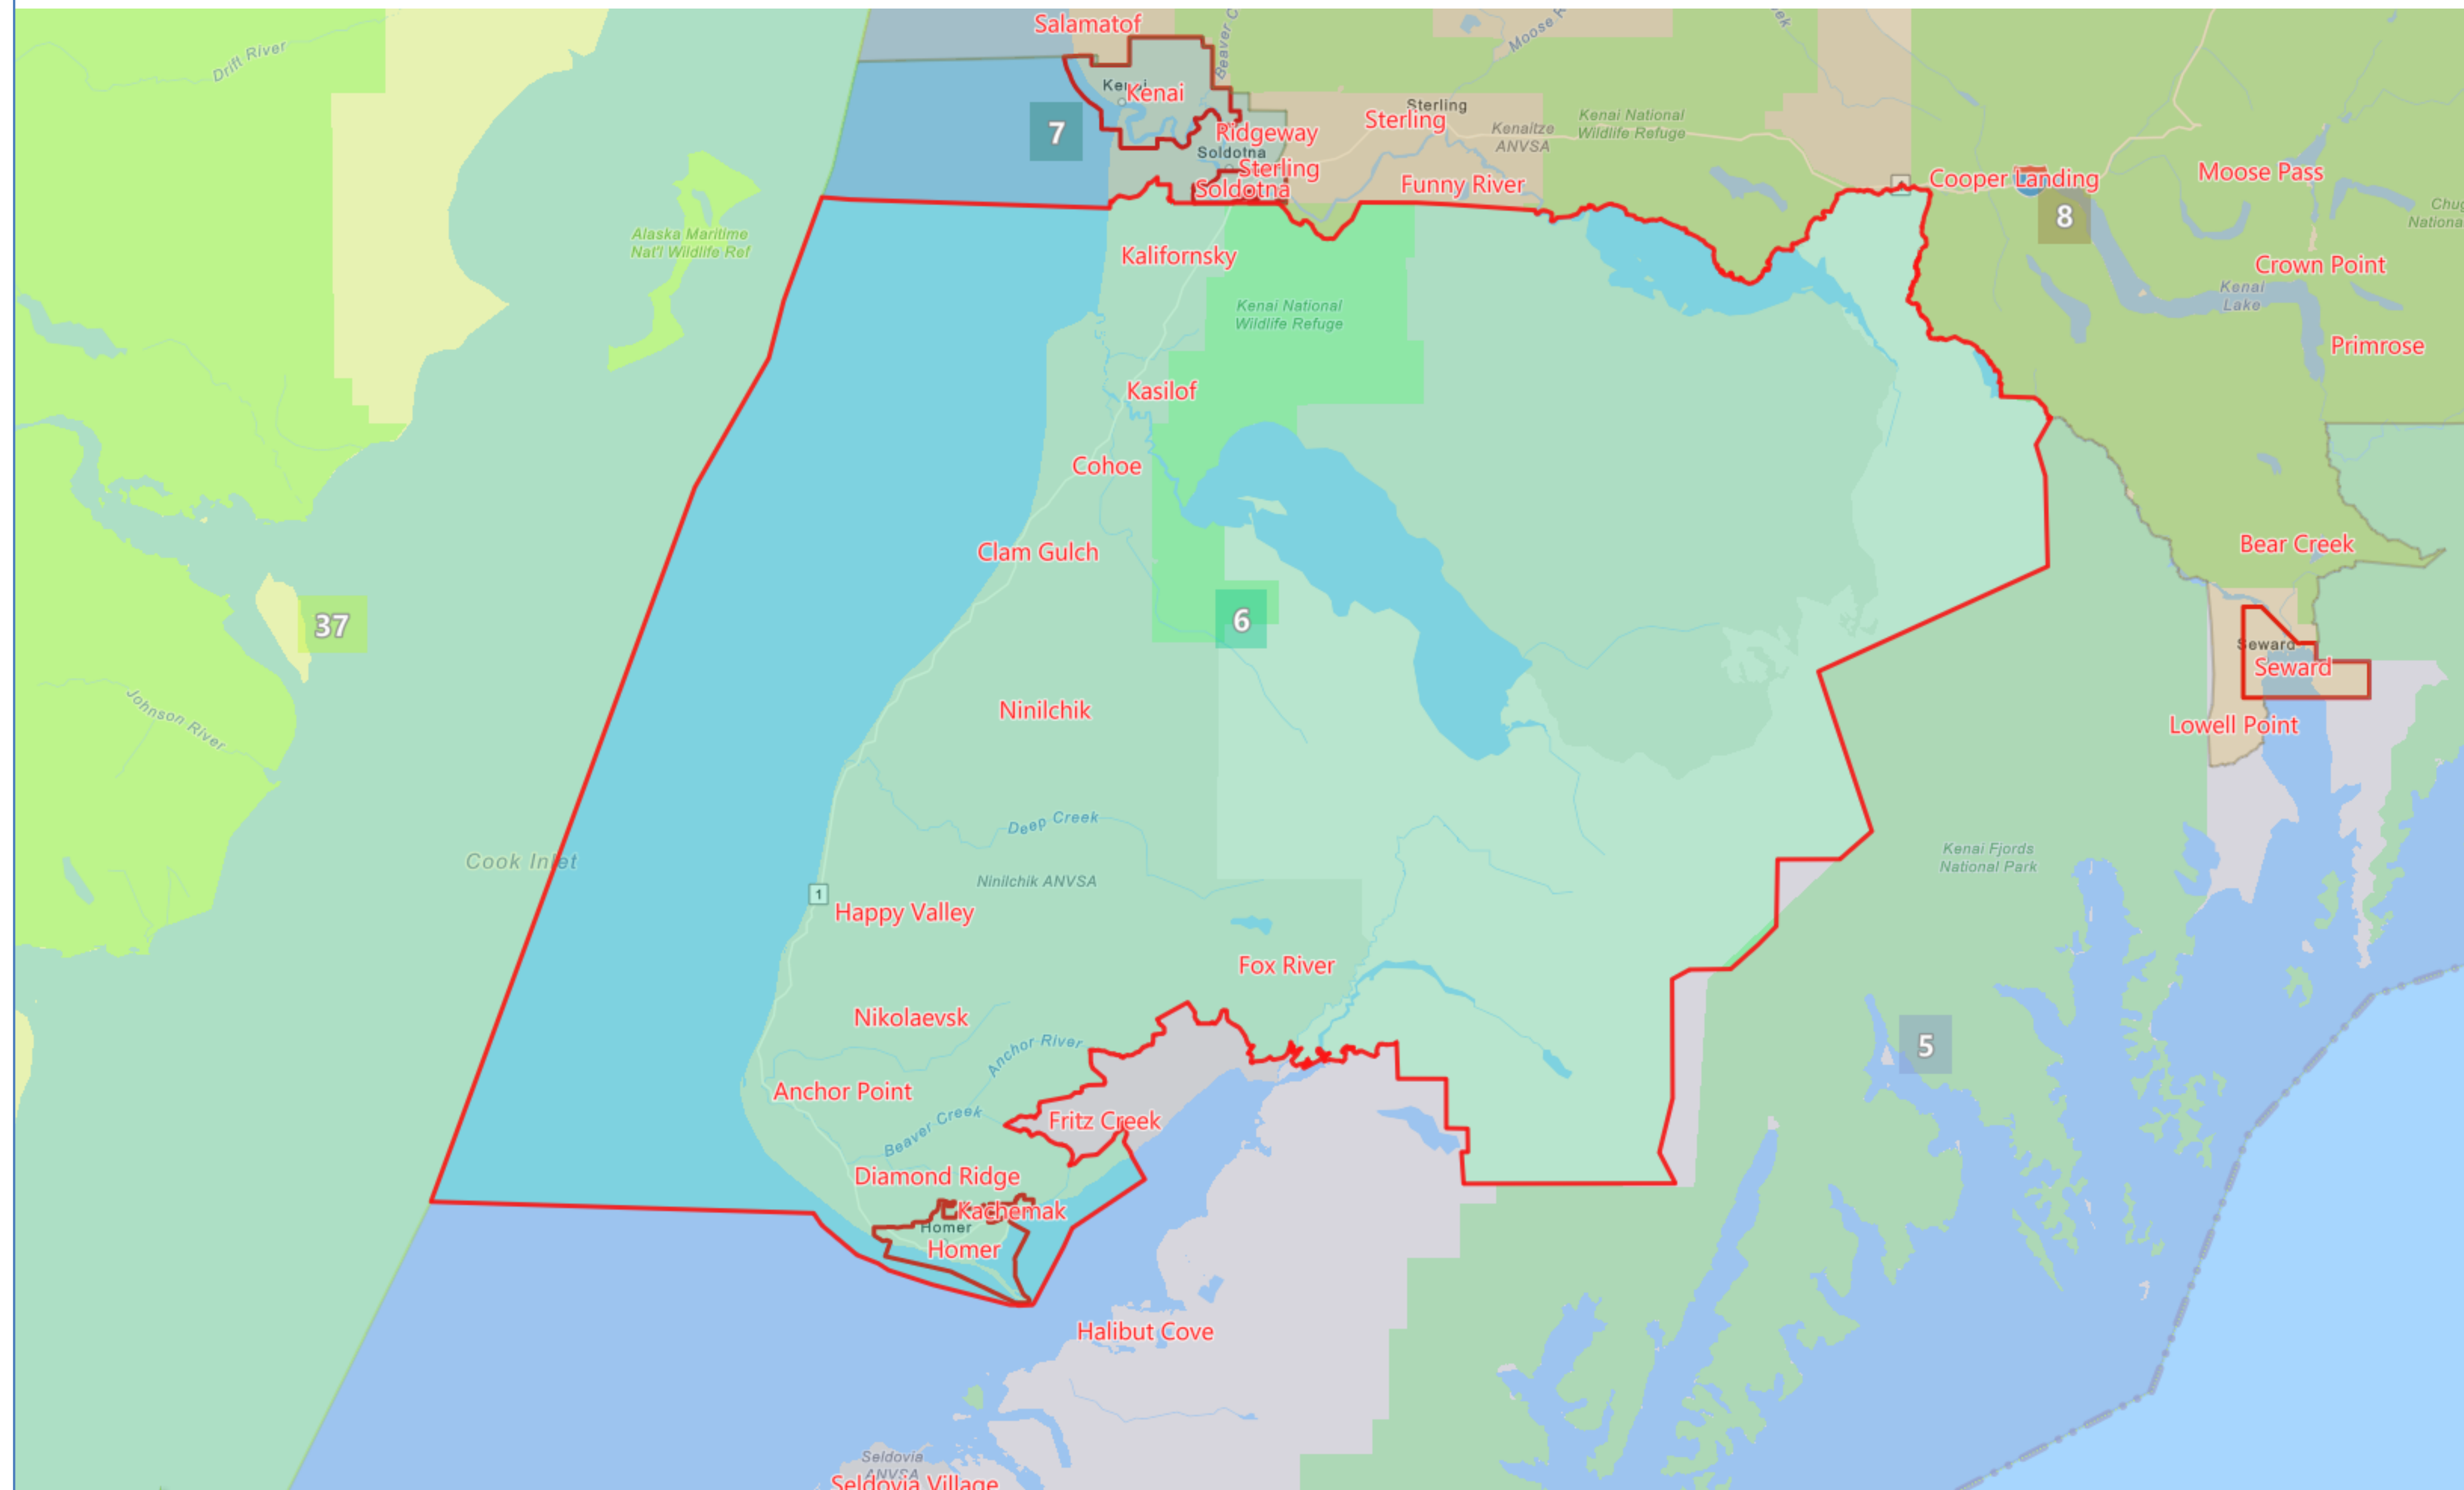

Board Composite v. 2

Proposed Redistricting Plan Adopted by the Alaska Redistricting Board 9/9/2021

District 6

Population: 18,717

Based on 2020 Census Geography and 2020 PL94-171 Data
Map Gallery link: www.akredistrict.org/maps