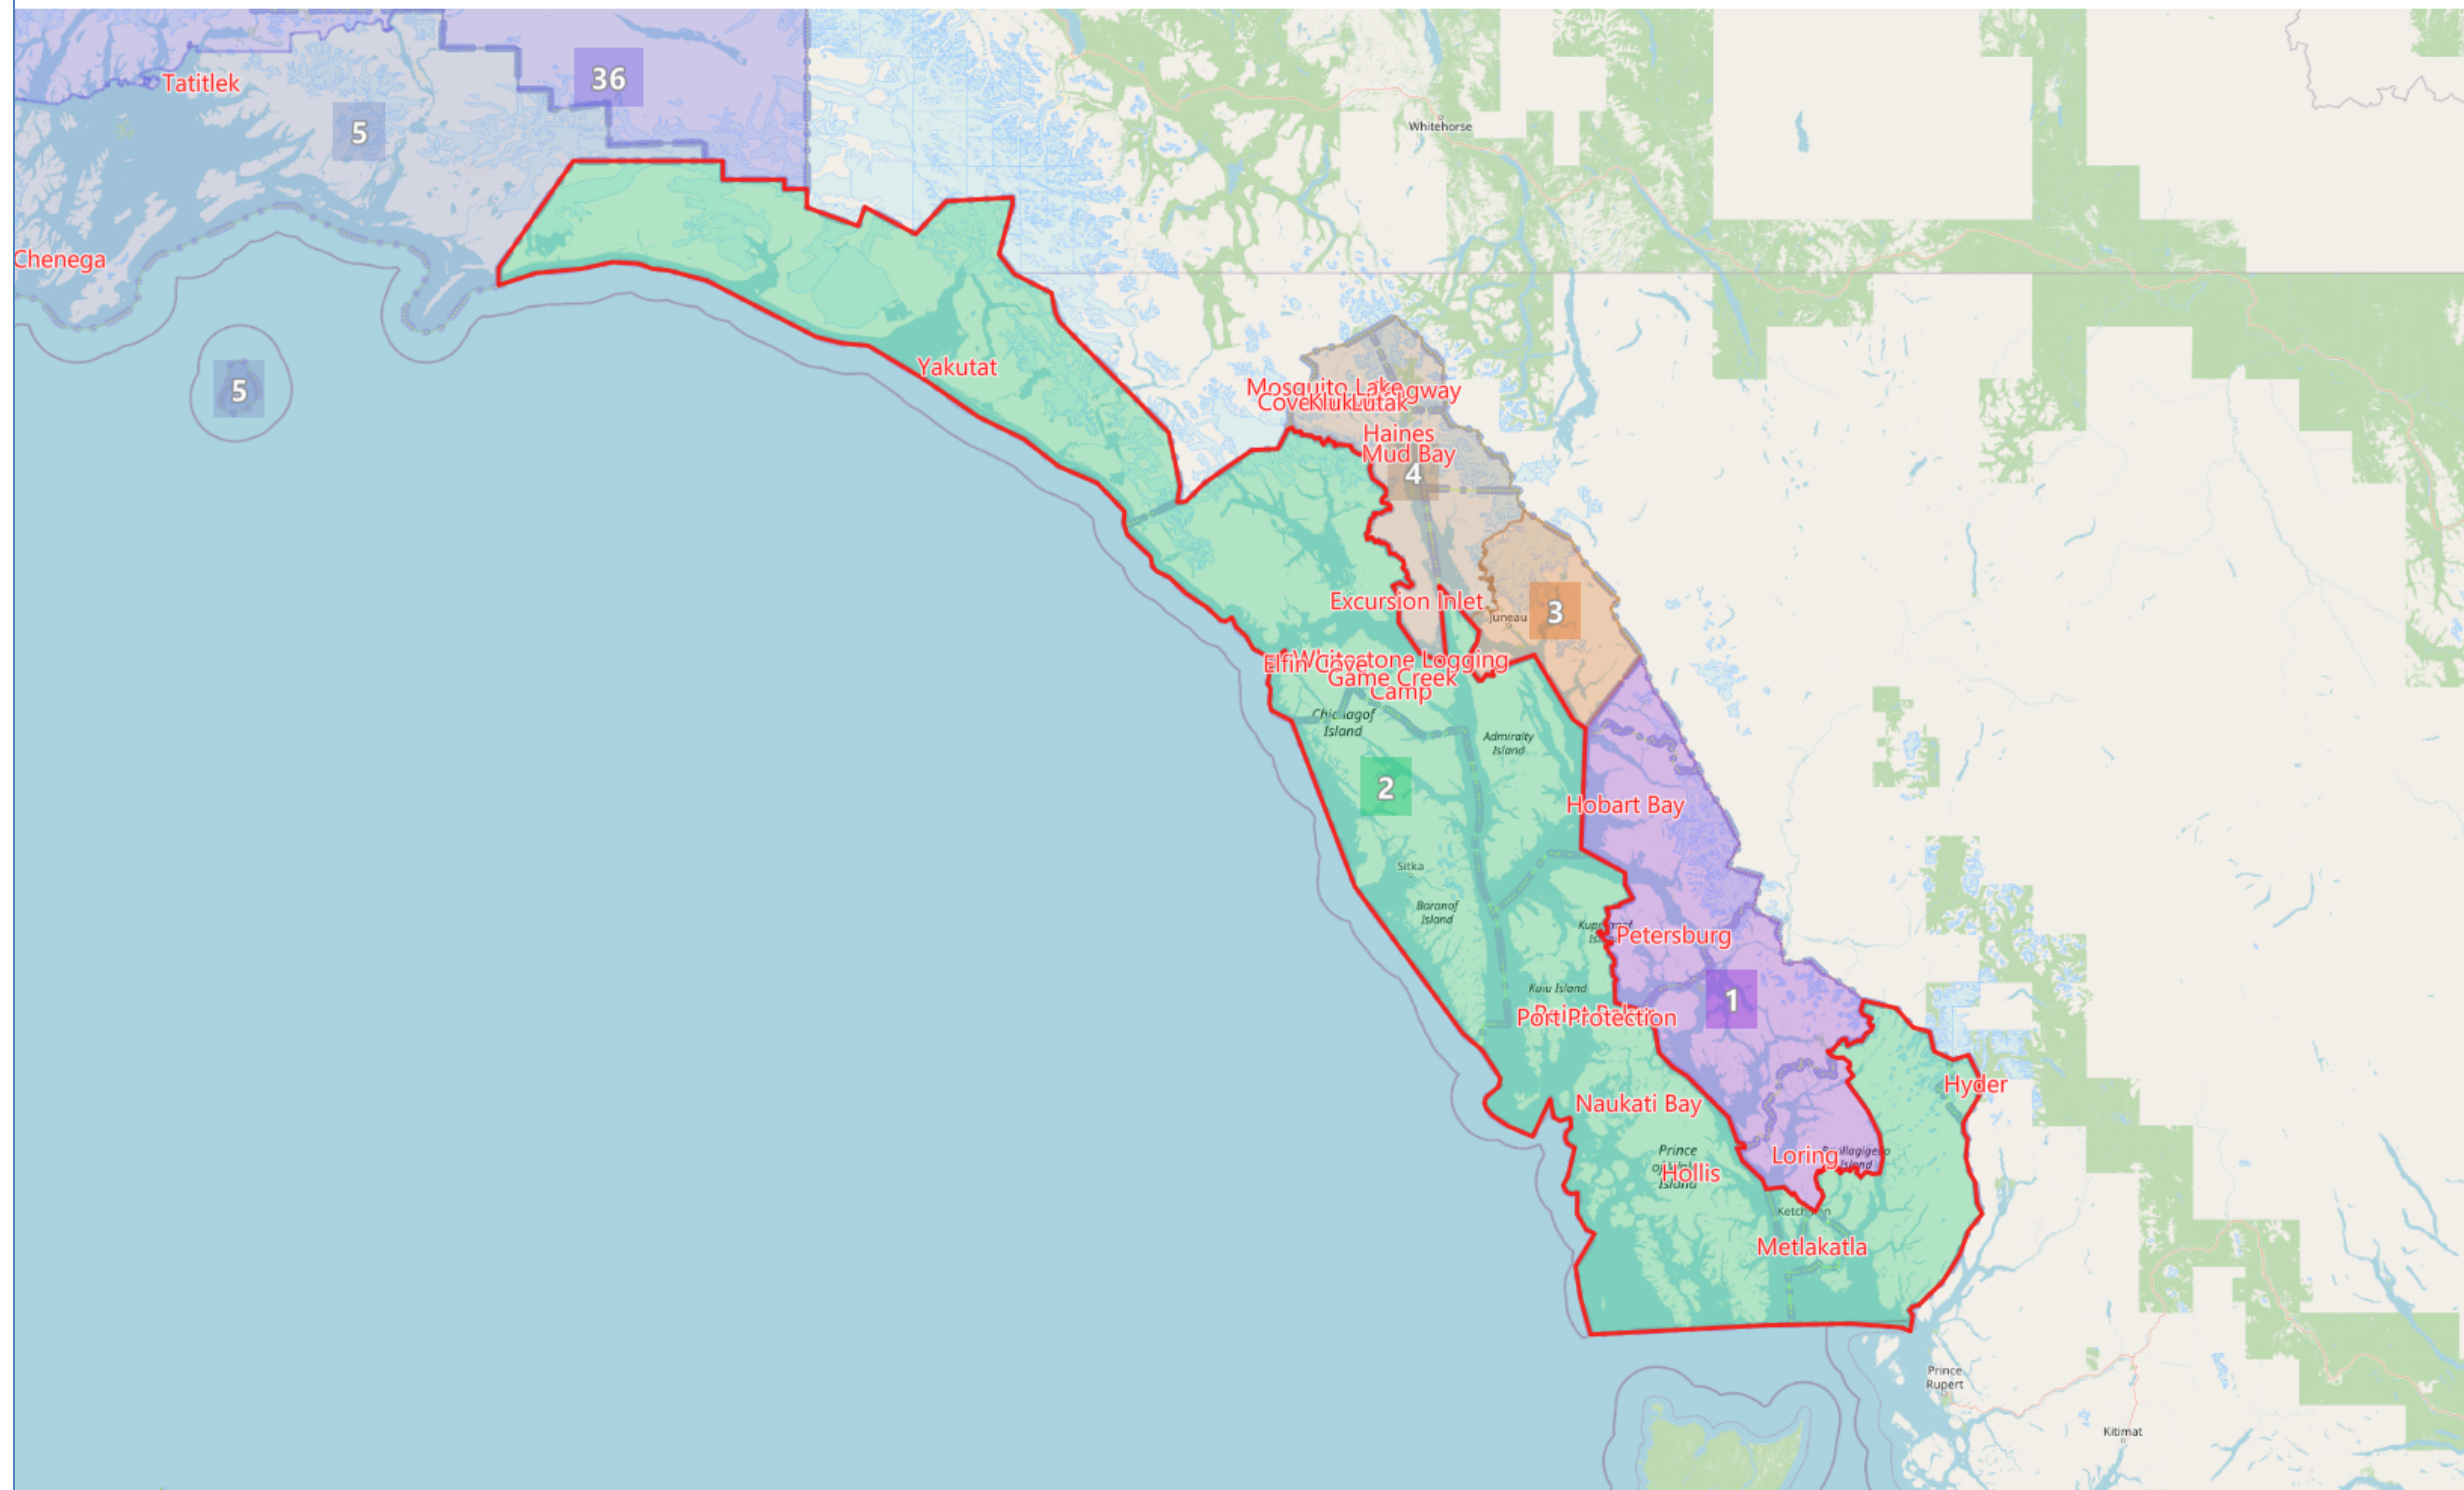

Board Composite v. 2

Proposed Redistricting Plan Adopted by the Alaska Redistricting Board 9/9/2021

District 2

Population: 18,075

Based on 2020 Census Geography and 2020 PL94-171 Data
Map Gallery link: www.akredistrict.org/maps