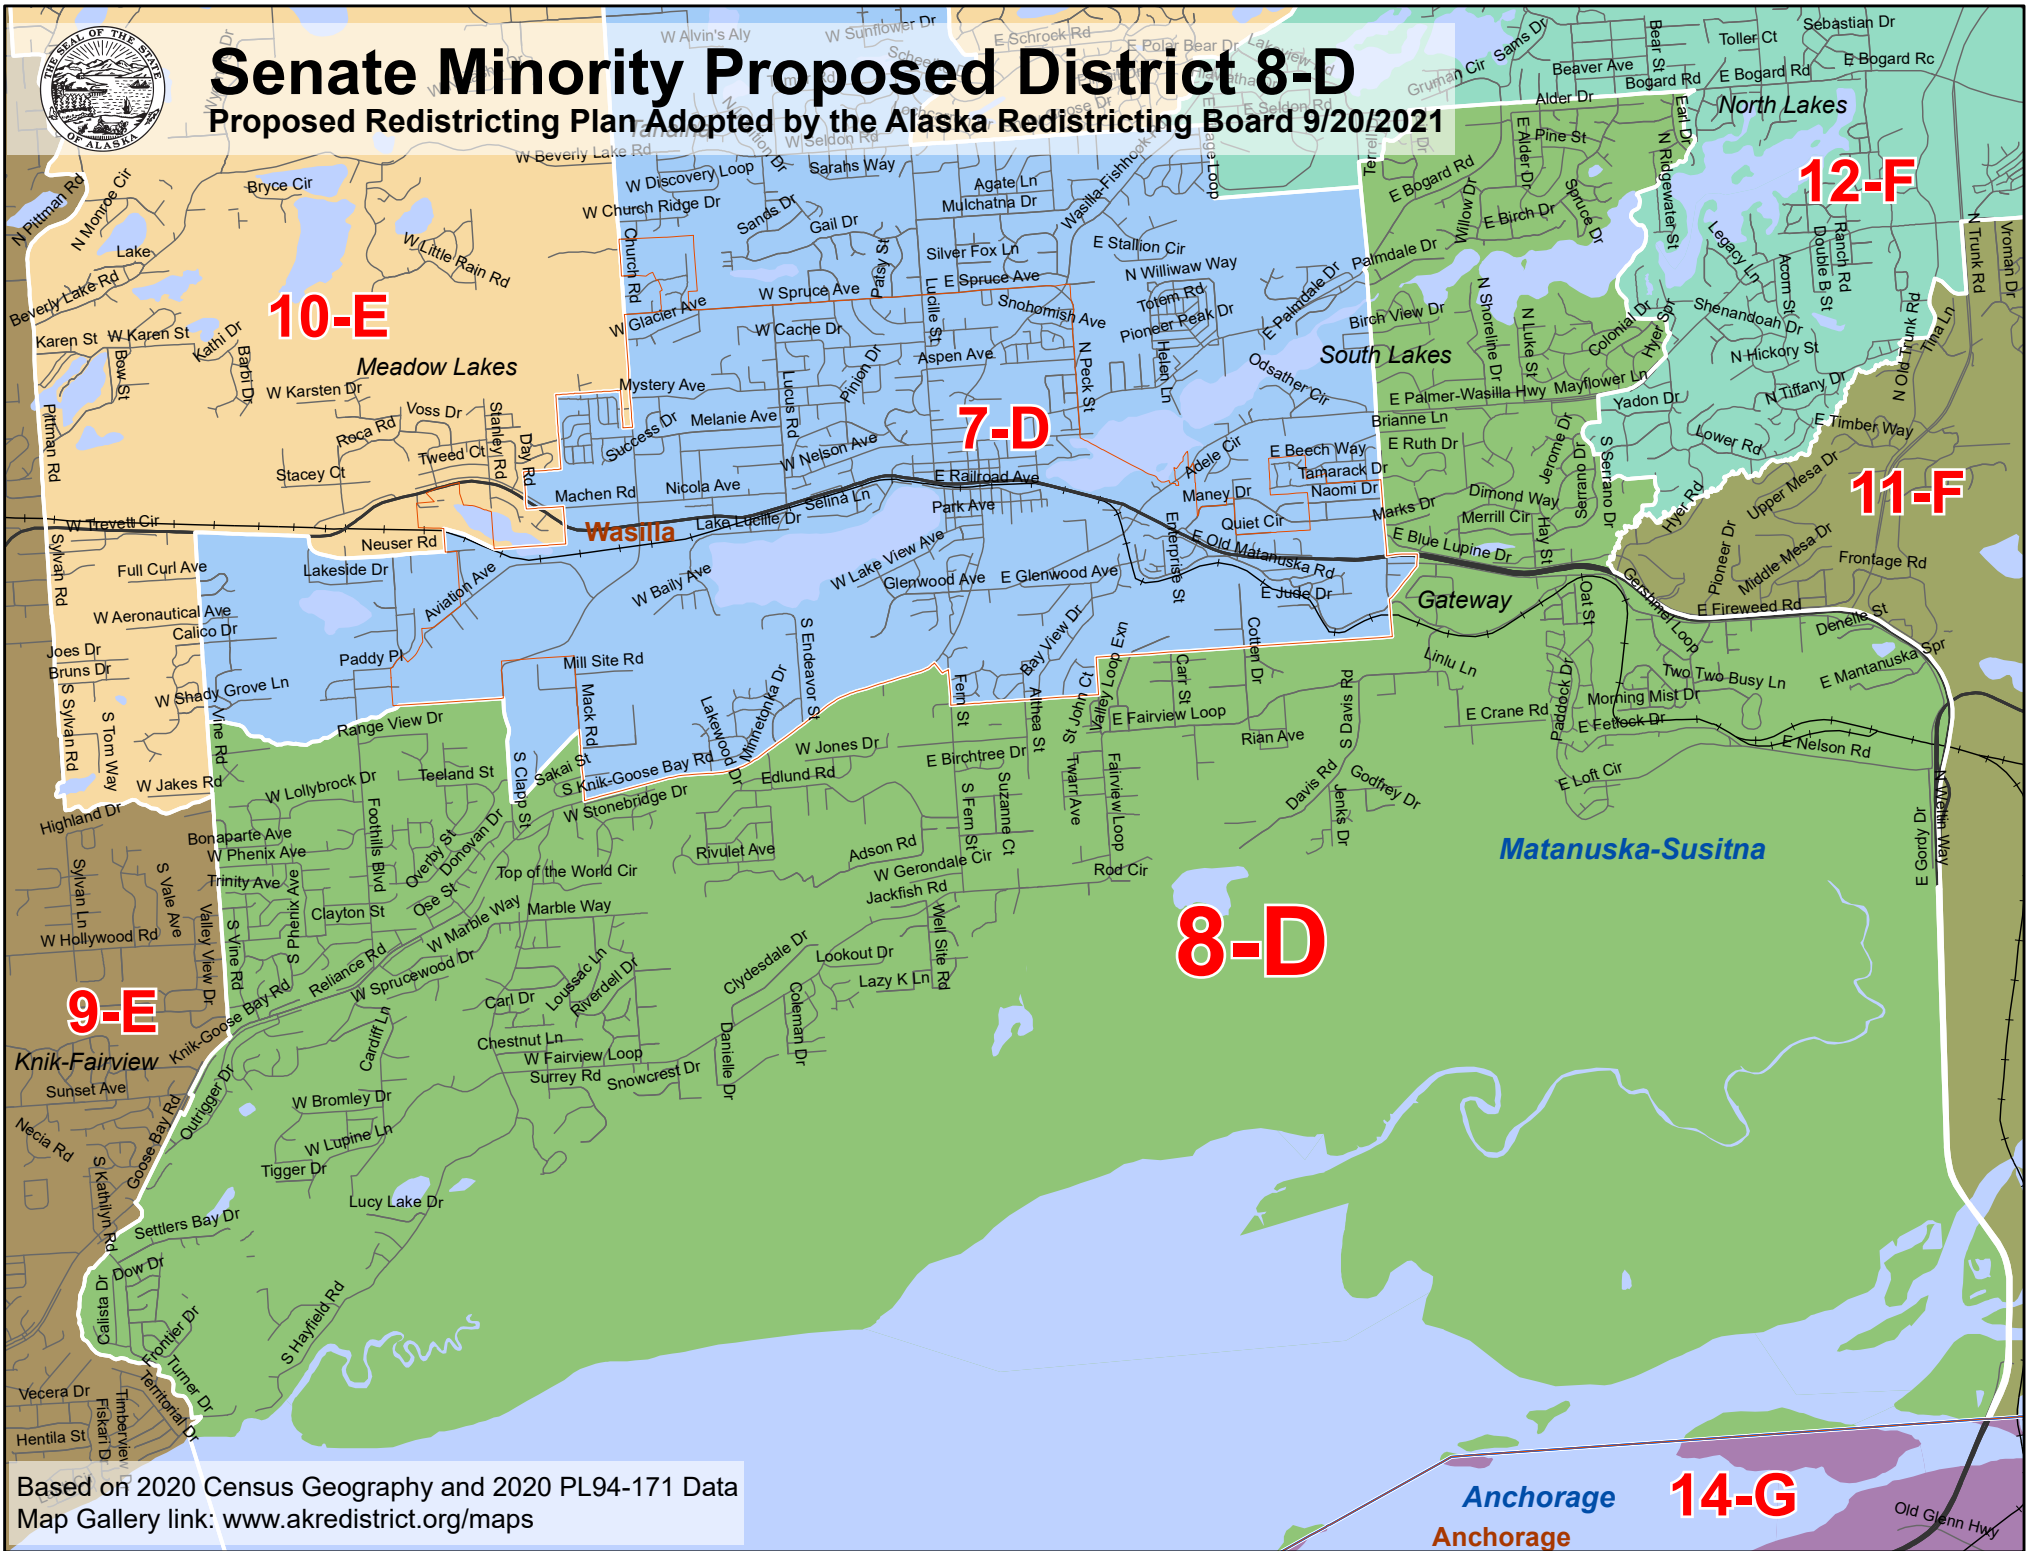

# Senate Minority Proposed District 8-D

Proposed Redistricting Plan Adopted by the Alaska Redistricting Board 9/20/2021

Based on 2020 Census Geography and 2020 PL94-171 Data  
Map Gallery link: [www.akredistrict.org/maps](http://www.akredistrict.org/maps)

Anchorage

14-G

Anchorage

Old Glenn Hwy